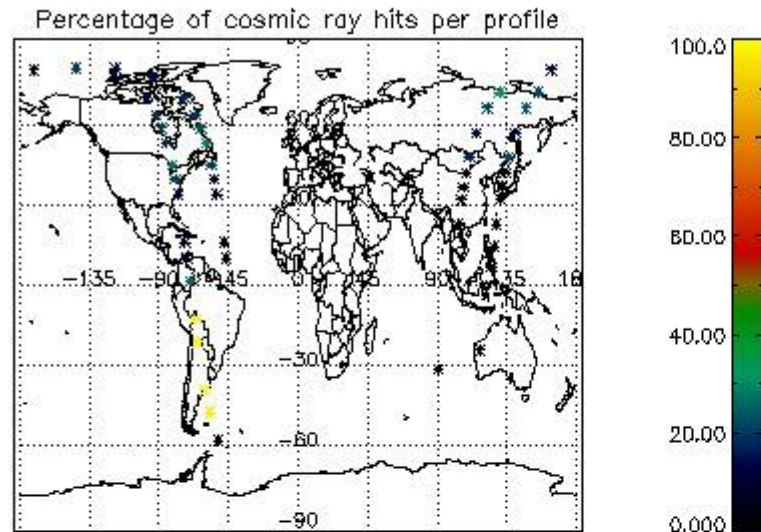

6. Statistics and plot of tangent altitude of the last measurement (DARK & BRIGHT products without errors)

6.1 Statistics on tangent altitude lost:

Statistics	DARK	BRIGHT	TWILIGHT
Mean:	13.858	16.617	14.539
St. deviation:	4.0179	6.2809	2.6373
Maximum:	19.427	29.269	19.259
Minimum:	6.3190	6.8288	11.442
Number of data:	23.000	20.000	7.0000

6.2 Plot for DARK limb products