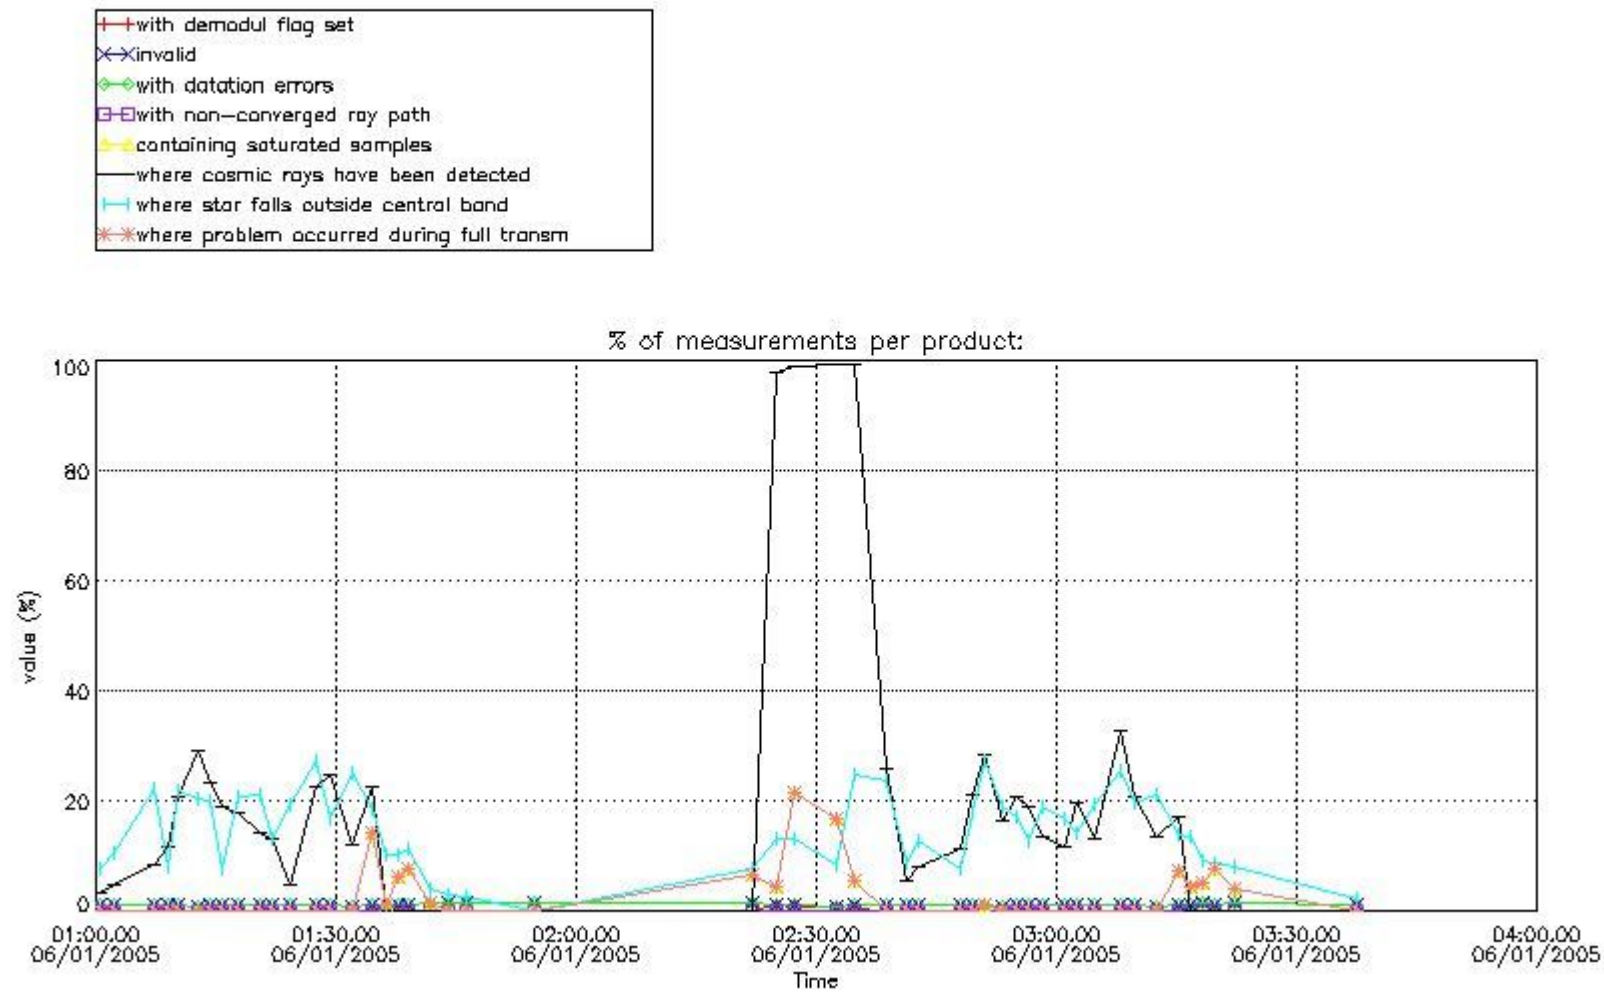

At least one measurement with demodulation flag set:	18.0000 %
Reference spectrum computed from DB:	0.00000 %
Reference spectrum with small number of measurements:	0.00000 %
SATU data not used:	0.00000 %

5.2 Plot quality information per product (time dependant)

5.3 Plot quality information per product (world map)