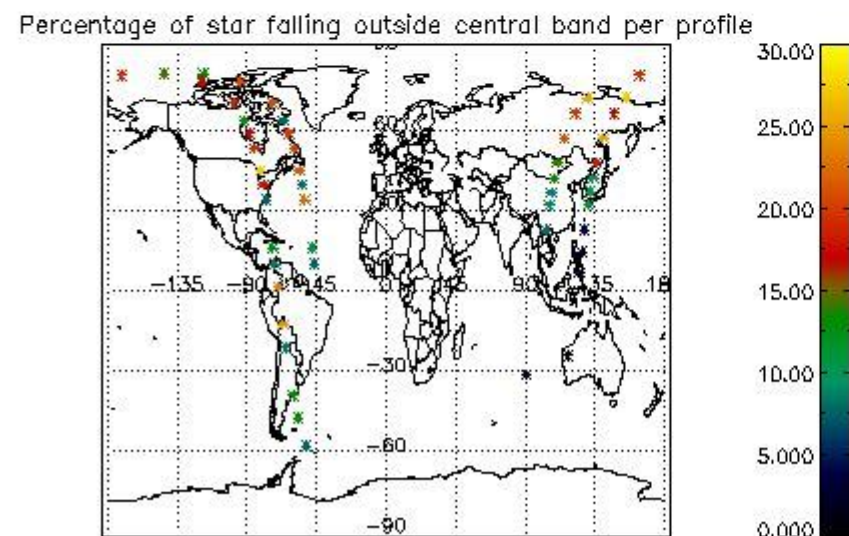

6. Statistics and plot of tangent altitude of the last measurement (DARK & BRIGHT products without errors)

6.1 Statistics on tangent altitude lost:

Statistics	DARK	BRIGHT	TWILIGHT
Mean:	13.858	16.617	14.539
St. deviation:	4.0179	6.2809	2.6373
Maximum:	19.427	29.269	19.259
Minimum:	6.3190	6.8288	11.442
Number of data:	23.000	20.000	7.0000

6.2 Plot for DARK limb products