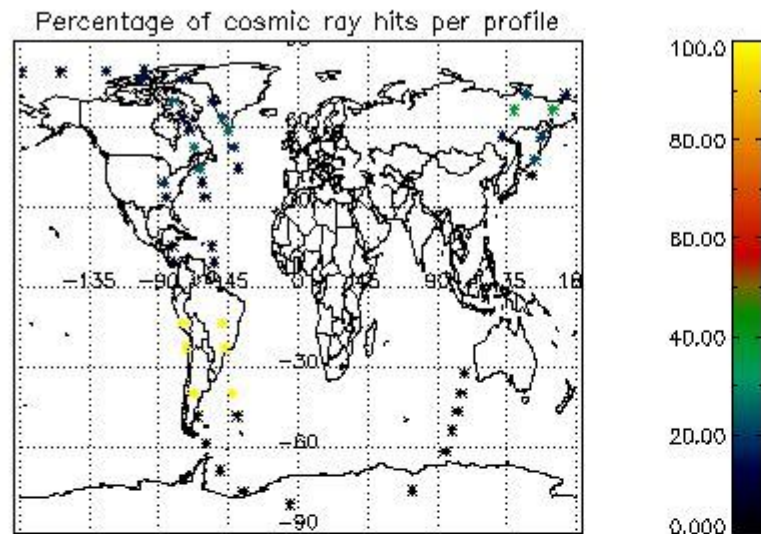

6. Statistics and plot of tangent altitude of the last measurement (DARK & BRIGHT products without errors)

6.1 Statistics on tangent altitude lost:

Statistics	DARK	BRIGHT	TWILIGHT
Mean:	14.170	15.094	14.598
St. deviation:	4.2511	6.9654	4.0608
Maximum:	20.430	25.712	18.114
Minimum:	6.1498	4.7405	5.3348
Number of data:	24.000	17.000	9.0000

6.2 Plot for DARK limb products