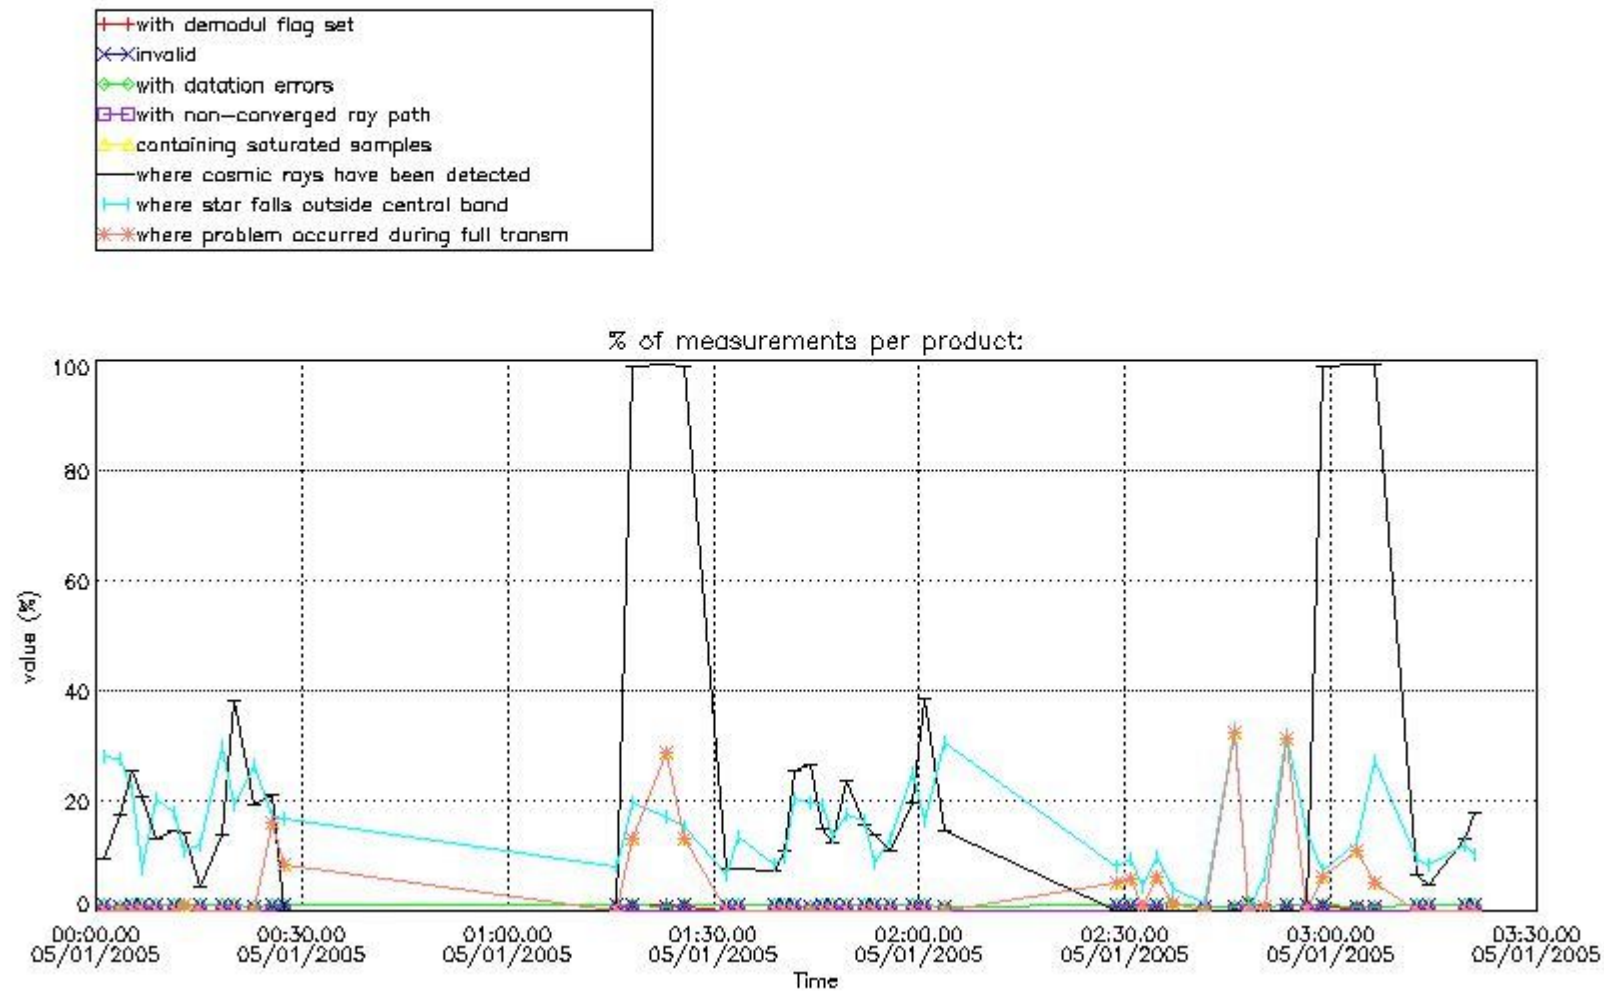

At least one measurement with demodulation flag set:	16.0000 %
Reference spectrum computed from DB:	0.00000 %
Reference spectrum with small number of measurements:	0.00000 %
SATU data not used:	0.00000 %

5.2 Plot quality information per product (time dependant)

5.3 Plot quality information per product (world map)