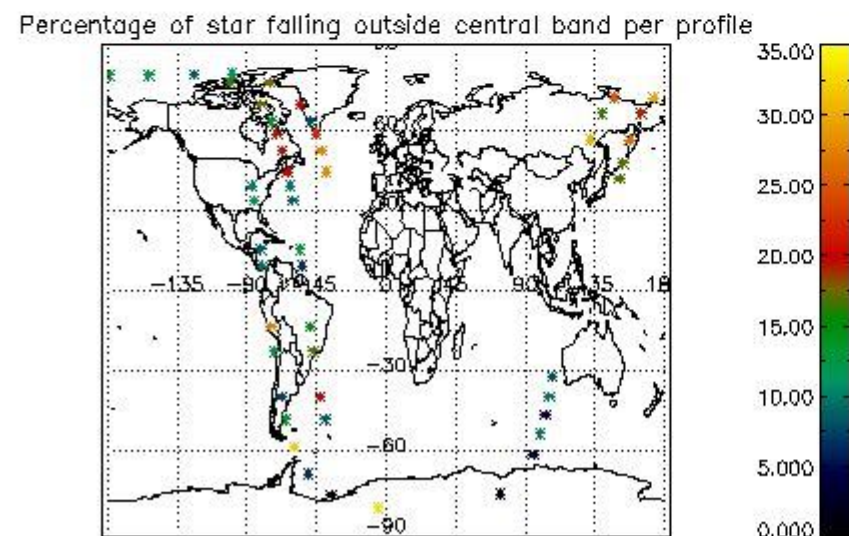

6. Statistics and plot of tangent altitude of the last measurement (DARK & BRIGHT products without errors)

6.1 Statistics on tangent altitude lost:

Statistics	DARK	BRIGHT	TWILIGHT
Mean:	14.170	15.094	14.598
St. deviation:	4.2511	6.9654	4.0608
Maximum:	20.430	25.712	18.114
Minimum:	6.1498	4.7405	5.3348
Number of data:	24.000	17.000	9.0000

6.2 Plot for DARK limb products