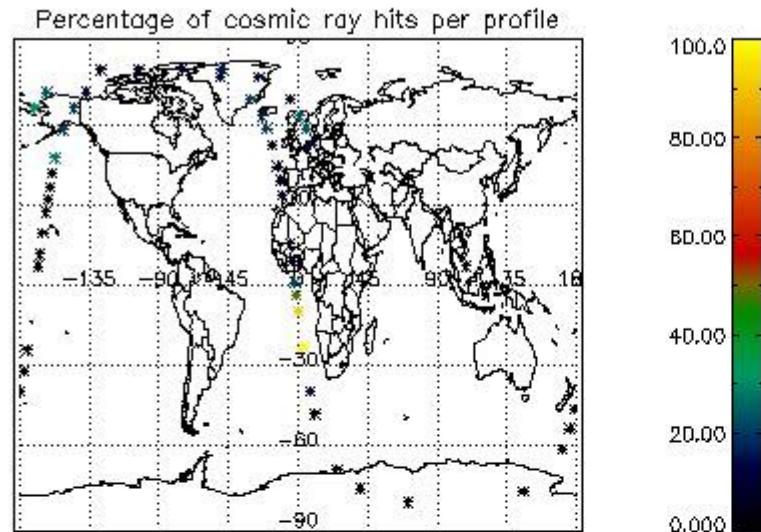

6. Statistics and plot of tangent altitude of the last measurement (DARK & BRIGHT products without errors)

6.1 Statistics on tangent altitude lost:

Statistics	DARK	BRIGHT	TWILIGHT
Mean:	13.957	17.637	17.842
St. deviation:	5.0950	6.4030	3.4498
Maximum:	20.785	29.639	21.756
Minimum:	4.0822	5.0271	11.645
Number of data:	19.000	24.000	6.0000

6.2 Plot for DARK limb products