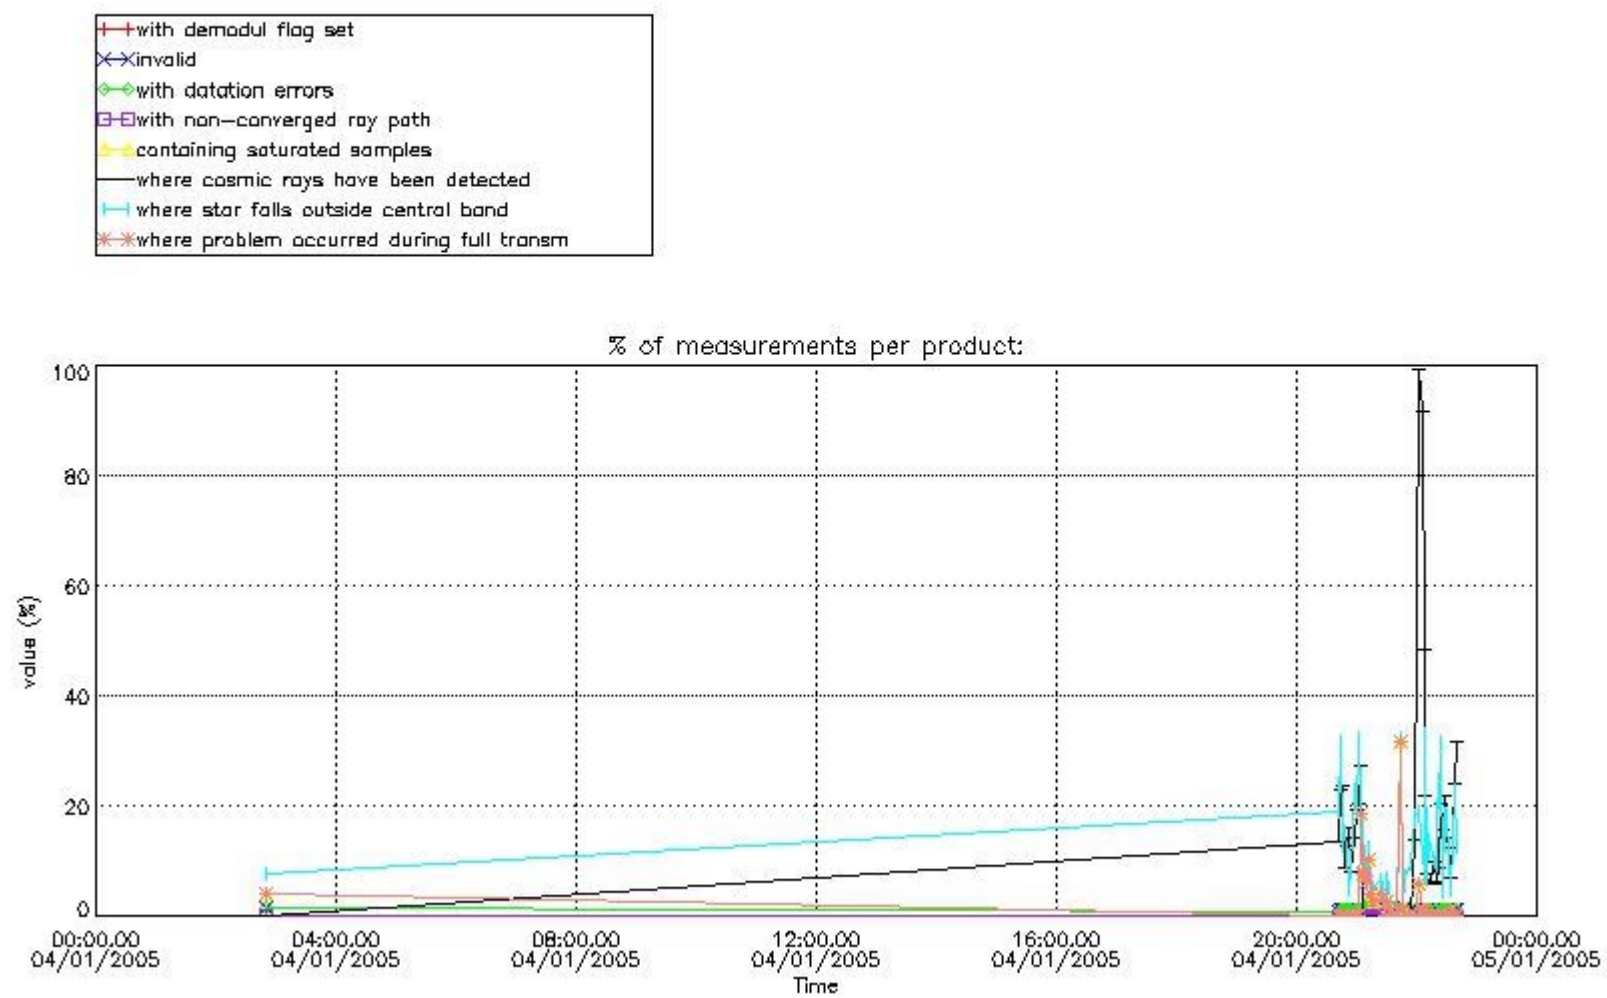

At least one measurement with demodulation flag set:	12.2449 %
Reference spectrum computed from DB:	0.00000 %
Reference spectrum with small number of measurements:	0.00000 %
SATU data not used:	0.00000 %

5.2 Plot quality information per product (time dependant)

5.3 Plot quality information per product (world map)