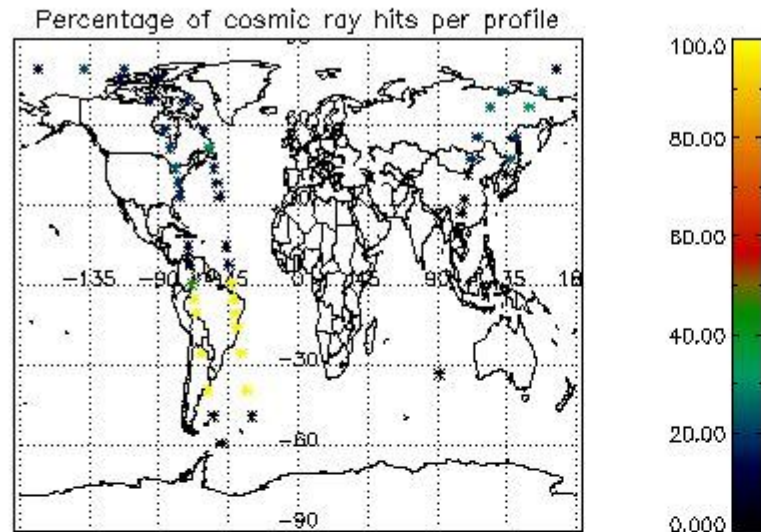

6. Statistics and plot of tangent altitude of the last measurement (DARK & BRIGHT products without errors)

6.1 Statistics on tangent altitude lost:

Statistics	DARK	BRIGHT	TWILIGHT
Mean:	14.339	12.835	15.870
St. deviation:	4.0239	4.3771	5.0723
Maximum:	20.542	19.730	22.042
Minimum:	5.2539	5.8077	8.0448
Number of data:	26.000	14.000	10.000

6.2 Plot for DARK limb products