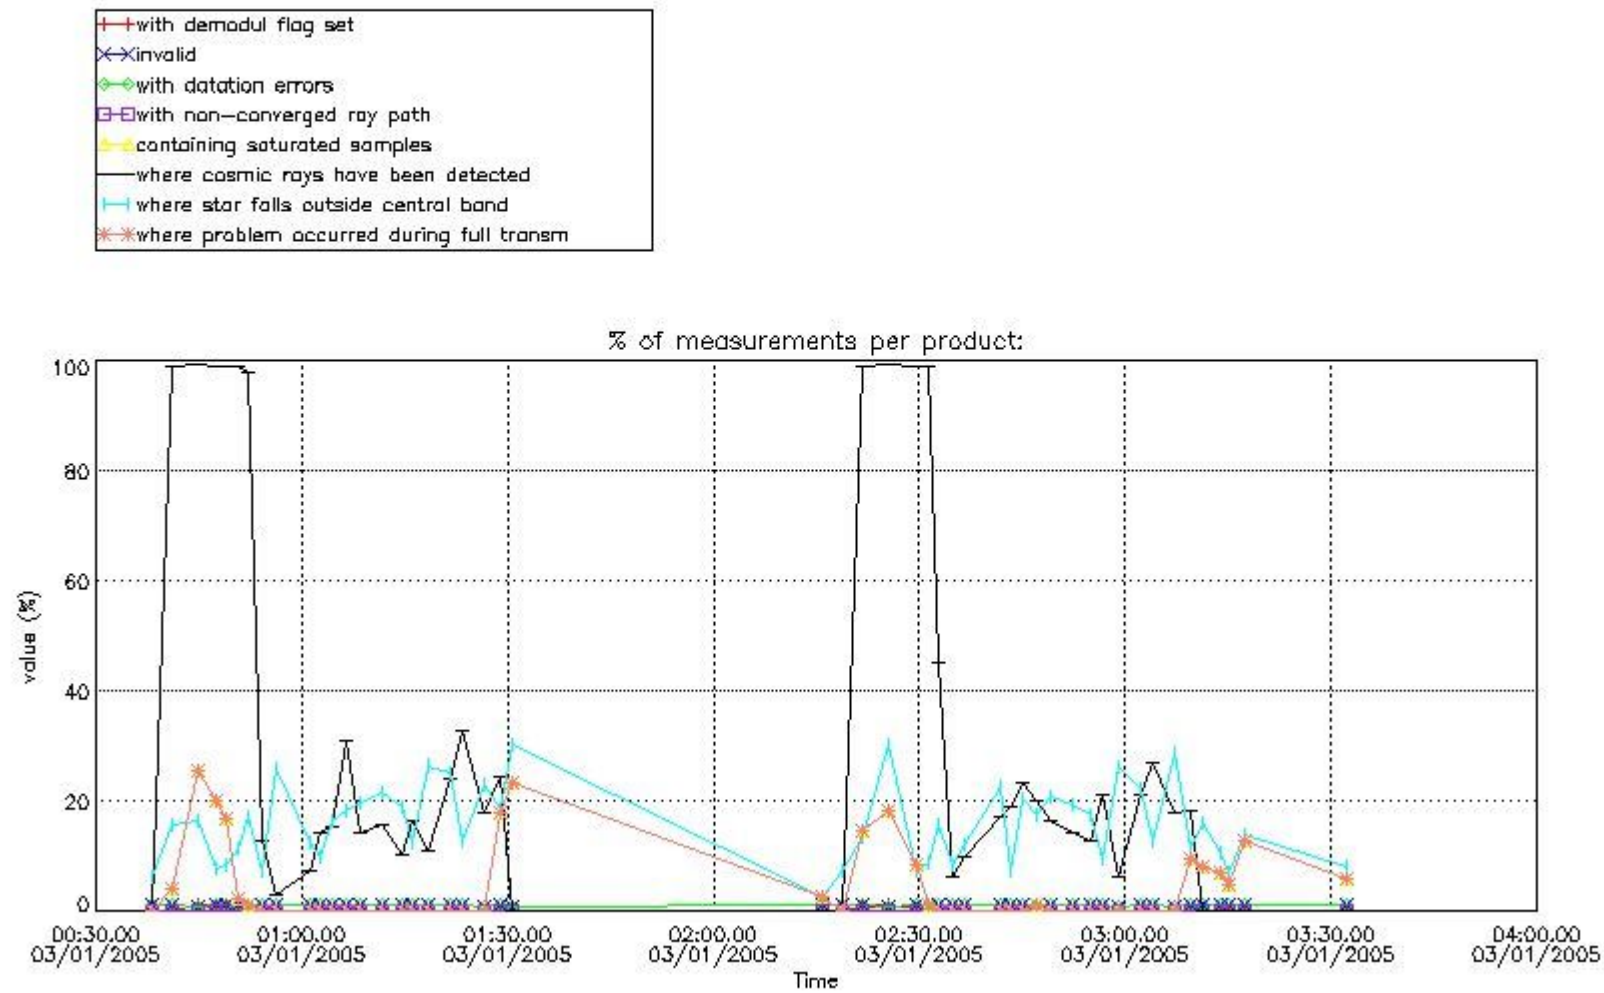

At least one measurement with demodulation flag set:	26.0000 %
Reference spectrum computed from DB:	0.00000 %
Reference spectrum with small number of measurements:	0.00000 %
SATU data not used:	0.00000 %

5.2 Plot quality information per product (time dependant)

5.3 Plot quality information per product (world map)