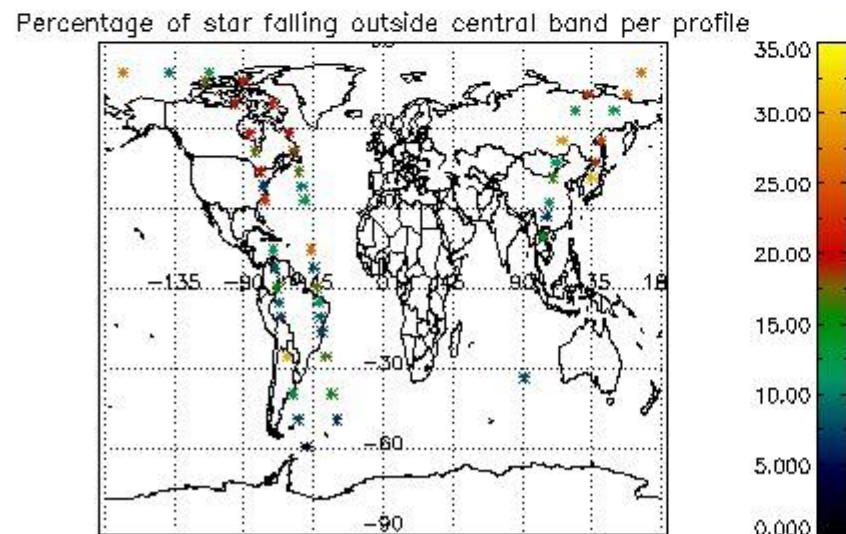

6. Statistics and plot of tangent altitude of the last measurement (DARK & BRIGHT products without errors)

6.1 Statistics on tangent altitude lost:

Statistics	DARK	BRIGHT	TWILIGHT
Mean:	14.339	12.835	15.870
St. deviation:	4.0239	4.3771	5.0723
Maximum:	20.542	19.730	22.042
Minimum:	5.2539	5.8077	8.0448
Number of data:	26.000	14.000	10.000

6.2 Plot for DARK limb products