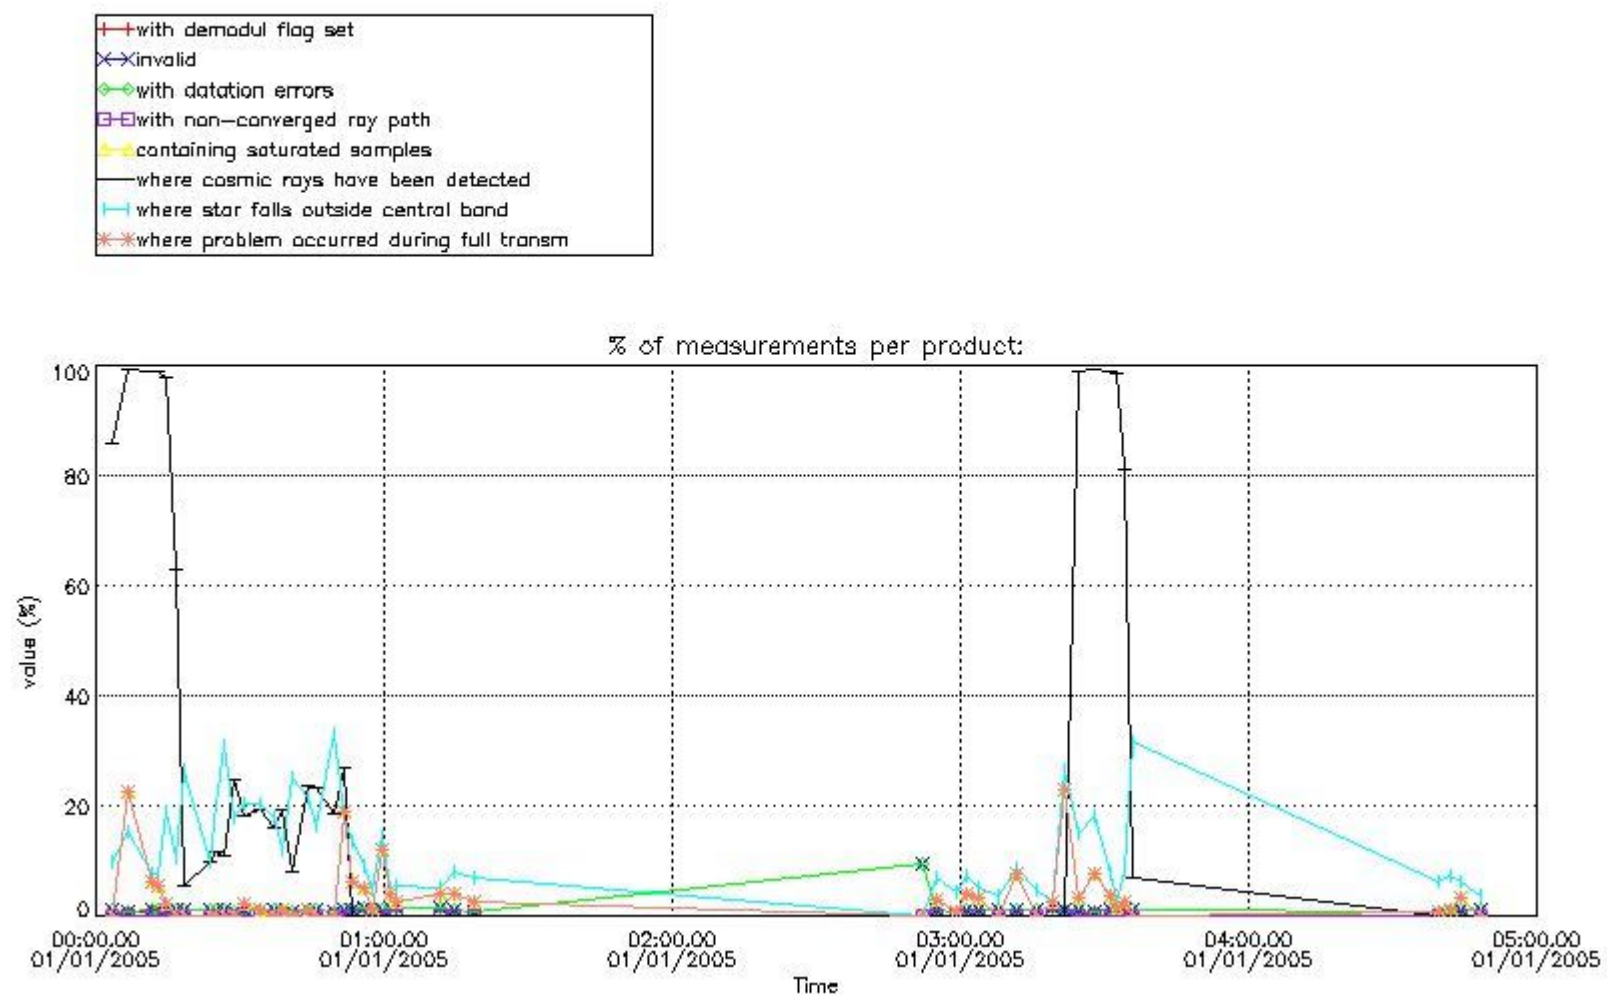

At least one measurement with demodulation flag set:	22.4490 %
Reference spectrum computed from DB:	0.00000 %
Reference spectrum with small number of measurements:	0.00000 %
SATU data not used:	0.00000 %

5.2 Plot quality information per product (time dependant)

5.3 Plot quality information per product (world map)