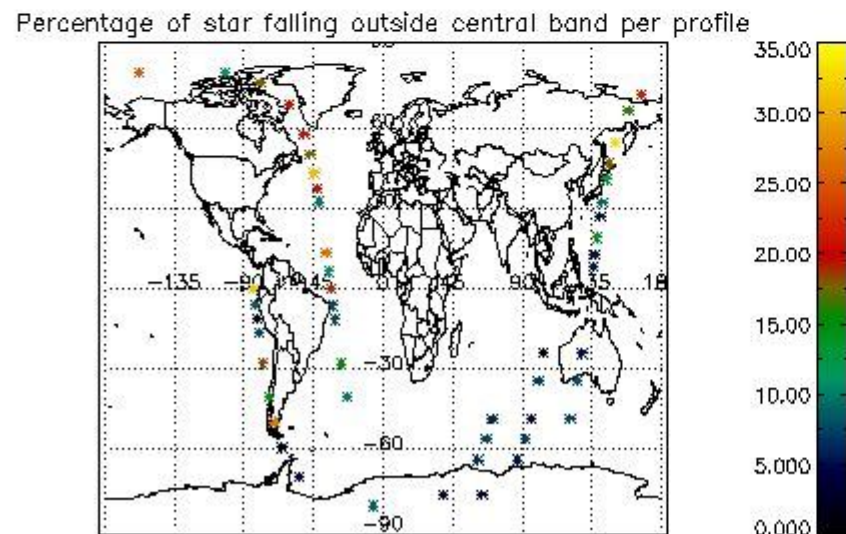

6. Statistics and plot of tangent altitude of the last measurement (DARK & BRIGHT products without errors)

6.1 Statistics on tangent altitude lost:

Statistics	DARK	BRIGHT	TWILIGHT
Mean:	13.649	19.167	14.689
St. deviation:	5.6856	5.1165	4.4999
Maximum:	22.799	30.215	22.488
Minimum:	4.7640	4.8447	8.5818
Number of data:	15.000	25.000	9.0000

6.2 Plot for DARK limb products