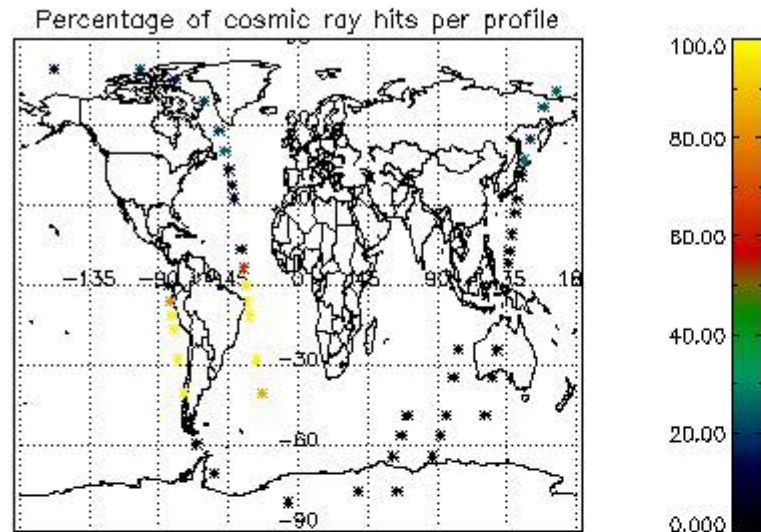

6. Statistics and plot of tangent altitude of the last measurement (DARK & BRIGHT products without errors)

6.1 Statistics on tangent altitude lost:

Statistics	DARK	BRIGHT	TWILIGHT
Mean:	13.649	19.167	14.689
St. deviation:	5.6856	5.1165	4.4999
Maximum:	22.799	30.215	22.488
Minimum:	4.7640	4.8447	8.5818
Number of data:	15.000	25.000	9.0000

6.2 Plot for DARK limb products