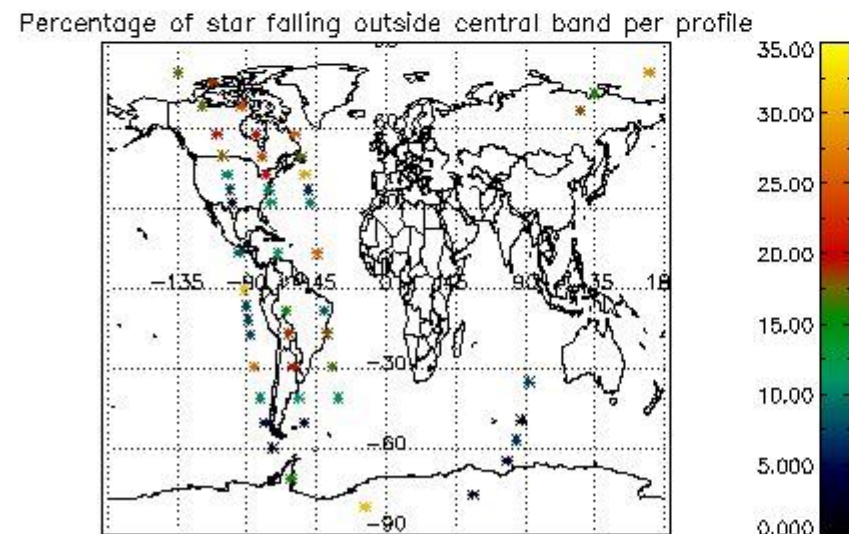

6. Statistics and plot of tangent altitude of the last measurement (DARK & BRIGHT products without errors)

6.1 Statistics on tangent altitude lost:

Statistics	DARK	BRIGHT	TWILIGHT
Mean:	14.292	17.289	15.626
St. deviation:	4.8016	6.7615	5.4399
Maximum:	21.933	24.799	22.708
Minimum:	5.0743	5.4370	6.6250
Number of data:	28.000	9.0000	12.000

6.2 Plot for DARK limb products