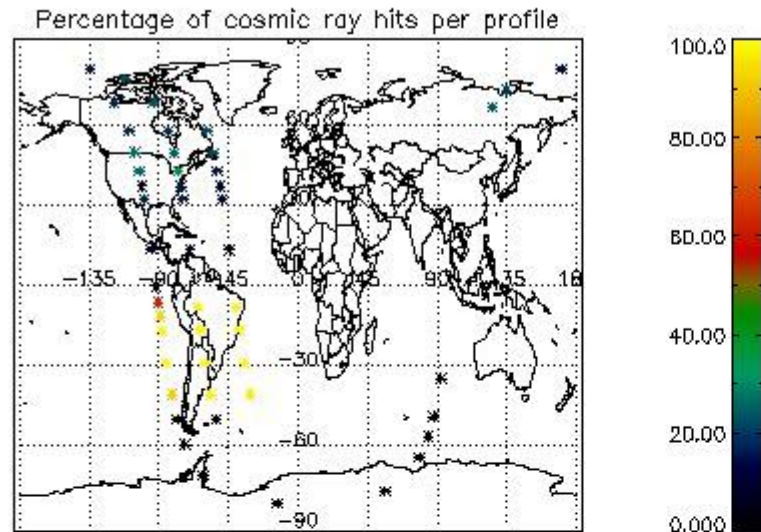

6. Statistics and plot of tangent altitude of the last measurement (DARK & BRIGHT products without errors)

6.1 Statistics on tangent altitude lost:

Statistics	DARK	BRIGHT	TWILIGHT
Mean:	14.292	17.289	15.626
St. deviation:	4.8016	6.7615	5.4399
Maximum:	21.933	24.799	22.708
Minimum:	5.0743	5.4370	6.6250
Number of data:	28.000	9.0000	12.000

6.2 Plot for DARK limb products