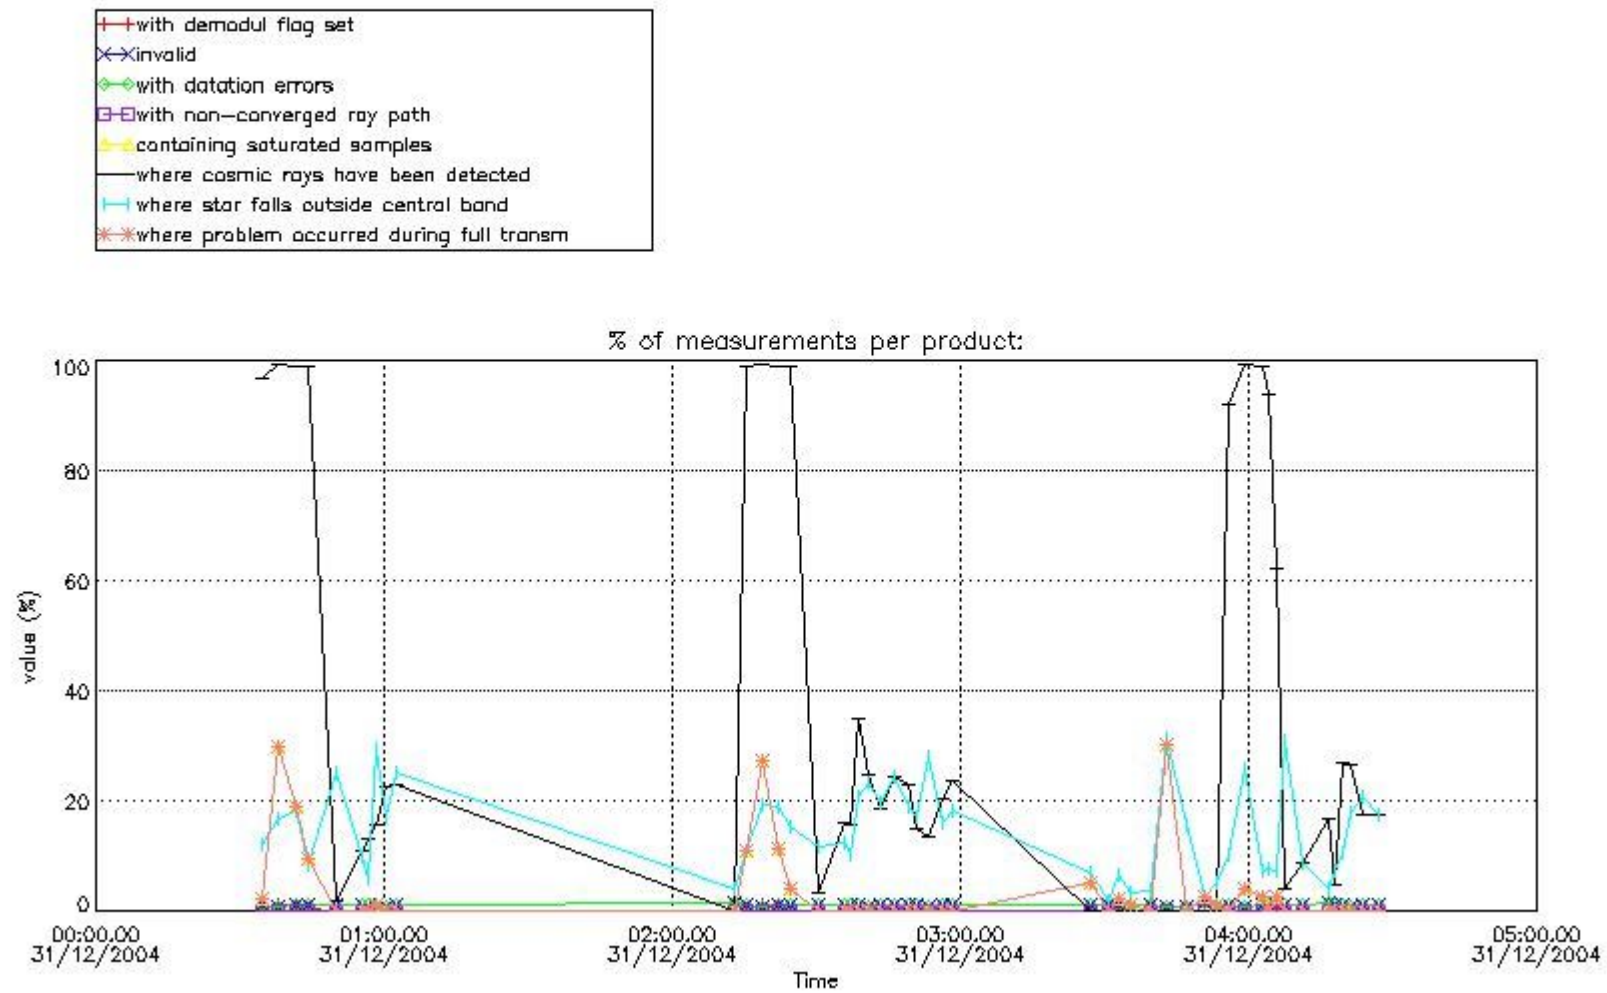

At least one measurement with demodulation flag set:	34.6939 %
Reference spectrum computed from DB:	0.00000 %
Reference spectrum with small number of measurements:	0.00000 %
SATU data not used:	0.00000 %

5.2 Plot quality information per product (time dependant)

5.3 Plot quality information per product (world map)