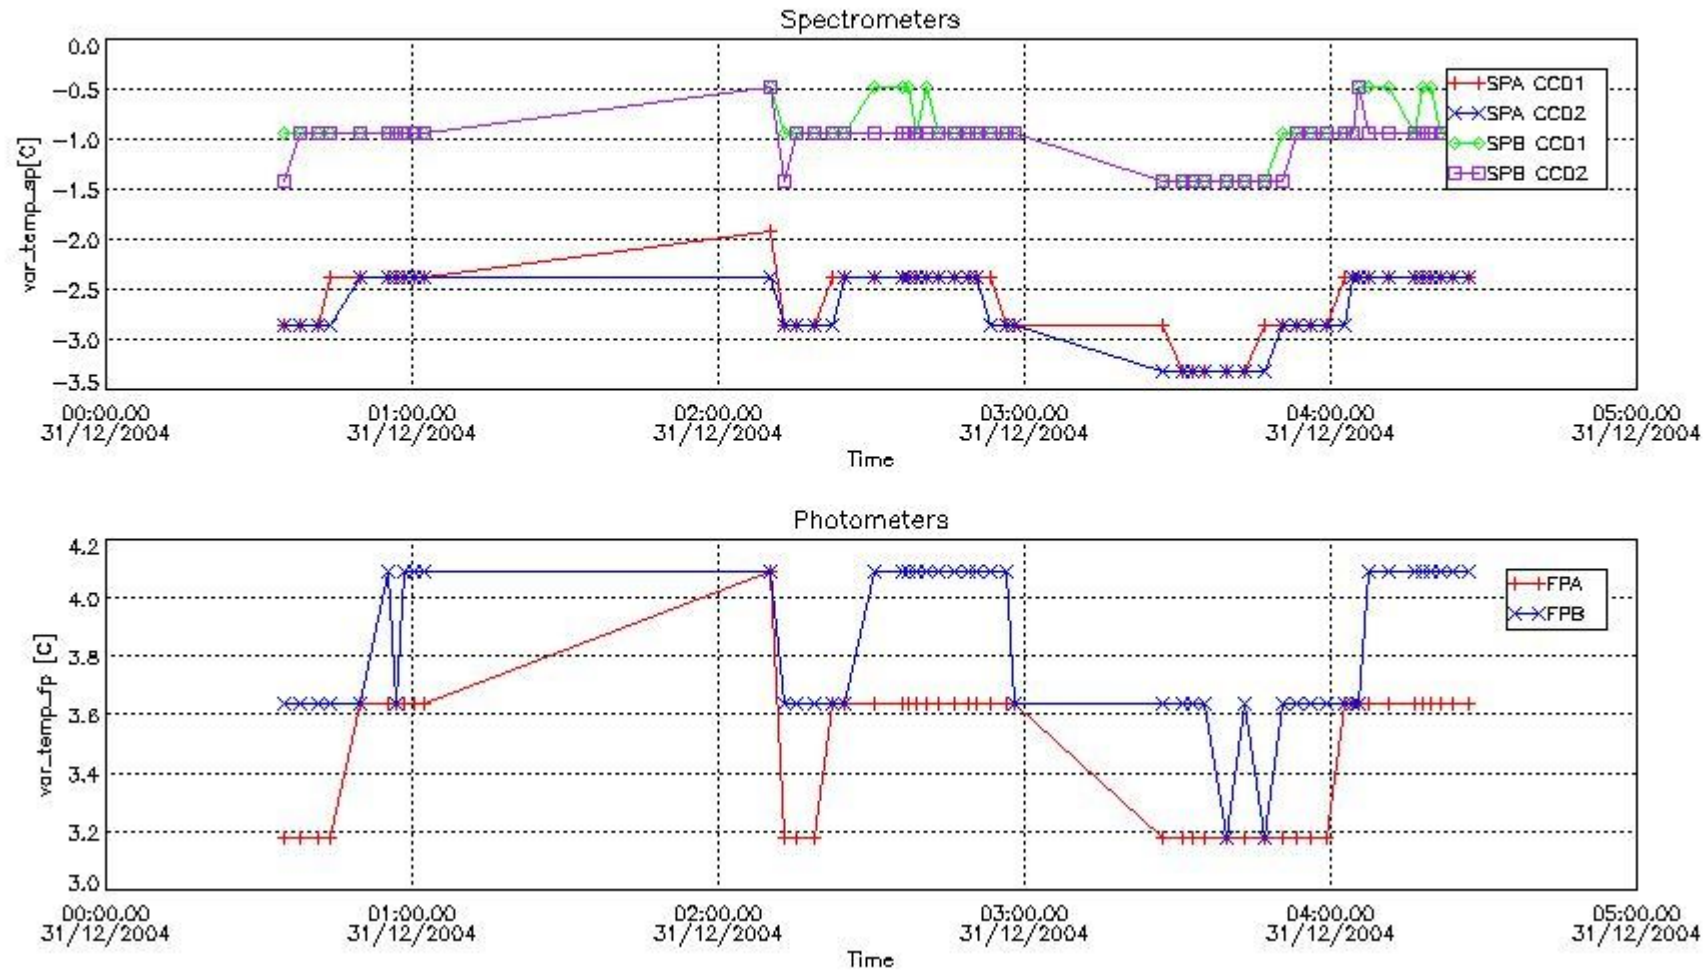

47	GOM_TRA_1PNPDE20041231_041929_000000432033_00248_14831_0018.N1	31-DEC-2004 04:19:29	Dark	43.000	41	Eps Car	1.8600	4100.0	86	14831	No
48	GOM_TRA_1PNPDE20041231_042127_000000572033_00248_14831_0019.N1	31-DEC-2004 04:21:27	Dark	56.500	65	Lam Vel	2.2040	4400.0	113	14831	No
49	GOM_TRA_1PNPDE20041231_042344_000000462033_00248_14831_0020.N1	31-DEC-2004 04:23:44	Dark	46.000	2	Alp Car	-0.73600	7000.0	92	14831	No
50	GOM_TRA_1PNPDE20041231_042657_000000492033_00248_14831_0021.N1	31-DEC-2004 04:26:57	Dark	49.000	117	Pi Pup	2.7060	3800.0	98	14831	No

3. Plot of GOMOS spectrometers and photometers temperatures from level 1b data

4. Overview of dark signal processing per product

The Dark Charge (DC) is a temperature-dependant signal added to the useful measurements and it is therefore subtracted from them during the processing. There are two phenomena that produce a continuous increase of the DC: the "hot pixels" (a pixel is "hot" when its DC exceeds by a significant amount its value measured on ground at the same temperature) and the "Random Telegraphic Signal" (abrupt change positive or negative of the CCD pixel signal, random in time, affecting only the DC part of the signal and not the photon generated signal).

In this section a list of products that did not use the Dark Sky Area (DSA) observation for the DC computation is given. It is also provided the mean DC plot per product for dark limb products with no error flag set.

4.1 All products used the DSA observation for the DC computation

4.2 Plot of mean dark charges per product: only products in DARK limb conditions without errors are used