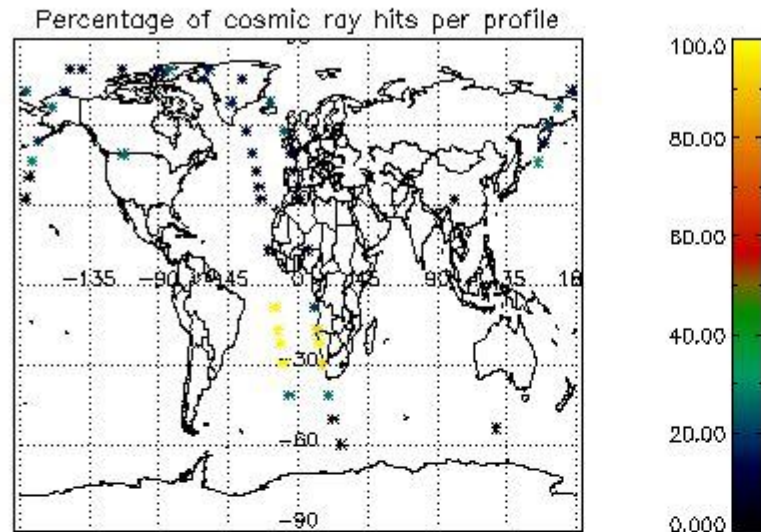

6. Statistics and plot of tangent altitude of the last measurement (DARK & BRIGHT products without errors)

6.1 Statistics on tangent altitude lost:

Statistics	DARK	BRIGHT	TWILIGHT
Mean:	14.891	12.538	13.229
St. deviation:	3.8476	5.2190	4.1910
Maximum:	20.280	21.924	21.699
Minimum:	5.1835	5.3632	8.8979
Number of data:	24.000	14.000	11.000

6.2 Plot for DARK limb products