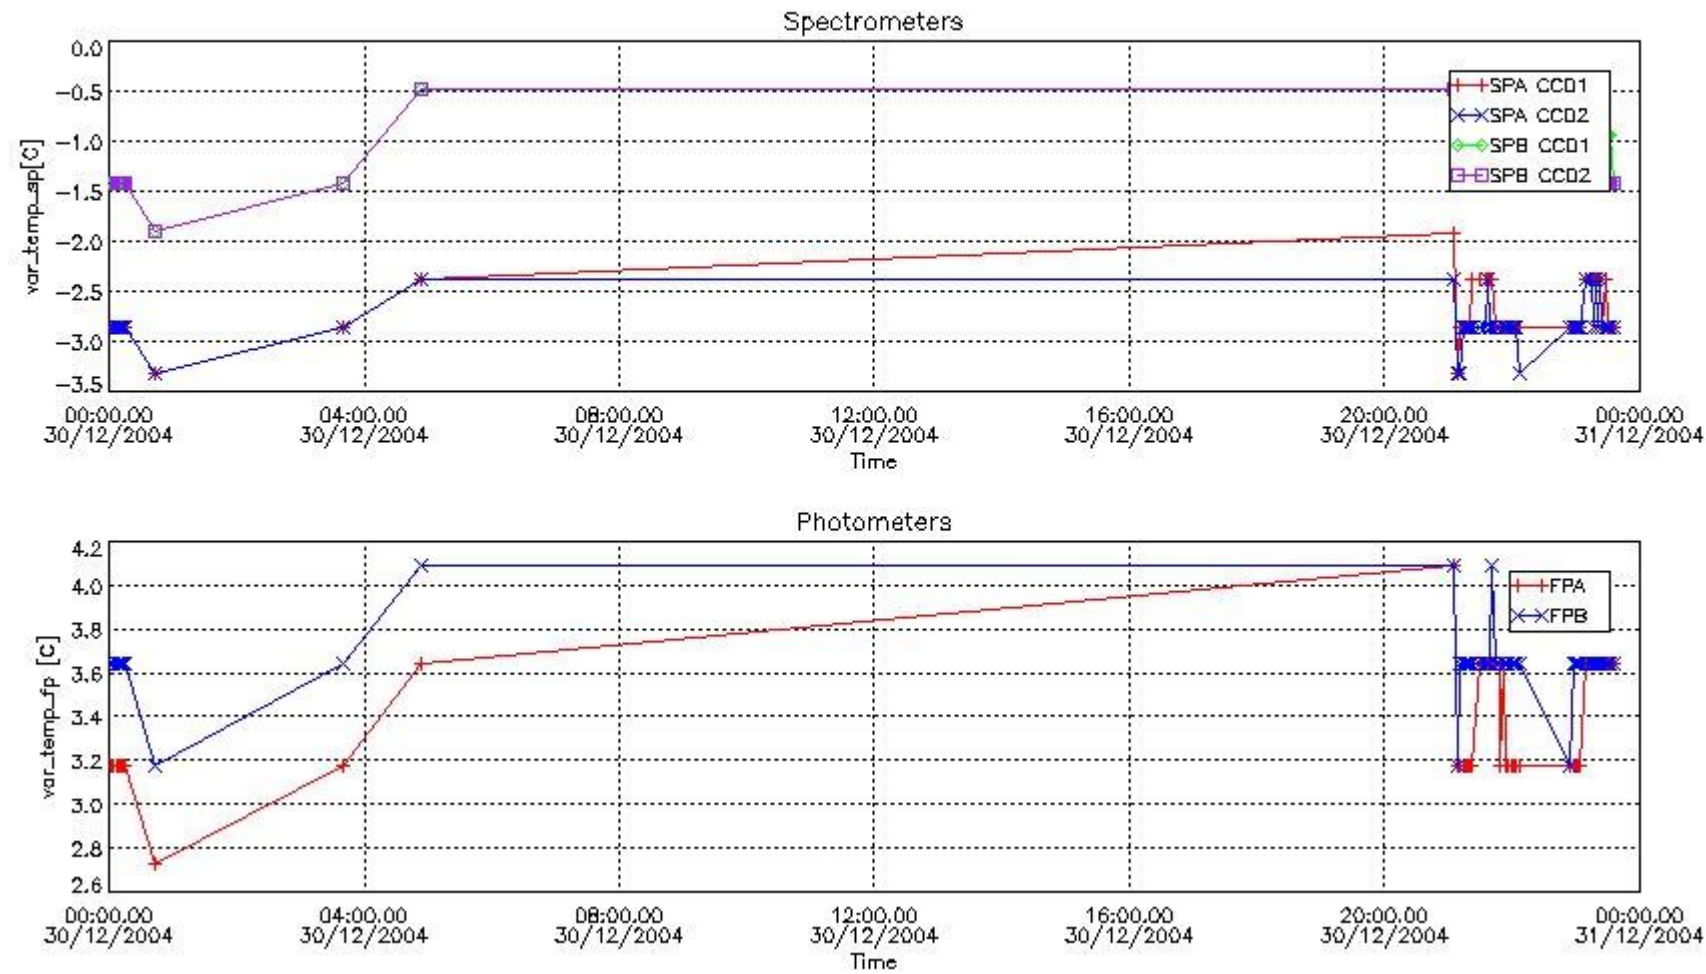

47	GOM_TRA_1PNPDE20041230_232755_000000482033_00245_14828_0012.N1	30-DEC-2004 23:27:55	Dark	48.000	23	21Eps CMa	1.5020	26000.	96	14828	No
48	GOM_TRA_1PNPDE20041230_232930_000000482033_00245_14828_0013.N1	30-DEC-2004 23:29:30	Dark	47.500	179	24Omi2CMa	3.0320	24000.	95	14828	No
49	GOM_TRA_1PNPDE20041230_233200_000000542033_00245_14828_0014.N1	30-DEC-2004 23:32:00	Twilight	54.000	1	9Alp CMa	-1.4400	11000.	108	14828	No
50	GOM_TRA_1PNPDE20041230_233508_000000482033_00245_14828_0015.N1	30-DEC-2004 23:35:08	Bright	48.000	7	19Bet Ori	0.10000	14000.	96	14828	No

3. Plot of GOMOS spectrometers and photometers temperatures from level 1b data

4. Overview of dark signal processing per product

The Dark Charge (DC) is a temperature-dependant signal added to the useful measurements and it is therefore subtracted from them during the processing. There are two phenomena that produce a continuous increase of the DC: the "hot pixels" (a pixel is "hot" when its DC exceeds by a significant amount its value measured on ground at the same temperature) and the "Random Telegraphic Signal" (abrupt change positive or negative of the CCD pixel signal, random in time, affecting only the DC part of the signal and not the photon generated signal).

In this section a list of products that did not use the Dark Sky Area (DSA) observation for the DC computation is given. It is also provided the mean DC plot per product for dark limb products with no error flag set.

4.1 All products used the DSA observation for the DC computation

4.2 Plot of mean dark charges per product: only products in DARK limb conditions without errors are used