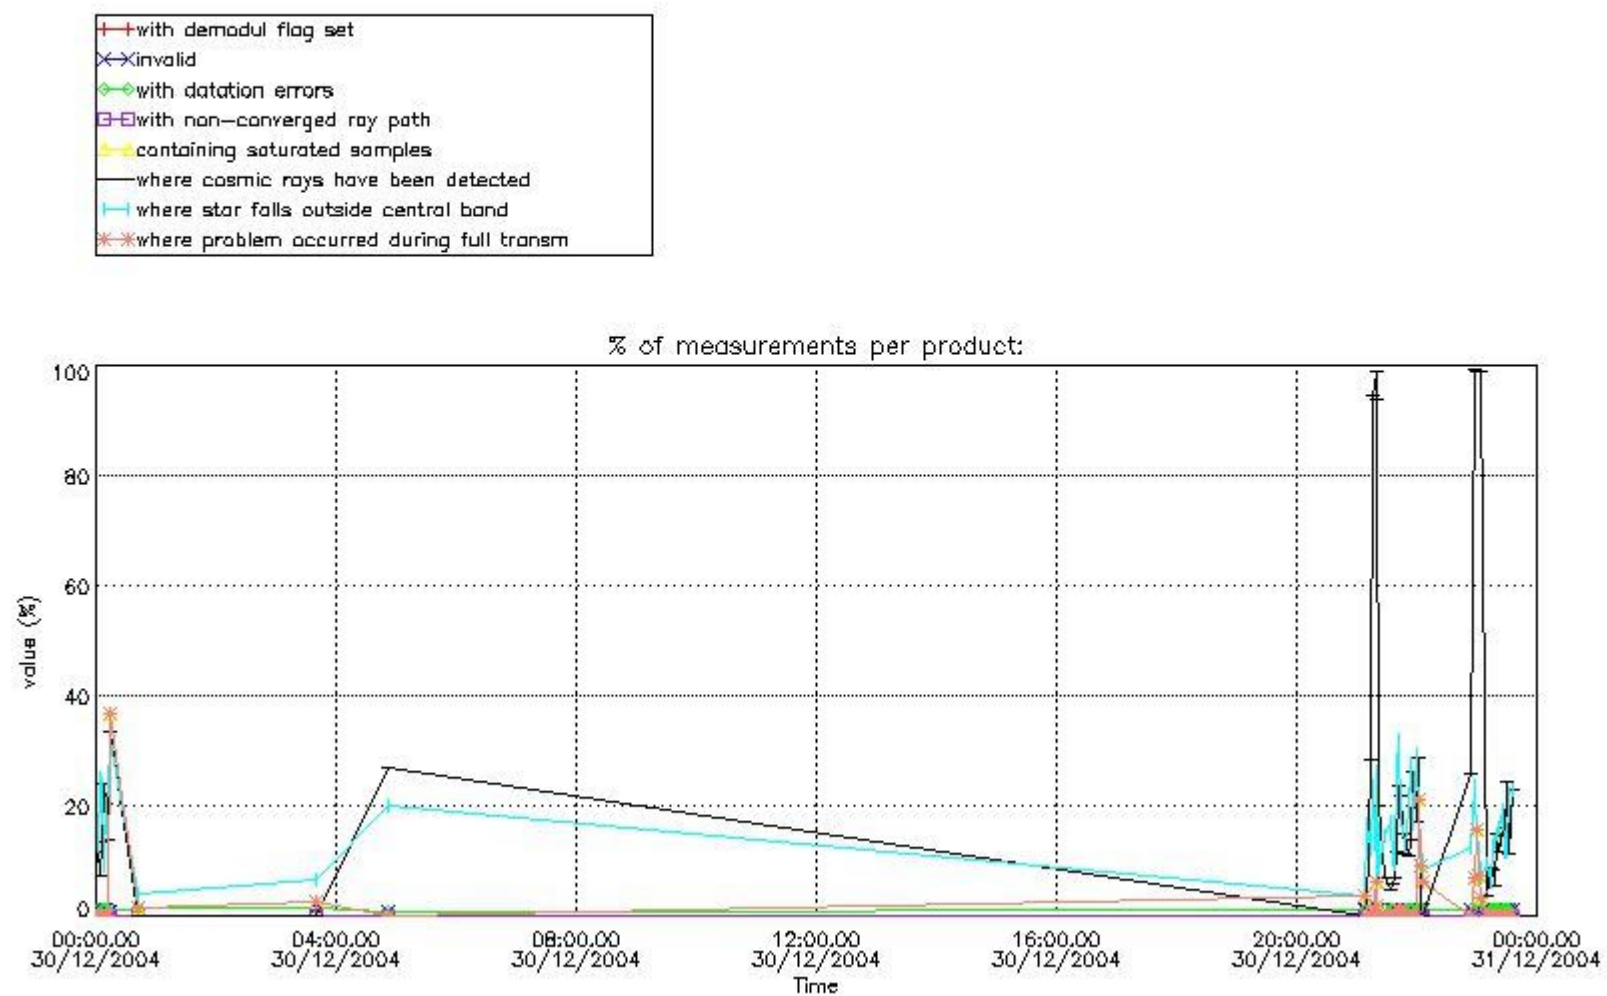

At least one measurement with demodulation flag set:	26.5306 %
Reference spectrum computed from DB:	0.00000 %
Reference spectrum with small number of measurements:	0.00000 %
SATU data not used:	0.00000 %

5.2 Plot quality information per product (time dependant)

5.3 Plot quality information per product (world map)