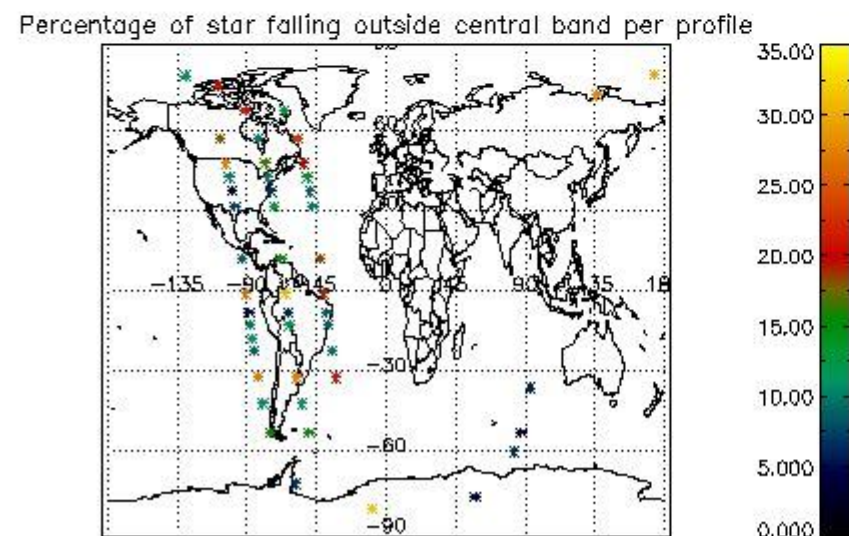

6. Statistics and plot of tangent altitude of the last measurement (DARK & BRIGHT products without errors)

6.1 Statistics on tangent altitude lost:

Statistics	DARK	BRIGHT	TWILIGHT
Mean:	15.197	16.828	14.003
St. deviation:	4.6773	7.4051	4.3939
Maximum:	22.300	22.984	18.643
Minimum:	4.7336	5.4067	6.2748
Number of data:	28.000	7.0000	14.000

6.2 Plot for DARK limb products