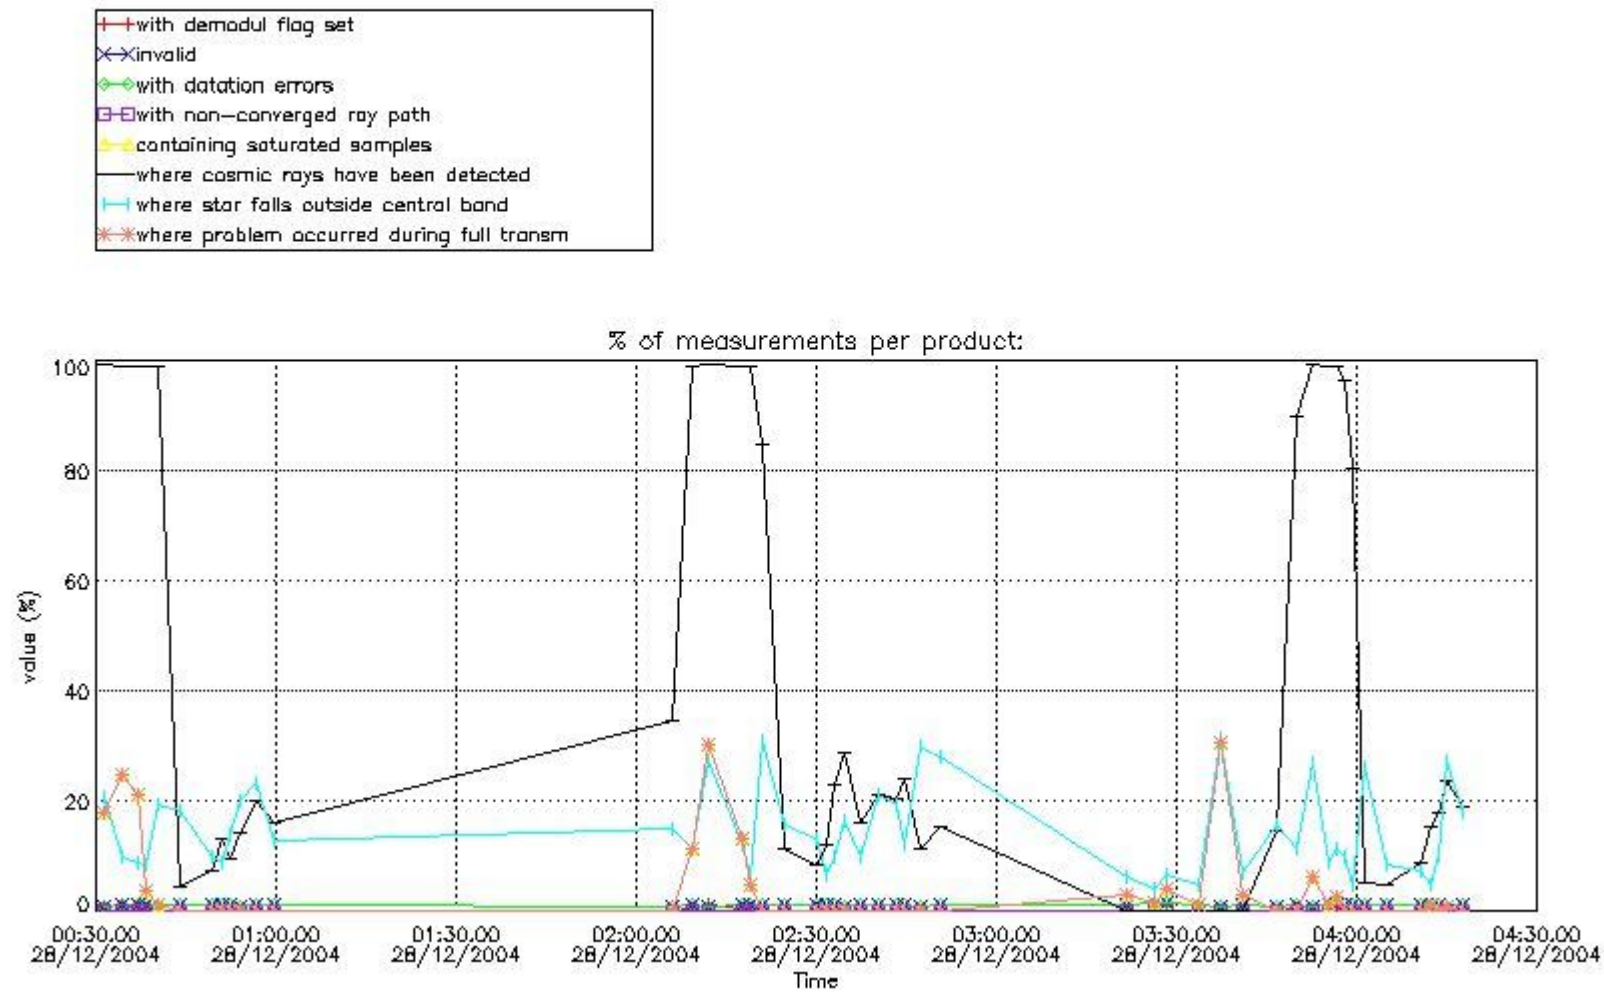

At least one measurement with demodulation flag set:	34.6939 %
Reference spectrum computed from DB:	0.00000 %
Reference spectrum with small number of measurements:	0.00000 %
SATU data not used:	0.00000 %

5.2 Plot quality information per product (time dependant)

5.3 Plot quality information per product (world map)