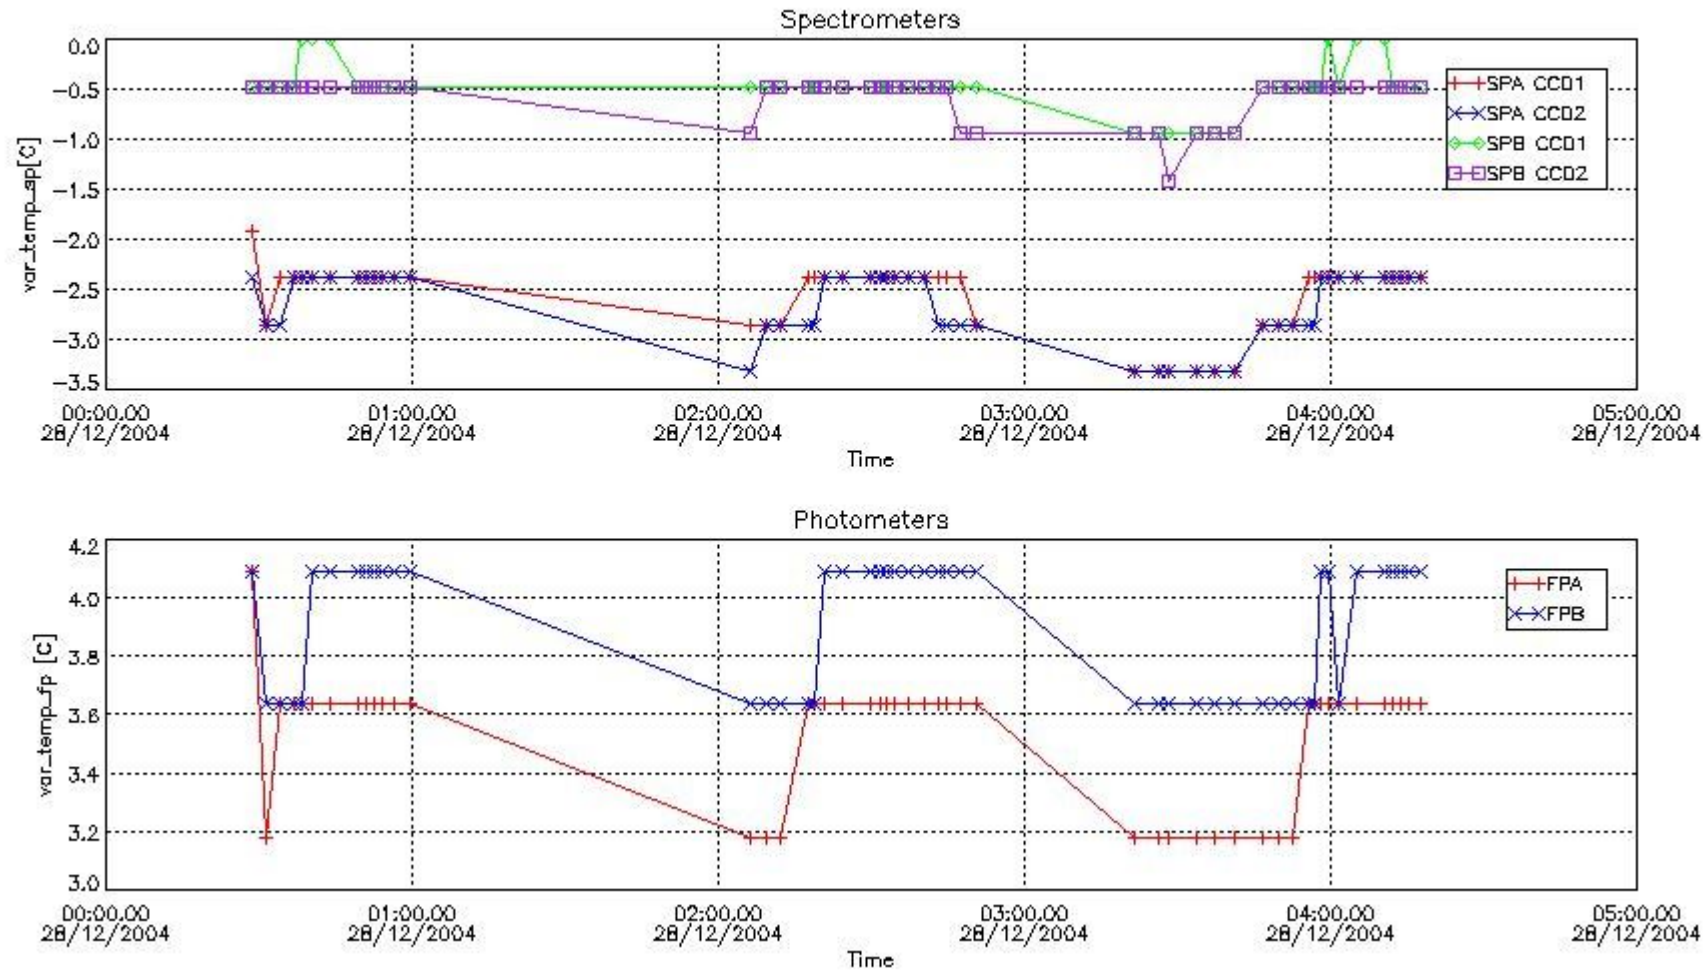

47	GOM_TRA_1PNPDE20041228_041214_000000432033_00205_14788_0016.N1	28-DEC-2004 04:12:14	Dark	42.500	91	Kap Vel	2.4900	26000.	85	14788	No
48	GOM_TRA_1PNPDE20041228_041340_000000452033_00205_14788_0017.N1	28-DEC-2004 04:13:40	Dark	44.500	46	Del Vel	1.9540	10600.	89	14788	No
49	GOM_TRA_1PNPDE20041228_041509_000000662033_00205_14788_0018.N1	28-DEC-2004 04:15:09	Dark	66.000	65	Lam Vel	2.2040	4400.0	132	14788	No
50	GOM_TRA_1PNPDE20041228_041745_000000482033_00205_14788_0019.N1	28-DEC-2004 04:17:45	Dark	47.500	2	Alp Car	-0.73600	7000.0	95	14788	No

3. Plot of GOMOS spectrometers and photometers temperatures from level 1b data

4. Overview of dark signal processing per product

The Dark Charge (DC) is a temperature-dependant signal added to the useful measurements and it is therefore subtracted from them during the processing. There are two phenomena that produce a continuous increase of the DC: the "hot pixels" (a pixel is "hot" when its DC exceeds by a significant amount its value measured on ground at the same temperature) and the "Random Telegraphic Signal" (abrupt change positive or negative of the CCD pixel signal, random in time, affecting only the DC part of the signal and not the photon generated signal).

In this section a list of products that did not use the Dark Sky Area (DSA) observation for the DC computation is given. It is also provided the mean DC plot per product for dark limb products with no error flag set.

4.1 All products used the DSA observation for the DC computation

4.2 Plot of mean dark charges per product: only products in DARK limb conditions without errors are used