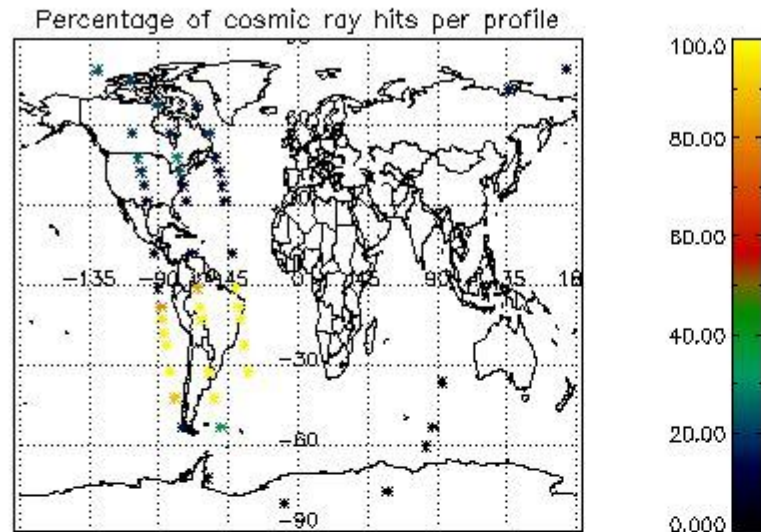

6. Statistics and plot of tangent altitude of the last measurement (DARK & BRIGHT products without errors)

6.1 Statistics on tangent altitude lost:

Statistics	DARK	BRIGHT	TWILIGHT
Mean:	15.197	16.828	14.003
St. deviation:	4.6773	7.4051	4.3939
Maximum:	22.300	22.984	18.643
Minimum:	4.7336	5.4067	6.2748
Number of data:	28.000	7.0000	14.000

6.2 Plot for DARK limb products