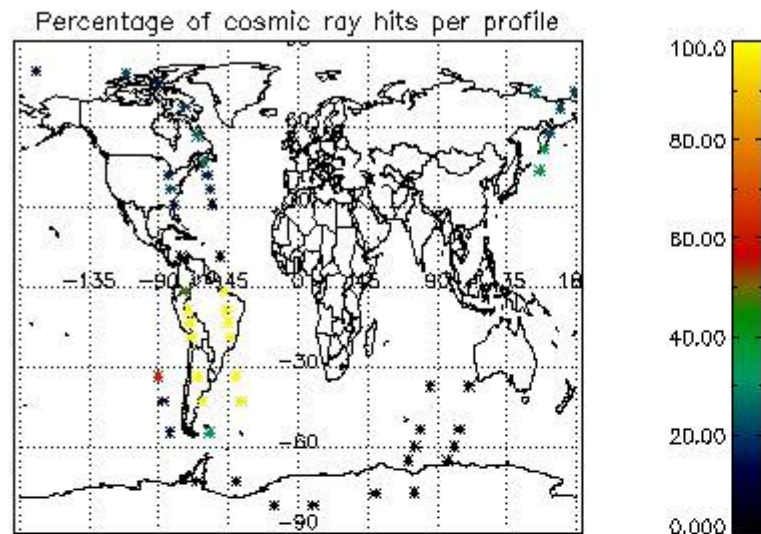

6. Statistics and plot of tangent altitude of the last measurement (DARK & BRIGHT products without errors)

6.1 Statistics on tangent altitude lost:

Statistics	DARK	BRIGHT	TWILIGHT
Mean:	16.527	14.738	12.610
St. deviation:	3.4713	7.2000	3.7812
Maximum:	22.281	23.204	19.678
Minimum:	10.720	4.4005	5.4519
Number of data:	17.000	20.000	13.000

6.2 Plot for DARK limb products