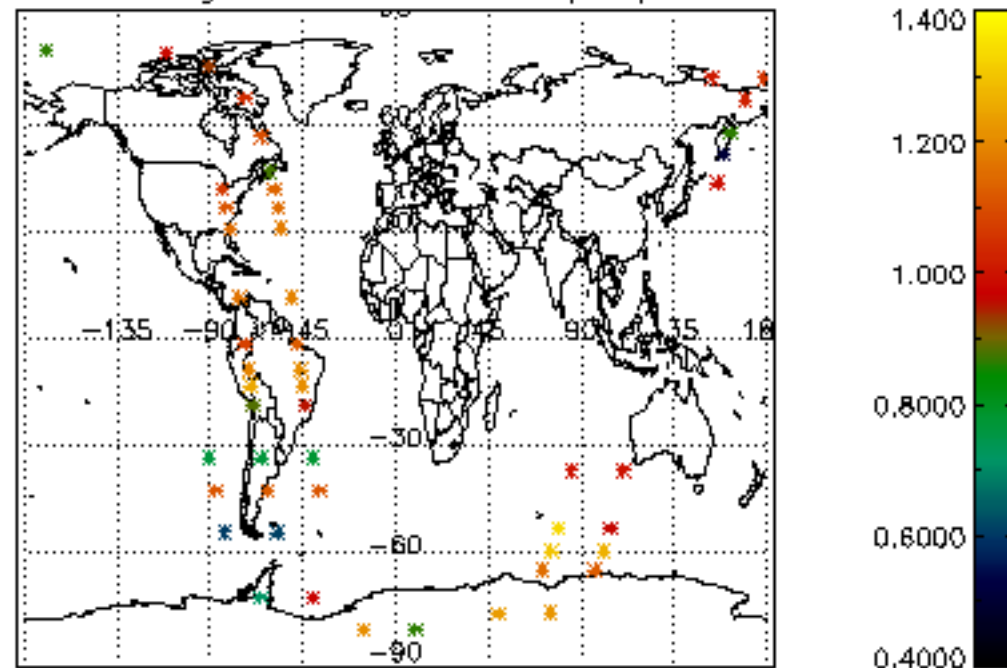

Percentage of cosmic ray hits per profile

Percentage of datation errors per profile

Percentage of star falling outside central band per profile

Percentage of saturation errors per profile

Tangent altitude at which the star is lost