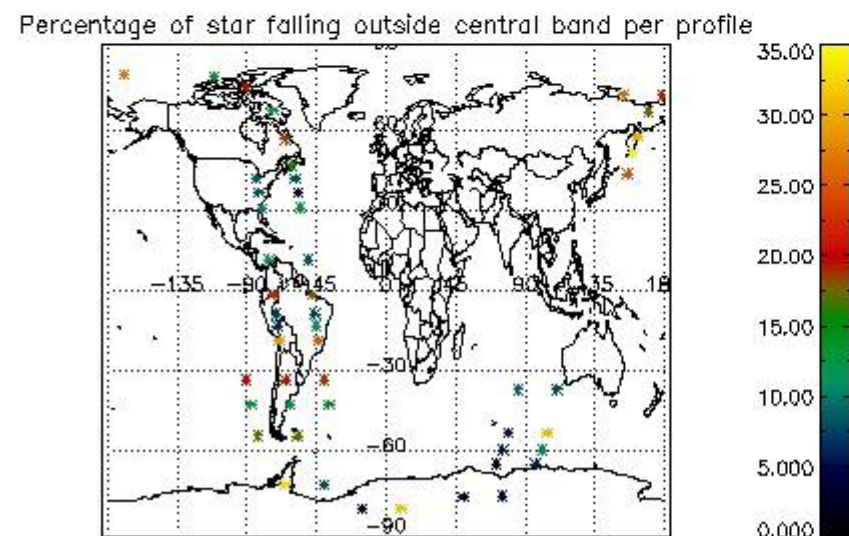

6. Statistics and plot of tangent altitude of the last measurement (DARK & BRIGHT products without errors)

6.1 Statistics on tangent altitude lost:

Statistics	DARK	BRIGHT	TWILIGHT
Mean:	16.527	14.738	12.610
St. deviation:	3.4713	7.2000	3.7812
Maximum:	22.281	23.204	19.678
Minimum:	10.720	4.4005	5.4519
Number of data:	17.000	20.000	13.000

6.2 Plot for DARK limb products