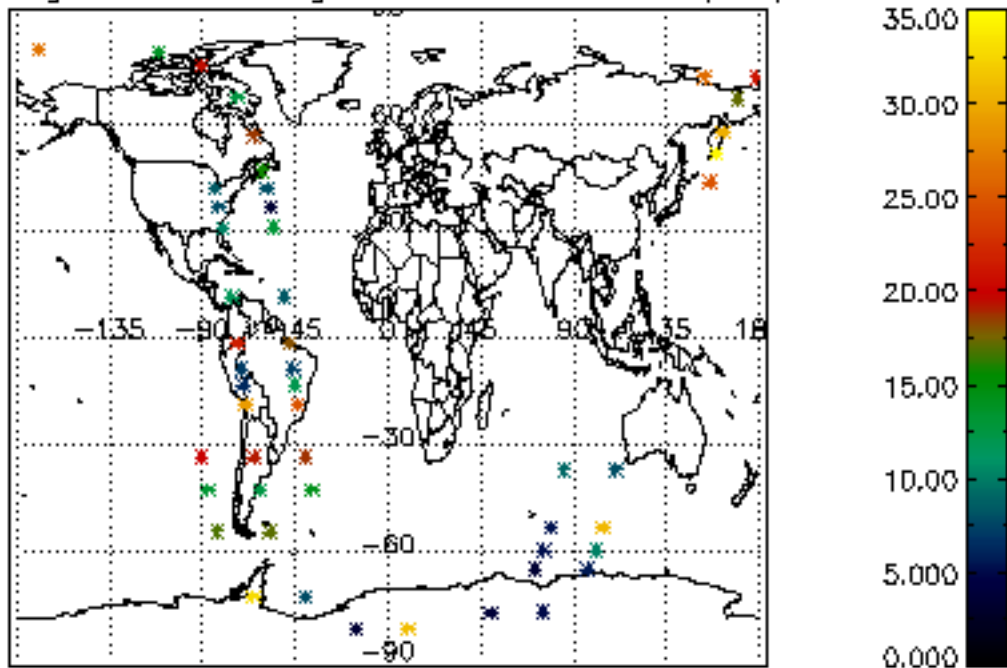

Percentage of star falling outside central band per profile