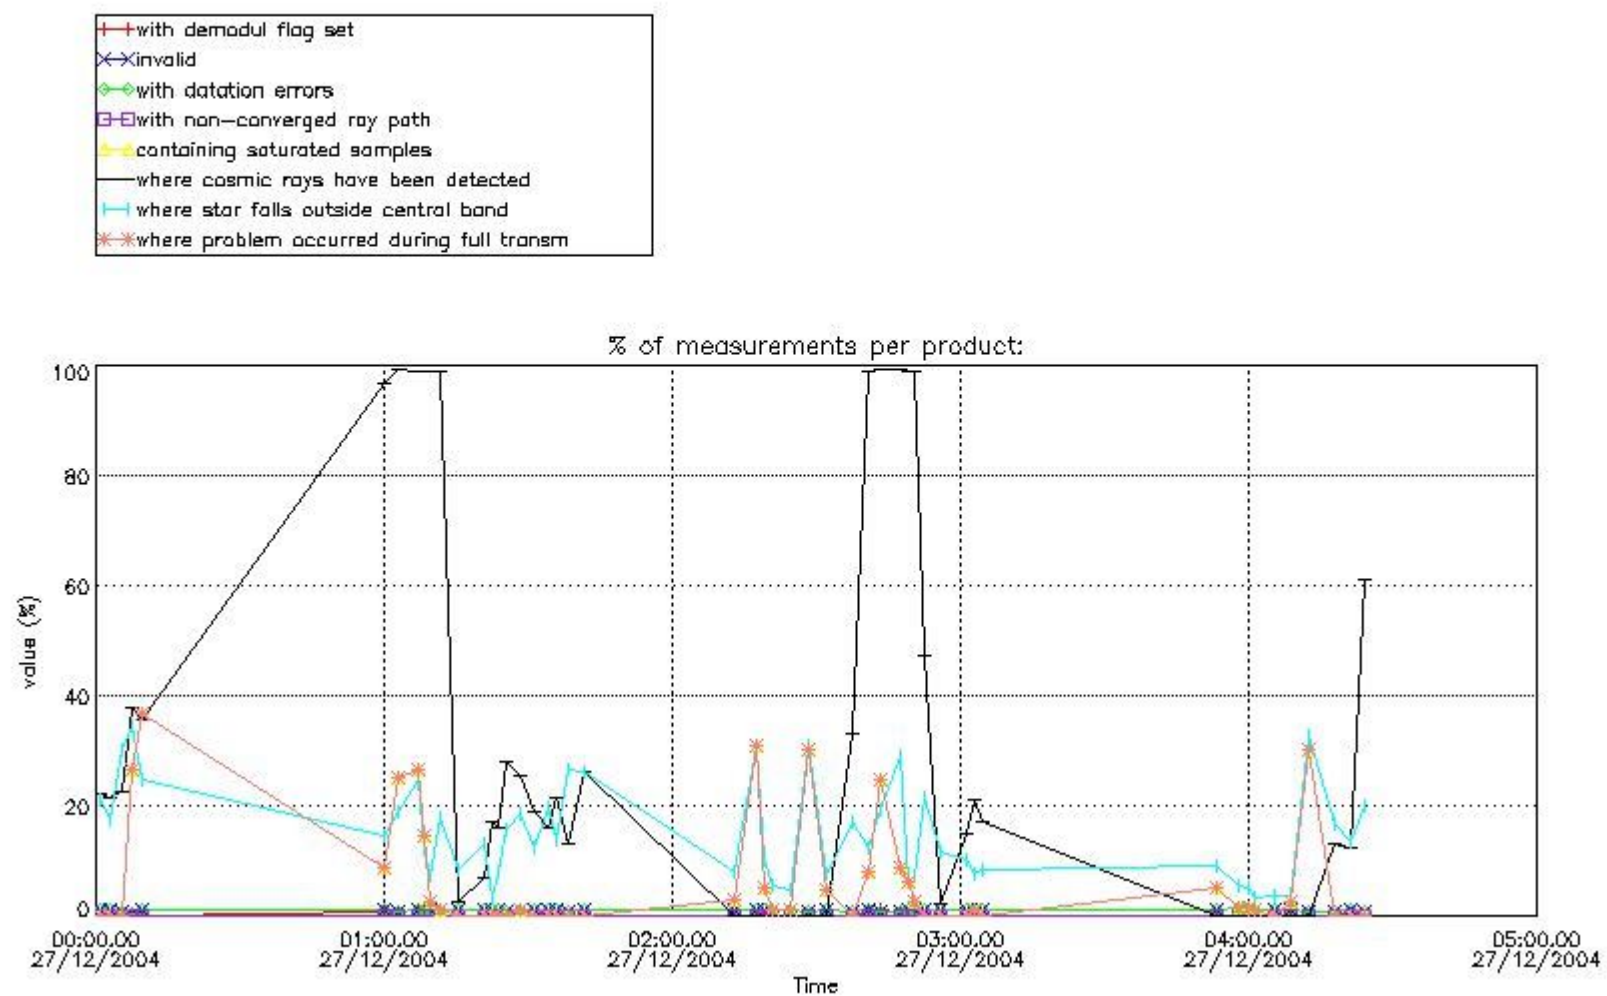

At least one measurement with demodulation flag set:	30.0000 %
Reference spectrum computed from DB:	0.00000 %
Reference spectrum with small number of measurements:	0.00000 %
SATU data not used:	0.00000 %

5.2 Plot quality information per product (time dependant)

5.3 Plot quality information per product (world map)