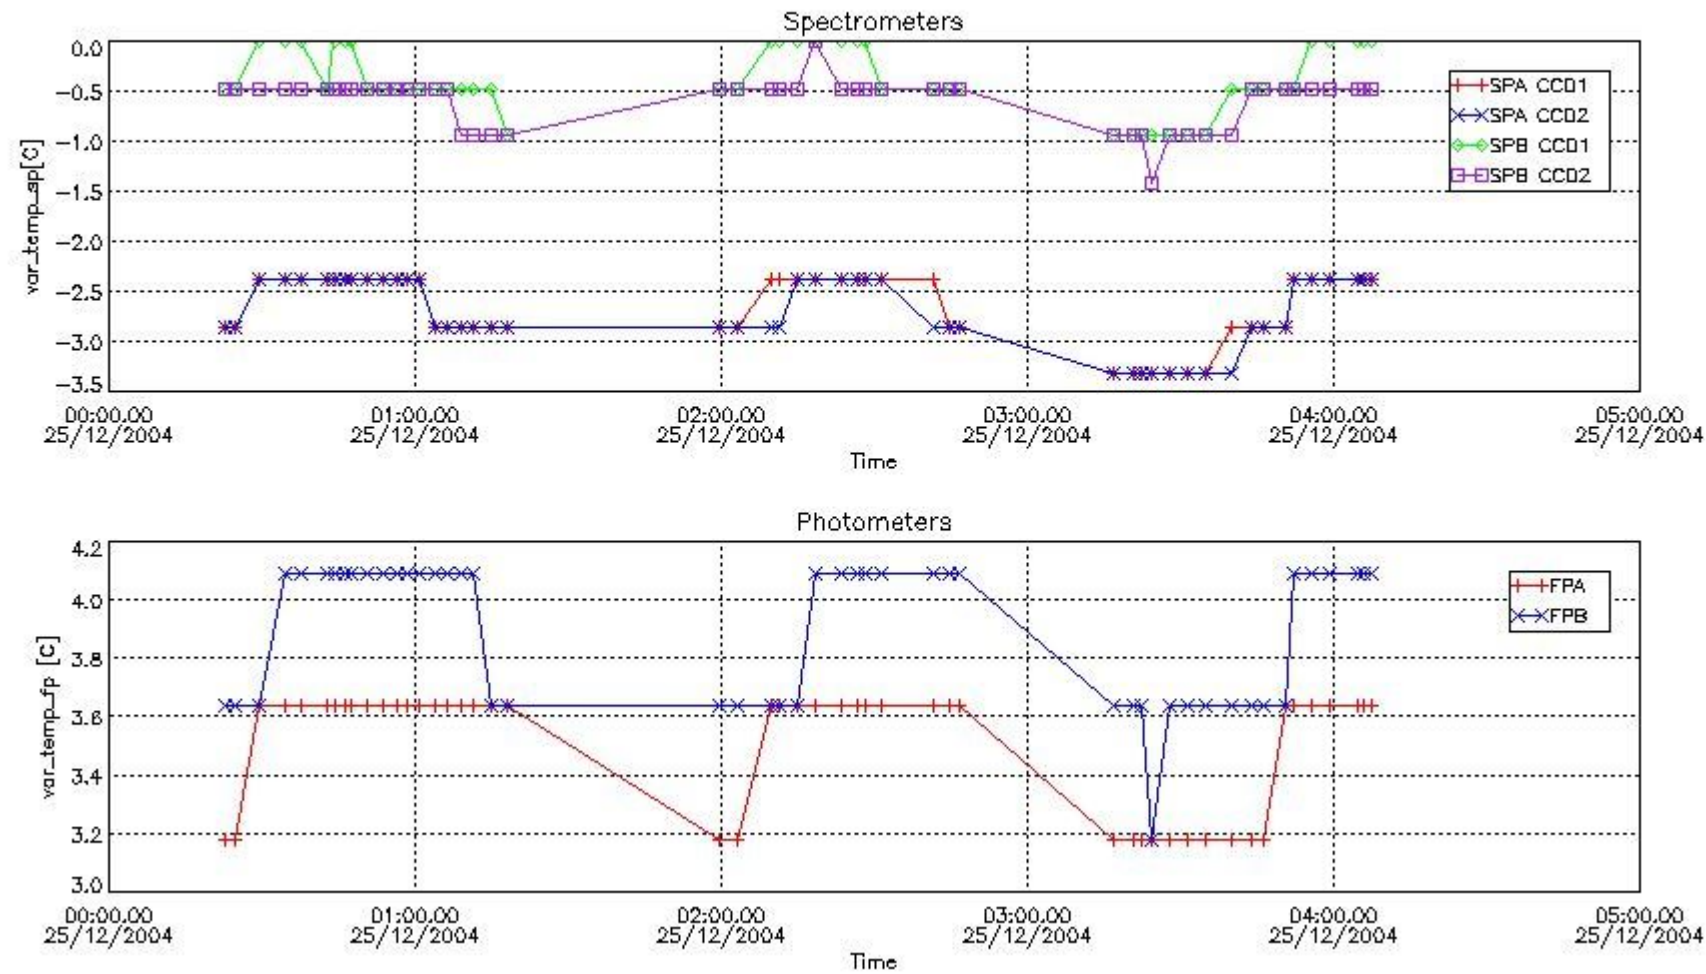

47	GOM_TRA_1PNPDE20041225_035902_000000492033_00162_14745_0013.N1	25-DEC-2004 03:59:02	Dark	49.000	12	Alp1Cru	0.77500	30000.	98	14745	No
48	GOM_TRA_1PNPDE20041225_040431_000000412033_00162_14745_0014.N1	25-DEC-2004 04:04:31	Dark	41.000	29	Bet Car	1.6720	10200.	82	14745	No
49	GOM_TRA_1PNPDE20041225_040601_000000432033_00162_14745_0015.N1	25-DEC-2004 04:06:01	Dark	43.000	91	Kap Vel	2.4900	26000.	86	14745	No
50	GOM_TRA_1PNPDE20041225_040730_000000442033_00162_14745_0016.N1	25-DEC-2004 04:07:30	Dark	44.000	46	Del Vel	1.9540	10600.	88	14745	No

3. Plot of GOMOS spectrometers and photometers temperatures from level 1b data

4. Overview of dark signal processing per product

The Dark Charge (DC) is a temperature-dependant signal added to the useful measurements and it is therefore subtracted from them during the processing. There are two phenomena that produce a continuous increase of the DC: the "hot pixels" (a pixel is "hot" when its DC exceeds by a significant amount its value measured on ground at the same temperature) and the "Random Telegraphic Signal" (abrupt change positive or negative of the CCD pixel signal, random in time, affecting only the DC part of the signal and not the photon generated signal).

In this section a list of products that did not use the Dark Sky Area (DSA) observation for the DC computation is given. It is also provided the mean DC plot per product for dark limb products with no error flag set.

4.1 All products used the DSA observation for the DC computation

4.2 Plot of mean dark charges per product: only products in DARK limb conditions without errors are used