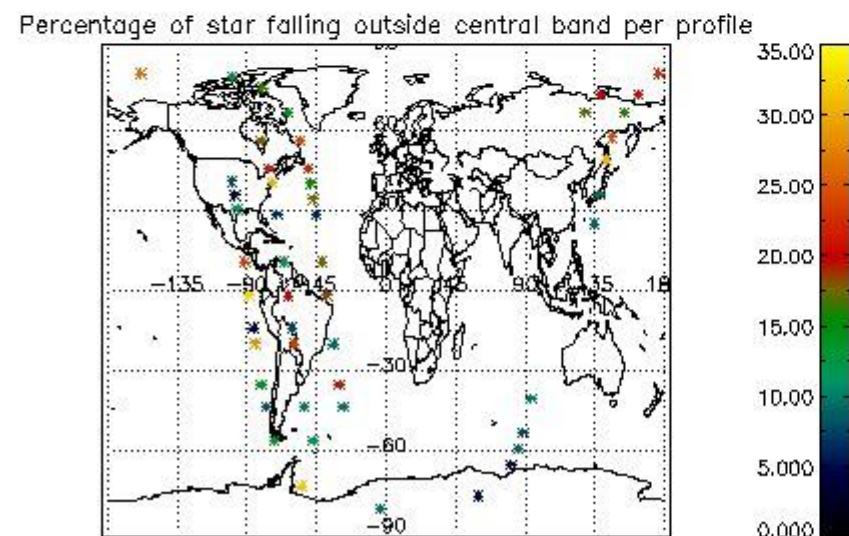

6. Statistics and plot of tangent altitude of the last measurement (DARK & BRIGHT products without errors)

6.1 Statistics on tangent altitude lost:

Statistics	DARK	BRIGHT	TWILIGHT
Mean:	13.851	14.930	14.398
St. deviation:	4.8039	5.4567	4.5239
Maximum:	21.816	22.354	21.947
Minimum:	4.5094	5.3098	6.0609
Number of data:	21.000	15.000	14.000

6.2 Plot for DARK limb products