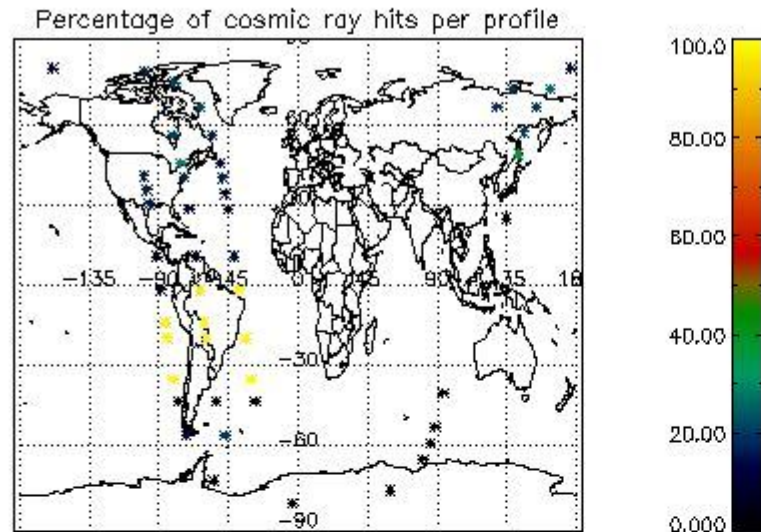

6. Statistics and plot of tangent altitude of the last measurement (DARK & BRIGHT products without errors)

6.1 Statistics on tangent altitude lost:

Statistics	DARK	BRIGHT	TWILIGHT
Mean:	13.851	14.930	14.398
St. deviation:	4.8039	5.4567	4.5239
Maximum:	21.816	22.354	21.947
Minimum:	4.5094	5.3098	6.0609
Number of data:	21.000	15.000	14.000

6.2 Plot for DARK limb products