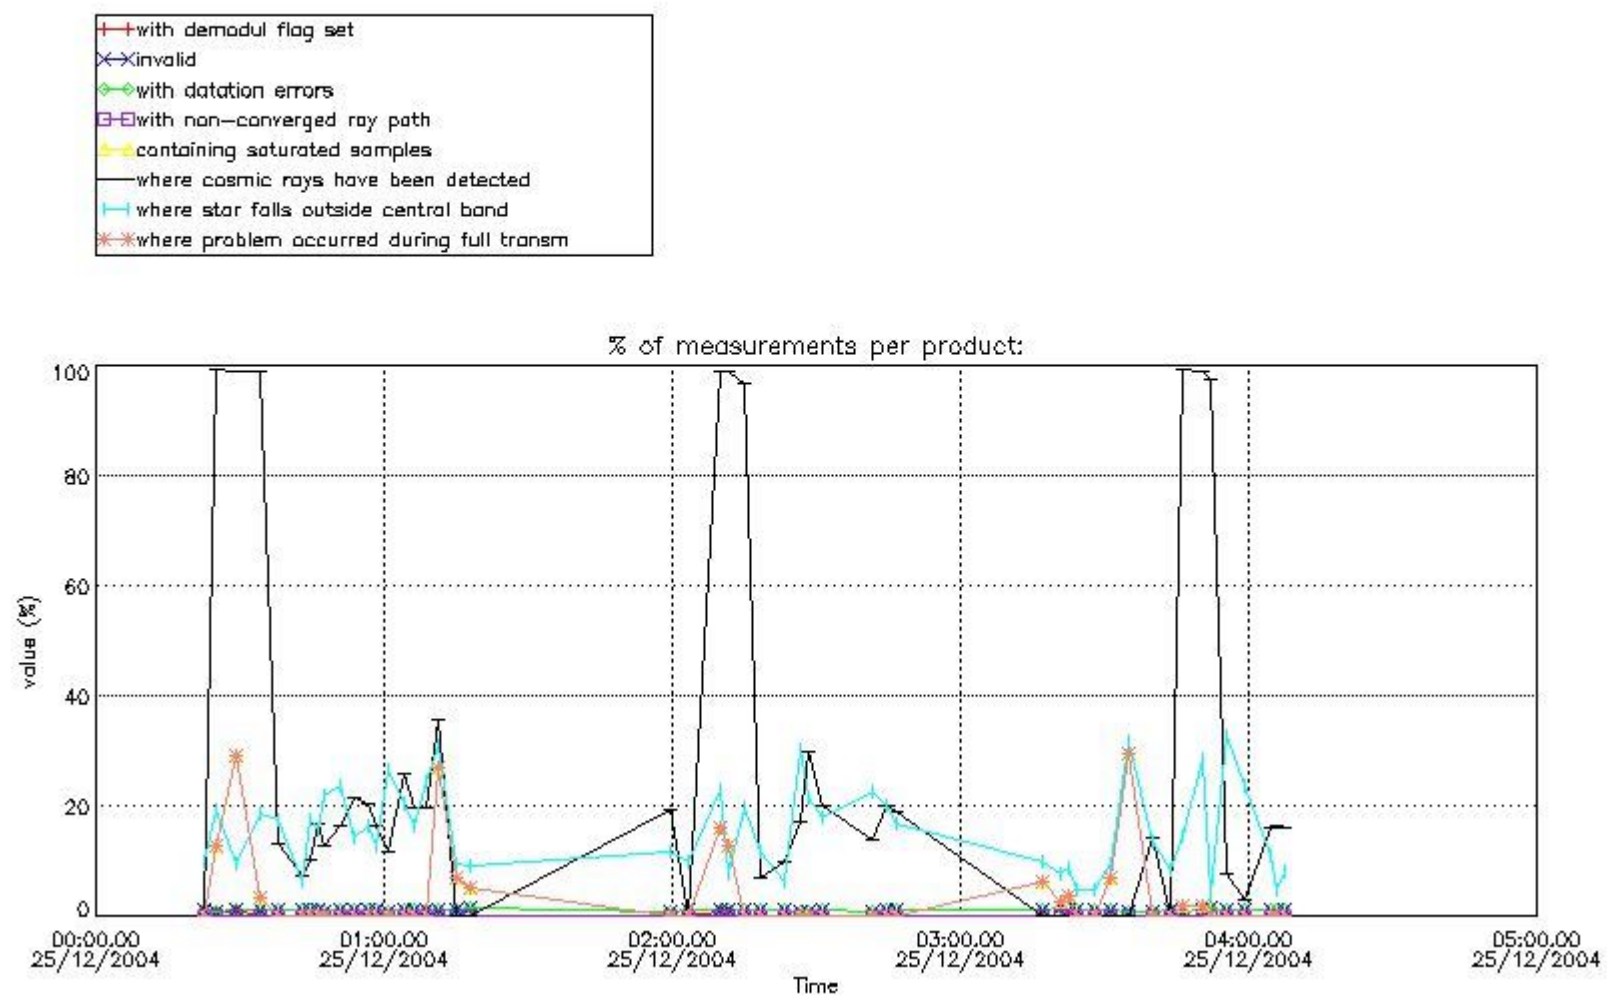

At least one measurement with demodulation flag set:	24.0000 %
Reference spectrum computed from DB:	0.00000 %
Reference spectrum with small number of measurements:	0.00000 %
SATU data not used:	0.00000 %

5.2 Plot quality information per product (time dependant)

5.3 Plot quality information per product (world map)