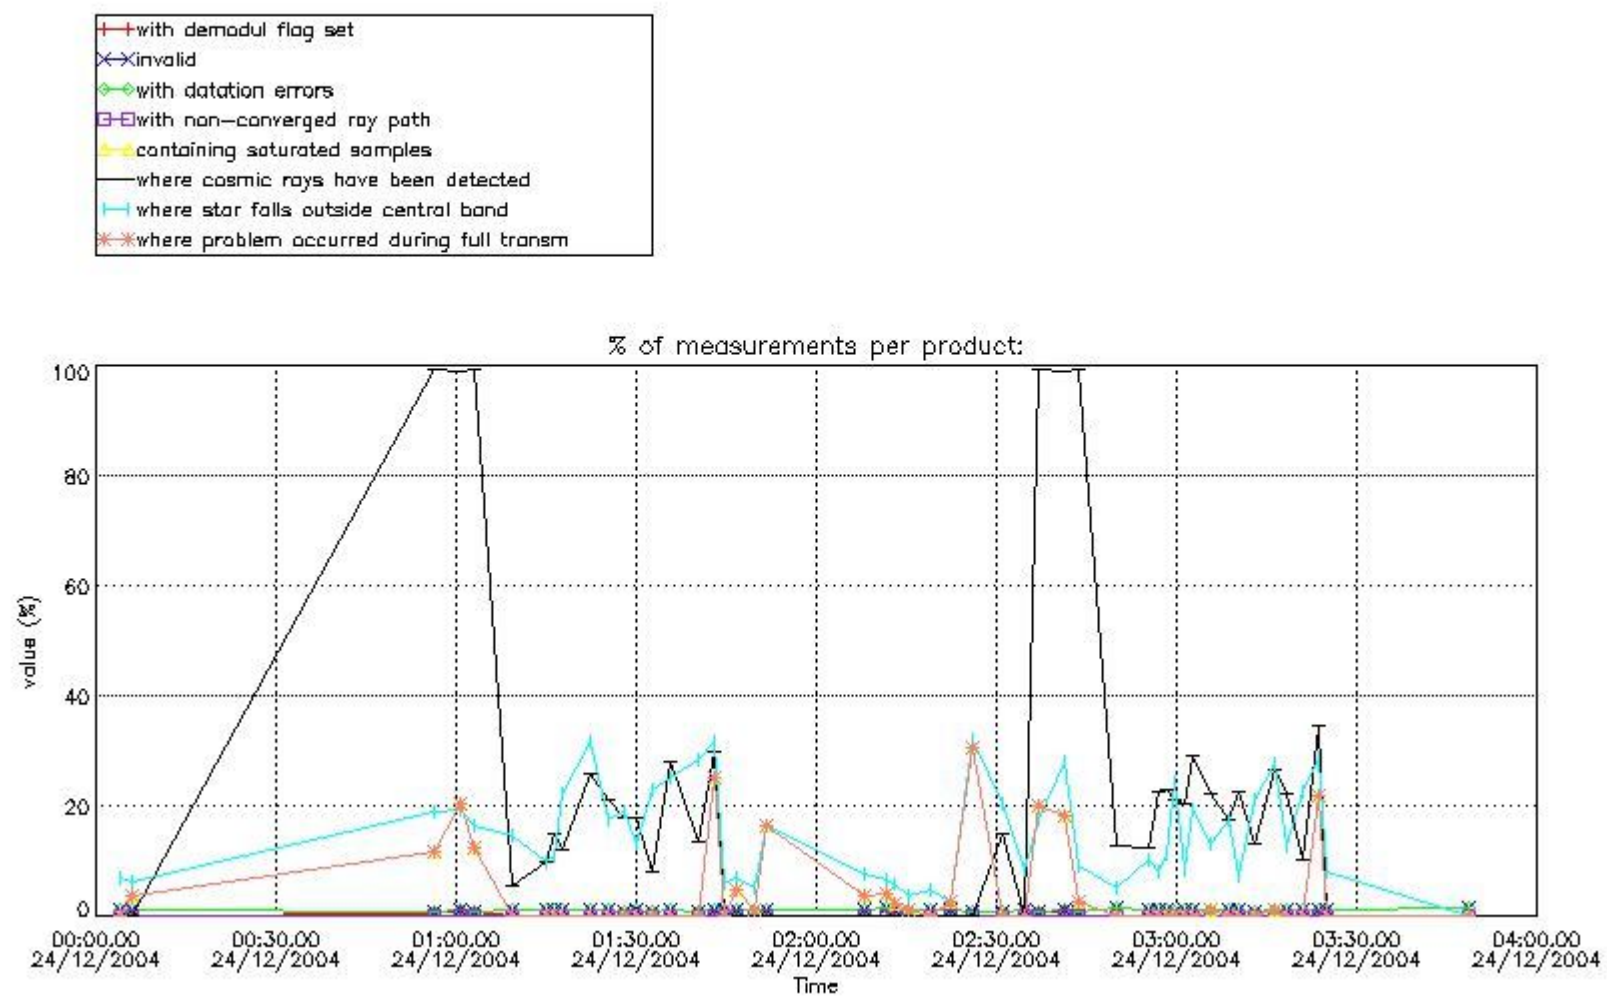

At least one measurement with demodulation flag set:	20.0000 %
Reference spectrum computed from DB:	0.00000 %
Reference spectrum with small number of measurements:	0.00000 %
SATU data not used:	0.00000 %

5.2 Plot quality information per product (time dependant)

5.3 Plot quality information per product (world map)