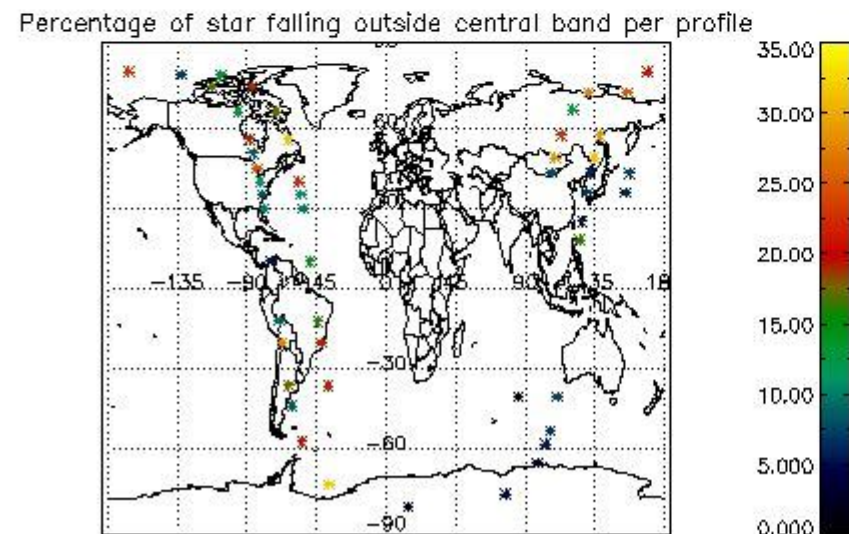

6. Statistics and plot of tangent altitude of the last measurement (DARK & BRIGHT products without errors)

6.1 Statistics on tangent altitude lost:

Statistics	DARK	BRIGHT	TWILIGHT
Mean:	15.230	16.073	11.748
St. deviation:	4.1718	6.6203	3.1367
Maximum:	21.220	26.010	18.269
Minimum:	4.7206	5.1972	7.2659
Number of data:	20.000	22.000	8.0000

6.2 Plot for DARK limb products