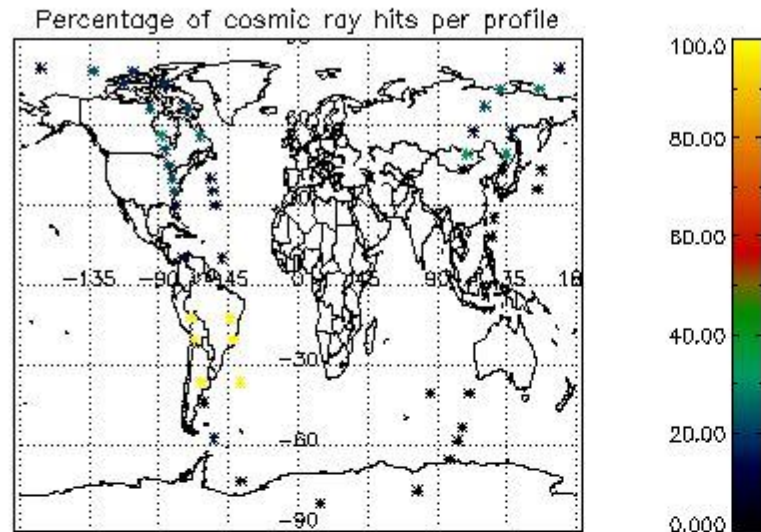

6. Statistics and plot of tangent altitude of the last measurement (DARK & BRIGHT products without errors)

6.1 Statistics on tangent altitude lost:

Statistics	DARK	BRIGHT	TWILIGHT
Mean:	15.230	16.073	11.748
St. deviation:	4.1718	6.6203	3.1367
Maximum:	21.220	26.010	18.269
Minimum:	4.7206	5.1972	7.2659
Number of data:	20.000	22.000	8.0000

6.2 Plot for DARK limb products