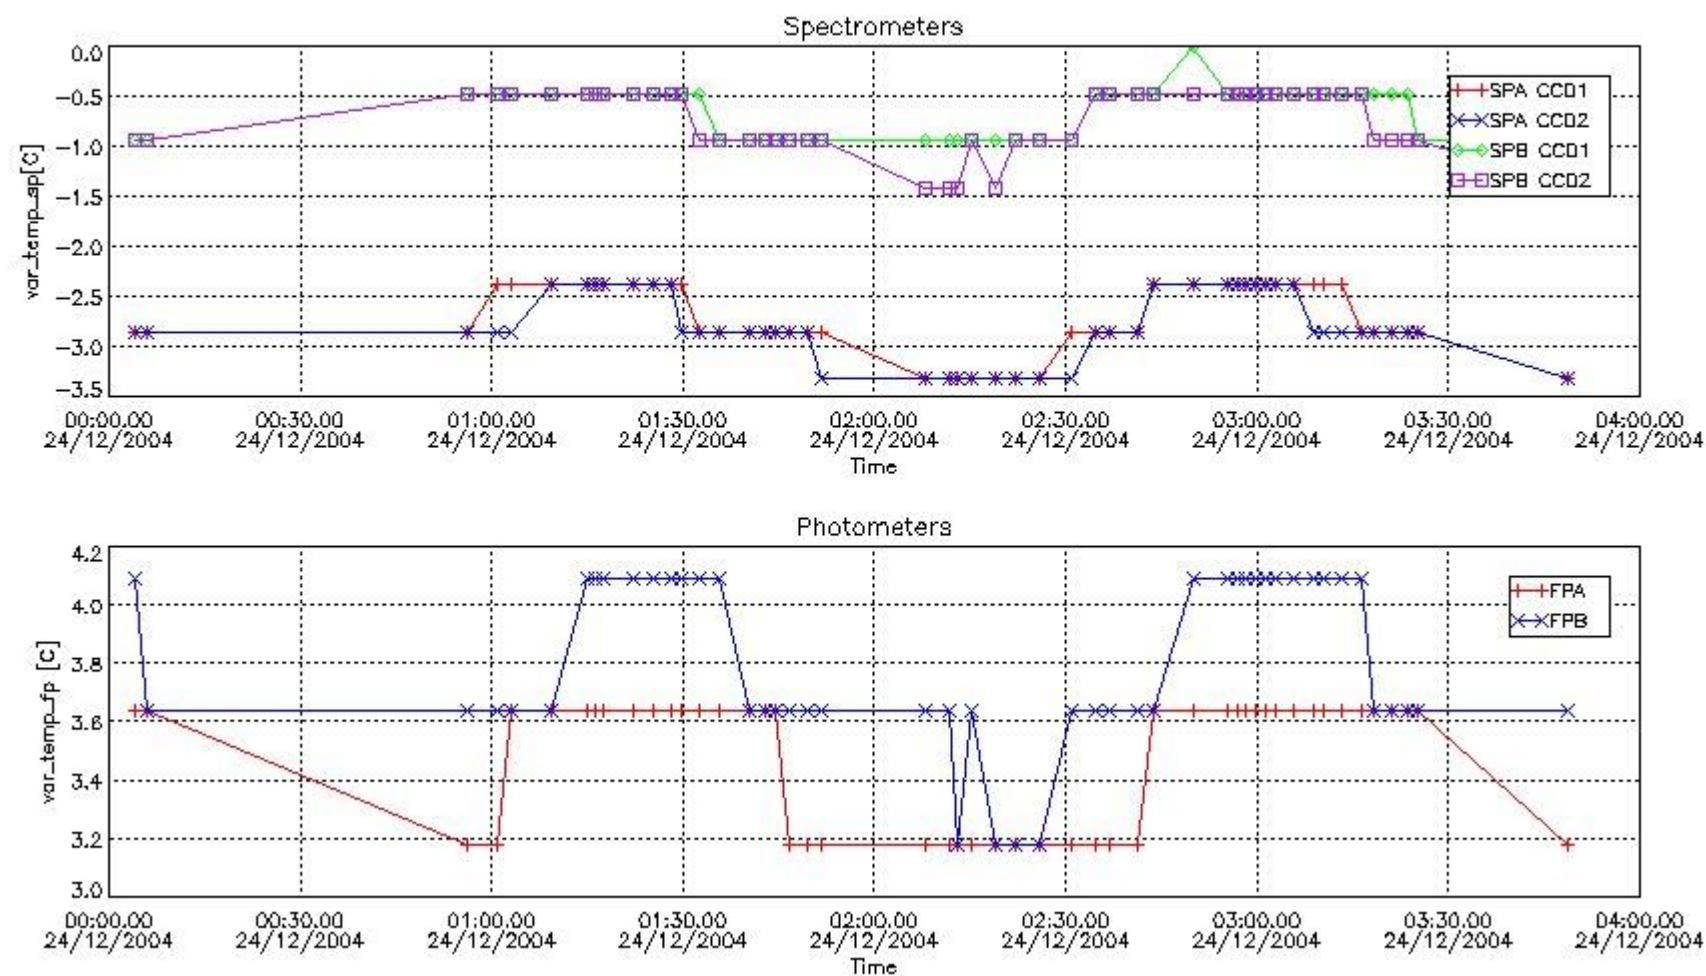

47	GOM_TRA_1PNPDE20041224_032104_000000542033_00147_14730_0025.N1	24-DEC-2004 03:21:04	Bright	53.500	14	58Alp Ori	0.87000	3000.0	107	14730	No
48	GOM_TRA_1PNPDE20041224_032330_000000512033_00147_14730_0026.N1	24-DEC-2004 03:23:30	Bright	50.500	13	87Alp Tau	0.86700	3800.0	101	14730	No
49	GOM_TRA_1PNPDE20041224_032505_000000442033_00147_14730_0027.N1	24-DEC-2004 03:25:05	Bright	44.000	176	23Zet Tau	3.0200	22000.	88	14730	No
50	GOM_TRA_1PNPDE20041224_034839_000000372033_00147_14730_0000.N1	24-DEC-2004 03:48:39	Bright	37.000	60	7Bet UMi	2.0810	3950.0	74	14730	No

3. Plot of GOMOS spectrometers and photometers temperatures from level 1b data

4. Overview of dark signal processing per product

The Dark Charge (DC) is a temperature-dependant signal added to the useful measurements and it is therefore subtracted from them during the processing. There are two phenomena that produce a continuous increase of the DC: the "hot pixels" (a pixel is "hot" when its DC exceeds by a significant amount its value measured on ground at the same temperature) and the "Random Telegraphic Signal" (abrupt change positive or negative of the CCD pixel signal, random in time, affecting only the DC part of the signal and not the photon generated signal).

In this section a list of products that did not use the Dark Sky Area (DSA) observation for the DC computation is given. It is also provided the mean DC plot per product for dark limb products with no error flag set.

4.1 All products used the DSA observation for the DC computation

4.2 Plot of mean dark charges per product: only products in DARK limb conditions without errors are used