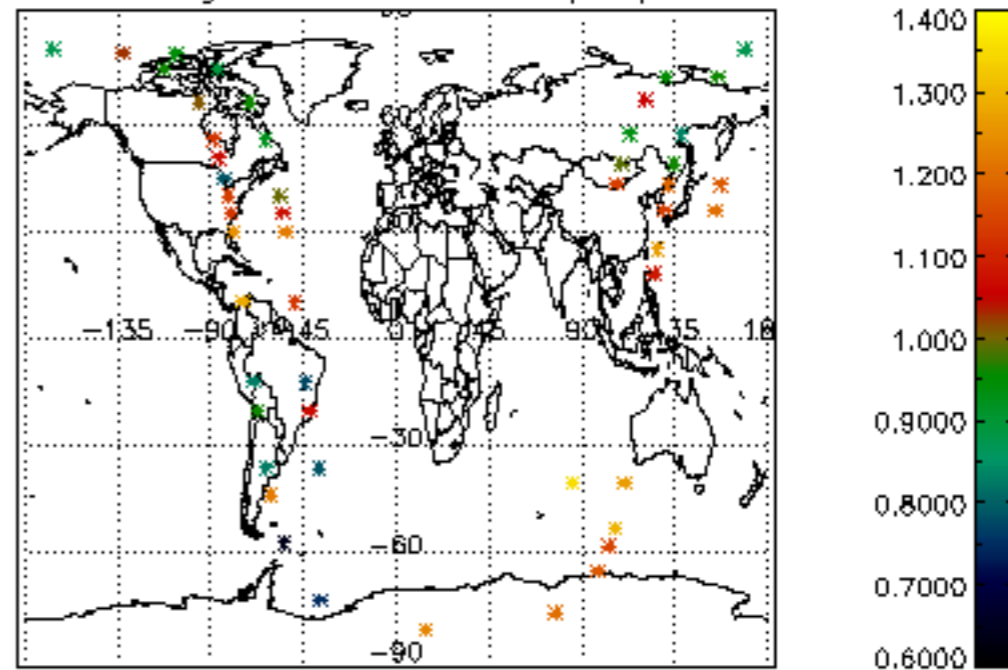

Percentage of cosmic ray hits per profile

Percentage of datation errors per profile

Percentage of star falling outside central band per profile

Percentage of saturation errors per profile

Tangent altitude at which the star is lost