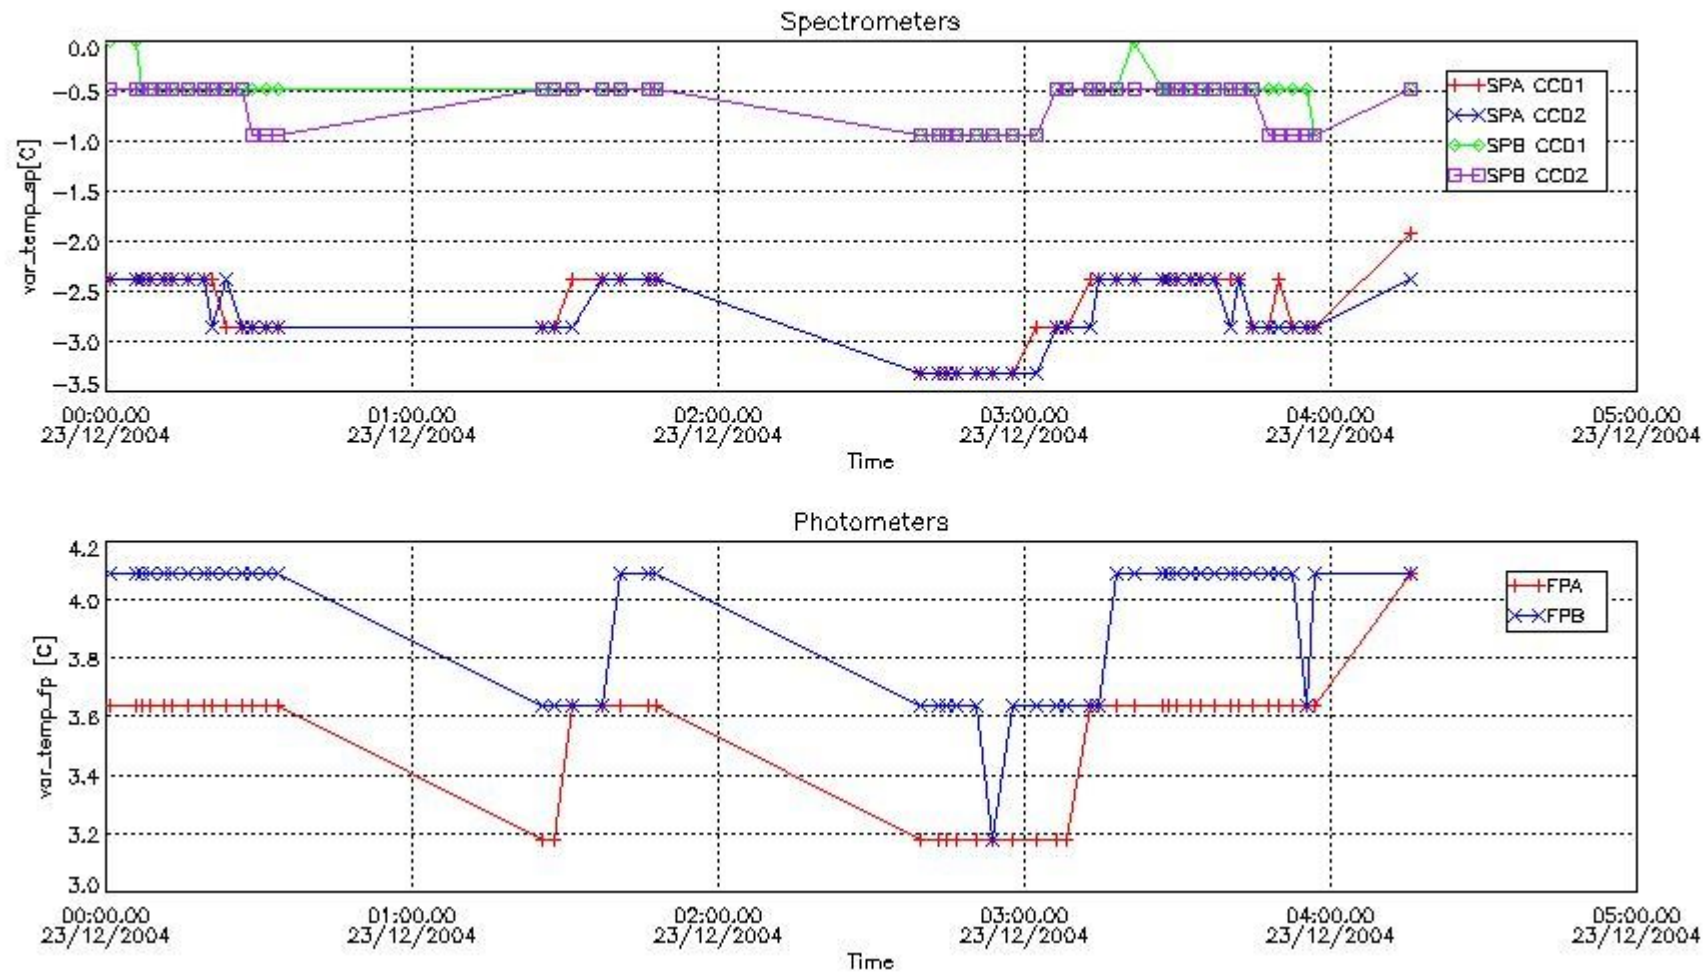

47	GOM_TRA_1PNPDE20041223_035244_00000572033_00133_14716_0025.N1	23-DEC-2004 03:52:44	Bright	56.500	14	58Alp Ori	0.87000	3000.0	113	14716	No
48	GOM_TRA_1PNPDE20041223_035506_00000522033_00133_14716_0026.N1	23-DEC-2004 03:55:06	Bright	52.000	13	87Alp Tau	0.86700	3800.0	104	14716	No
49	GOM_TRA_1PNPDE20041223_035648_00000422033_00133_14716_0027.N1	23-DEC-2004 03:56:48	Bright	41.500	176	23Zet Tau	3.0200	22000.	83	14716	No
50	GOM_TRA_1PNPDE20041223_041539_00000352033_00133_14716_0000.N1	23-DEC-2004 04:15:39	Bright	35.000	49	1Alp UMi	1.9900	6300.0	70	14716	No

3. Plot of GOMOS spectrometers and photometers temperatures from level 1b data

4. Overview of dark signal processing per product

The Dark Charge (DC) is a temperature-dependant signal added to the useful measurements and it is therefore subtracted from them during the processing. There are two phenomena that produce a continuous increase of the DC: the "hot pixels" (a pixel is "hot" when its DC exceeds by a significant amount its value measured on ground at the same temperature) and the "Random Telegraphic Signal" (abrupt change positive or negative of the CCD pixel signal, random in time, affecting only the DC part of the signal and not the photon generated signal).

In this section a list of products that did not use the Dark Sky Area (DSA) observation for the DC computation is given. It is also provided the mean DC plot per product for dark limb products with no error flag set.

4.1 These products did not use the DSA observation for DC computation:

Product name	DC information
GOM_TRA_1PNPDE20041223_041539_00000352033_00133_14716_0000.N1	DC map with no T dep. (12)

4.2 Plot of mean dark charges per product: only products in DARK limb conditions without errors are used