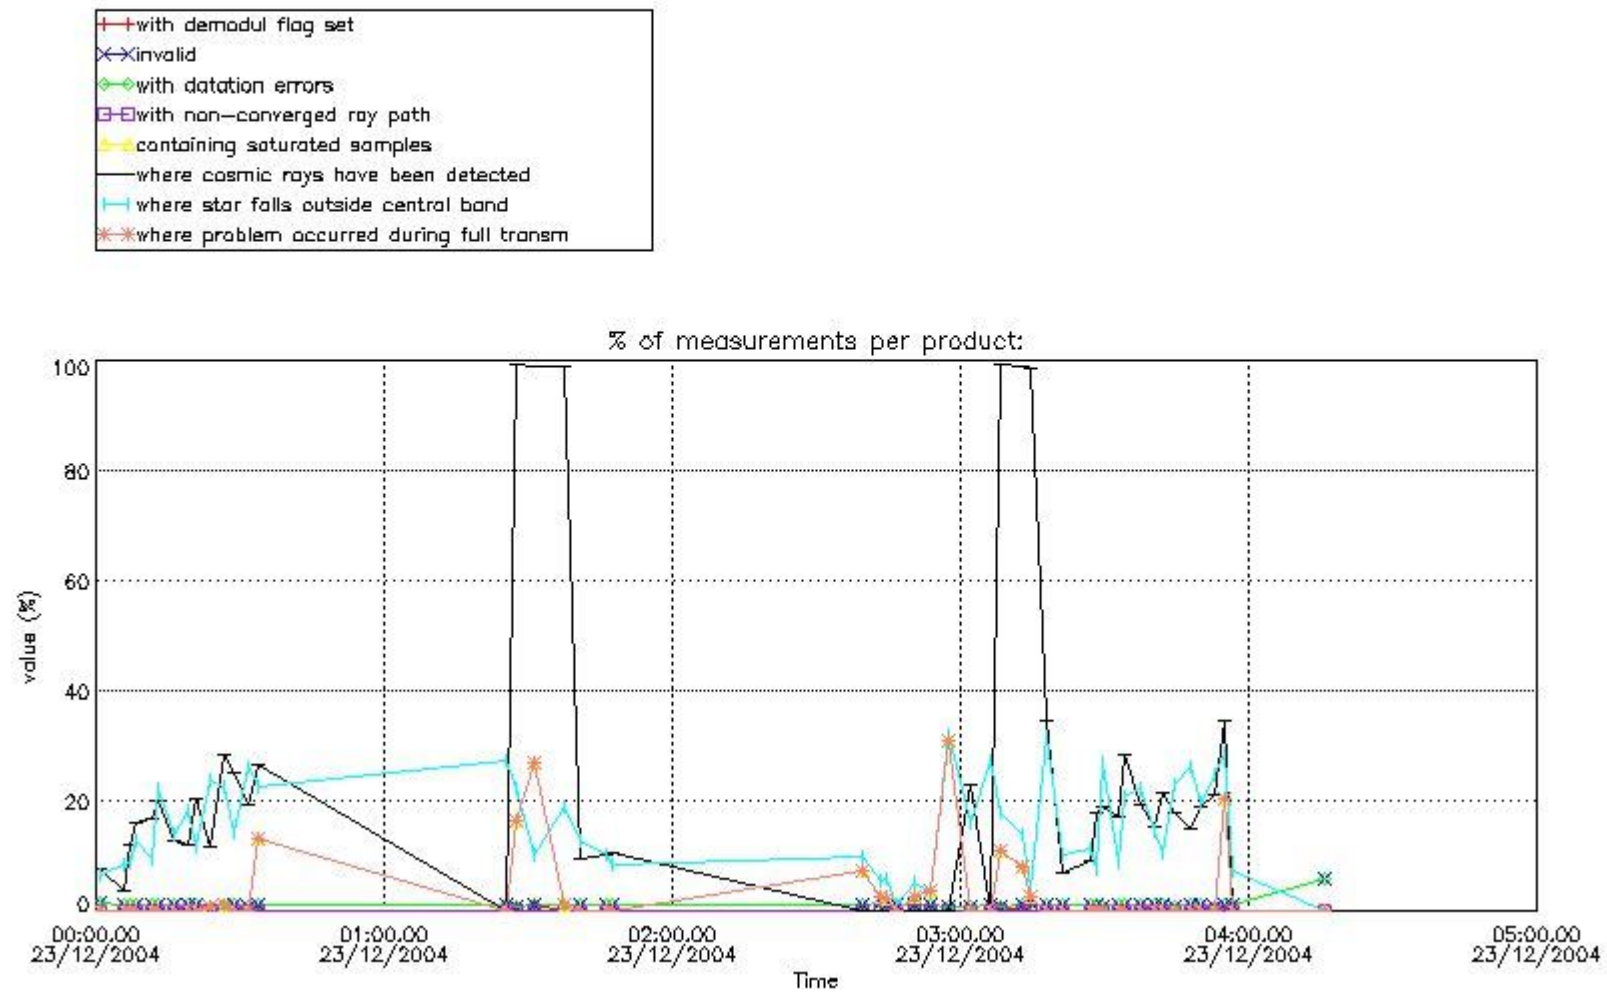

At least one measurement with demodulation flag set:	20.0000 %
Reference spectrum computed from DB:	0.00000 %
Reference spectrum with small number of measurements:	0.00000 %
SATU data not used:	0.00000 %

5.2 Plot quality information per product (time dependant)

5.3 Plot quality information per product (world map)