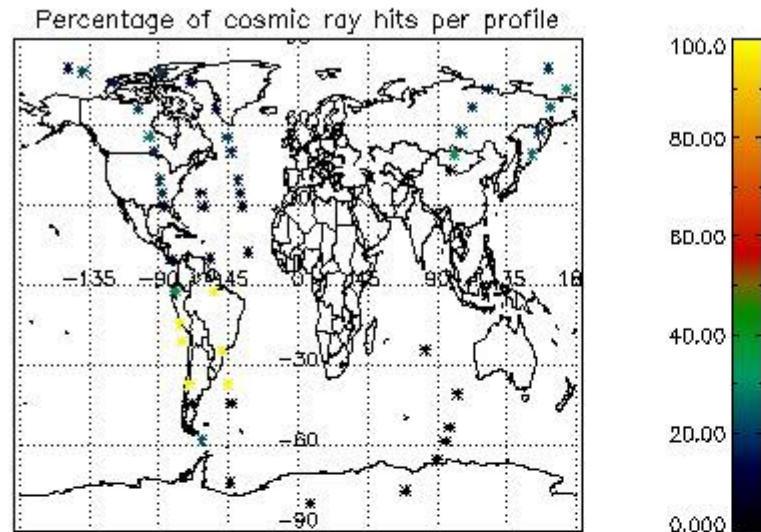

6. Statistics and plot of tangent altitude of the last measurement (DARK & BRIGHT products without errors)

6.1 Statistics on tangent altitude lost:

Statistics	DARK	BRIGHT	TWILIGHT
Mean:	15.292	15.450	12.687
St. deviation:	4.3788	7.3504	4.5308
Maximum:	20.665	29.193	21.671
Minimum:	4.1225	5.2546	8.0387
Number of data:	23.000	17.000	10.000

6.2 Plot for DARK limb products