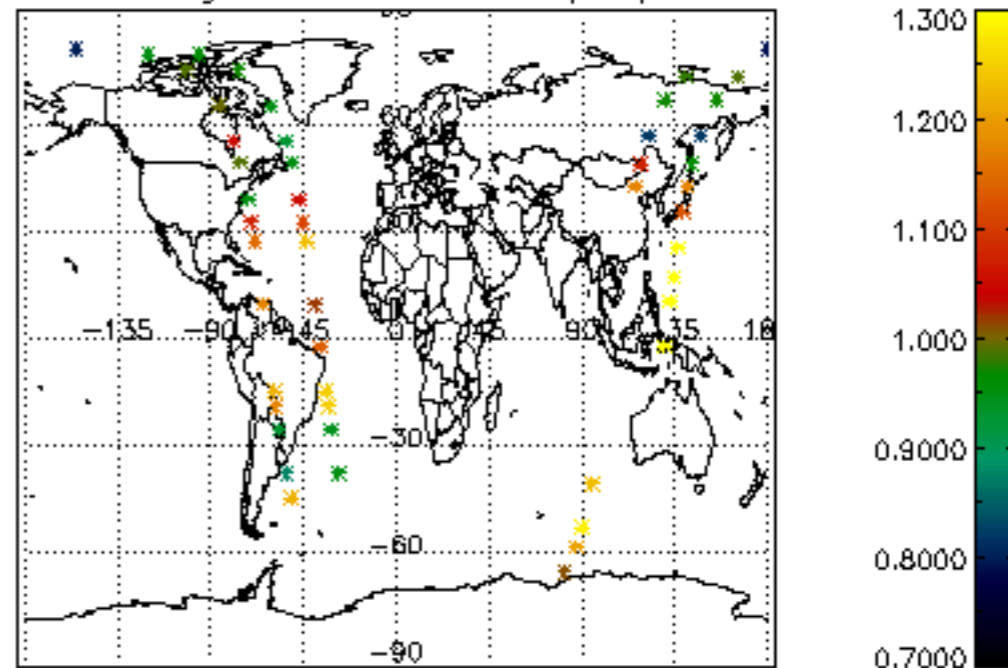

Percentage of cosmic ray hits per profile

Percentage of datation errors per profile

Percentage of star falling outside central band per profile

Percentage of saturation errors per profile

Tangent altitude at which the star is lost