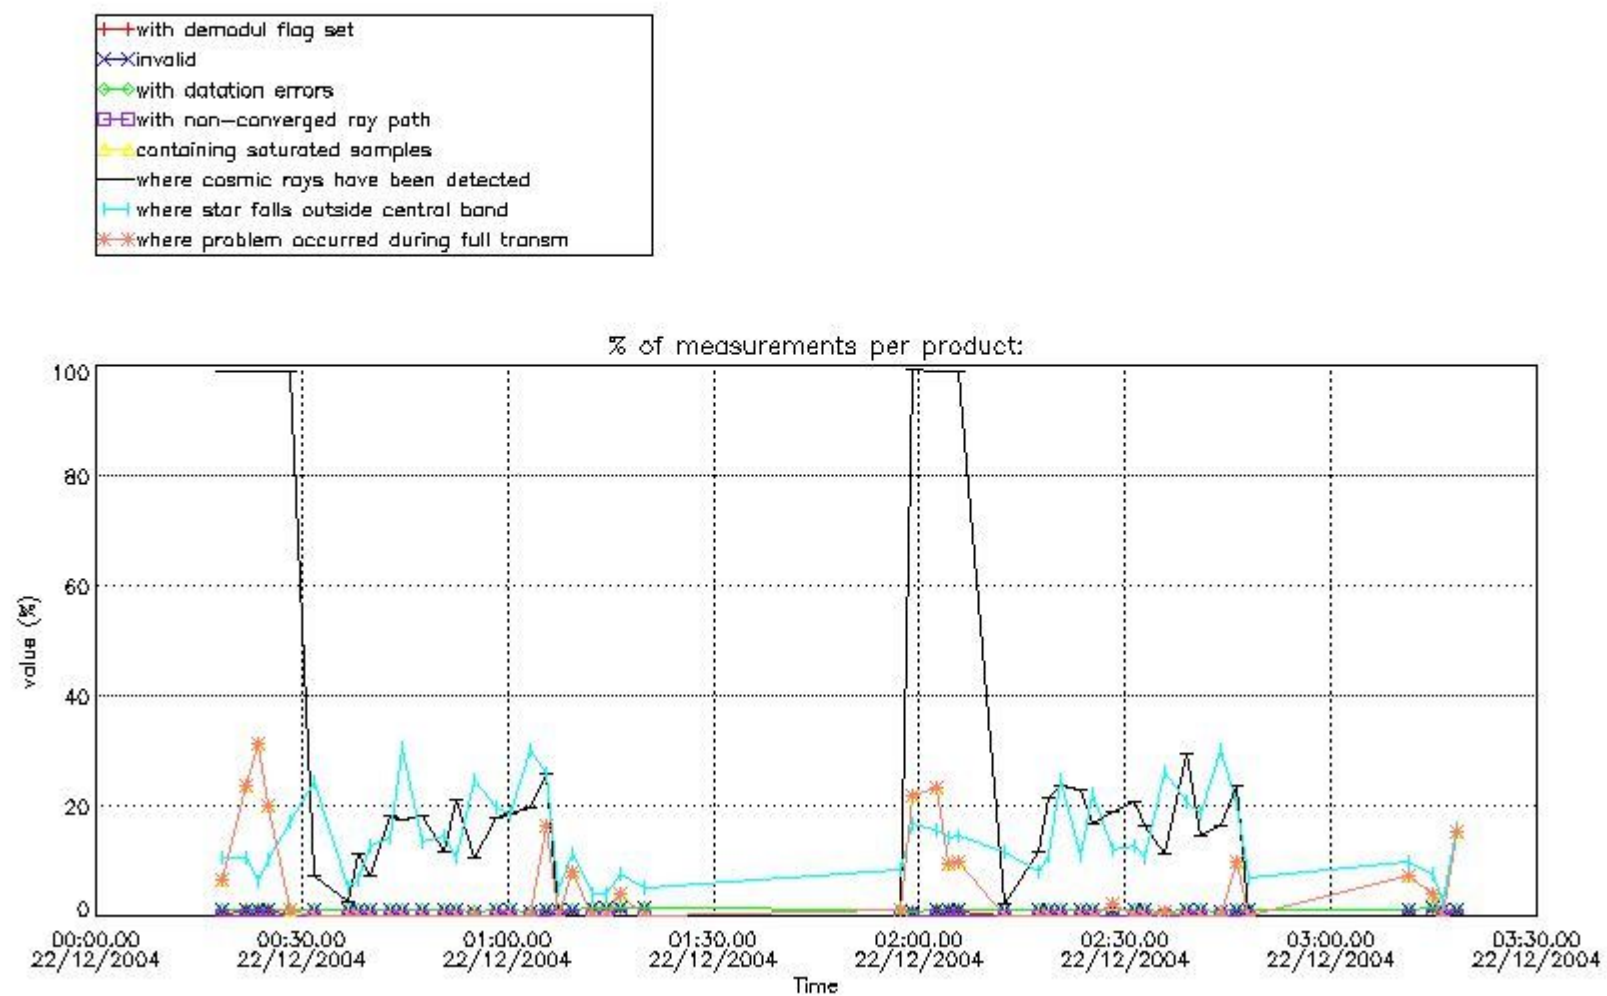

At least one measurement with demodulation flag set:	24.4898 %
Reference spectrum computed from DB:	0.00000 %
Reference spectrum with small number of measurements:	0.00000 %
SATU data not used:	0.00000 %

5.2 Plot quality information per product (time dependant)

5.3 Plot quality information per product (world map)