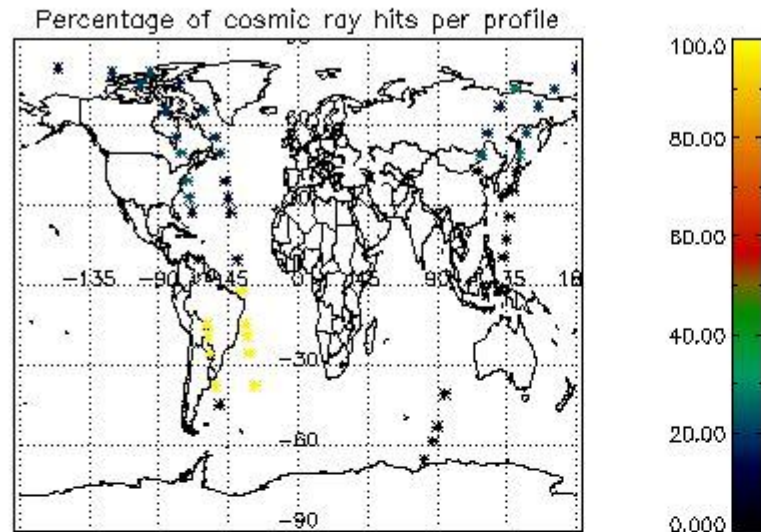

6. Statistics and plot of tangent altitude of the last measurement (DARK & BRIGHT products without errors)

6.1 Statistics on tangent altitude lost:

Statistics	DARK	BRIGHT	TWILIGHT
Mean:	15.004	15.684	14.839
St. deviation:	4.1612	6.3323	3.7773
Maximum:	21.934	24.237	19.642
Minimum:	5.5936	5.9172	8.3351
Number of data:	19.000	19.000	11.000

6.2 Plot for DARK limb products