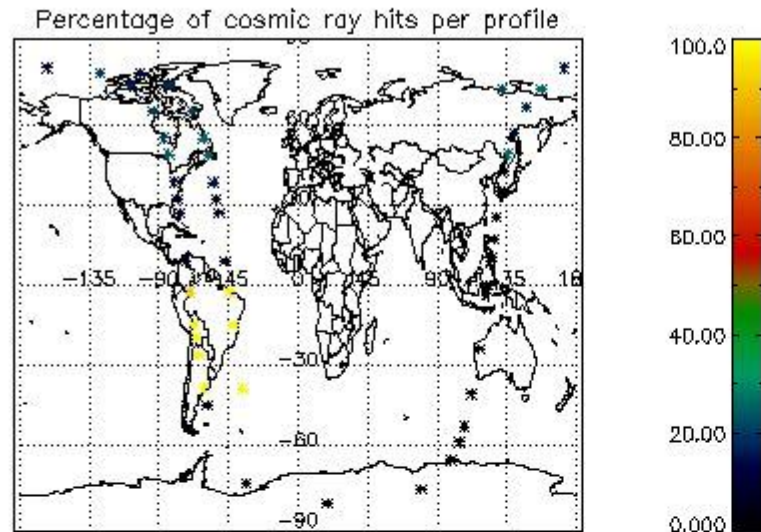

6. Statistics and plot of tangent altitude of the last measurement (DARK & BRIGHT products without errors)

6.1 Statistics on tangent altitude lost:

Statistics	DARK	BRIGHT	TWILIGHT
Mean:	13.362	16.727	13.304
St. deviation:	4.5657	6.7734	4.9996
Maximum:	22.531	27.440	21.320
Minimum:	4.8446	4.8304	7.2106
Number of data:	20.000	19.000	9.0000

6.2 Plot for DARK limb products