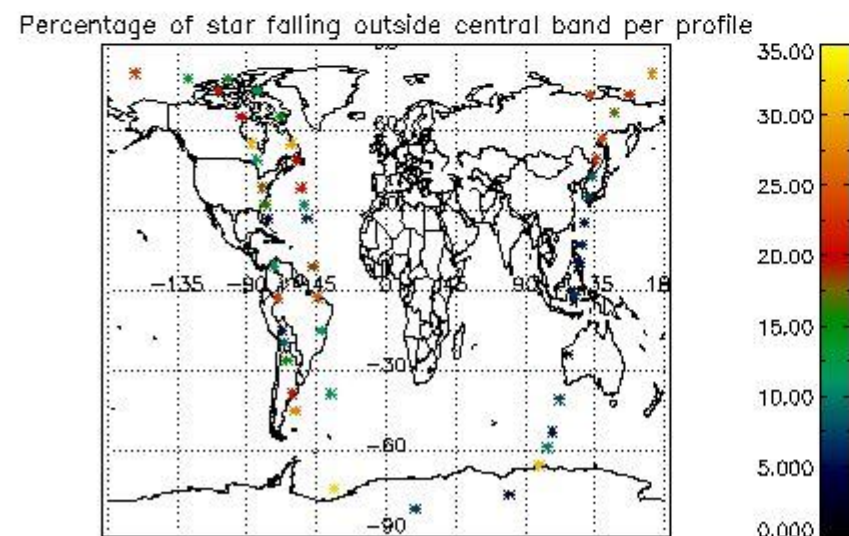

6. Statistics and plot of tangent altitude of the last measurement (DARK & BRIGHT products without errors)

6.1 Statistics on tangent altitude lost:

Statistics	DARK	BRIGHT	TWILIGHT
Mean:	13.362	16.727	13.304
St. deviation:	4.5657	6.7734	4.9996
Maximum:	22.531	27.440	21.320
Minimum:	4.8446	4.8304	7.2106
Number of data:	20.000	19.000	9.0000

6.2 Plot for DARK limb products