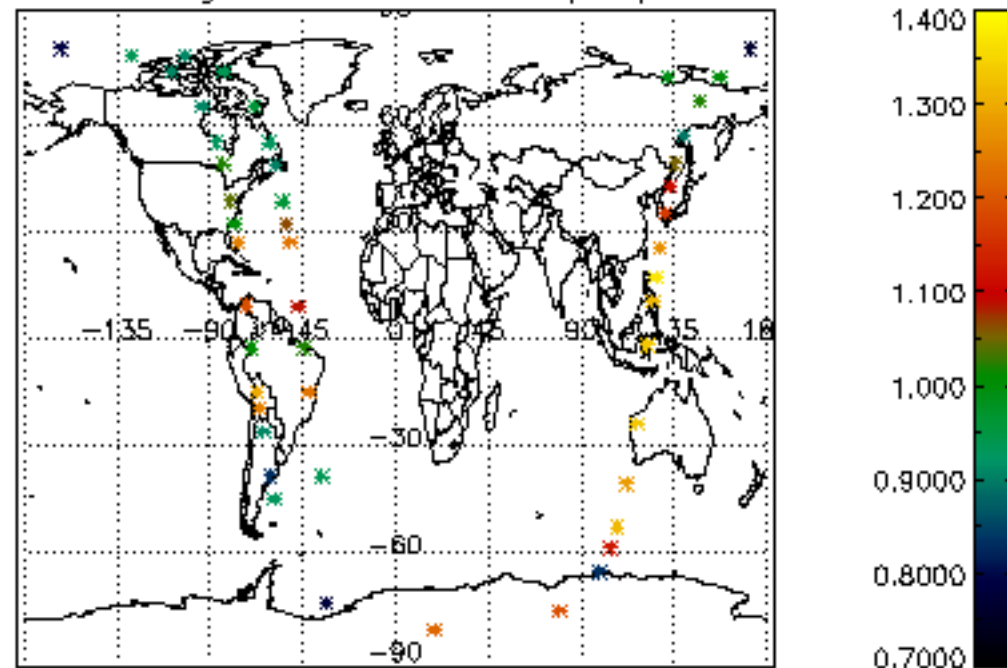

Percentage of cosmic ray hits per profile

Percentage of datation errors per profile

Percentage of star falling outside central band per profile

Percentage of saturation errors per profile

Tangent altitude at which the star is lost