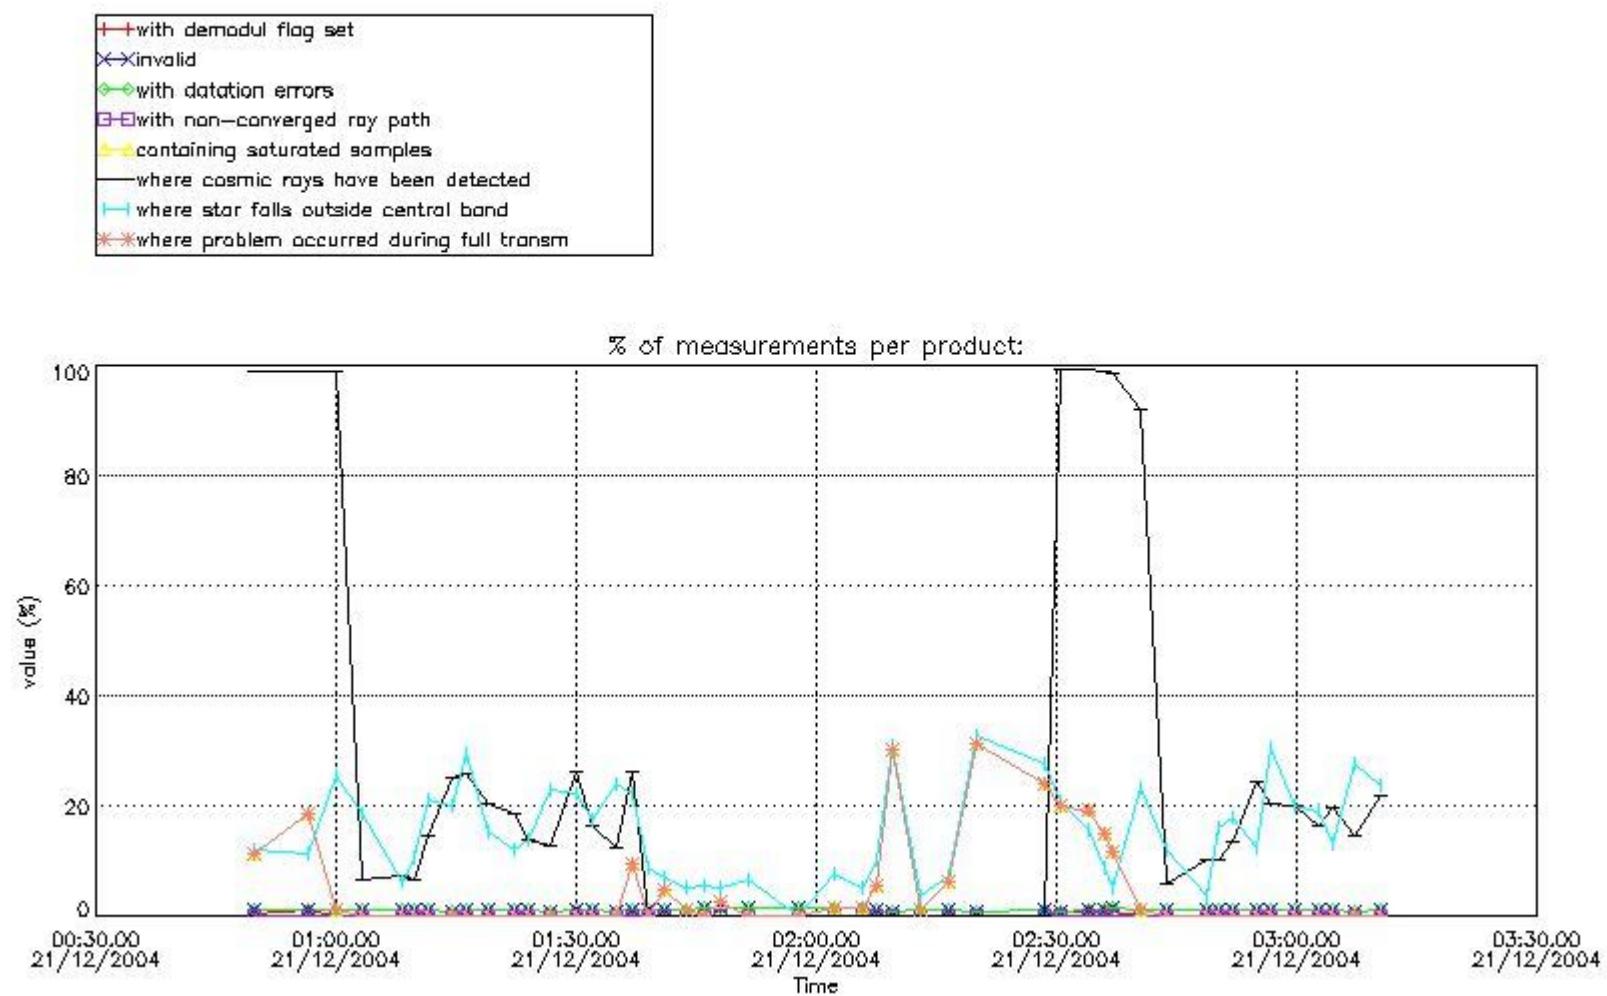

At least one measurement with demodulation flag set:	25.0000 %
Reference spectrum computed from DB:	0.00000 %
Reference spectrum with small number of measurements:	0.00000 %
SATU data not used:	0.00000 %

5.2 Plot quality information per product (time dependant)

5.3 Plot quality information per product (world map)