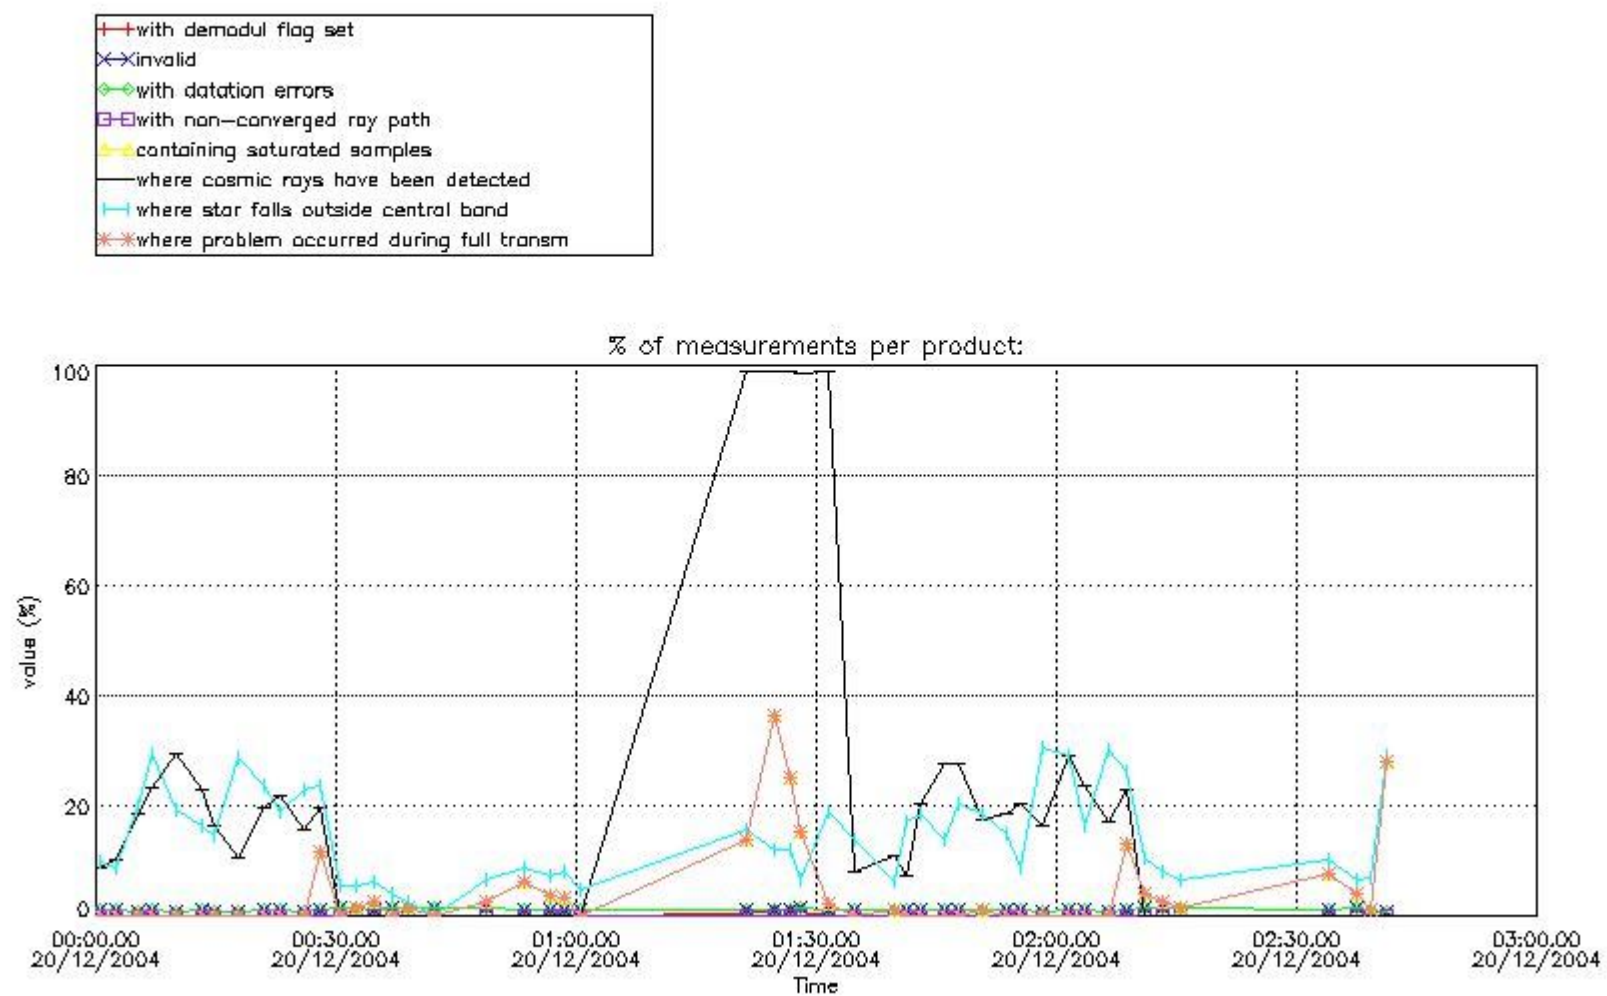

At least one measurement with demodulation flag set:	16.3265 %
Reference spectrum computed from DB:	0.00000 %
Reference spectrum with small number of measurements:	0.00000 %
SATU data not used:	0.00000 %

5.2 Plot quality information per product (time dependant)

5.3 Plot quality information per product (world map)