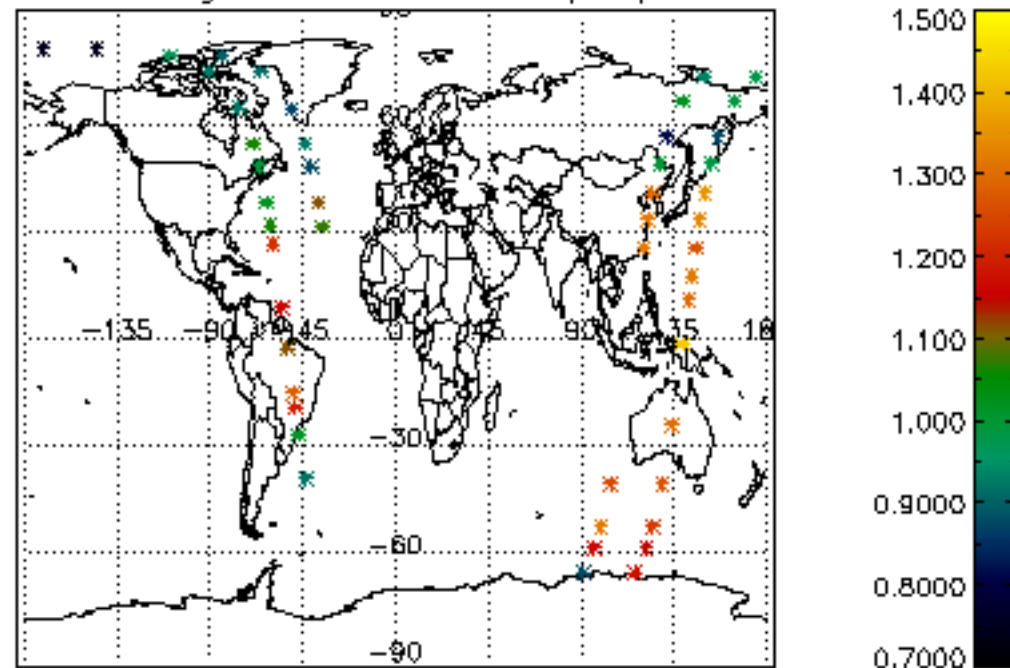

Percentage of cosmic ray hits per profile

Percentage of datation errors per profile

Percentage of star falling outside central band per profile

Percentage of saturation errors per profile

Tangent altitude at which the star is lost