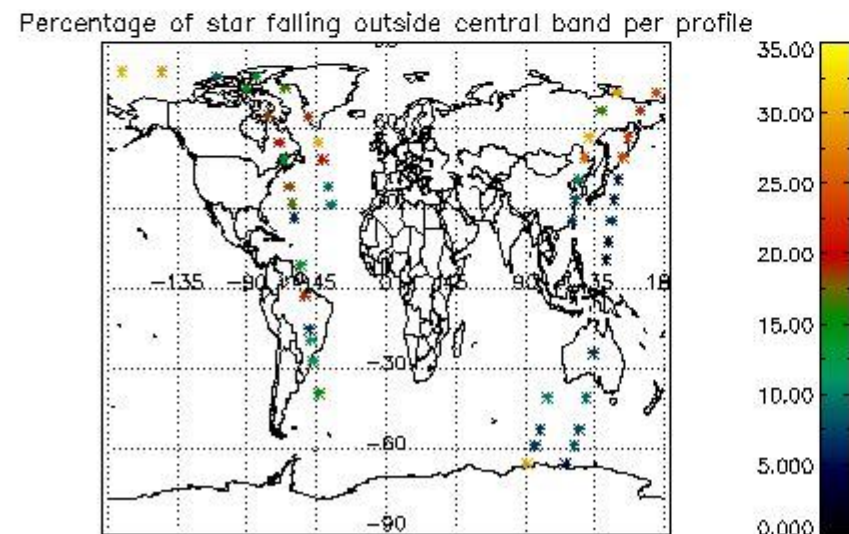

6. Statistics and plot of tangent altitude of the last measurement (DARK & BRIGHT products without errors)

6.1 Statistics on tangent altitude lost:

Statistics	DARK	BRIGHT	TWILIGHT
Mean:	14.032	17.064	13.159
St. deviation:	3.4784	6.5723	5.6213
Maximum:	20.285	28.703	20.396
Minimum:	5.8165	6.0287	6.2208
Number of data:	17.000	26.000	6.0000

6.2 Plot for DARK limb products