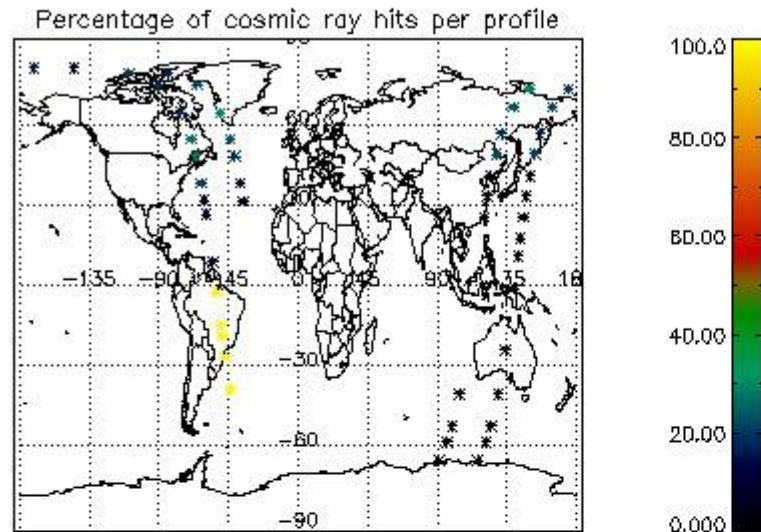

6. Statistics and plot of tangent altitude of the last measurement (DARK & BRIGHT products without errors)

6.1 Statistics on tangent altitude lost:

Statistics	DARK	BRIGHT	TWILIGHT
Mean:	14.032	17.064	13.159
St. deviation:	3.4784	6.5723	5.6213
Maximum:	20.285	28.703	20.396
Minimum:	5.8165	6.0287	6.2208
Number of data:	17.000	26.000	6.0000

6.2 Plot for DARK limb products