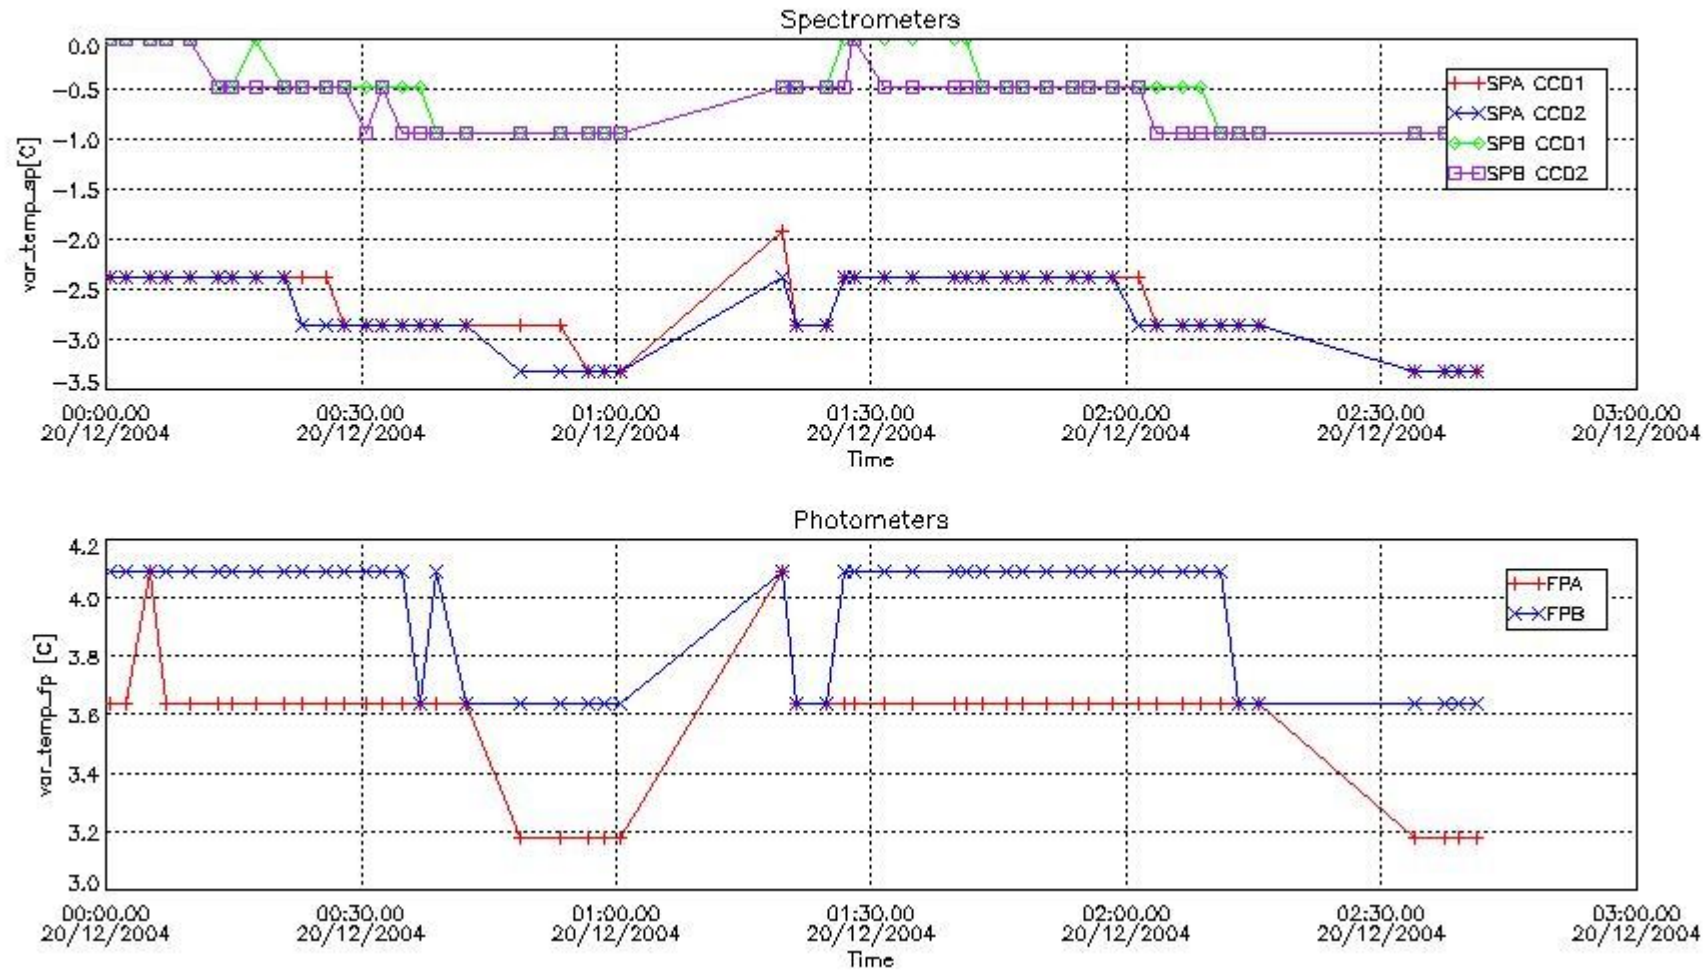

47	GOM_TRA_1PNPDE20041220_023359_000000402033_00089_14672_0000.N1	20-DEC-2004 02:33:59	Bright	40.000	60	7Bet UMi	2.0810	3950.0	80	14672	No
48	GOM_TRA_1PNPDE20041220_023724_000000382033_00089_14672_0001.N1	20-DEC-2004 02:37:24	Bright	38.000	119	14Eta Dra	2.7270	4700.0	76	14672	No
49	GOM_TRA_1PNPDE20041220_023909_000000432033_00089_14672_0002.N1	20-DEC-2004 02:39:09	Bright	43.000	55	79Zet UMa	2.0600	10200.	86	14672	No
50	GOM_TRA_1PNPDE20041220_024109_000000572033_00089_14672_0003.N1	20-DEC-2004 02:41:09	Bright	57.000	39	85Eta UMa	1.8540	24000.	114	14672	No

3. Plot of GOMOS spectrometers and photometers temperatures from level 1b data

4. Overview of dark signal processing per product

The Dark Charge (DC) is a temperature-dependant signal added to the useful measurements and it is therefore subtracted from them during the processing. There are two phenomena that produce a continuous increase of the DC: the "hot pixels" (a pixel is "hot" when its DC exceeds by a significant amount its value measured on ground at the same temperature) and the "Random Telegraphic Signal" (abrupt change positive or negative of the CCD pixel signal, random in time, affecting only the DC part of the signal and not the photon generated signal).

In this section a list of products that did not use the Dark Sky Area (DSA) observation for the DC computation is given. It is also provided the mean DC plot per product for dark limb products with no error flag set.

4.1 All products used the DSA observation for the DC computation

4.2 Plot of mean dark charges per product: only products in DARK limb conditions without errors are used