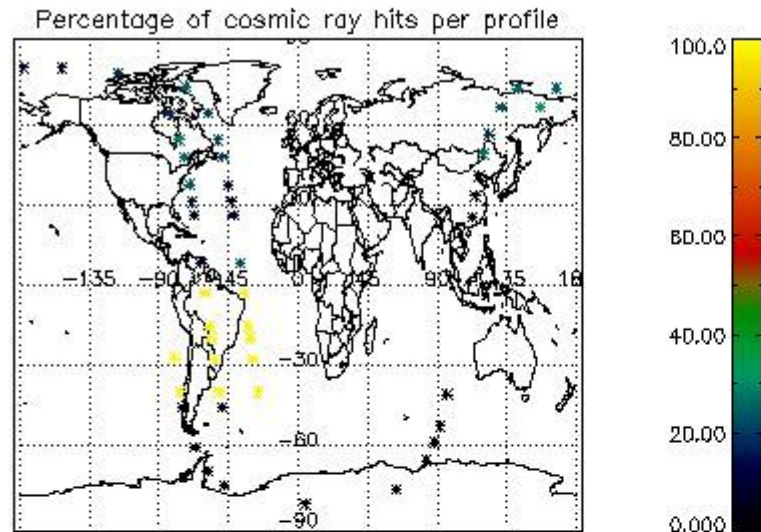

6. Statistics and plot of tangent altitude of the last measurement (DARK & BRIGHT products without errors)

6.1 Statistics on tangent altitude lost:

Statistics	DARK	BRIGHT	TWILIGHT
Mean:	13.443	15.252	15.766
St. deviation:	5.0348	6.7675	5.1035
Maximum:	23.615	25.133	22.919
Minimum:	4.0830	4.8389	5.2831
Number of data:	18.000	17.000	15.000

6.2 Plot for DARK limb products