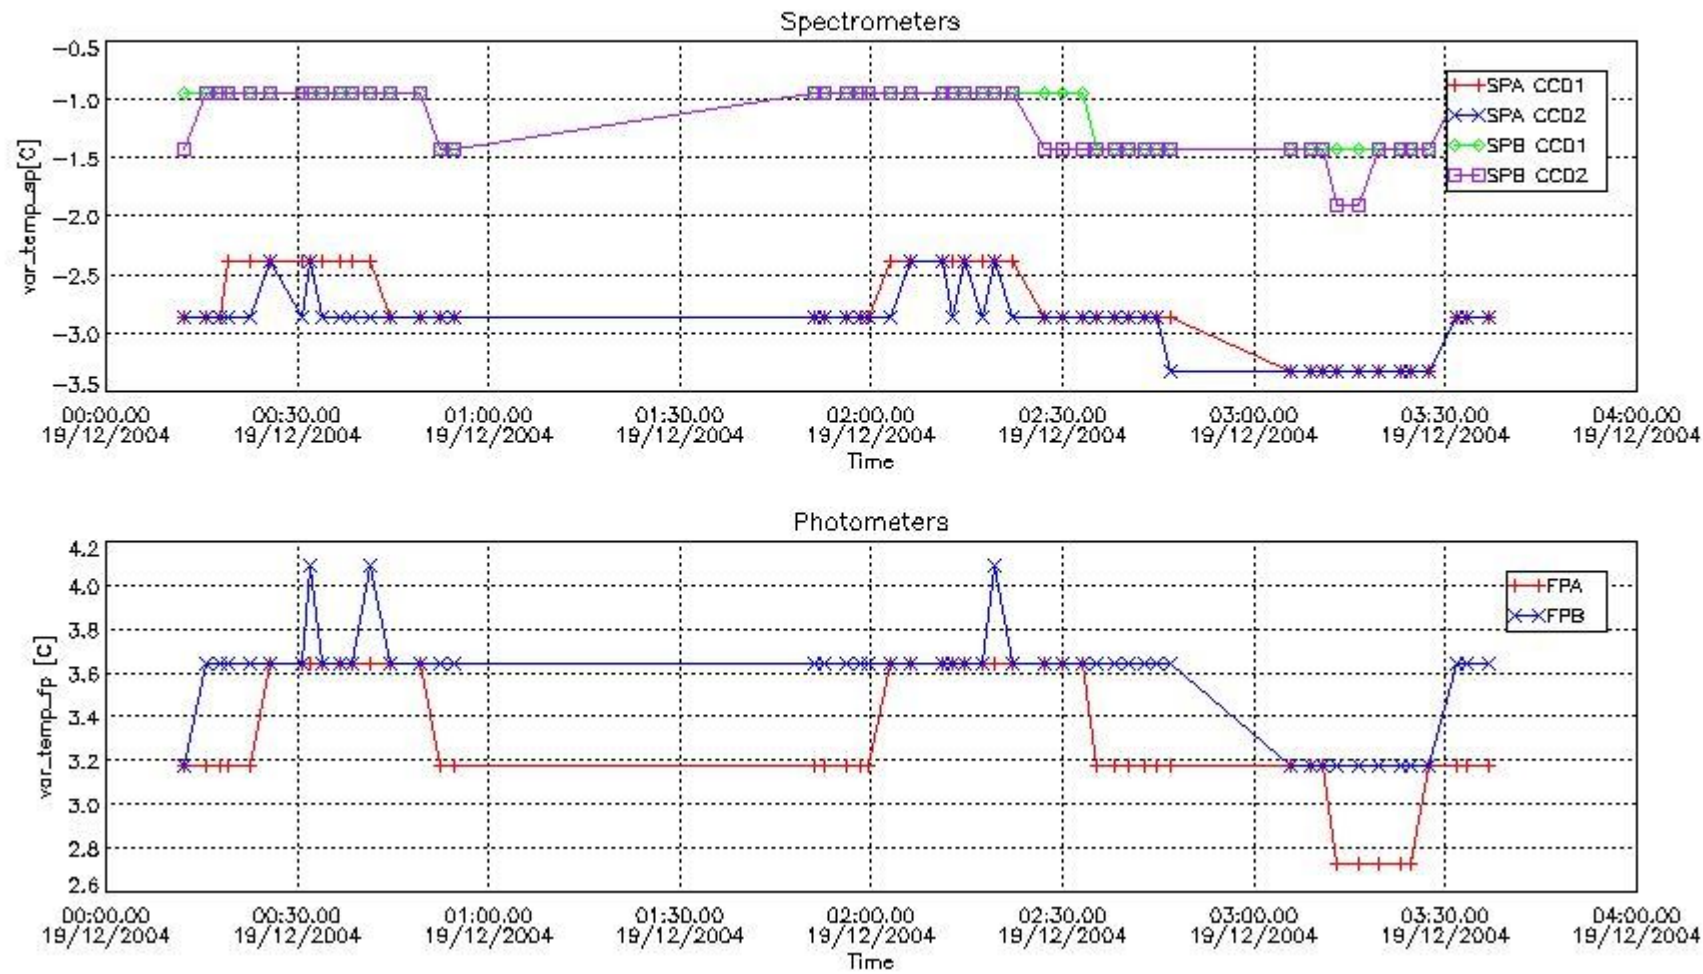

47	GOM_TRA_1PNPDE20041219_032718_00000602033_00075_14658_0008.N1	19-DEC-2004 03:27:18	Twilight	59.500	138	47Eps Vir	2.8280	4700.0	119	14658	No
48	GOM_TRA_1PNPDE20041219_033142_00000382033_00075_14658_0009.N1	19-DEC-2004 03:31:42	Twilight	37.500	122	9Alp2Lib	2.7470	9700.0	75	14658	No
49	GOM_TRA_1PNPDE20041219_033318_00000532033_00075_14658_0010.N1	19-DEC-2004 03:33:18	Twilight	53.000	15	67Alp Vir	0.97600	28000.	106	14658	No
50	GOM_TRA_1PNPDE20041219_033649_00000512033_00075_14658_0011.N1	19-DEC-2004 03:36:49	Twilight	50.500	169	46Gam Hya	2.9910	4700.0	101	14658	No

3. Plot of GOMOS spectrometers and photometers temperatures from level 1b data

4. Overview of dark signal processing per product

The Dark Charge (DC) is a temperature-dependant signal added to the useful measurements and it is therefore subtracted from them during the processing. There are two phenomena that produce a continuous increase of the DC: the "hot pixels" (a pixel is "hot" when its DC exceeds by a significant amount its value measured on ground at the same temperature) and the "Random Telegraphic Signal" (abrupt change positive or negative of the CCD pixel signal, random in time, affecting only the DC part of the signal and not the photon generated signal).

In this section a list of products that did not use the Dark Sky Area (DSA) observation for the DC computation is given. It is also provided the mean DC plot per product for dark limb products with no error flag set.

4.1 All products used the DSA observation for the DC computation

4.2 Plot of mean dark charges per product: only products in DARK limb conditions without errors are used