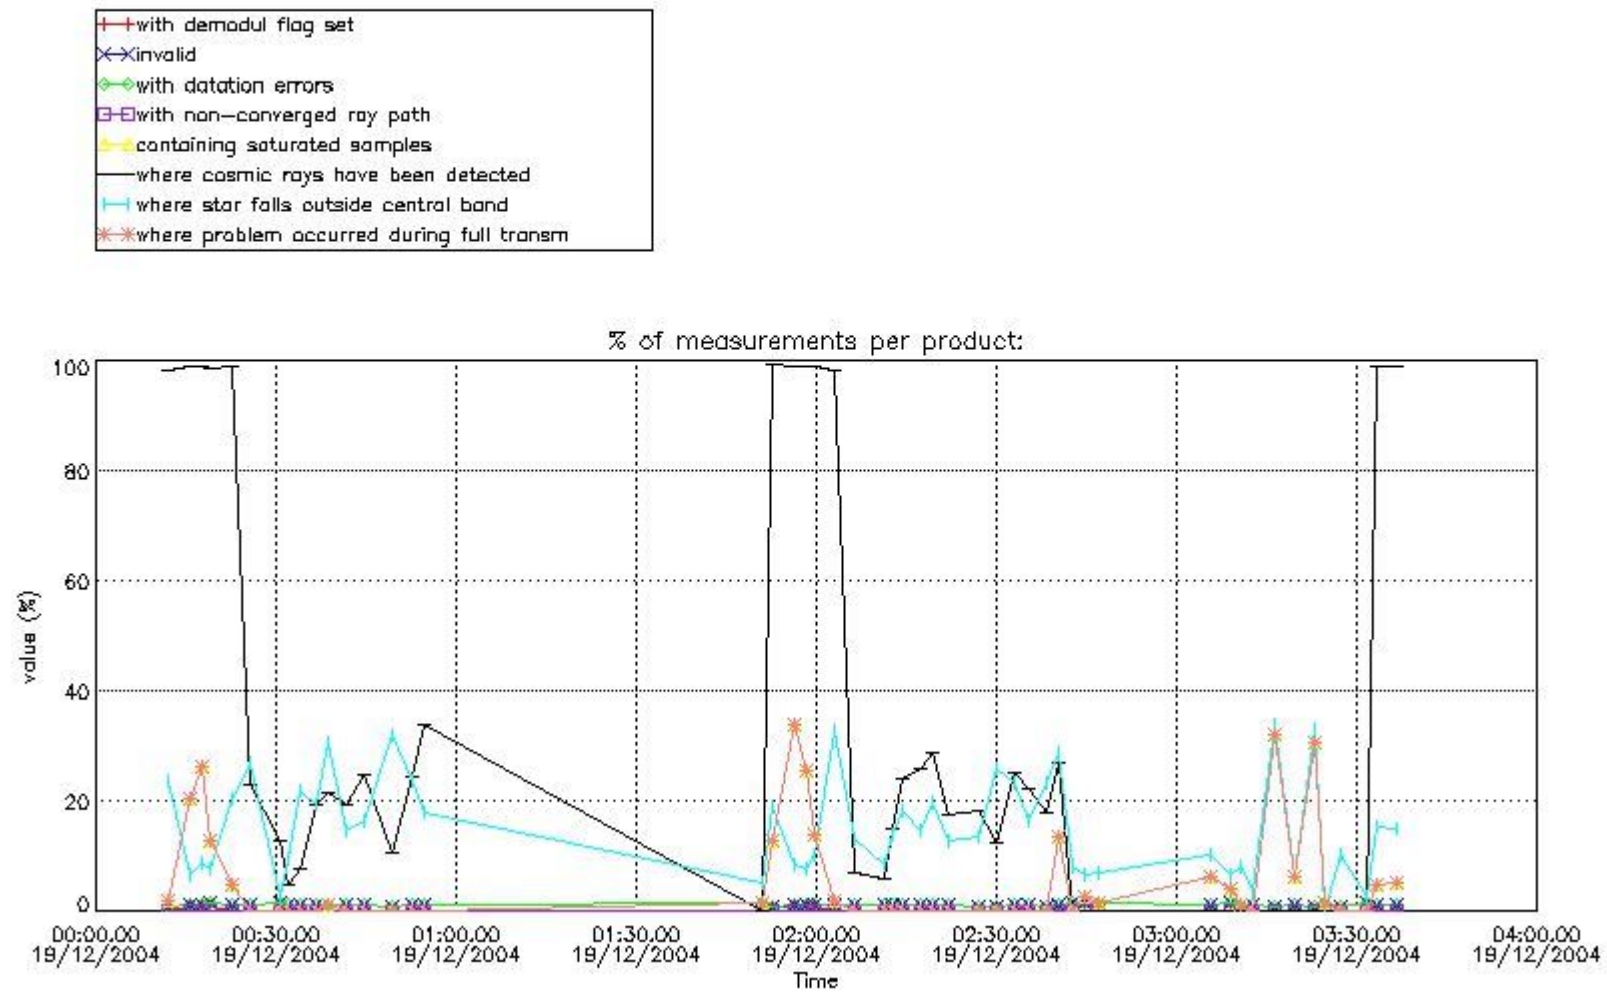

At least one measurement with demodulation flag set:	32.0000 %
Reference spectrum computed from DB:	0.00000 %
Reference spectrum with small number of measurements:	0.00000 %
SATU data not used:	0.00000 %

5.2 Plot quality information per product (time dependant)

5.3 Plot quality information per product (world map)