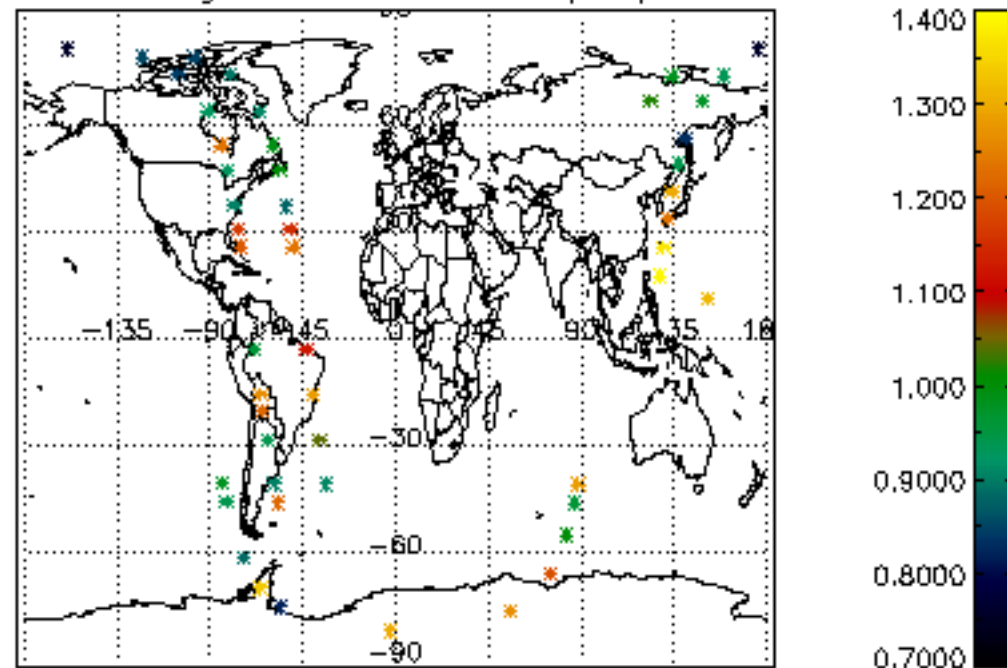

Percentage of cosmic ray hits per profile

Percentage of datation errors per profile

Percentage of star falling outside central band per profile

Percentage of saturation errors per profile

Tangent altitude at which the star is lost