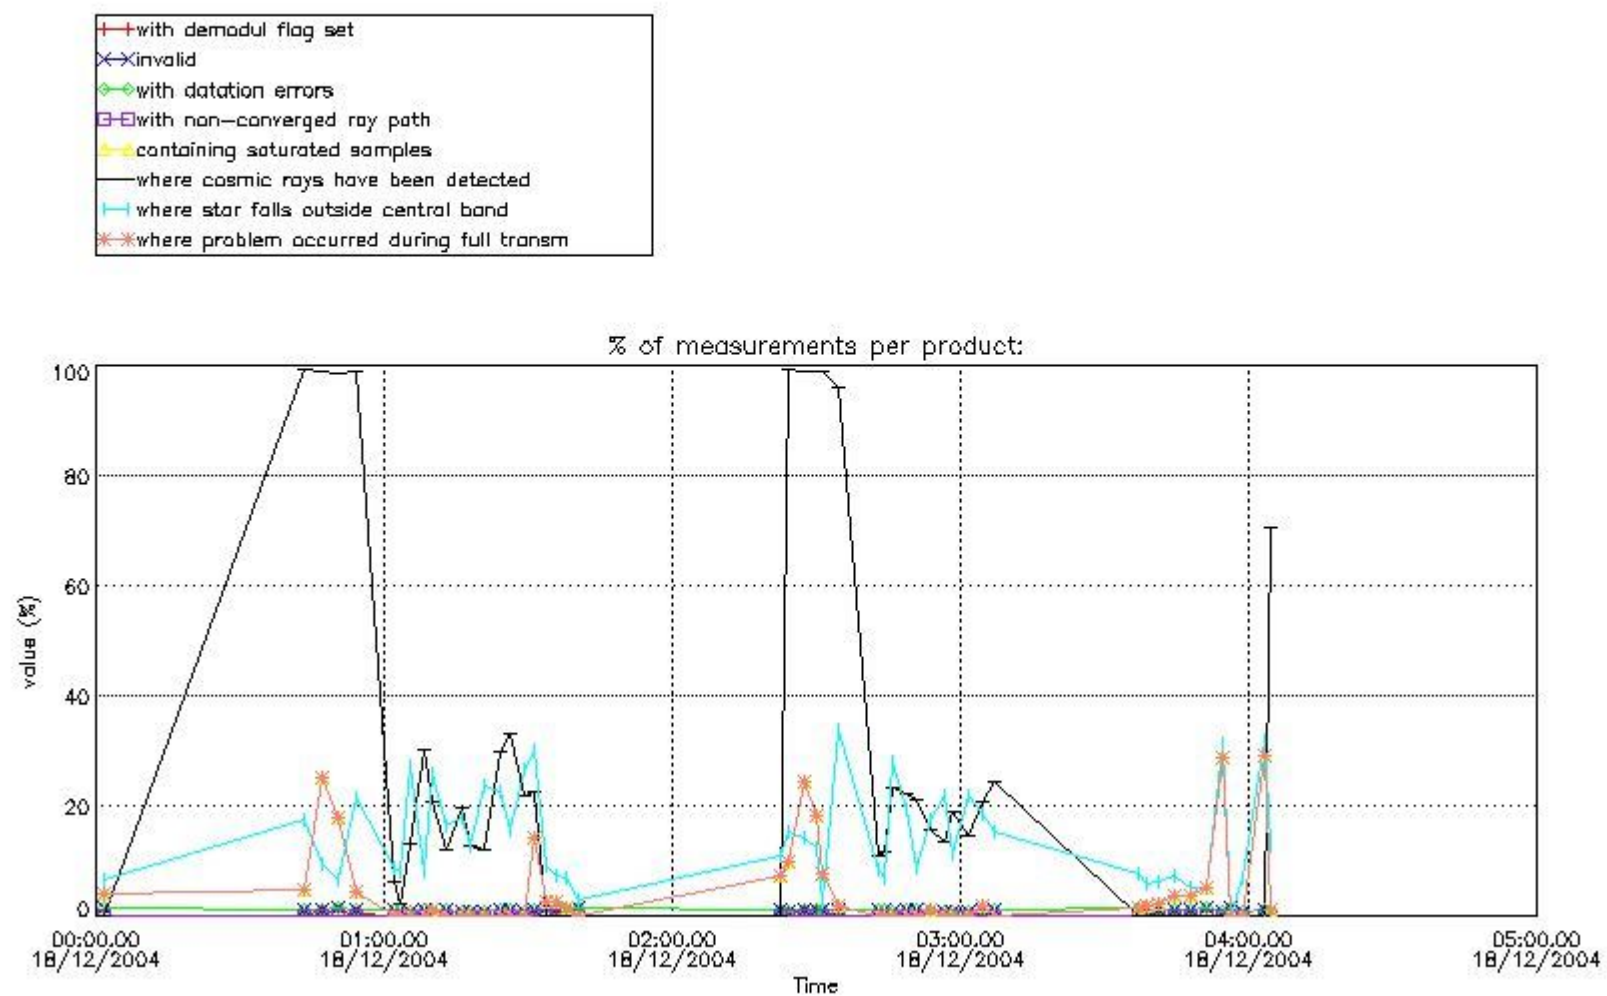

At least one measurement with demodulation flag set:	24.0000 %
Reference spectrum computed from DB:	0.00000 %
Reference spectrum with small number of measurements:	0.00000 %
SATU data not used:	0.00000 %

5.2 Plot quality information per product (time dependant)

5.3 Plot quality information per product (world map)