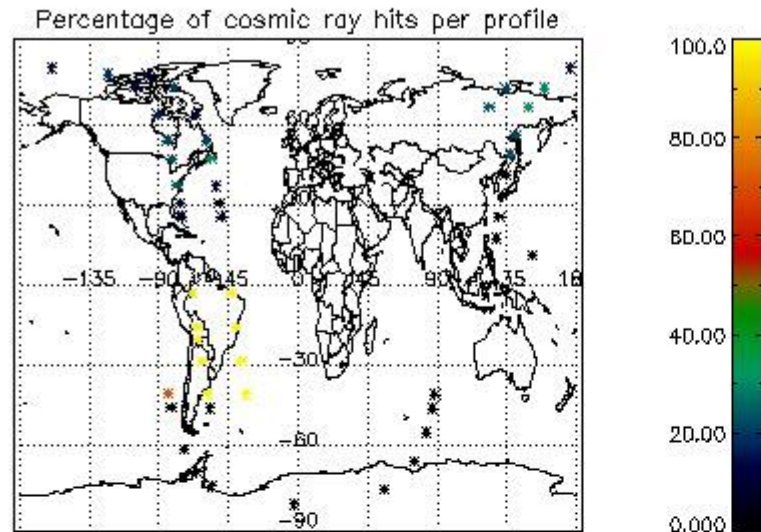

6. Statistics and plot of tangent altitude of the last measurement (DARK & BRIGHT products without errors)

6.1 Statistics on tangent altitude lost:

Statistics	DARK	BRIGHT	TWILIGHT
Mean:	13.496	17.107	14.383
St. deviation:	5.2871	6.1239	4.7505
Maximum:	20.174	26.009	22.388
Minimum:	3.9241	5.9452	5.5890
Number of data:	18.000	20.000	12.000

6.2 Plot for DARK limb products