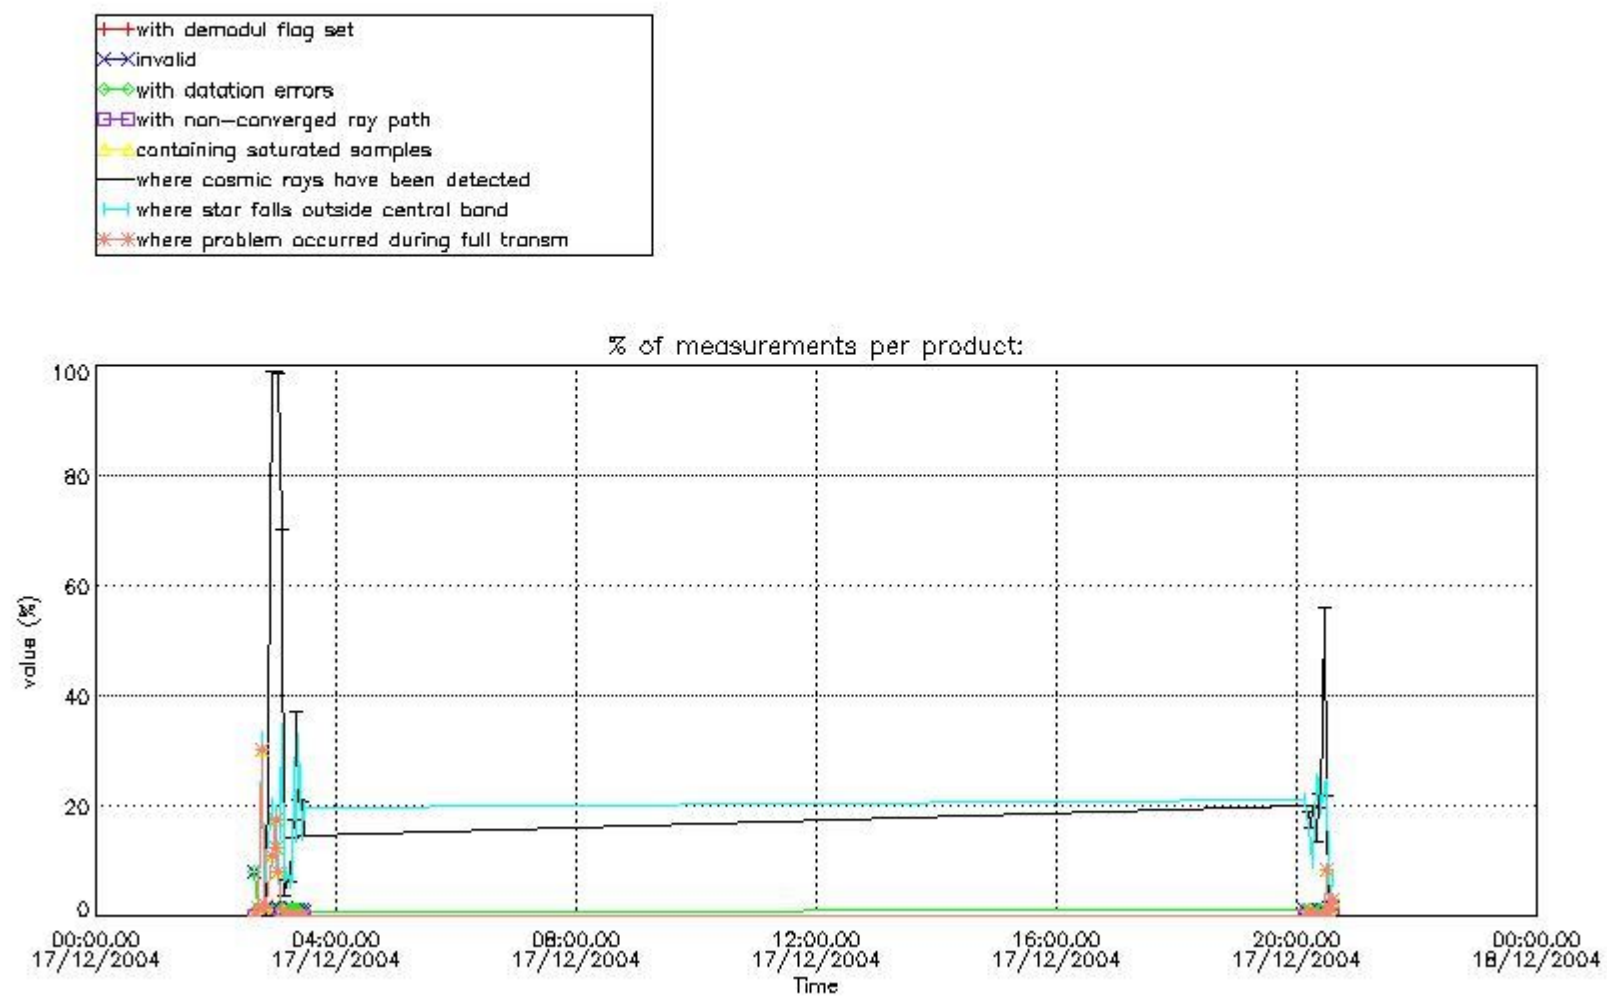

At least one measurement with demodulation flag set:	16.1290 %
Reference spectrum computed from DB:	0.00000 %
Reference spectrum with small number of measurements:	0.00000 %
SATU data not used:	0.00000 %

5.2 Plot quality information per product (time dependant)

5.3 Plot quality information per product (world map)