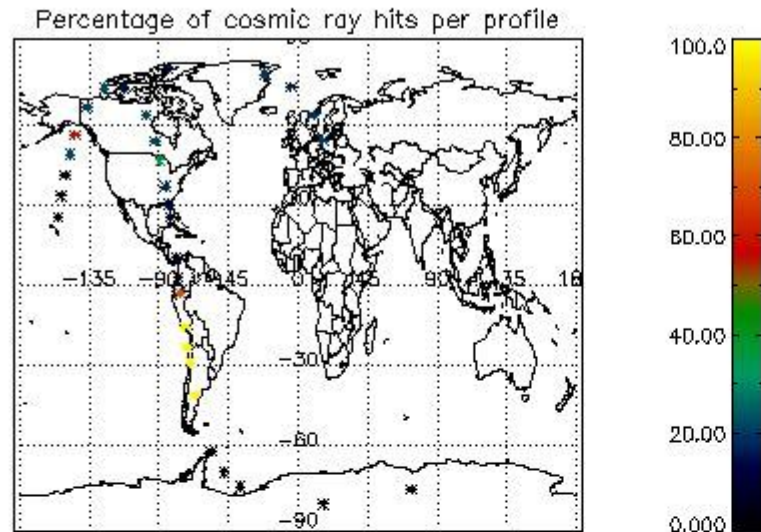

6. Statistics and plot of tangent altitude of the last measurement (DARK & BRIGHT products without errors)

6.1 Statistics on tangent altitude lost:

Statistics	DARK	BRIGHT	TWILIGHT
Mean:	13.817	16.928	14.073
St. deviation:	5.8123	7.4056	4.8271
Maximum:	21.015	26.652	20.370
Minimum:	3.7810	5.4212	8.6011
Number of data:	14.000	12.000	5.0000

6.2 Plot for DARK limb products