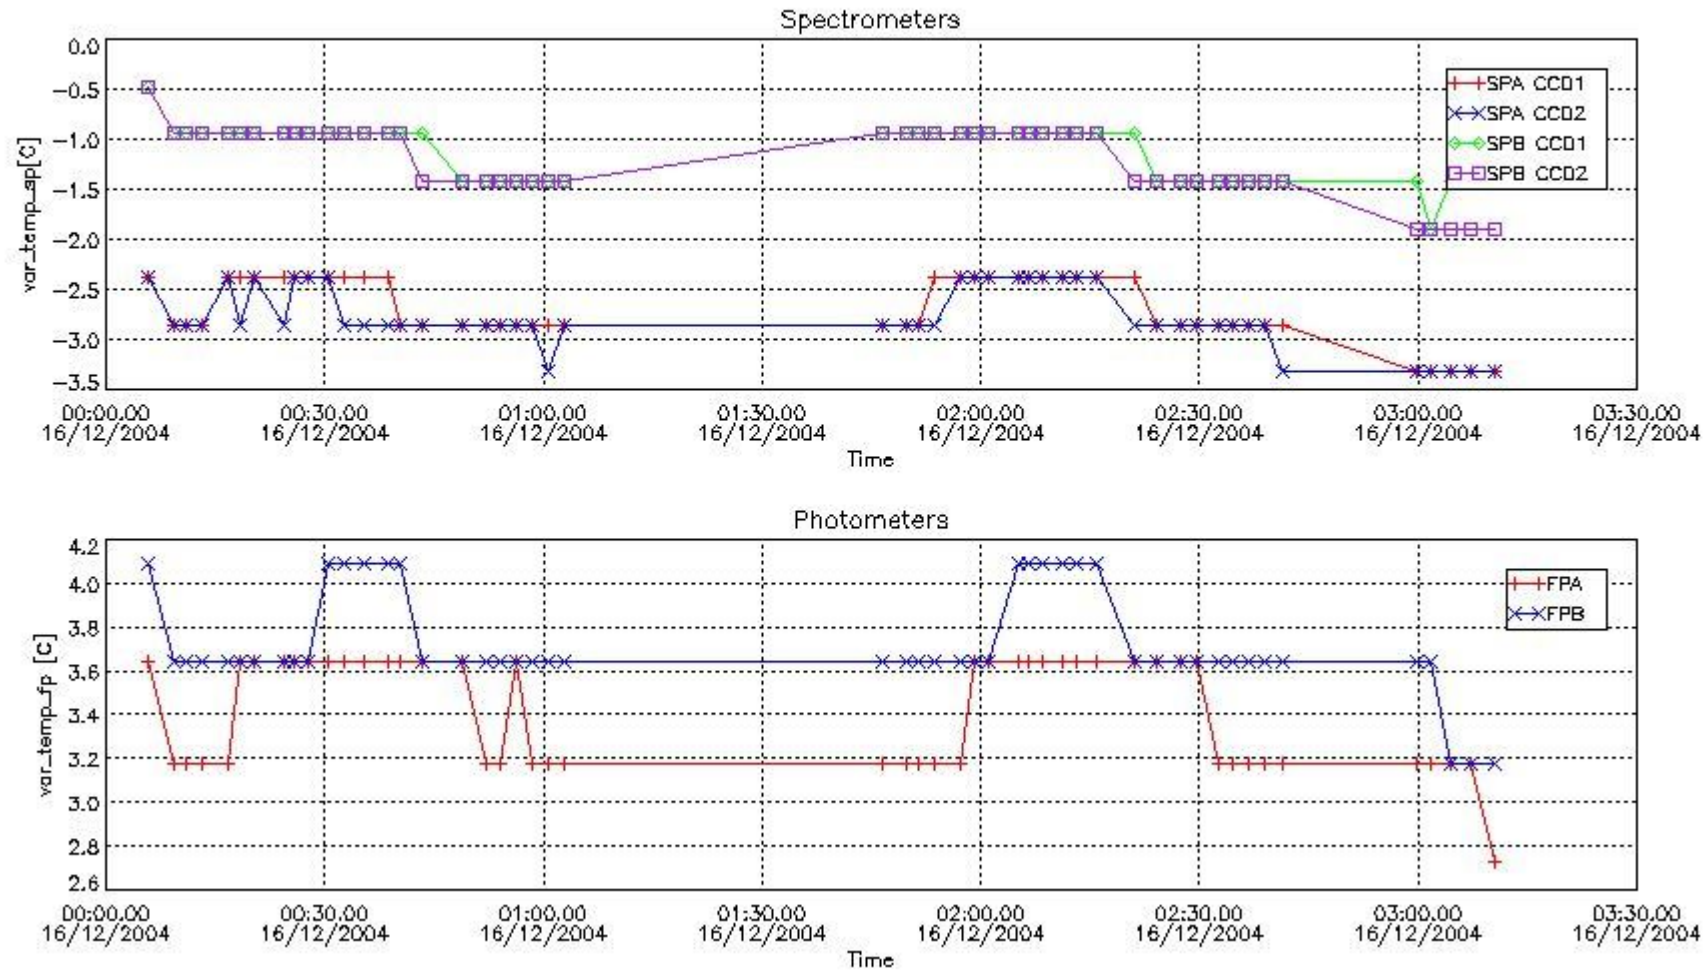

47	GOM_TRA_1PNPDE20041216_030141_000000532033_00032_14615_0001.N1	16-DEC-2004 03:01:41	Bright	52.500	82	48Bet UMa	2.3650	10600.	105	14615	No
48	GOM_TRA_1PNPDE20041216_030431_000000432033_00032_14615_0002.N1	16-DEC-2004 03:04:31	Bright	42.500	32	77Eps UMa	1.7630	11000.	85	14615	No
49	GOM_TRA_1PNPDE20041216_030705_000000422033_00032_14615_0003.N1	16-DEC-2004 03:07:05	Bright	42.000	39	85Eta UMa	1.8540	24000.	84	14615	No
50	GOM_TRA_1PNPDE20041216_031027_000000392033_00032_14615_0004.N1	16-DEC-2004 03:10:27	Bright	38.500	180	27Gam Boo	3.0400	8000.0	77	14615	No

3. Plot of GOMOS spectrometers and photometers temperatures from level 1b data

4. Overview of dark signal processing per product

The Dark Charge (DC) is a temperature-dependant signal added to the useful measurements and it is therefore subtracted from them during the processing. There are two phenomena that produce a continuous increase of the DC: the "hot pixels" (a pixel is "hot" when its DC exceeds by a significant amount its value measured on ground at the same temperature) and the "Random Telegraphic Signal" (abrupt change positive or negative of the CCD pixel signal, random in time, affecting only the DC part of the signal and not the photon generated signal).

In this section a list of products that did not use the Dark Sky Area (DSA) observation for the DC computation is given. It is also provided the mean DC plot per product for dark limb products with no error flag set.

4.1 All products used the DSA observation for the DC computation

4.2 Plot of mean dark charges per product: only products in DARK limb conditions without errors are used