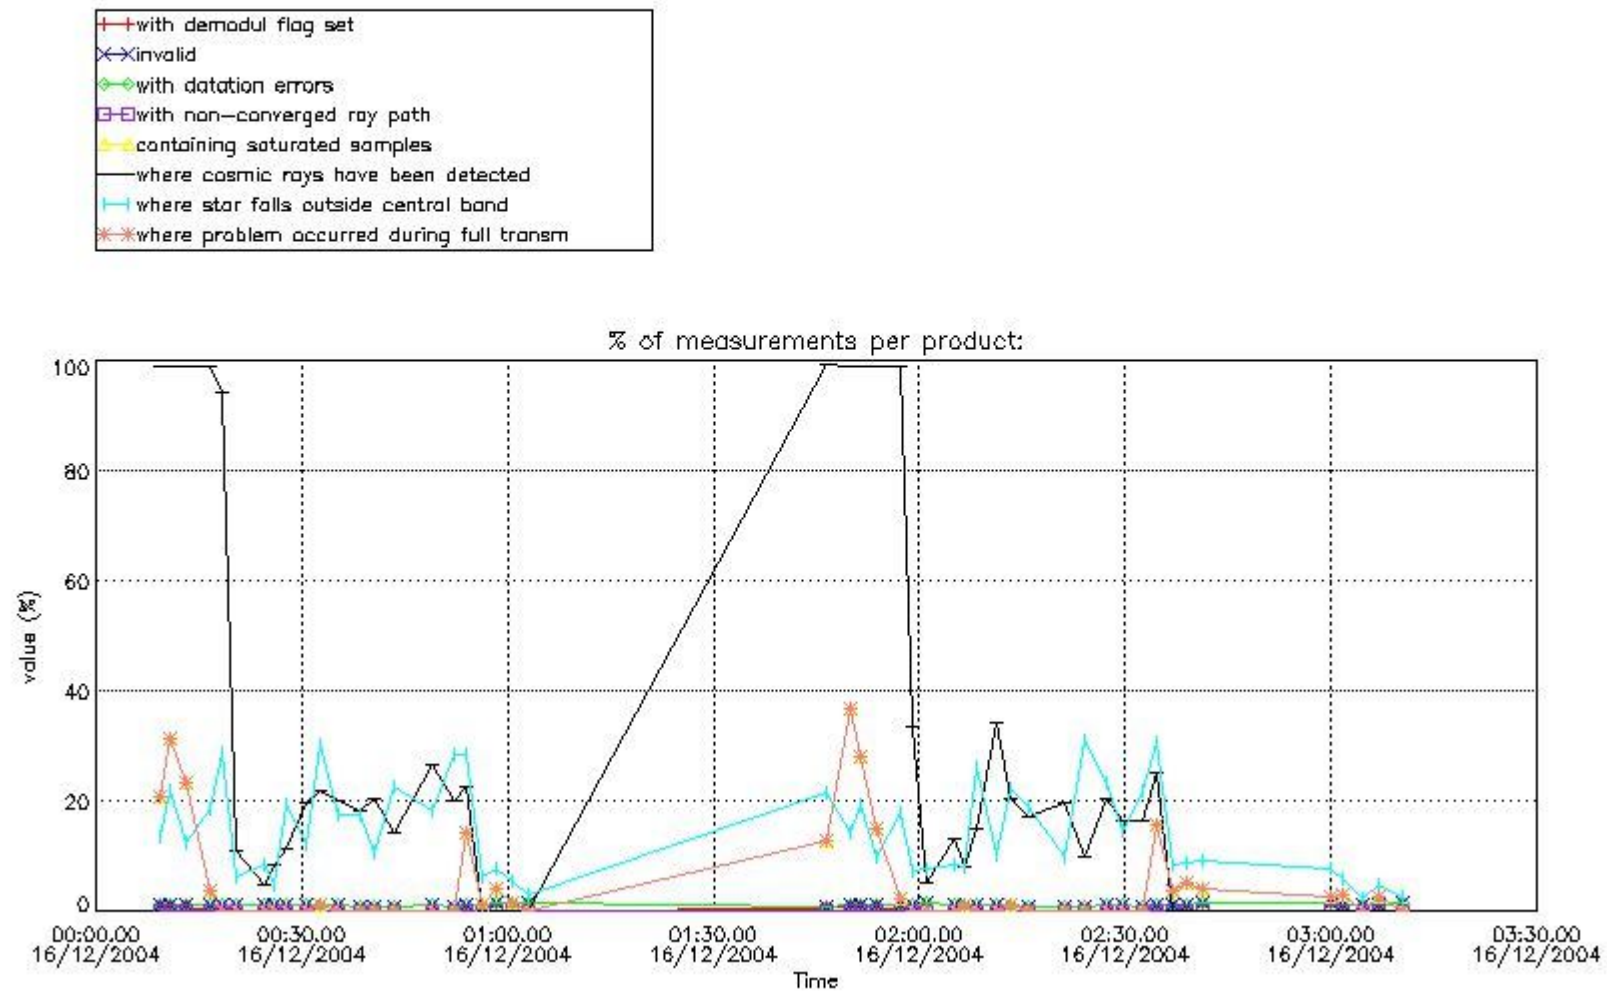

At least one measurement with demodulation flag set:	28.5714 %
Reference spectrum computed from DB:	0.00000 %
Reference spectrum with small number of measurements:	0.00000 %
SATU data not used:	0.00000 %

5.2 Plot quality information per product (time dependant)

5.3 Plot quality information per product (world map)