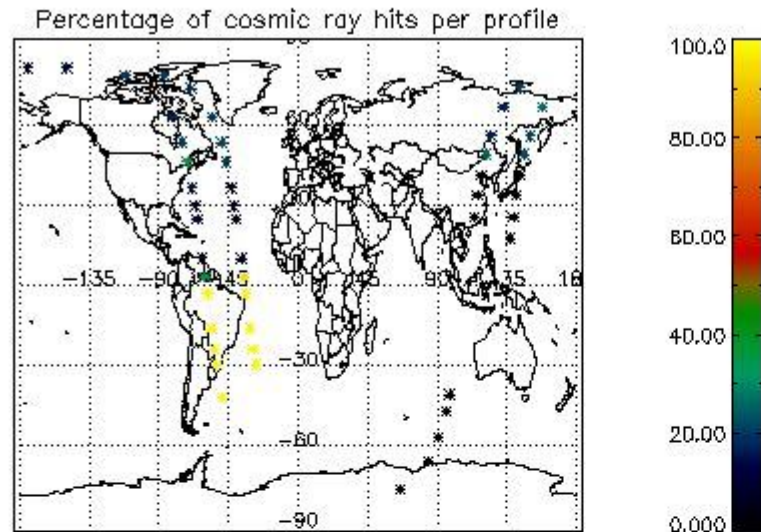

6. Statistics and plot of tangent altitude of the last measurement (DARK & BRIGHT products without errors)

6.1 Statistics on tangent altitude lost:

Statistics	DARK	BRIGHT	TWILIGHT
Mean:	15.040	16.625	12.424
St. deviation:	4.9289	6.2387	3.6305
Maximum:	22.320	24.423	17.600
Minimum:	5.3143	6.2254	5.8951
Number of data:	21.000	19.000	9.0000

6.2 Plot for DARK limb products