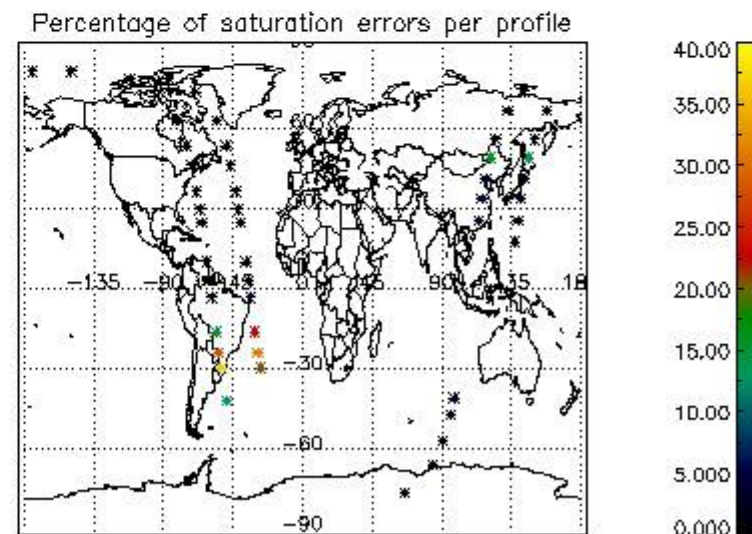

6. Statistics and plot of tangent altitude of the last measurement (DARK & BRIGHT products without errors)

6.1 Statistics on tangent altitude lost:

Statistics	DARK	BRIGHT	TWILIGHT
Mean:	15.040	16.625	12.424
St. deviation:	4.9289	6.2387	3.6305
Maximum:	22.320	24.423	17.600
Minimum:	5.3143	6.2254	5.8951
Number of data:	21.000	19.000	9.0000

6.2 Plot for DARK limb products