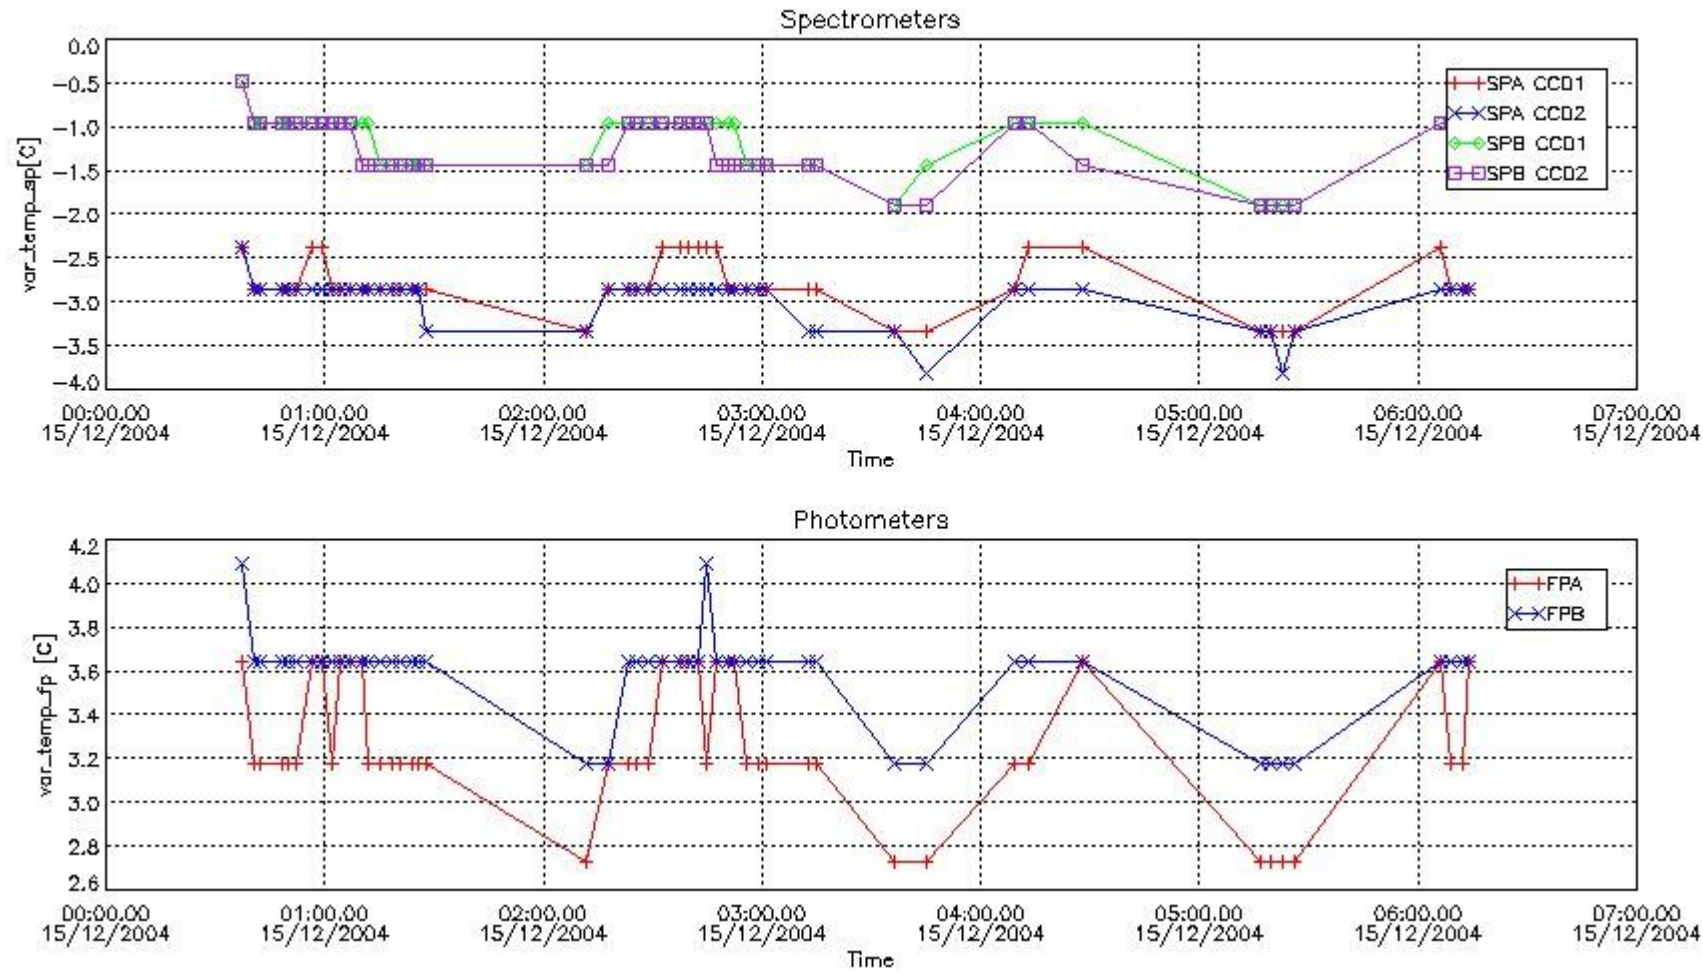

47	GOM_TRA_1PNPDE20041215_060559_000000552033_00020_14603_0017.N1	15-DEC-2004 06:05:59	Dark	55.000	2	Alp Car	-0.73600	7000.0	110	14603	No
48	GOM_TRA_1PNPDE20041215_060842_000000542033_00020_14603_0018.N1	15-DEC-2004 06:08:42	Dark	53.500	117	Pi Pup	2.7060	3800.0	107	14603	No
49	GOM_TRA_1PNPDE20041215_061158_000000582033_00020_14603_0019.N1	15-DEC-2004 06:11:58	Dark	58.000	23	21Eps CMa	1.5020	26000.	116	14603	No
50	GOM_TRA_1PNPDE20041215_061348_000000572033_00020_14603_0020.N1	15-DEC-2004 06:13:48	Dark	56.500	179	24Omi2CMa	3.0320	24000.	113	14603	No

3. Plot of GOMOS spectrometers and photometers temperatures from level 1b data

4. Overview of dark signal processing per product

The Dark Charge (DC) is a temperature-dependant signal added to the useful measurements and it is therefore subtracted from them during the processing. There are two phenomena that produce a continuous increase of the DC: the "hot pixels" (a pixel is "hot" when its DC exceeds by a significant amount its value measured on ground at the same temperature) and the "Random Telegraphic Signal" (abrupt change positive or negative of the CCD pixel signal, random in time, affecting only the DC part of the signal and not the photon generated signal).

In this section a list of products that did not use the Dark Sky Area (DSA) observation for the DC computation is given. It is also provided the mean DC plot per product for dark limb products with no error flag set.

4.1 All products used the DSA observation for the DC computation

4.2 Plot of mean dark charges per product: only products in DARK limb conditions without errors are used