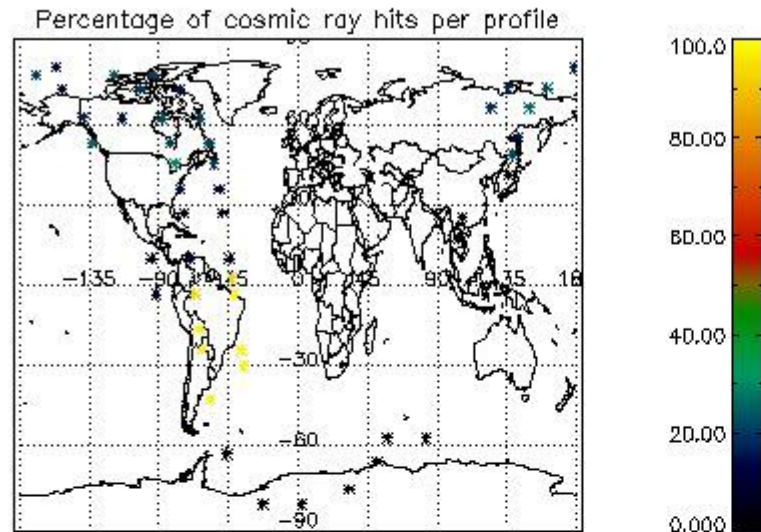

6. Statistics and plot of tangent altitude of the last measurement (DARK & BRIGHT products without errors)

6.1 Statistics on tangent altitude lost:

Statistics	DARK	BRIGHT	TWILIGHT
Mean:	12.742	14.924	13.196
St. deviation:	5.3459	7.4307	4.3852
Maximum:	19.756	24.330	19.441
Minimum:	4.3586	4.3541	8.7800
Number of data:	26.000	16.000	7.0000

6.2 Plot for DARK limb products