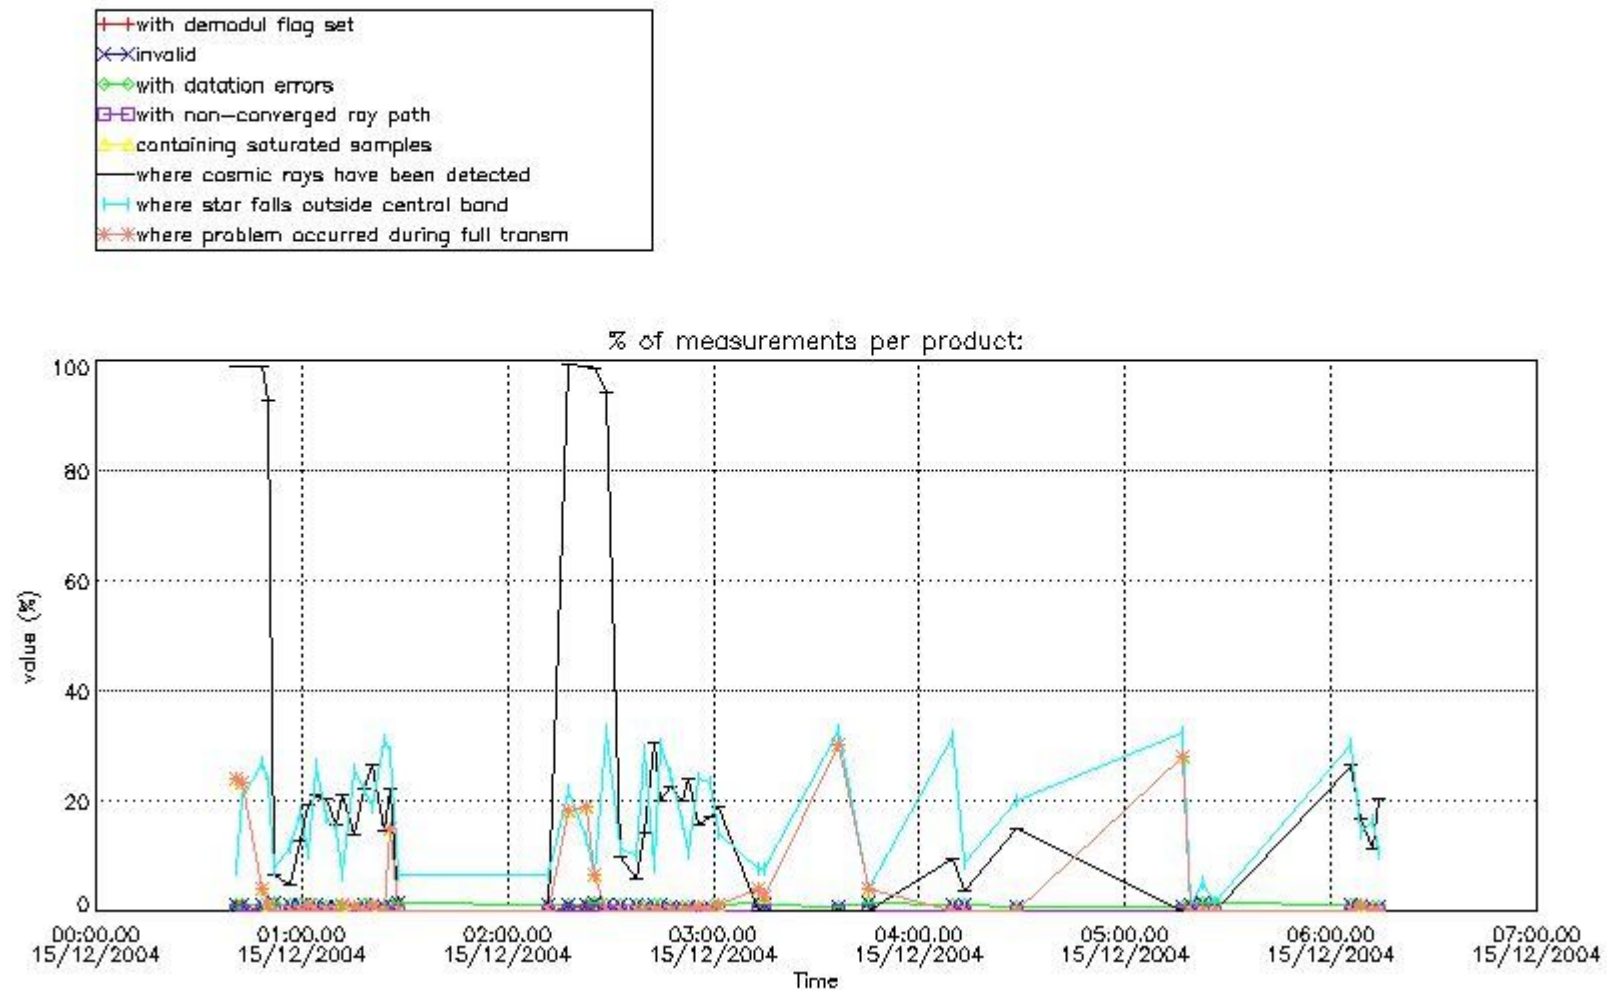

At least one measurement with demodulation flag set:	26.5306 %
Reference spectrum computed from DB:	0.00000 %
Reference spectrum with small number of measurements:	0.00000 %
SATU data not used:	0.00000 %

5.2 Plot quality information per product (time dependant)

5.3 Plot quality information per product (world map)