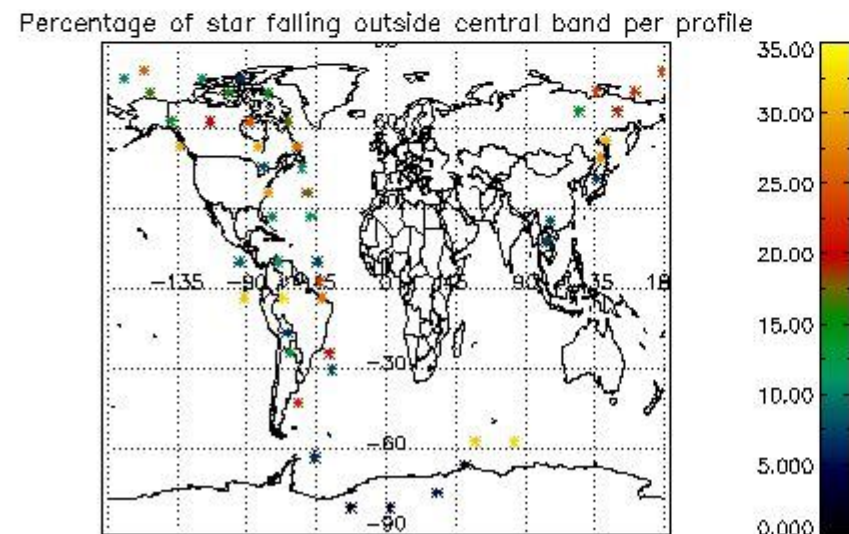

6. Statistics and plot of tangent altitude of the last measurement (DARK & BRIGHT products without errors)

6.1 Statistics on tangent altitude lost:

Statistics	DARK	BRIGHT	TWILIGHT
Mean:	12.742	14.924	13.196
St. deviation:	5.3459	7.4307	4.3852
Maximum:	19.756	24.330	19.441
Minimum:	4.3586	4.3541	8.7800
Number of data:	26.000	16.000	7.0000

6.2 Plot for DARK limb products