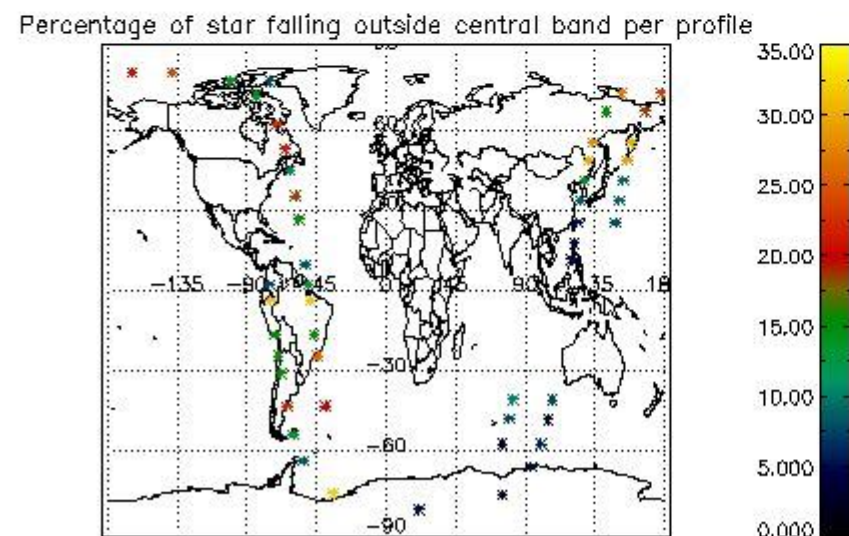

6. Statistics and plot of tangent altitude of the last measurement (DARK & BRIGHT products without errors)

6.1 Statistics on tangent altitude lost:

Statistics	DARK	BRIGHT	TWILIGHT
Mean:	13.730	16.372	12.074
St. deviation:	5.0616	6.4216	2.5007
Maximum:	19.650	24.304	15.422
Minimum:	4.2632	5.7227	7.9193
Number of data:	13.000	27.000	10.000

6.2 Plot for DARK limb products