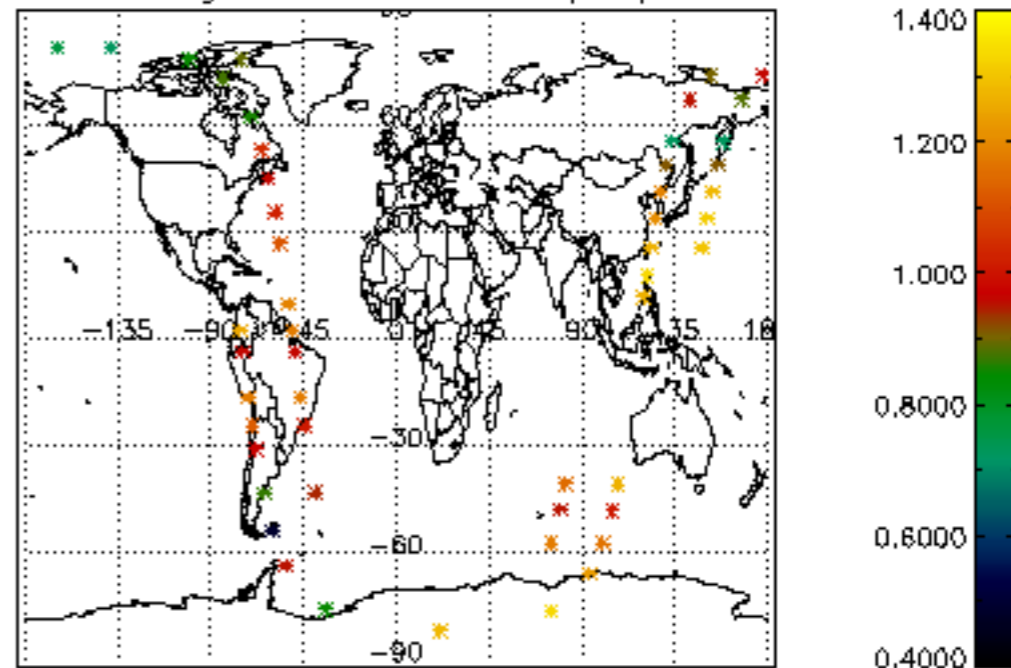

Percentage of cosmic ray hits per profile

Percentage of datation errors per profile

Percentage of star falling outside central band per profile

Percentage of saturation errors per profile

Tangent altitude at which the star is lost