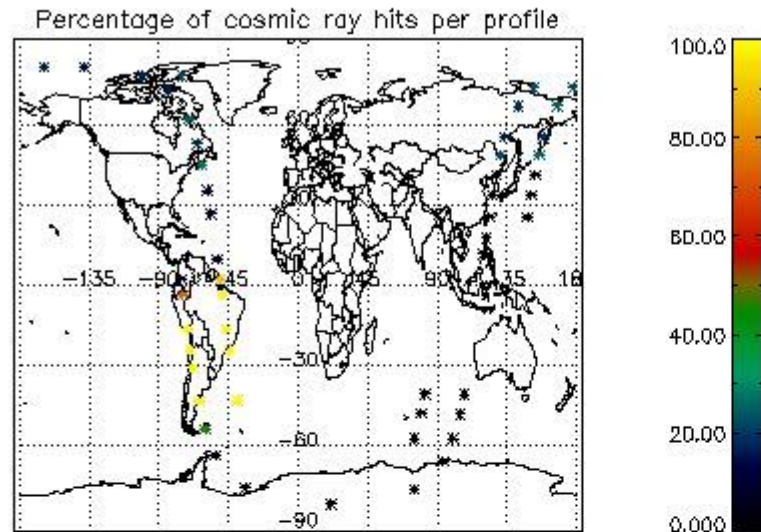

6. Statistics and plot of tangent altitude of the last measurement (DARK & BRIGHT products without errors)

6.1 Statistics on tangent altitude lost:

Statistics	DARK	BRIGHT	TWILIGHT
Mean:	13.730	16.372	12.074
St. deviation:	5.0616	6.4216	2.5007
Maximum:	19.650	24.304	15.422
Minimum:	4.2632	5.7227	7.9193
Number of data:	13.000	27.000	10.000

6.2 Plot for DARK limb products