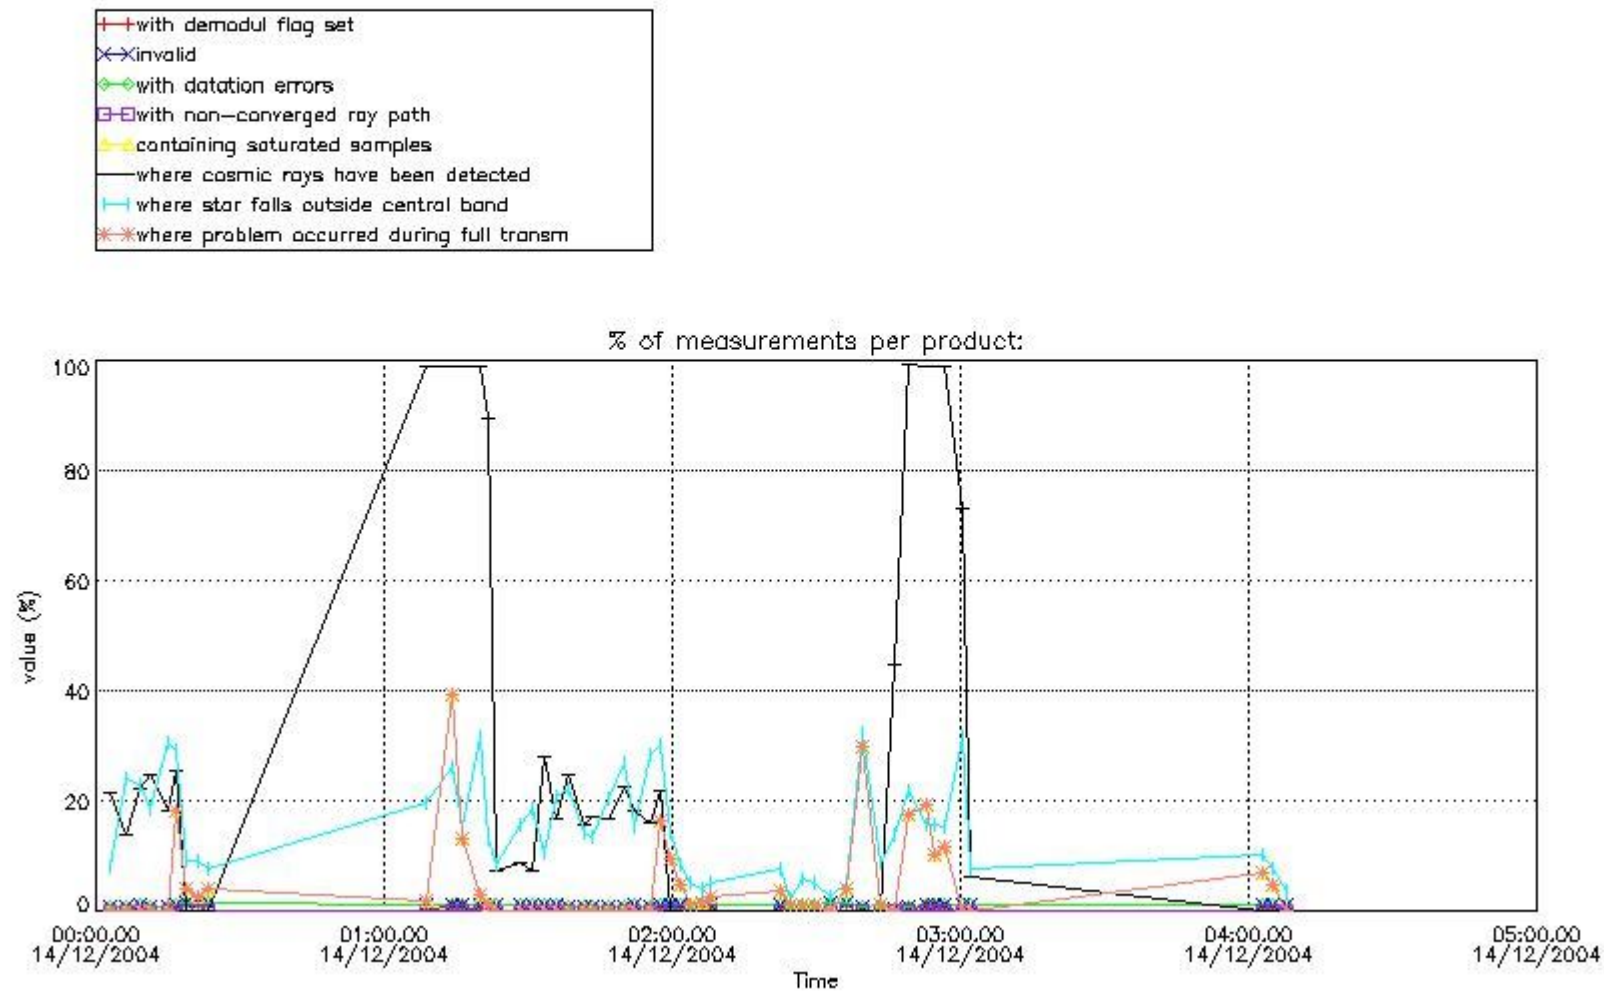

At least one measurement with demodulation flag set:	24.0000 %
Reference spectrum computed from DB:	0.00000 %
Reference spectrum with small number of measurements:	0.00000 %
SATU data not used:	0.00000 %

5.2 Plot quality information per product (time dependant)

5.3 Plot quality information per product (world map)