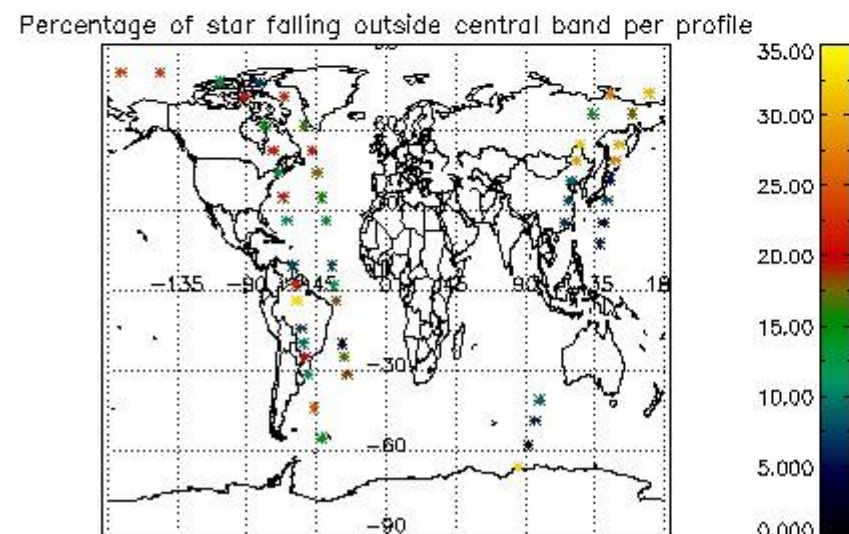

6. Statistics and plot of tangent altitude of the last measurement (DARK & BRIGHT products without errors)

6.1 Statistics on tangent altitude lost:

Statistics	DARK	BRIGHT	TWILIGHT
Mean:	14.107	14.882	14.326
St. deviation:	4.0006	7.3262	4.7646
Maximum:	19.905	25.743	23.425
Minimum:	4.4792	4.9704	8.0265
Number of data:	20.000	19.000	11.000

6.2 Plot for DARK limb products