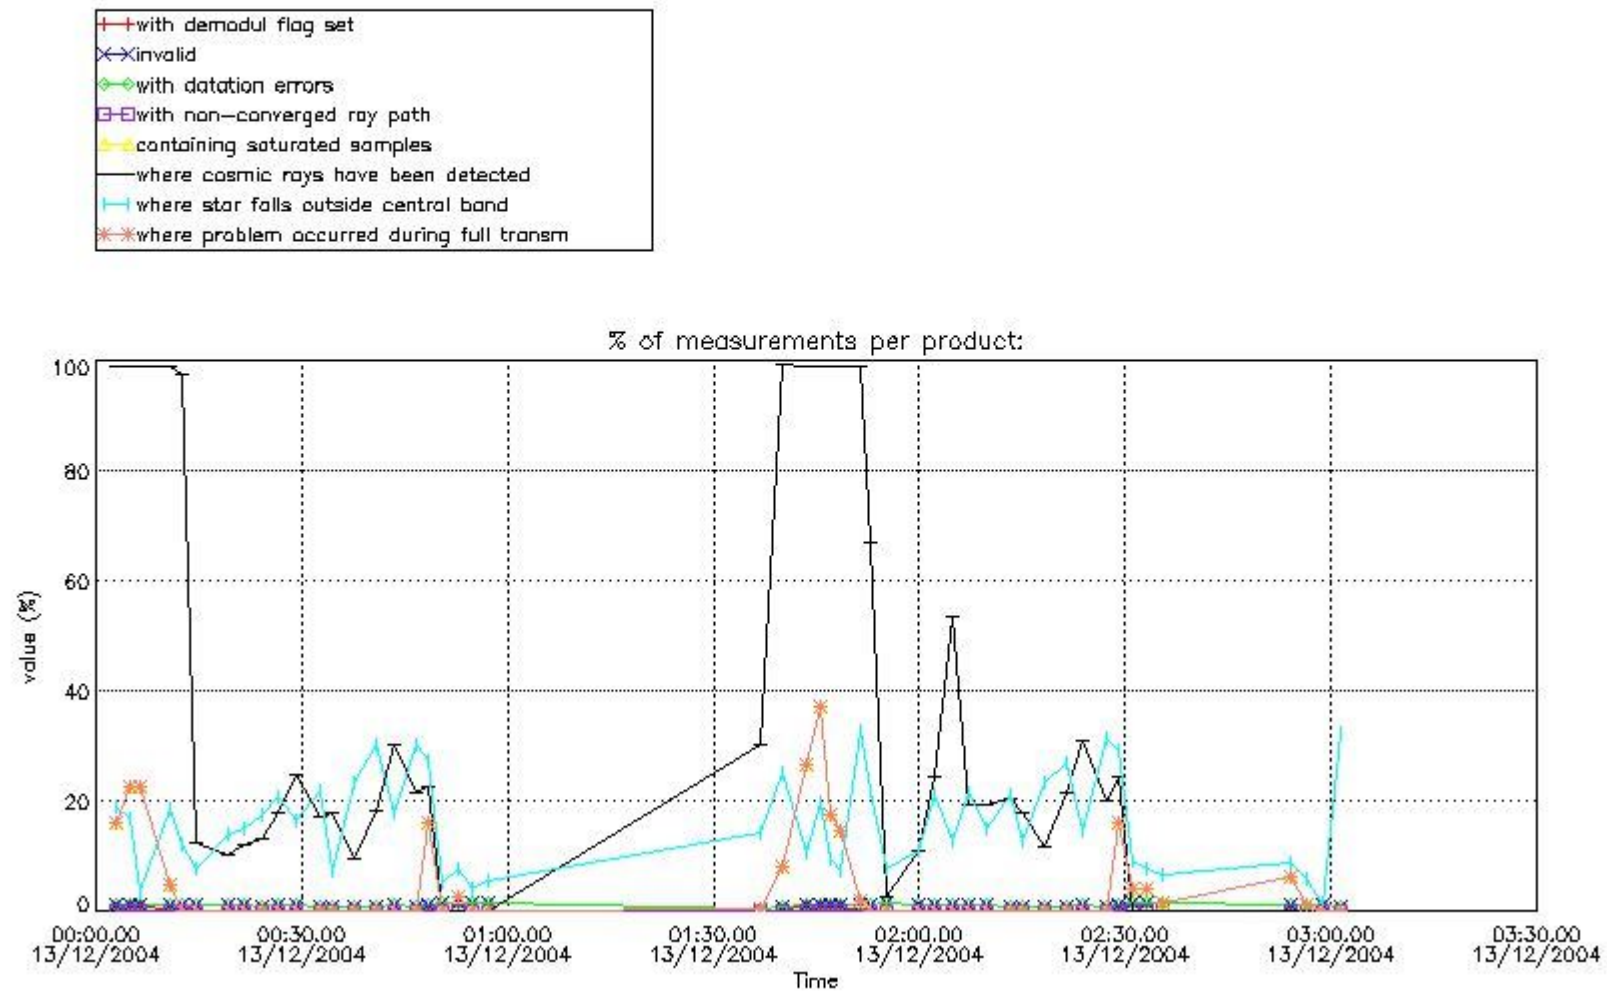

At least one measurement with demodulation flag set:	28.0000 %
Reference spectrum computed from DB:	0.00000 %
Reference spectrum with small number of measurements:	0.00000 %
SATU data not used:	0.00000 %

5.2 Plot quality information per product (time dependant)

5.3 Plot quality information per product (world map)