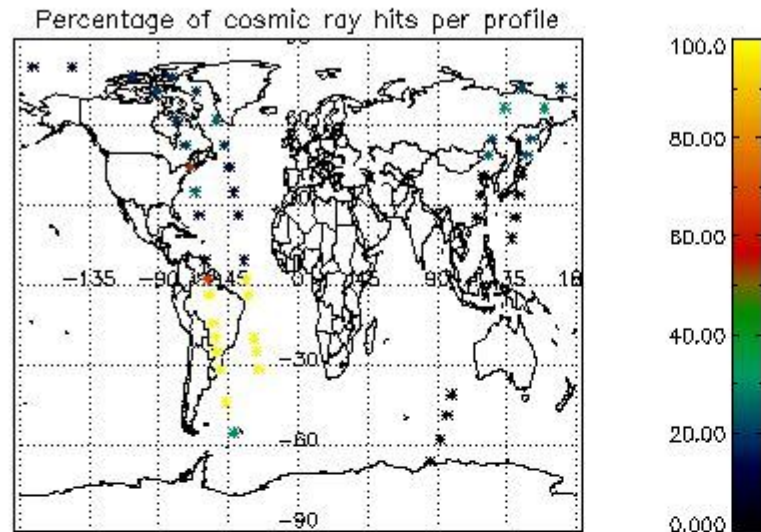

6. Statistics and plot of tangent altitude of the last measurement (DARK & BRIGHT products without errors)

6.1 Statistics on tangent altitude lost:

Statistics	DARK	BRIGHT	TWILIGHT
Mean:	14.107	14.882	14.326
St. deviation:	4.0006	7.3262	4.7646
Maximum:	19.905	25.743	23.425
Minimum:	4.4792	4.9704	8.0265
Number of data:	20.000	19.000	11.000

6.2 Plot for DARK limb products