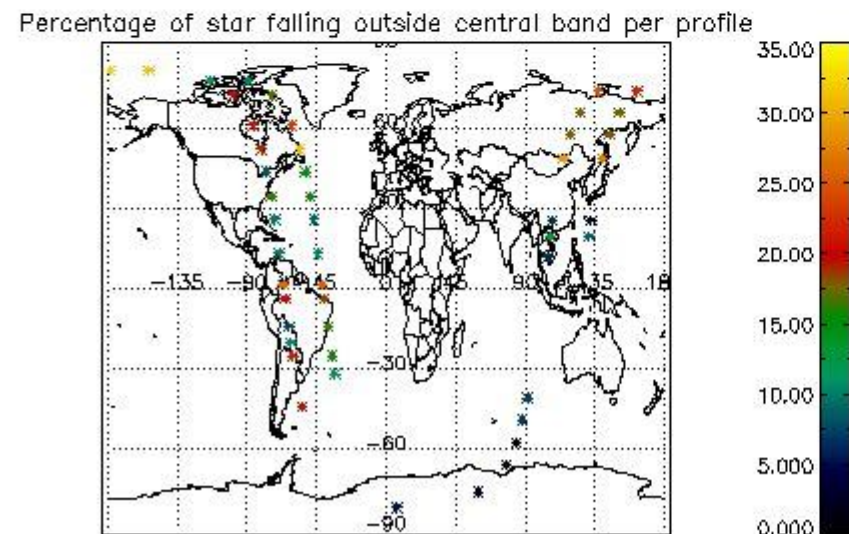

6. Statistics and plot of tangent altitude of the last measurement (DARK & BRIGHT products without errors)

6.1 Statistics on tangent altitude lost:

Statistics	DARK	BRIGHT	TWILIGHT
Mean:	13.728	16.673	12.655
St. deviation:	4.2743	6.3008	4.7563
Maximum:	19.466	25.953	19.206
Minimum:	4.7081	6.9949	5.1596
Number of data:	20.000	19.000	9.0000

6.2 Plot for DARK limb products