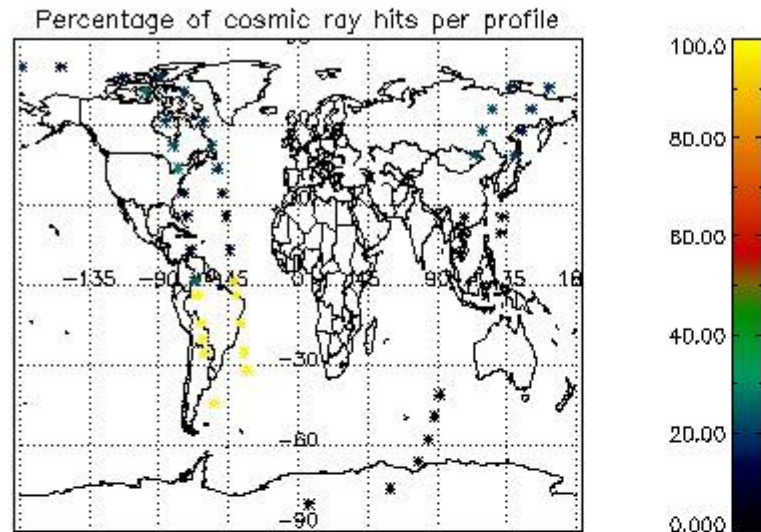

6. Statistics and plot of tangent altitude of the last measurement (DARK & BRIGHT products without errors)

6.1 Statistics on tangent altitude lost:

Statistics	DARK	BRIGHT	TWILIGHT
Mean:	13.728	16.673	12.655
St. deviation:	4.2743	6.3008	4.7563
Maximum:	19.466	25.953	19.206
Minimum:	4.7081	6.9949	5.1596
Number of data:	20.000	19.000	9.0000

6.2 Plot for DARK limb products