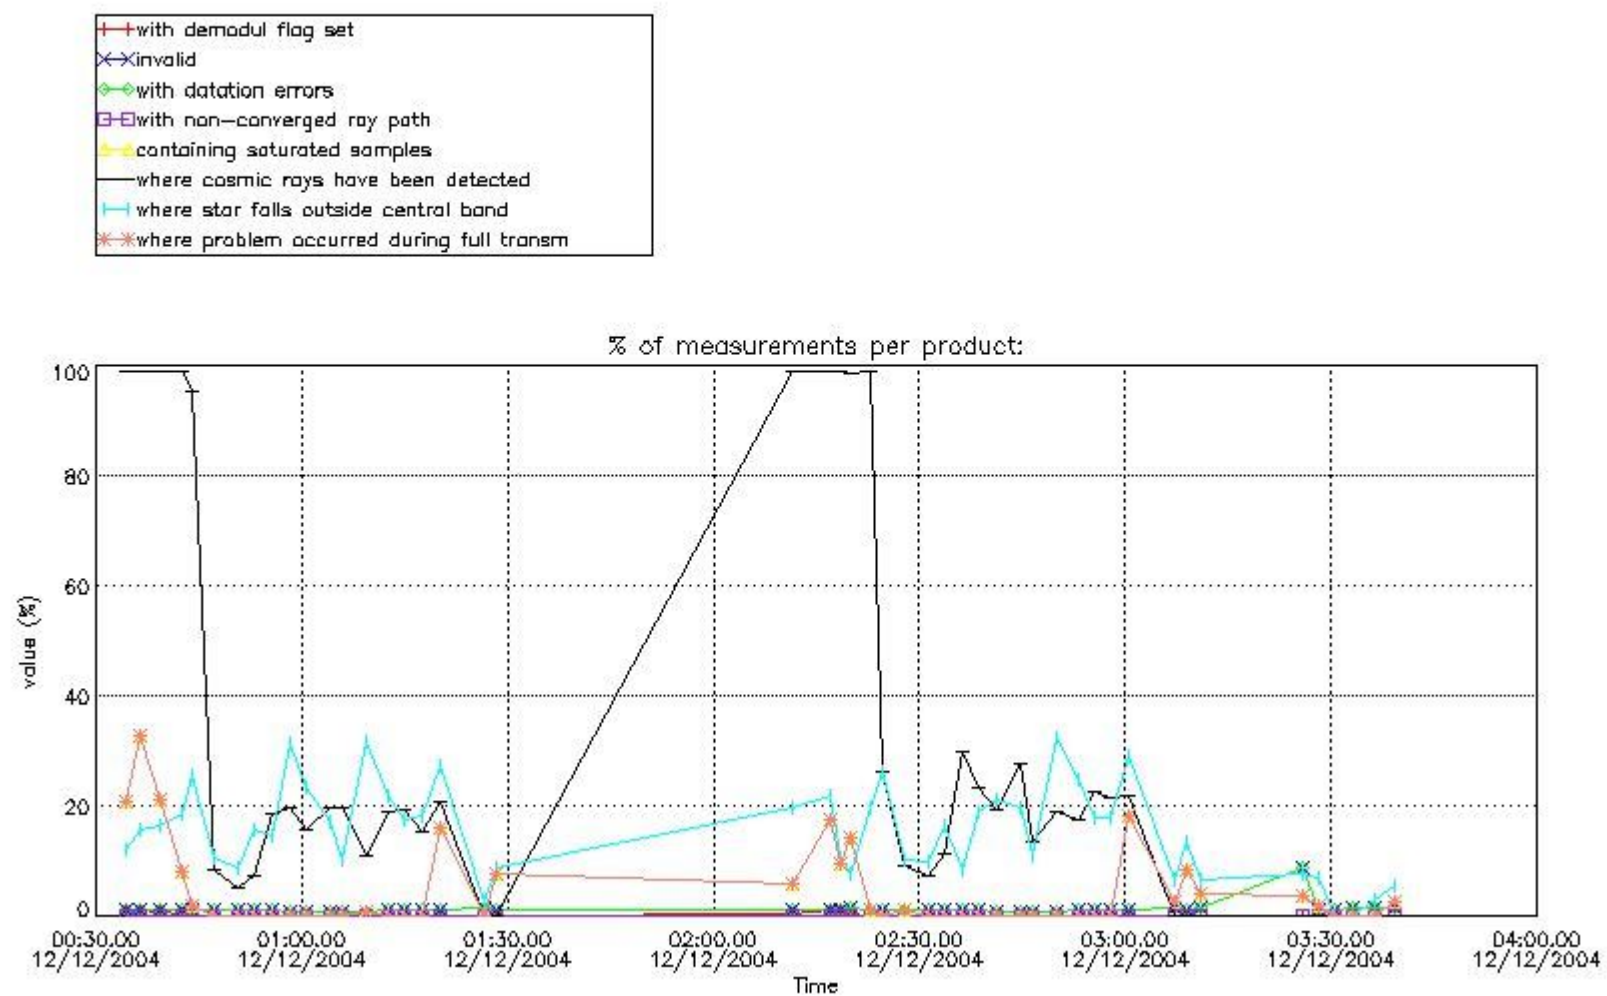

At least one measurement with demodulation flag set:	27.0833 %
Reference spectrum computed from DB:	0.00000 %
Reference spectrum with small number of measurements:	0.00000 %
SATU data not used:	0.00000 %

5.2 Plot quality information per product (time dependant)

5.3 Plot quality information per product (world map)