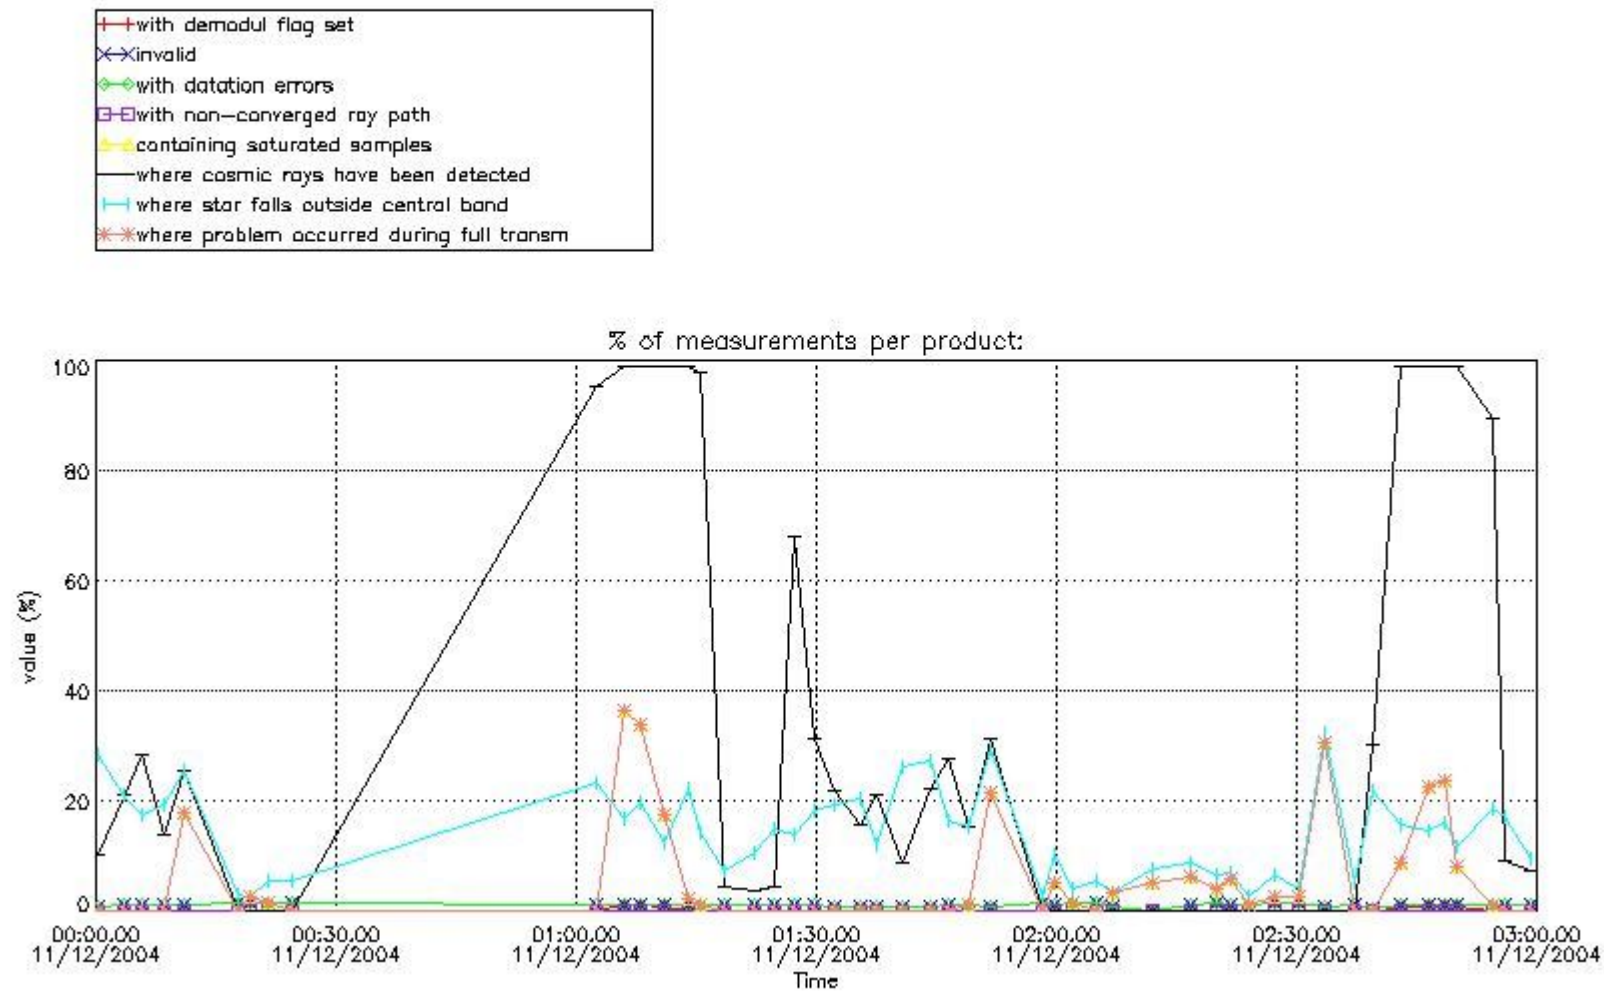

At least one measurement with demodulation flag set:	30.0000 %
Reference spectrum computed from DB:	0.00000 %
Reference spectrum with small number of measurements:	0.00000 %
SATU data not used:	0.00000 %

5.2 Plot quality information per product (time dependant)

5.3 Plot quality information per product (world map)