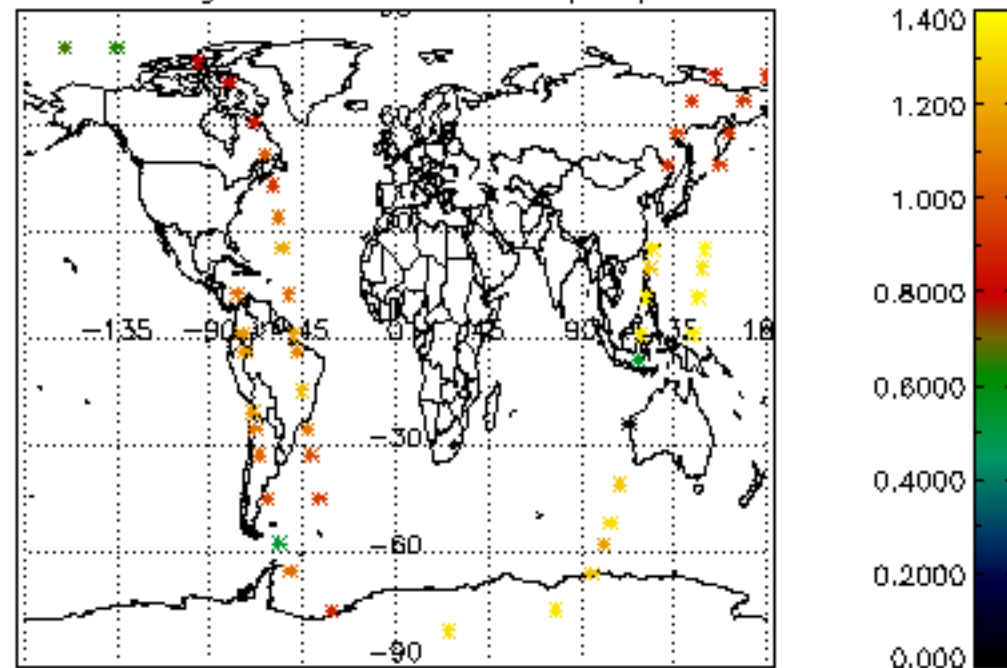

Percentage of cosmic ray hits per profile

Percentage of datation errors per profile

Percentage of star falling outside central band per profile

Percentage of saturation errors per profile

Tangent altitude at which the star is lost