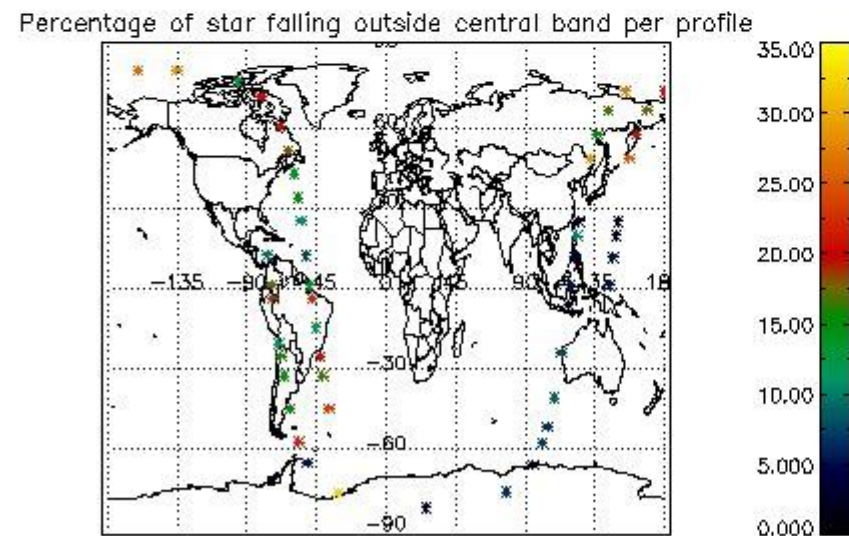

6. Statistics and plot of tangent altitude of the last measurement (DARK & BRIGHT products without errors)

6.1 Statistics on tangent altitude lost:

Statistics	DARK	BRIGHT	TWILIGHT
Mean:	14.761	17.578	12.439
St. deviation:	2.8945	6.0908	3.1460
Maximum:	19.438	23.868	17.109
Minimum:	10.609	5.8341	7.4538
Number of data:	13.000	26.000	11.000

6.2 Plot for DARK limb products