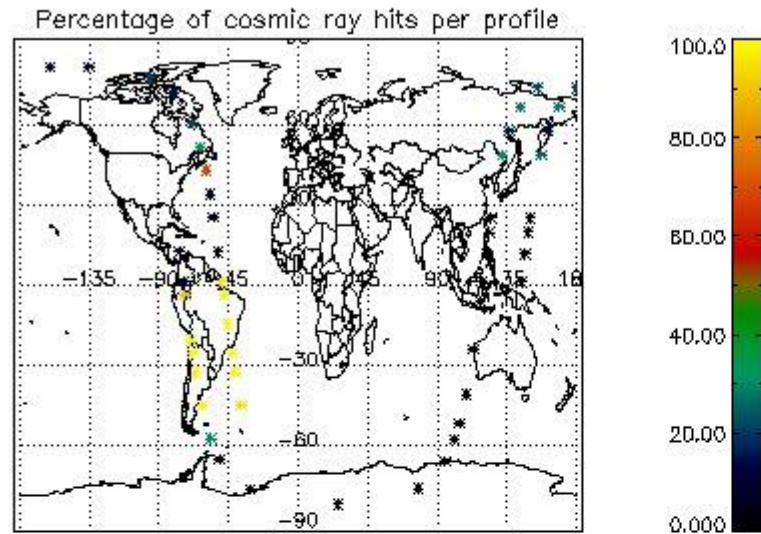

6. Statistics and plot of tangent altitude of the last measurement (DARK & BRIGHT products without errors)

6.1 Statistics on tangent altitude lost:

Statistics	DARK	BRIGHT	TWILIGHT
Mean:	14.761	17.578	12.439
St. deviation:	2.8945	6.0908	3.1460
Maximum:	19.438	23.868	17.109
Minimum:	10.609	5.8341	7.4538
Number of data:	13.000	26.000	11.000

6.2 Plot for DARK limb products