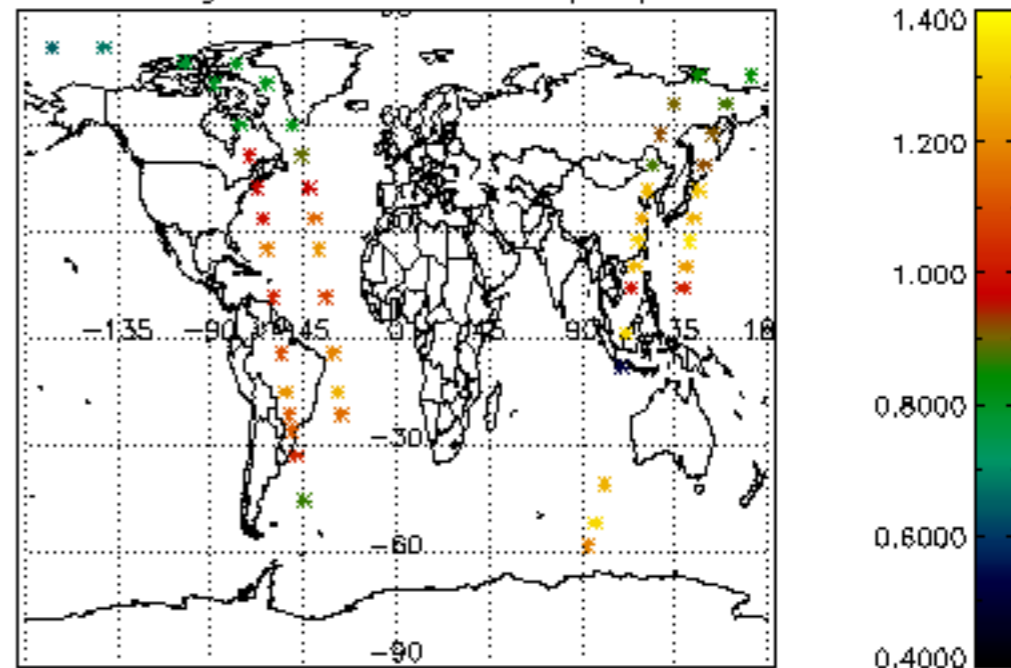

Percentage of datation errors per profile