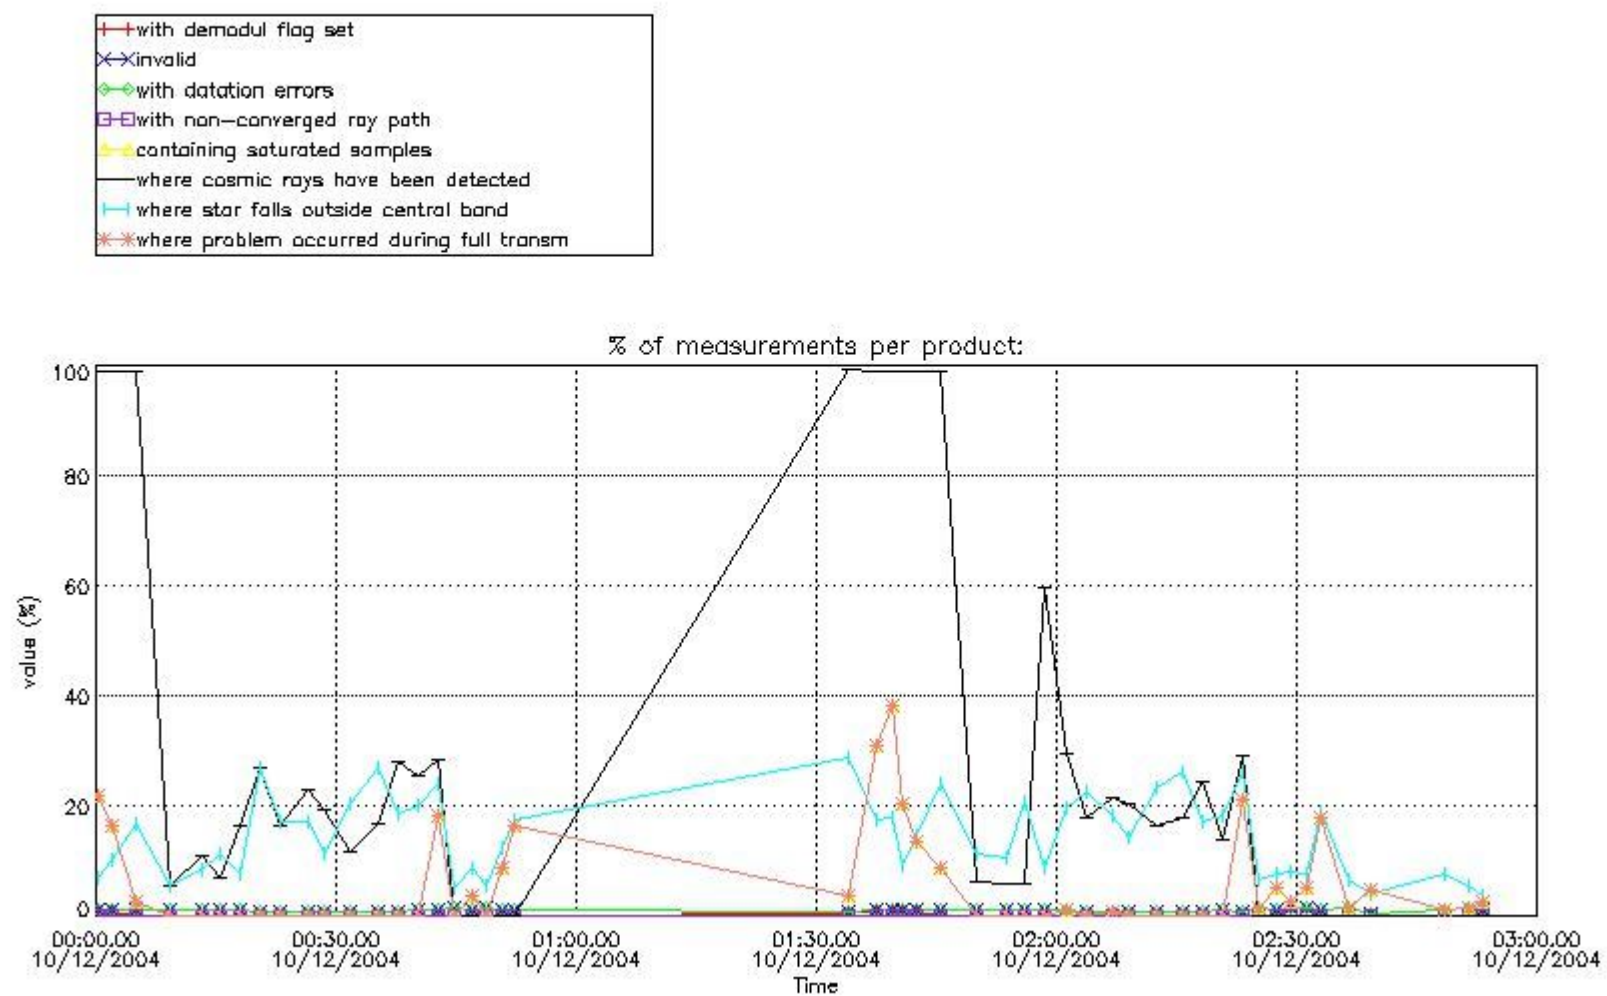

At least one measurement with demodulation flag set:	24.0000 %
Reference spectrum computed from DB:	0.00000 %
Reference spectrum with small number of measurements:	0.00000 %
SATU data not used:	0.00000 %

5.2 Plot quality information per product (time dependant)

5.3 Plot quality information per product (world map)