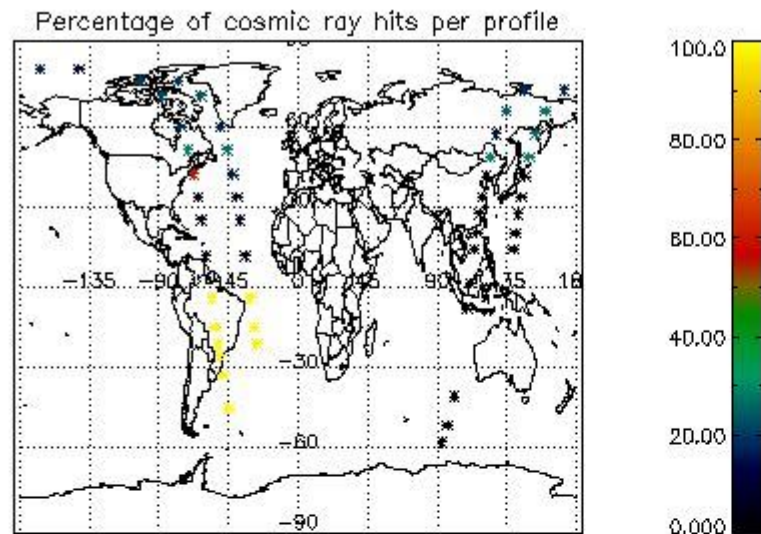

6. Statistics and plot of tangent altitude of the last measurement (DARK & BRIGHT products without errors)

6.1 Statistics on tangent altitude lost:

Statistics	DARK	BRIGHT	TWILIGHT
Mean:	14.600	16.172	13.672
St. deviation:	3.9871	5.4721	4.3440
Maximum:	20.479	23.503	19.283
Minimum:	6.7515	7.4032	6.6526
Number of data:	18.000	23.000	9.0000

6.2 Plot for DARK limb products