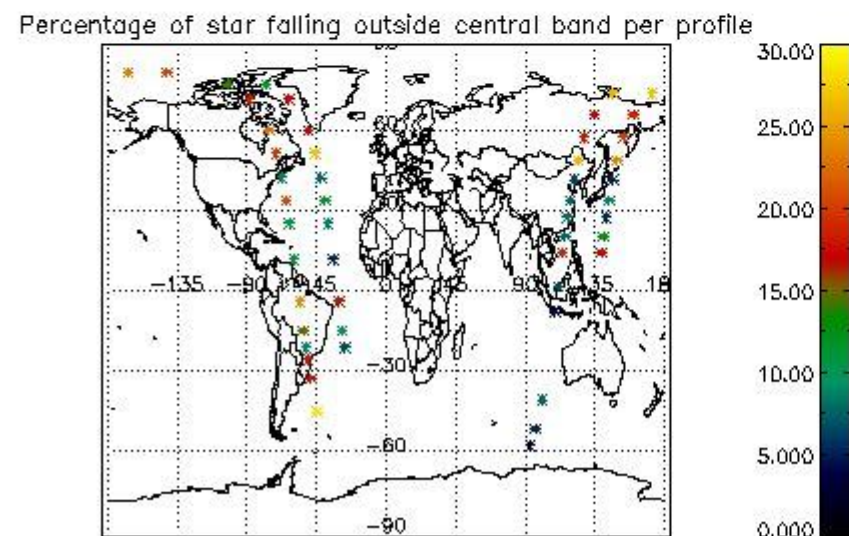

6. Statistics and plot of tangent altitude of the last measurement (DARK & BRIGHT products without errors)

6.1 Statistics on tangent altitude lost:

Statistics	DARK	BRIGHT	TWILIGHT
Mean:	14.600	16.172	13.672
St. deviation:	3.9871	5.4721	4.3440
Maximum:	20.479	23.503	19.283
Minimum:	6.7515	7.4032	6.6526
Number of data:	18.000	23.000	9.0000

6.2 Plot for DARK limb products