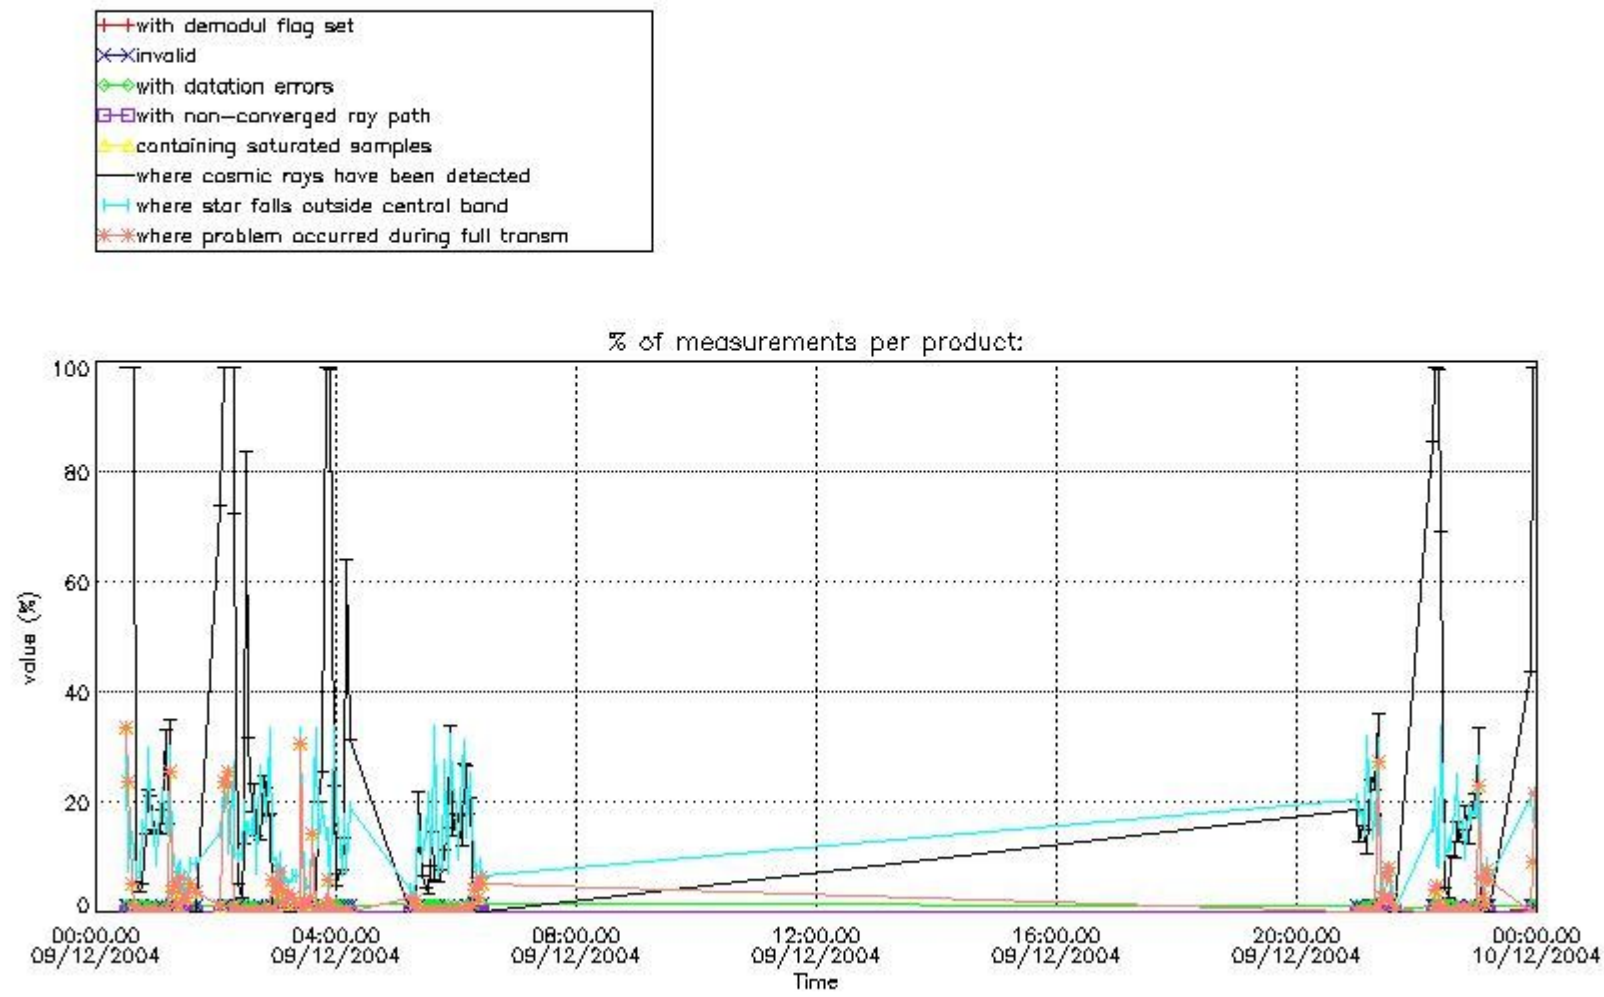

5.1 Percentage of products during reporting period with:

At least one measurement with demodulation flag set:	19.0476 %
Reference spectrum computed from DB:	0.00000 %
Reference spectrum with small number of measurements:	0.00000 %
SATU data not used:	0.00000 %

5.2 Plot quality information per product (time dependant)

5.3 Plot quality information per product (world map)