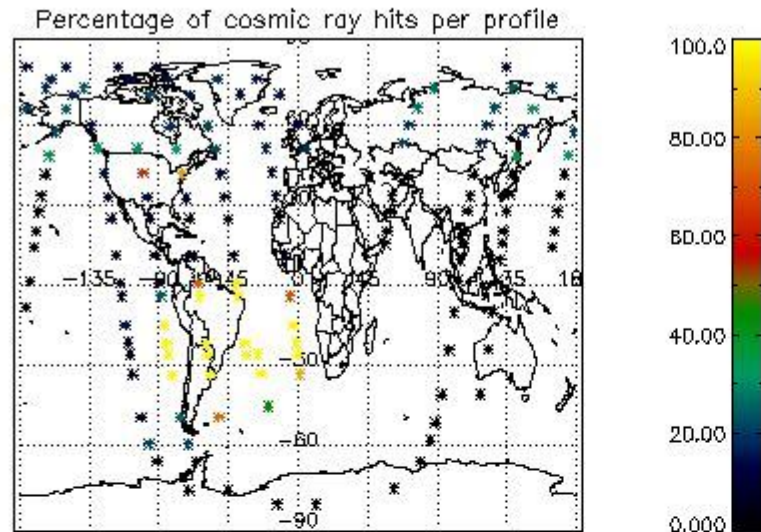

6. Statistics and plot of tangent altitude of the last measurement (DARK & BRIGHT products without errors)

6.1 Statistics on tangent altitude lost:

Statistics	DARK	BRIGHT	TWILIGHT
Mean:	13.869	16.913	13.431
St. deviation:	4.5144	5.6138	3.7006
Maximum:	20.344	25.150	21.543
Minimum:	4.1676	4.5231	5.7178
Number of data:	50.000	67.000	30.000

6.2 Plot for DARK limb products