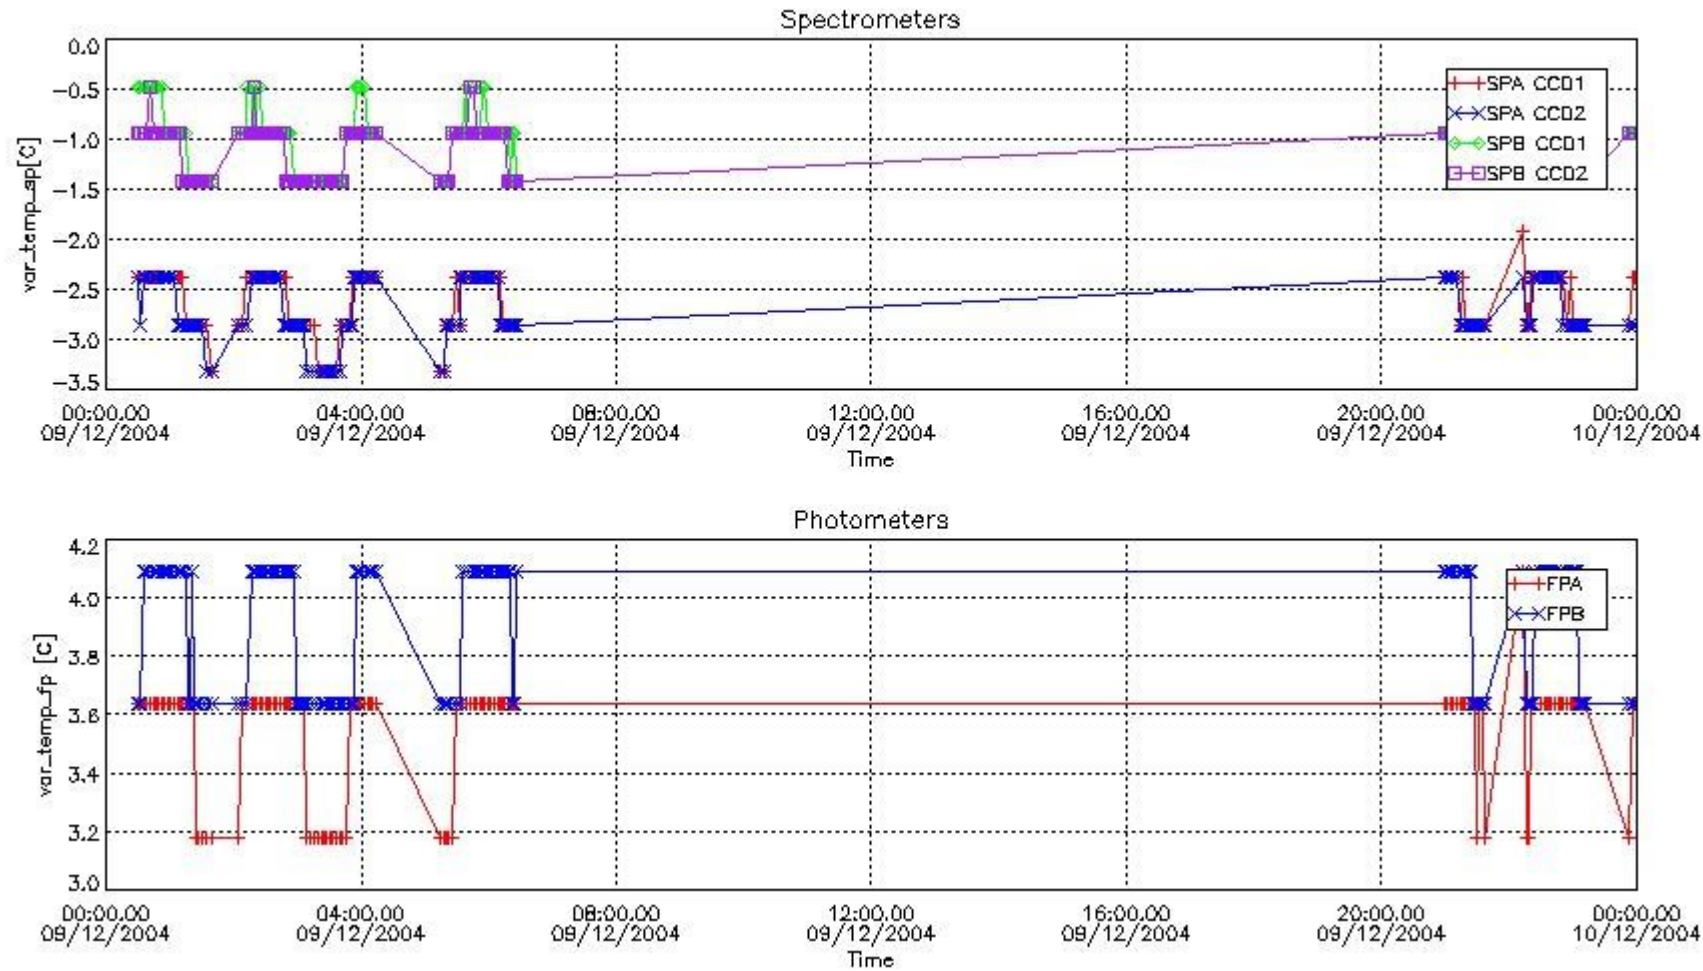

4. Overview of dark signal processing per product

The Dark Charge (DC) is a temperature-dependant signal added to the useful measurements and it is therefore subtracted from them during the processing. There are two phenomena that produce a continuous increase of the DC: the "hot pixels" (a pixel is "hot" when its DC exceeds by a significant amount its value measured on ground at the same temperature) and the "Random Telegraphic Signal" (abrupt change positive or negative of the CCD pixel signal, random in time, affecting only the DC part of the signal and not the photon generated signal).

In this section a list of products that did not use the Dark Sky Area (DSA) observation for the DC computation is given. It is also provided the mean DC plot per product for dark limb products with no error flag set.

4.1 These products did not use the DSA observation for DC computation:

Product name	DC information
GOM_TRA_1PNPDE20041209_205920_000000522032_00444_14526_0000.N1	DC map used (0)
GOM_TRA_1PNPDE20041209_210150_000000602032_00444_14526_0001.N1	DC map used (0)
GOM_TRA_1PNPDE20041209_210516_000000652032_00444_14526_0002.N1	DC map used (0)
GOM_TRA_1PNPDE20041209_210713_000000672032_00444_14526_0003.N1	DC map used (0)
GOM_TRA_1PNPDE20041209_211038_000000842032_00444_14526_0004.N1	DC map used (0)
GOM_TRA_1PNPDE20041209_211359_000000542032_00444_14526_0005.N1	DC map used (0)
GOM_TRA_1PNPDE20041209_211630_000000542032_00444_14526_0006.N1	DC map used (0)
GOM_TRA_1PNPDE20041209_211858_000000542032_00444_14526_0007.N1	DC map used (0)
GOM_TRA_1PNPDE20041209_212132_000000572032_00444_14526_0008.N1	DC map used (0)
GOM_TRA_1PNPDE20041209_212331_000000382032_00444_14526_0009.N1	DC map used (0)
GOM_TRA_1PNPDE20041209_212545_000000382032_00444_14526_0010.N1	DC map used (0)
GOM_TRA_1PNPDE20041209_212727_000000392032_00444_14526_0011.N1	DC map used (0)
GOM_TRA_1PNPDE20041209_212930_000000392032_00444_14526_0012.N1	DC map used (0)
GOM_TRA_1PNPDE20041209_213108_000000452032_00444_14526_0013.N1	DC map used (0)