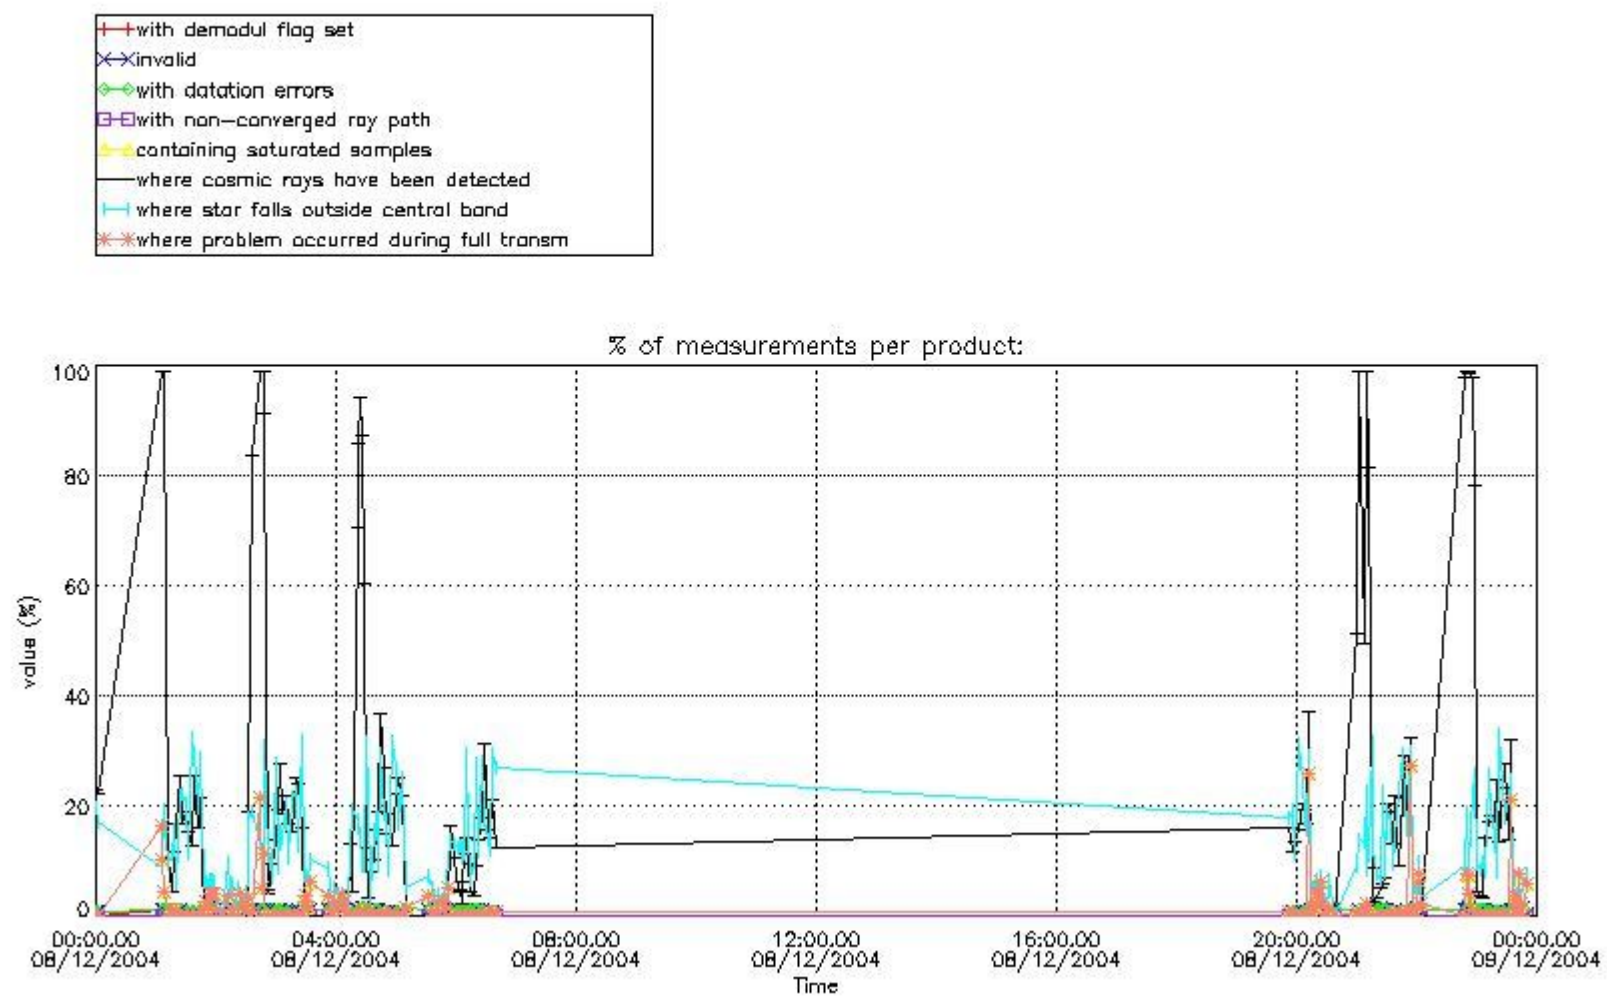

At least one measurement with demodulation flag set:	18.3784 %
Reference spectrum computed from DB:	0.00000 %
Reference spectrum with small number of measurements:	0.00000 %
SATU data not used:	0.00000 %

5.2 Plot quality information per product (time dependant)

5.3 Plot quality information per product (world map)