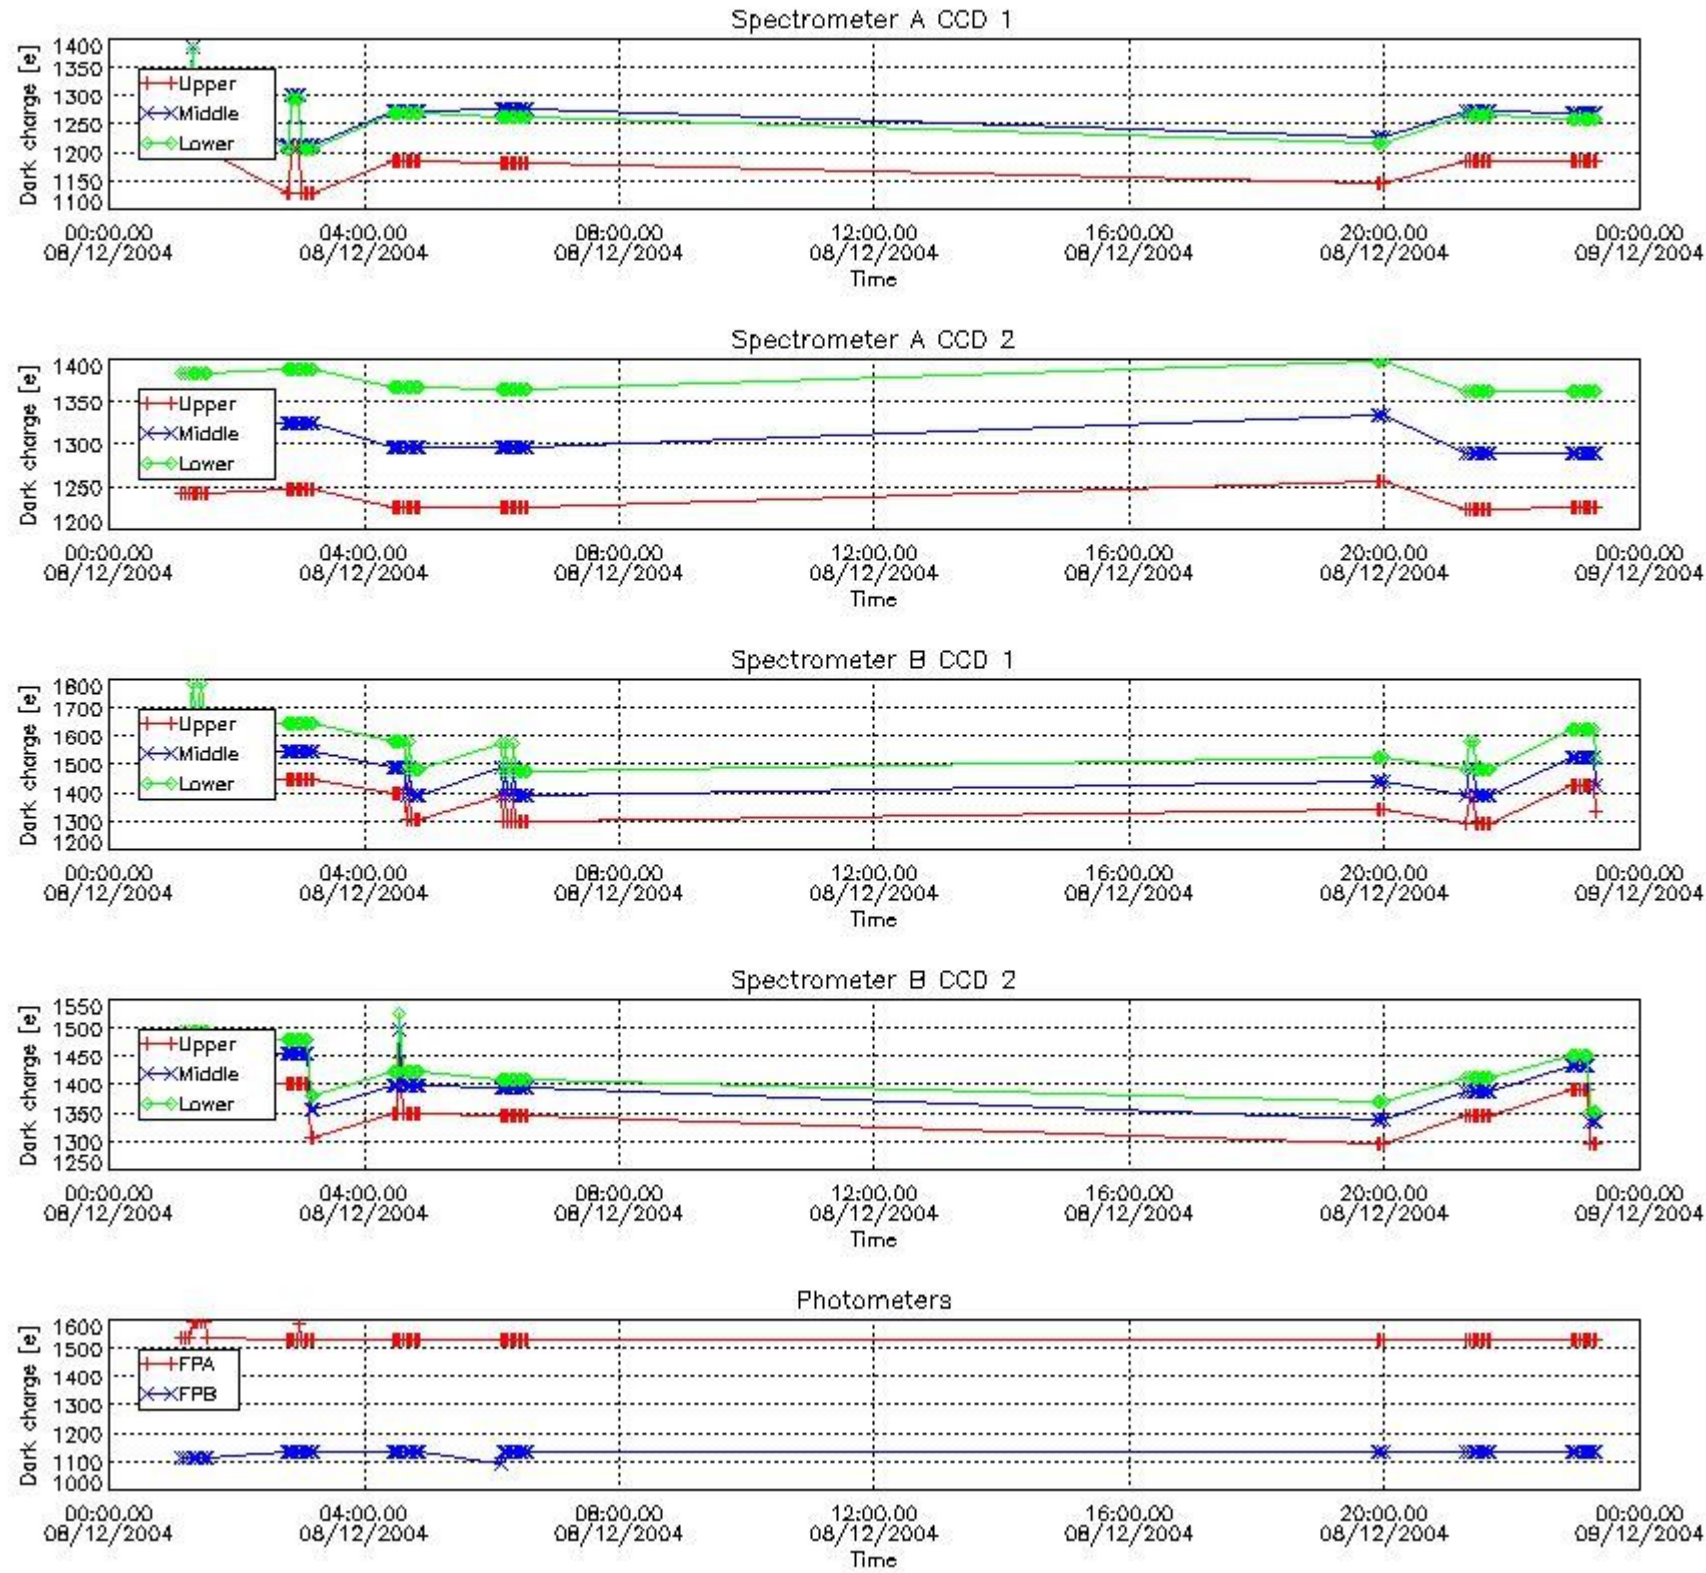

5. Demodulation flag and quality information monitoring

In this section it is presented the modulation information extracted from the pcd (product confidence data) at measurement level and information extracted from the Quality Summary dataset. Only products without errors (error flag in the MPH set to "0") are used.

5.1 Percentage of products during reporting period with: