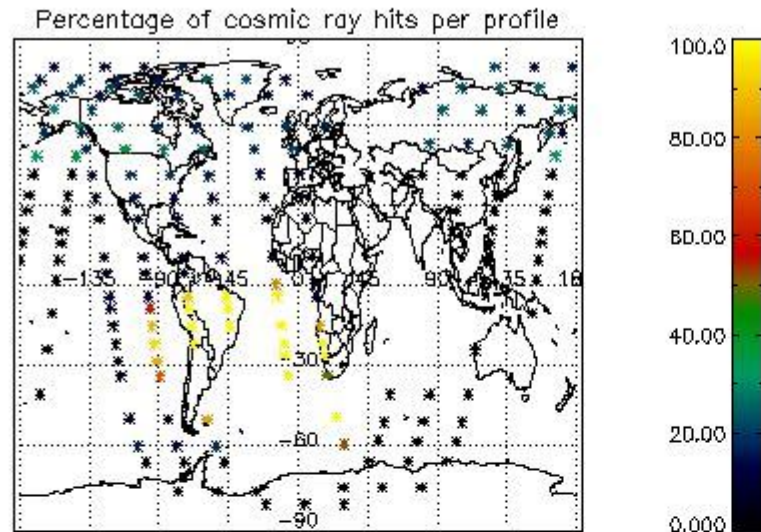

6. Statistics and plot of tangent altitude of the last measurement (DARK & BRIGHT products without errors)

6.1 Statistics on tangent altitude lost:

Statistics	DARK	BRIGHT	TWILIGHT
Mean:	14.241	18.204	13.797
St. deviation:	4.6718	5.9322	4.2898
Maximum:	21.994	27.769	19.147
Minimum:	4.5323	5.1726	4.8905
Number of data:	66.000	85.000	34.000

6.2 Plot for DARK limb products