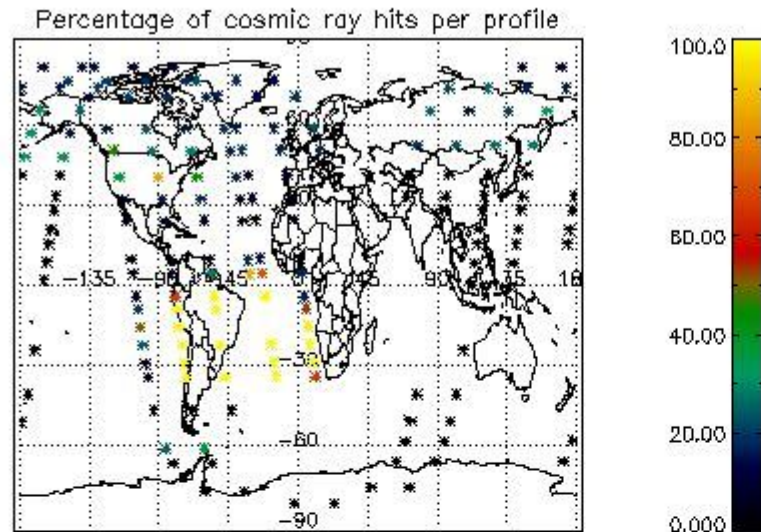

6. Statistics and plot of tangent altitude of the last measurement (DARK & BRIGHT products without errors)

6.1 Statistics on tangent altitude lost:

Statistics	DARK	BRIGHT	TWILIGHT
Mean:	14.068	17.634	13.713
St. deviation:	4.8457	6.2775	4.8235
Maximum:	21.145	30.662	21.232
Minimum:	4.3408	5.4166	5.4470
Number of data:	67.000	74.000	29.000

6.2 Plot for DARK limb products