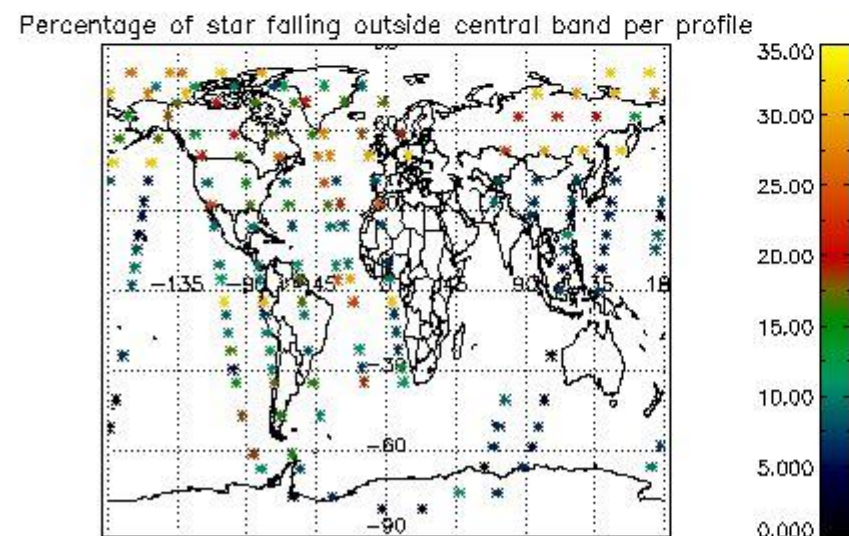

6. Statistics and plot of tangent altitude of the last measurement (DARK & BRIGHT products without errors)

6.1 Statistics on tangent altitude lost:

Statistics	DARK	BRIGHT	TWILIGHT
Mean:	14.068	17.634	13.713
St. deviation:	4.8457	6.2775	4.8235
Maximum:	21.145	30.662	21.232
Minimum:	4.3408	5.4166	5.4470
Number of data:	67.000	74.000	29.000

6.2 Plot for DARK limb products