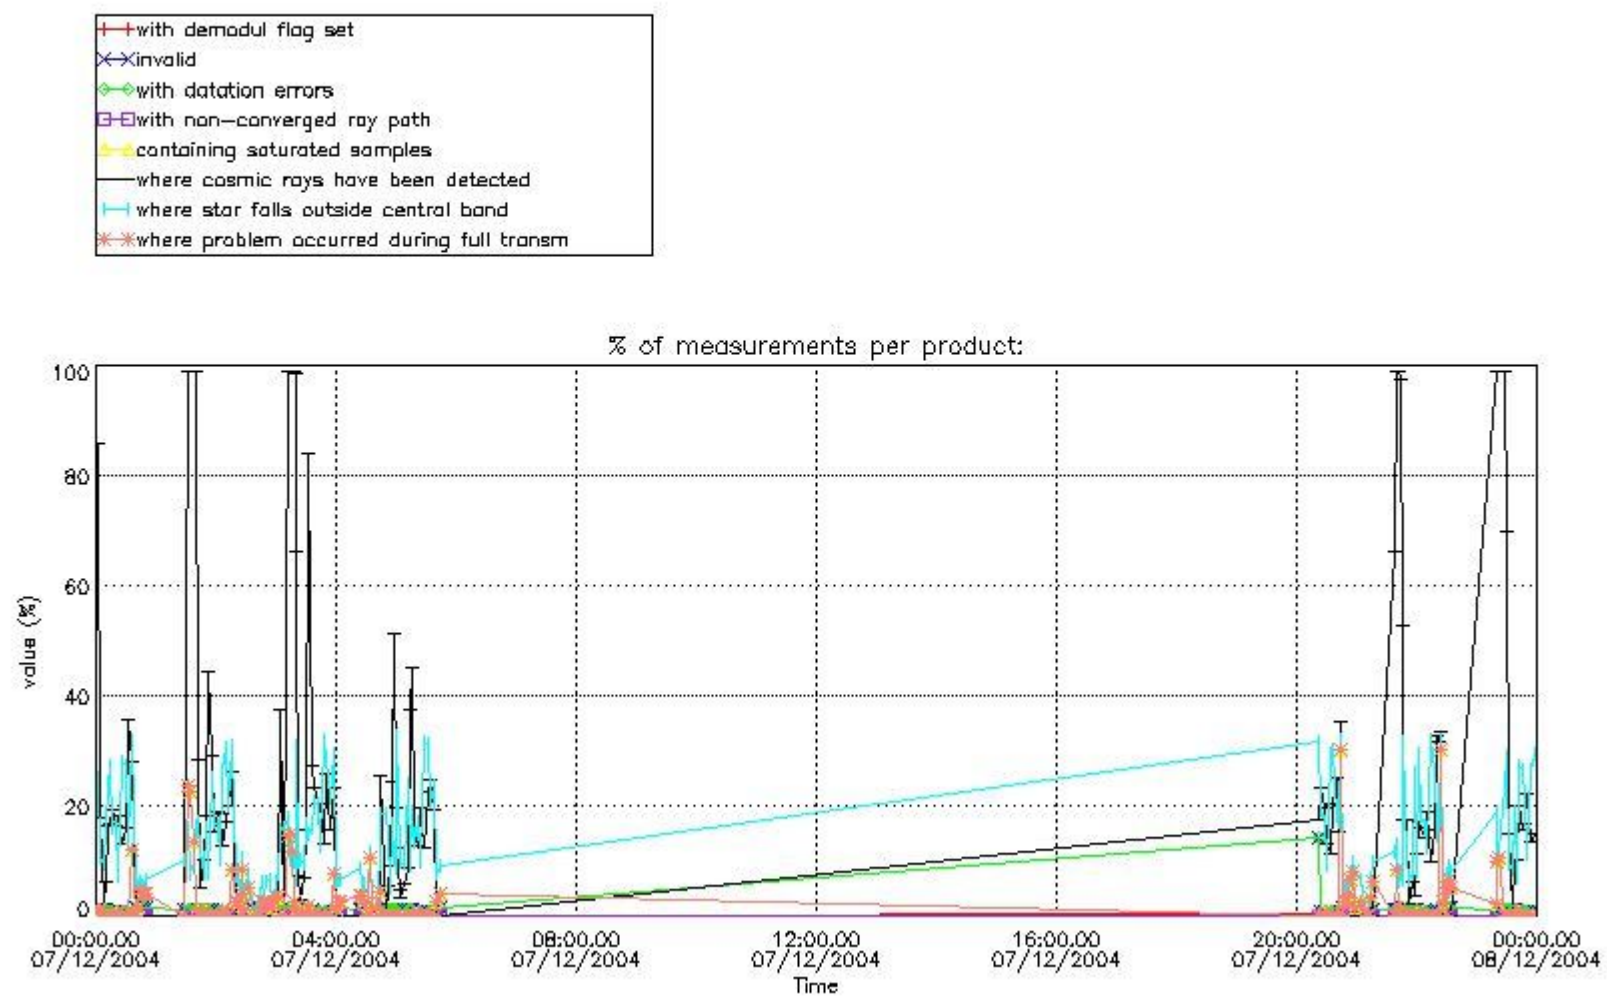

At least one measurement with demodulation flag set:	19.4118 %
Reference spectrum computed from DB:	0.00000 %
Reference spectrum with small number of measurements:	0.00000 %
SATU data not used:	0.00000 %

5.2 Plot quality information per product (time dependant)

5.3 Plot quality information per product (world map)