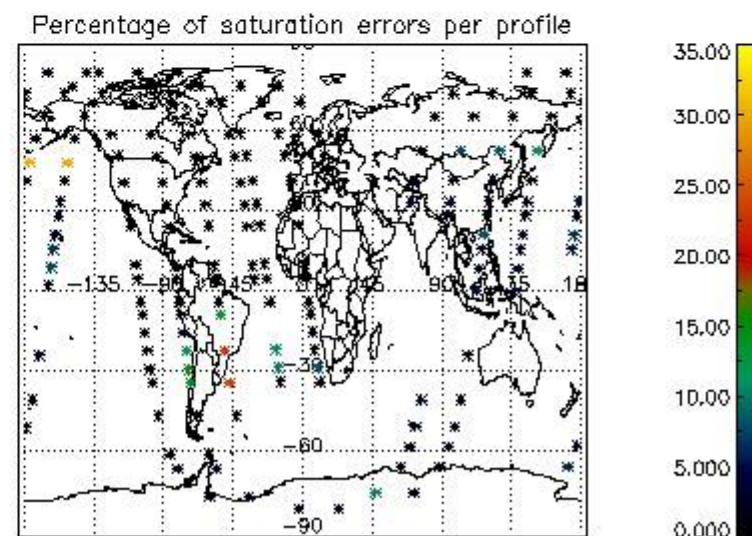

6. Statistics and plot of tangent altitude of the last measurement (DARK & BRIGHT products without errors)

6.1 Statistics on tangent altitude lost:

Statistics	DARK	BRIGHT	TWILIGHT
Mean:	14.068	17.634	13.713
St. deviation:	4.8457	6.2775	4.8235
Maximum:	21.145	30.662	21.232
Minimum:	4.3408	5.4166	5.4470
Number of data:	67.000	74.000	29.000

6.2 Plot for DARK limb products