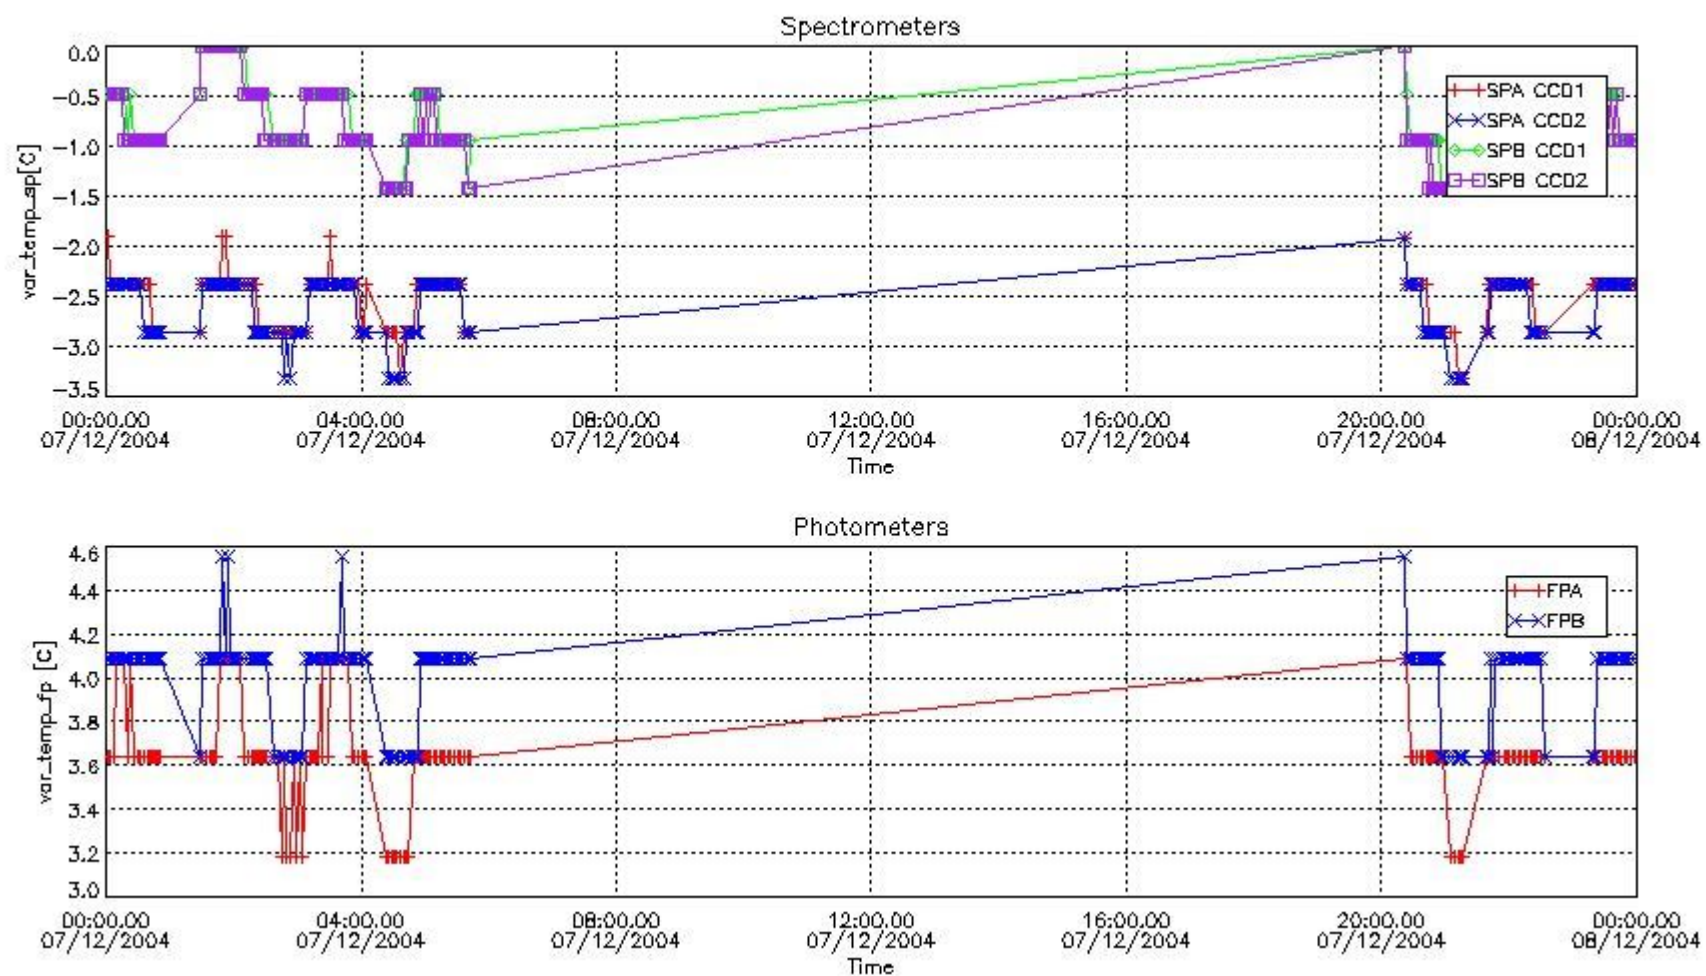

165	GOM_TRA_1PNPDE20041207_234259_000000572032_00417_14499_0009.N1	07-DEC-2004 23:42:59	Dark	57.000	2	Alp Car	-0.73600	7000.0	114	14499	No
166	GOM_TRA_1PNPDE20041207_234522_000000682032_00417_14499_0010.N1	07-DEC-2004 23:45:22	Dark	67.500	117	Pi Pup	2.7060	3800.0	135	14499	No
167	GOM_TRA_1PNPDE20041207_234855_000000662032_00417_14499_0011.N1	07-DEC-2004 23:48:55	Dark	66.000	23	21Eps CMa	1.5020	26000.	132	14499	No
168	GOM_TRA_1PNPDE20041207_235052_000000662032_00417_14499_0012.N1	07-DEC-2004 23:50:52	Dark	65.500	179	24Omi2CMa	3.0320	24000.	131	14499	No
169	GOM_TRA_1PNPDE20041207_235426_000000812032_00417_14499_0013.N1	07-DEC-2004 23:54:26	Twilight	81.000	1	9Alp CMa	-1.4400	11000.	162	14499	No
170	GOM_TRA_1PNPDE20041207_235751_000000612032_00417_14499_0014.N1	07-DEC-2004 23:57:51	Bright	61.000	7	19Bet Ori	0.10000	14000.	122	14499	No

3. Plot of GOMOS spectrometers and photometers temperatures from level 1b data

4. Overview of dark signal processing per product

The Dark Charge (DC) is a temperature-dependant signal added to the useful measurements and it is therefore subtracted from them during the processing. There are two phenomena that produce a continuous increase of the DC: the "hot pixels" (a pixel is "hot" when its DC exceeds by a significant amount its value measured on ground at the same temperature) and the "Random Telegraphic Signal" (abrupt change positive or negative of the CCD pixel signal, random in time, affecting only the DC part of the signal and not the photon generated signal).

In this section a list of products that did not use the Dark Sky Area (DSA) observation for the DC computation is given. It is also provided the mean DC plot per product for dark limb products with no error flag set.

4.1 These products did not use the DSA observation for DC computation:

Product name	DC information
GOM_TRA_1PNPDE20041207_202149_000000572032_00415_14497_0000.N1	DC map with no T dep. (12)
GOM_TRA_1PNPDE20041207_202409_000000602032_00415_14497_0001.N1	DC map used (0)
GOM_TRA_1PNPDE20041207_202741_000000642032_00415_14497_0002.N1	DC map used (0)
GOM_TRA_1PNPDE20041207_202940_000000652032_00415_14497_0003.N1	DC map used (0)