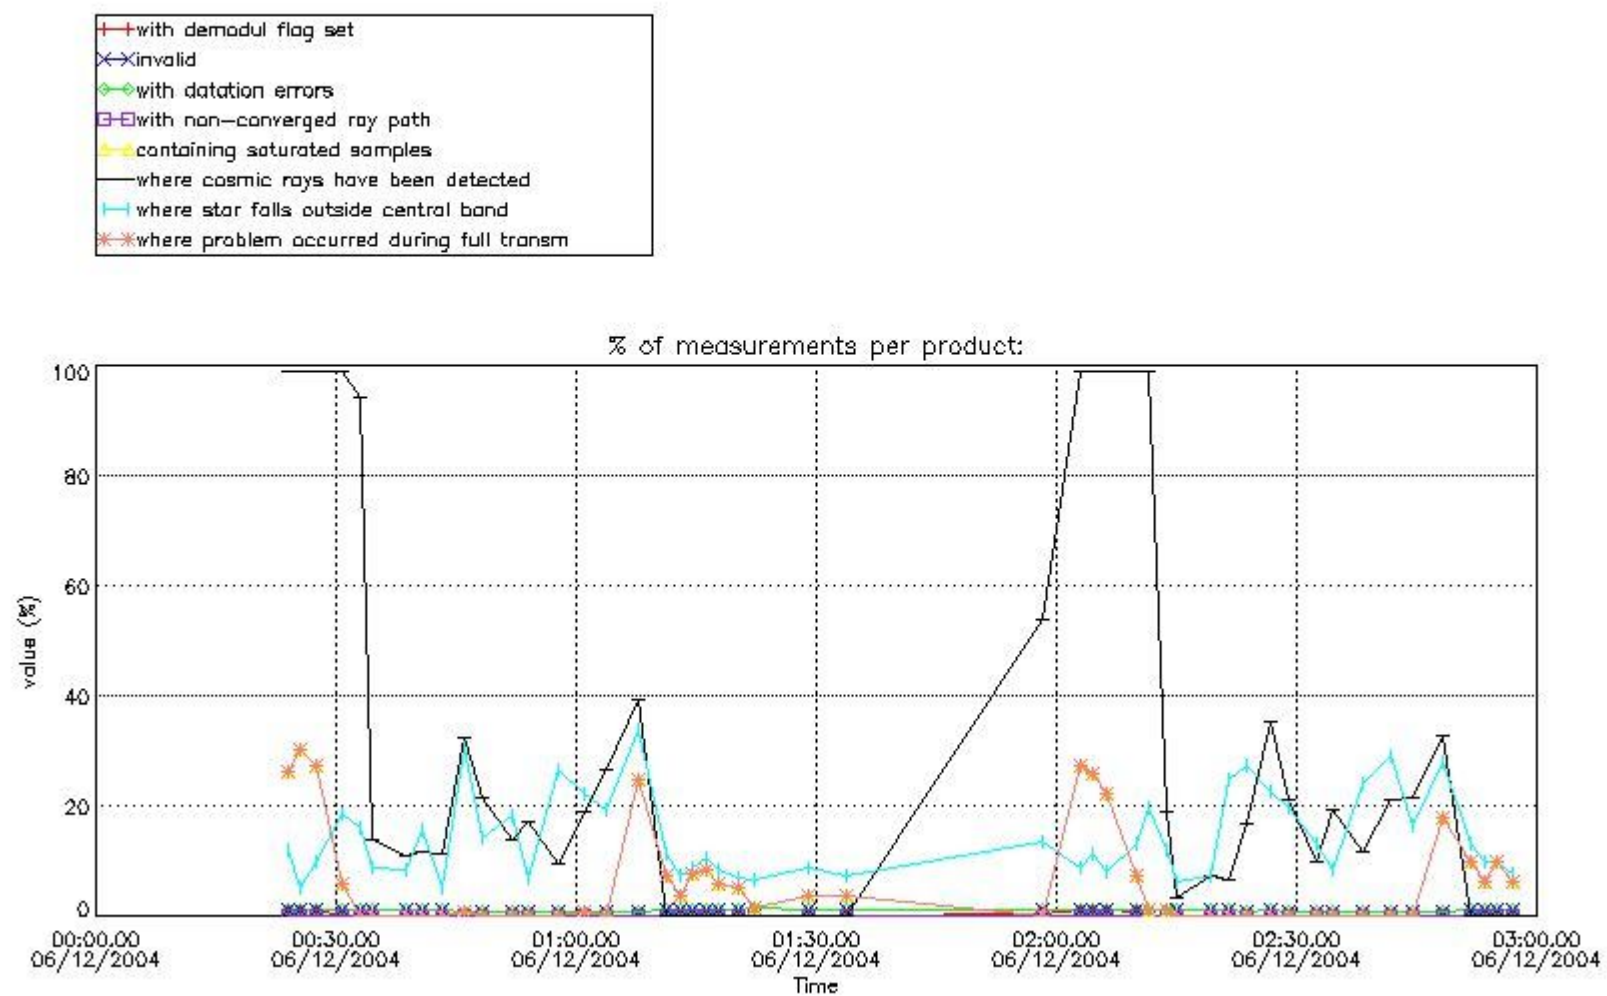

At least one measurement with demodulation flag set:	26.5306 %
Reference spectrum computed from DB:	0.00000 %
Reference spectrum with small number of measurements:	0.00000 %
SATU data not used:	0.00000 %

5.2 Plot quality information per product (time dependant)

5.3 Plot quality information per product (world map)