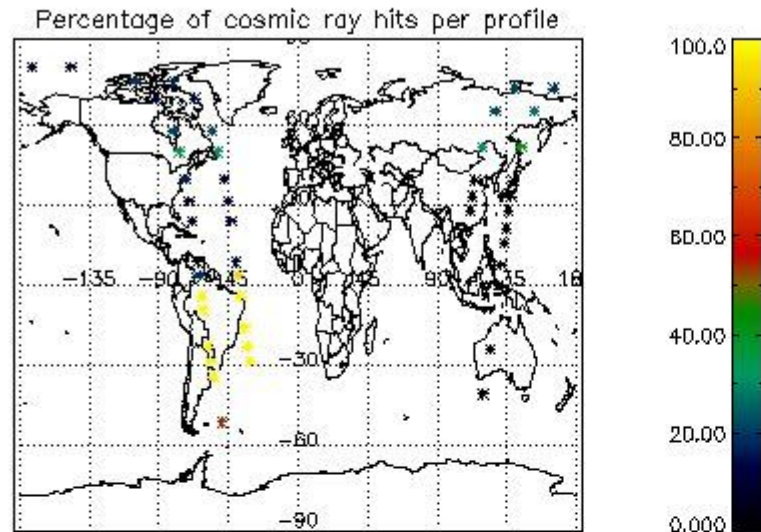

6. Statistics and plot of tangent altitude of the last measurement (DARK & BRIGHT products without errors)

6.1 Statistics on tangent altitude lost:

Statistics	DARK	BRIGHT	TWILIGHT
Mean:	14.644	15.292	15.571
St. deviation:	4.4919	5.0876	4.2486
Maximum:	20.684	21.965	20.756
Minimum:	4.7870	4.8062	8.0315
Number of data:	21.000	19.000	9.0000

6.2 Plot for DARK limb products