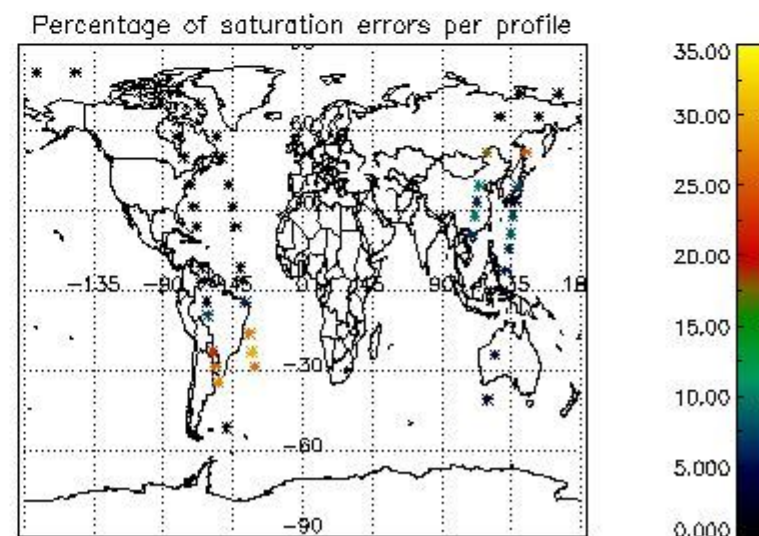

6. Statistics and plot of tangent altitude of the last measurement (DARK & BRIGHT products without errors)

6.1 Statistics on tangent altitude lost:

Statistics	DARK	BRIGHT	TWILIGHT
Mean:	14.644	15.292	15.571
St. deviation:	4.4919	5.0876	4.2486
Maximum:	20.684	21.965	20.756
Minimum:	4.7870	4.8062	8.0315
Number of data:	21.000	19.000	9.0000

6.2 Plot for DARK limb products