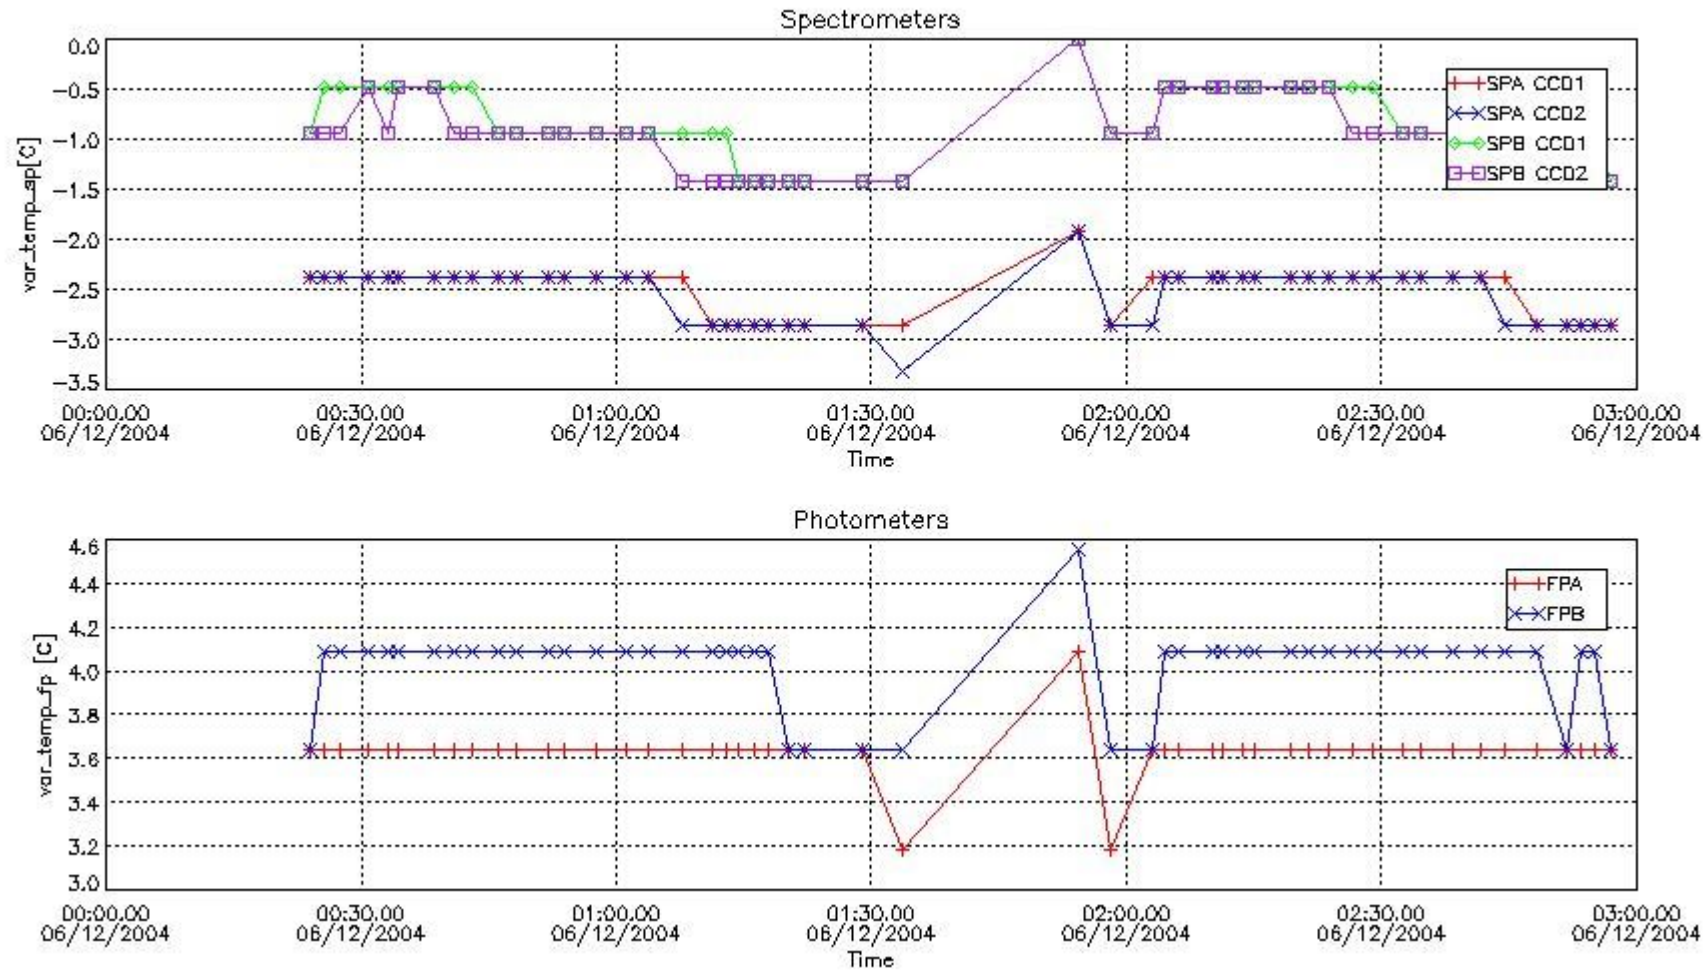

47	GOM_TRA_1PNPDE20041206_025150_000000422032_00390_14472_0020.N1	06-DEC-2004 02:51:50	Bright	41.500	50	13Alp Ari	2.0070	4250.0	83	14472	No
48	GOM_TRA_1PNPDE20041206_025330_000000422032_00390_14472_0021.N1	06-DEC-2004 02:53:30	Bright	41.500	150	44Zet Per	2.8900	28000.	83	14472	No
49	GOM_TRA_1PNPDE20041206_025458_000000472032_00390_14472_0022.N1	06-DEC-2004 02:54:58	Bright	46.500	114	3Iot Aur	2.6930	4600.0	93	14472	No
50	GOM_TRA_1PNPDE20041206_025654_000000402032_00390_14472_0023.N1	06-DEC-2004 02:56:54	Bright	39.500	73	57Gam1And	2.2600	13100.	79	14472	No

3. Plot of GOMOS spectrometers and photometers temperatures from level 1b data

4. Overview of dark signal processing per product

The Dark Charge (DC) is a temperature-dependant signal added to the useful measurements and it is therefore subtracted from them during the processing. There are two phenomena that produce a continuous increase of the DC: the "hot pixels" (a pixel is "hot" when its DC exceeds by a significant amount its value measured on ground at the same temperature) and the "Random Telegraphic Signal" (abrupt change positive or negative of the CCD pixel signal, random in time, affecting only the DC part of the signal and not the photon generated signal).

In this section a list of products that did not use the Dark Sky Area (DSA) observation for the DC computation is given. It is also provided the mean DC plot per product for dark limb products with no error flag set.

4.1 All products used the DSA observation for the DC computation

4.2 Plot of mean dark charges per product: only products in DARK limb conditions without errors are used