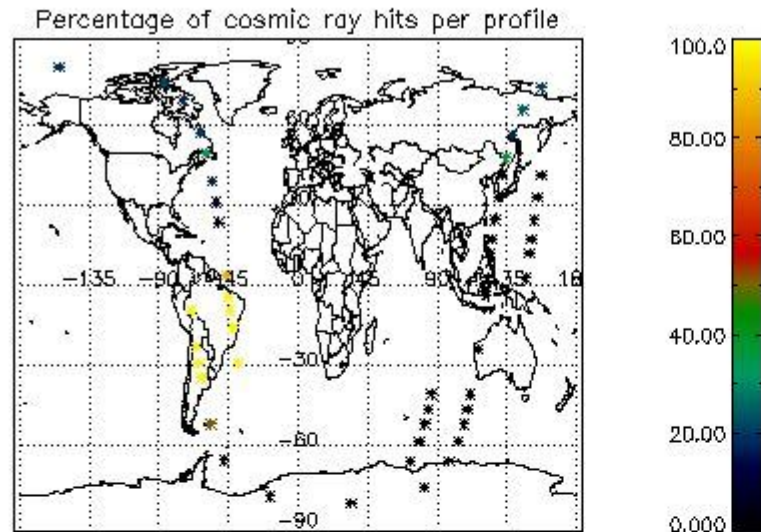

6. Statistics and plot of tangent altitude of the last measurement (DARK & BRIGHT products without errors)

6.1 Statistics on tangent altitude lost:

Statistics	DARK	BRIGHT	TWILIGHT
Mean:	15.059	20.344	14.640
St. deviation:	3.8562	4.3499	4.1125
Maximum:	19.486	27.108	20.304
Minimum:	6.4922	7.6066	8.1378
Number of data:	11.000	32.000	7.0000

6.2 Plot for DARK limb products