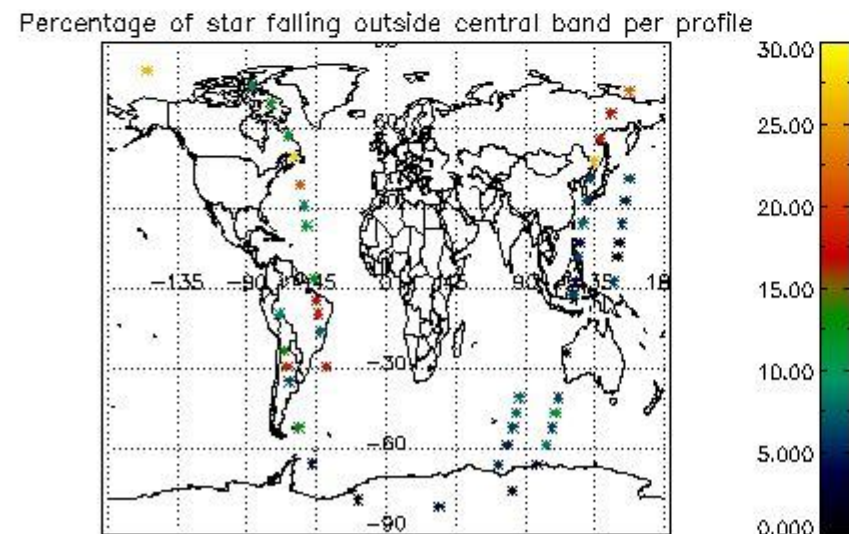

6. Statistics and plot of tangent altitude of the last measurement (DARK & BRIGHT products without errors)

6.1 Statistics on tangent altitude lost:

Statistics	DARK	BRIGHT	TWILIGHT
Mean:	15.059	20.344	14.640
St. deviation:	3.8562	4.3499	4.1125
Maximum:	19.486	27.108	20.304
Minimum:	6.4922	7.6066	8.1378
Number of data:	11.000	32.000	7.0000

6.2 Plot for DARK limb products