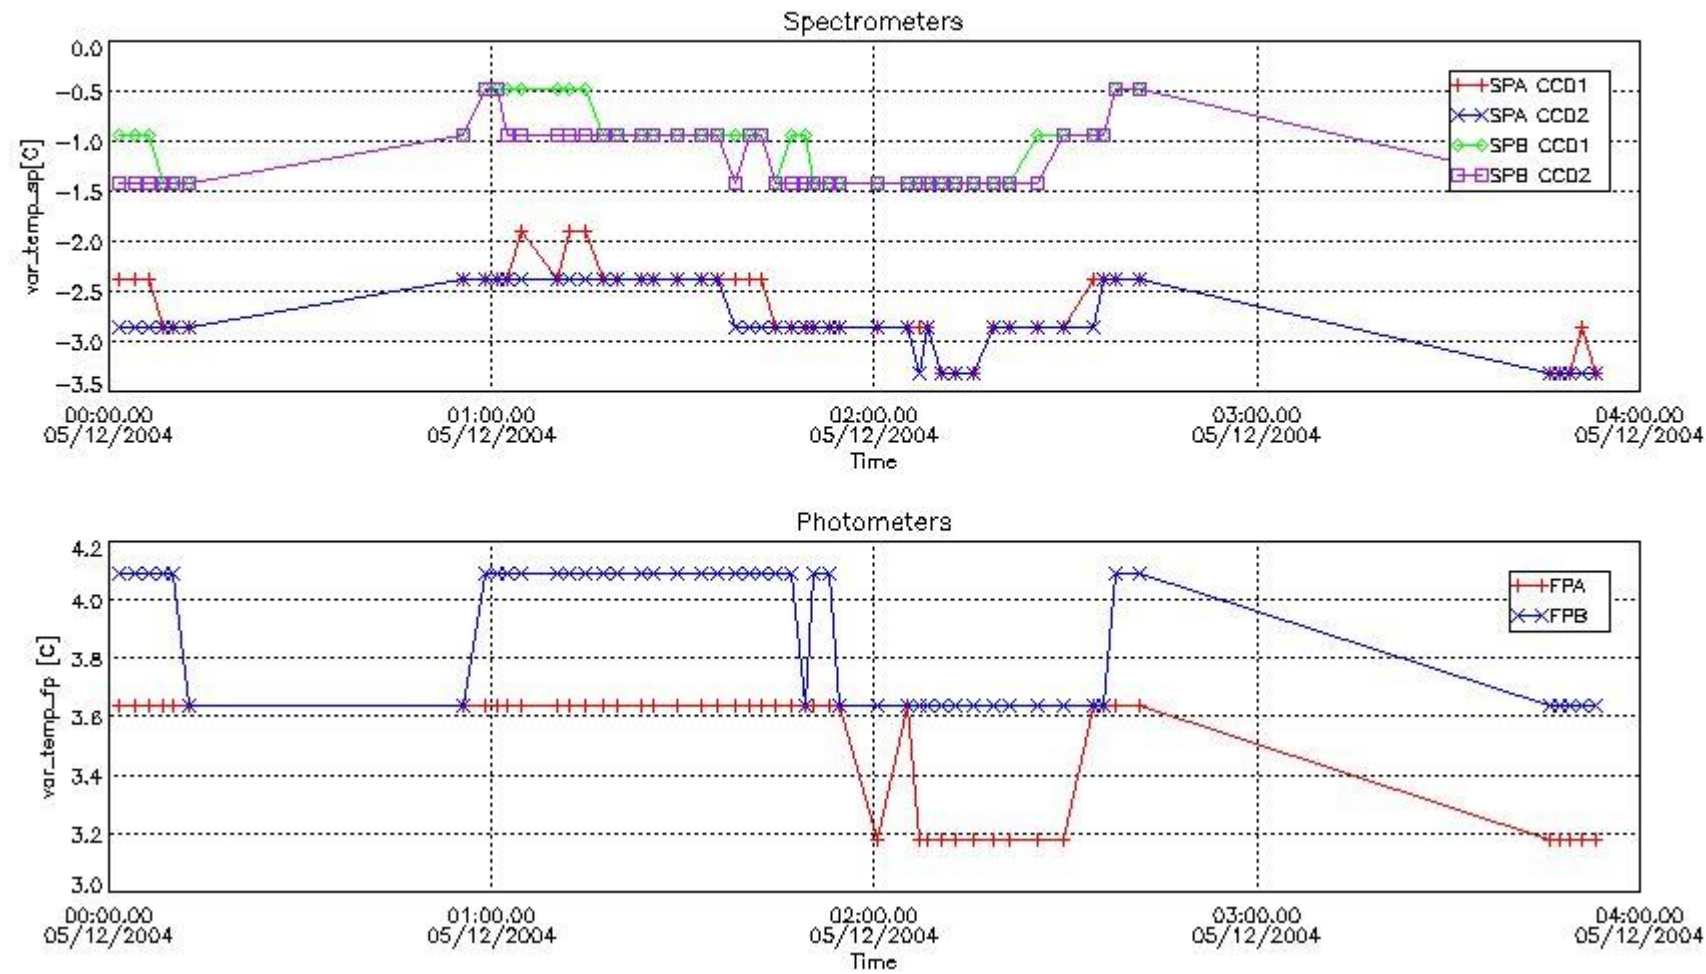

47	GOM_TRA_1PNPDE20041205_034730_000000462032_00376_14458_0001.N1	05-DEC-2004 03:47:30	Bright	46.000	36	50Alp UMa	1.8000	6300.0	92	14458	No
48	GOM_TRA_1PNPDE20041205_034903_000000492032_00376_14458_0002.N1	05-DEC-2004 03:49:03	Bright	49.000	82	48Bet UMa	2.3650	10600.	98	14458	No
49	GOM_TRA_1PNPDE20041205_035059_000000412032_00376_14458_0003.N1	05-DEC-2004 03:50:59	Bright	41.000	32	77Eps UMa	1.7630	11000.	82	14458	No
50	GOM_TRA_1PNPDE20041205_035312_000000392032_00376_14458_0004.N1	05-DEC-2004 03:53:12	Bright	39.000	39	85Eta UMa	1.8540	24000.	78	14458	No

3. Plot of GOMOS spectrometers and photometers temperatures from level 1b data

4. Overview of dark signal processing per product

The Dark Charge (DC) is a temperature-dependant signal added to the useful measurements and it is therefore subtracted from them during the processing. There are two phenomena that produce a continuous increase of the DC: the "hot pixels" (a pixel is "hot" when its DC exceeds by a significant amount its value measured on ground at the same temperature) and the "Random Telegraphic Signal" (abrupt change positive or negative of the CCD pixel signal, random in time, affecting only the DC part of the signal and not the photon generated signal).

In this section a list of products that did not use the Dark Sky Area (DSA) observation for the DC computation is given. It is also provided the mean DC plot per product for dark limb products with no error flag set.

4.1 All products used the DSA observation for the DC computation

4.2 Plot of mean dark charges per product: only products in DARK limb conditions without errors are used