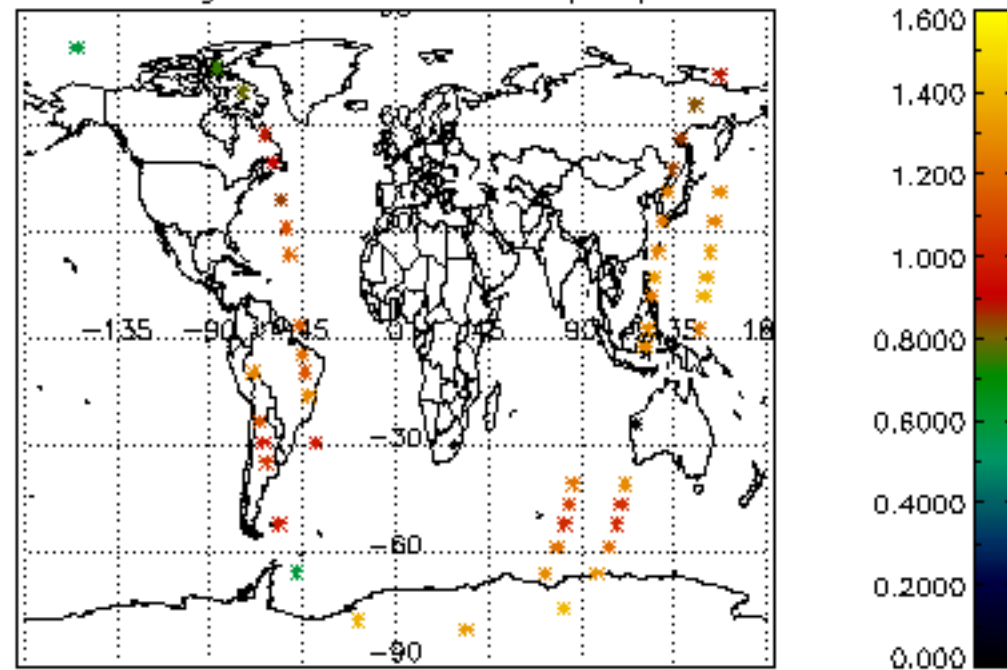

Percentage of cosmic ray hits per profile

Percentage of datation errors per profile

Percentage of star falling outside central band per profile

Percentage of saturation errors per profile

Tangent altitude at which the star is lost