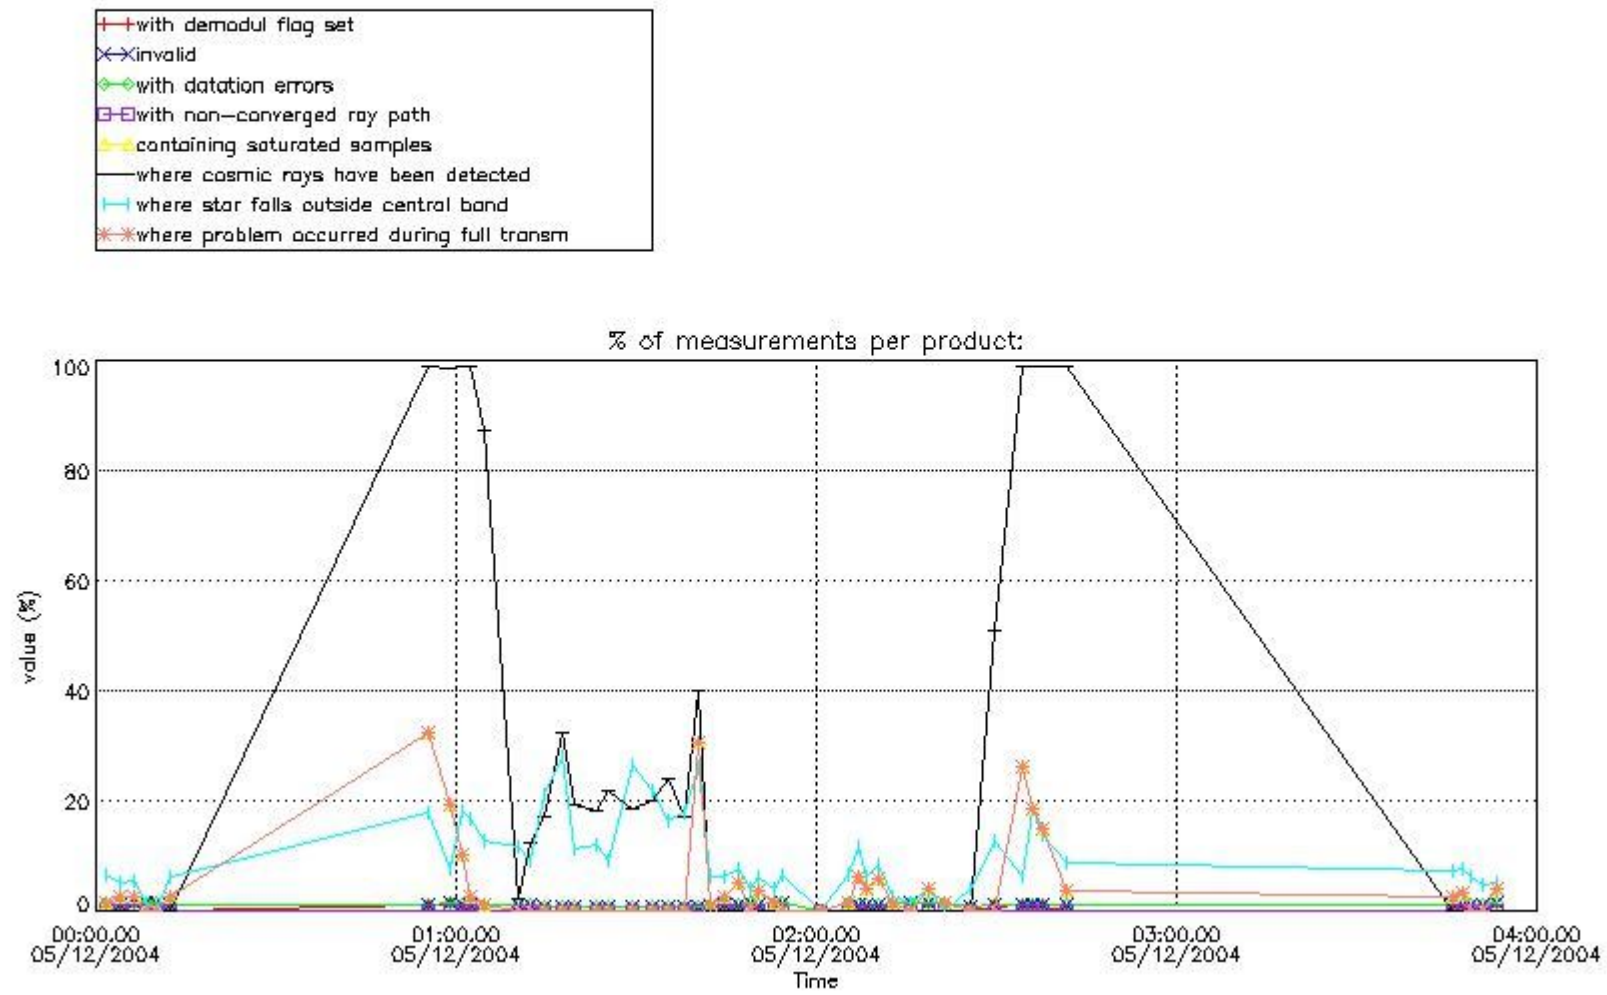

At least one measurement with demodulation flag set:	22.0000 %
Reference spectrum computed from DB:	0.00000 %
Reference spectrum with small number of measurements:	0.00000 %
SATU data not used:	0.00000 %

5.2 Plot quality information per product (time dependant)

5.3 Plot quality information per product (world map)