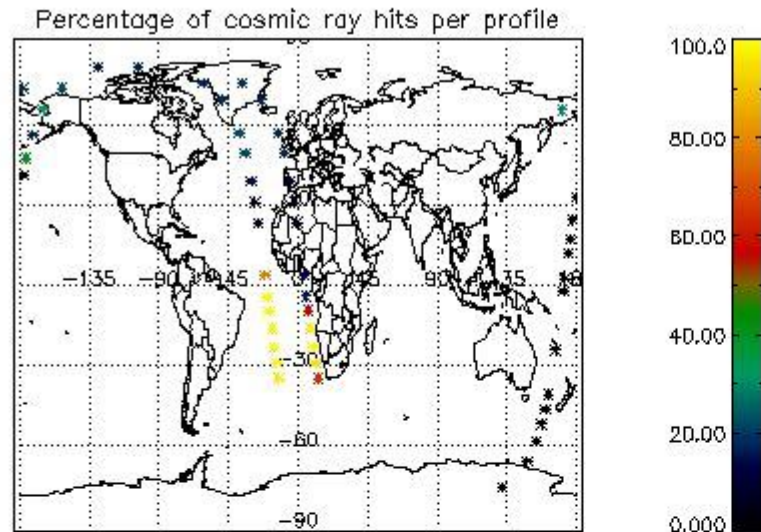

6. Statistics and plot of tangent altitude of the last measurement (DARK & BRIGHT products without errors)

6.1 Statistics on tangent altitude lost:

Statistics	DARK	BRIGHT	TWILIGHT
Mean:	14.281	17.987	16.740
St. deviation:	4.2069	5.3919	4.9114
Maximum:	18.673	26.474	23.075
Minimum:	5.7300	6.5014	7.0466
Number of data:	20.000	20.000	10.000

6.2 Plot for DARK limb products