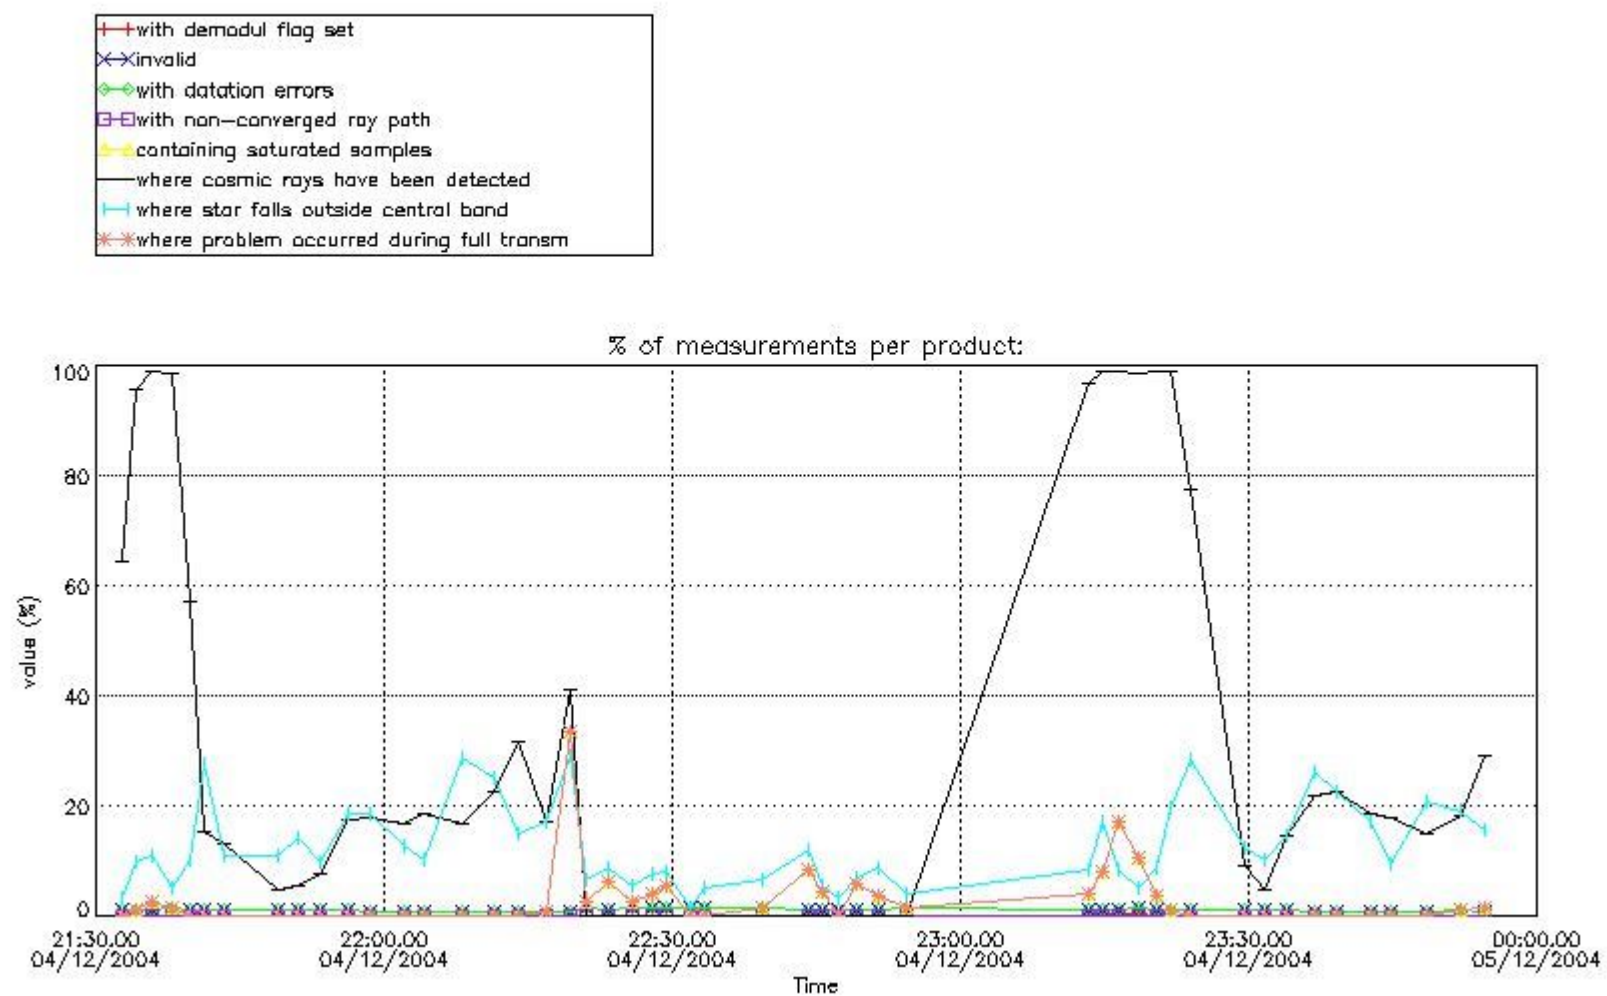

At least one measurement with demodulation flag set:	22.0000 %
Reference spectrum computed from DB:	0.00000 %
Reference spectrum with small number of measurements:	0.00000 %
SATU data not used:	0.00000 %

5.2 Plot quality information per product (time dependant)

5.3 Plot quality information per product (world map)