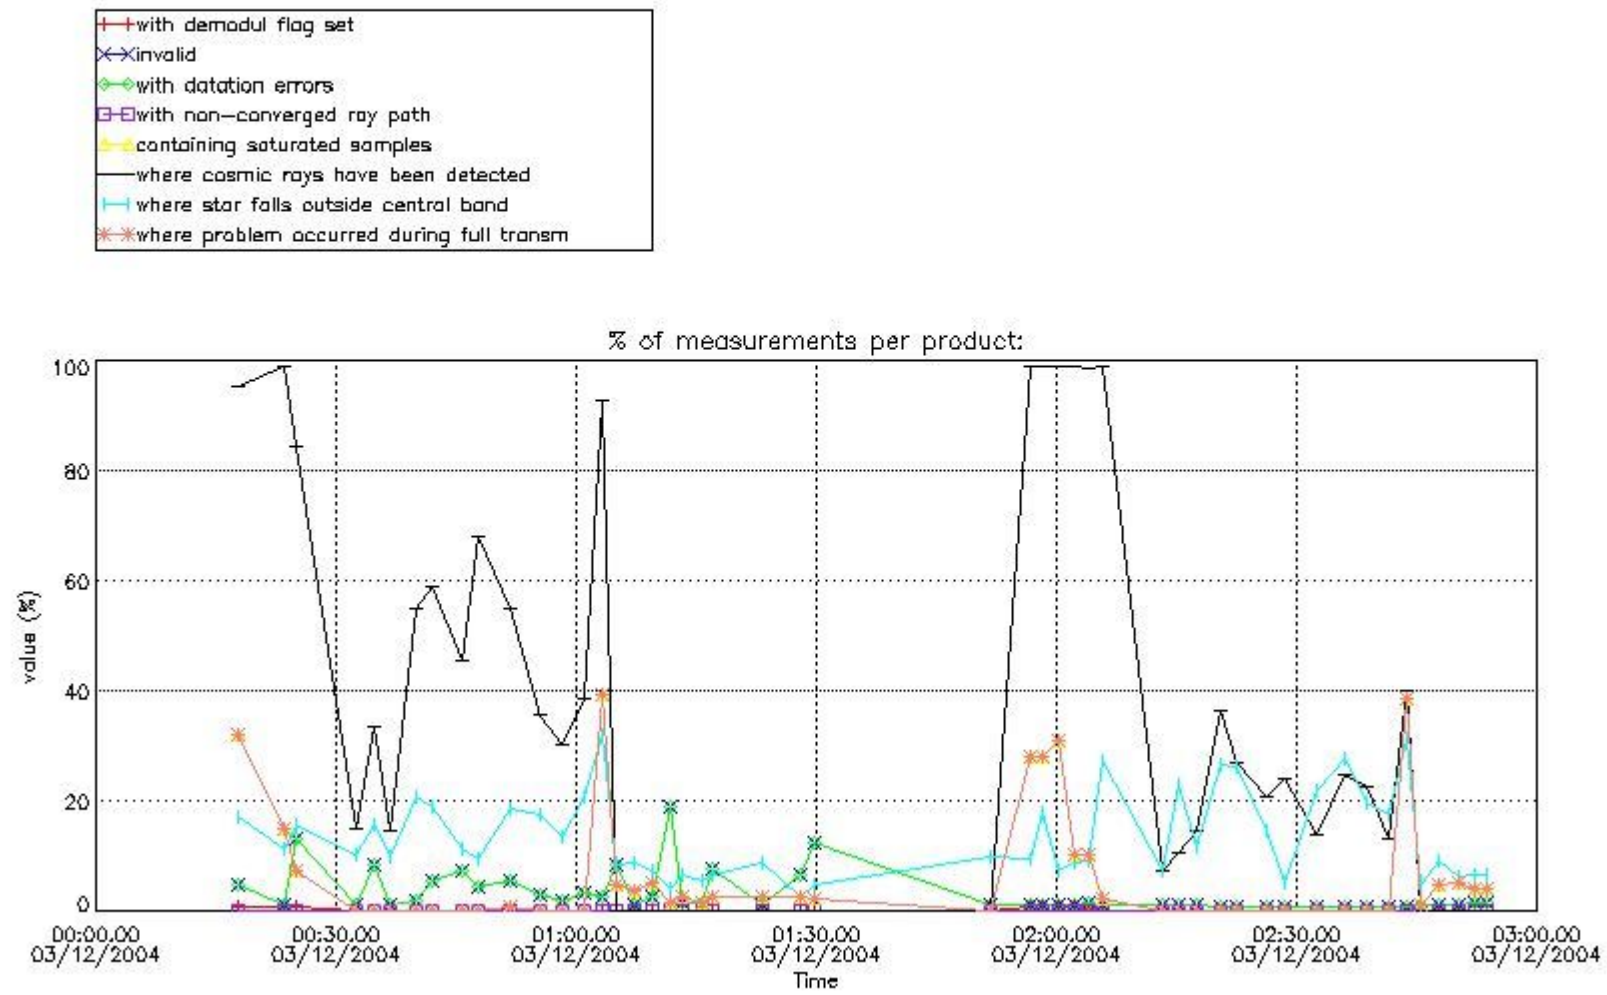

At least one measurement with demodulation flag set:	36.7347 %
Reference spectrum computed from DB:	0.00000 %
Reference spectrum with small number of measurements:	0.00000 %
SATU data not used:	0.00000 %

5.2 Plot quality information per product (time dependant)

5.3 Plot quality information per product (world map)