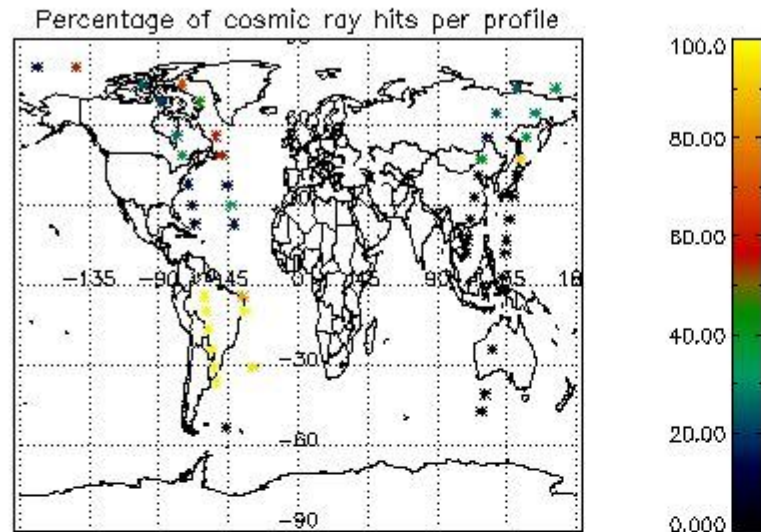

6. Statistics and plot of tangent altitude of the last measurement (DARK & BRIGHT products without errors)

6.1 Statistics on tangent altitude lost:

Statistics	DARK	BRIGHT	TWILIGHT
Mean:	14.483	17.161	14.862
St. deviation:	4.4968	5.8680	3.5027
Maximum:	20.236	24.193	19.247
Minimum:	6.1371	5.3321	10.489
Number of data:	18.000	23.000	8.0000

6.2 Plot for DARK limb products