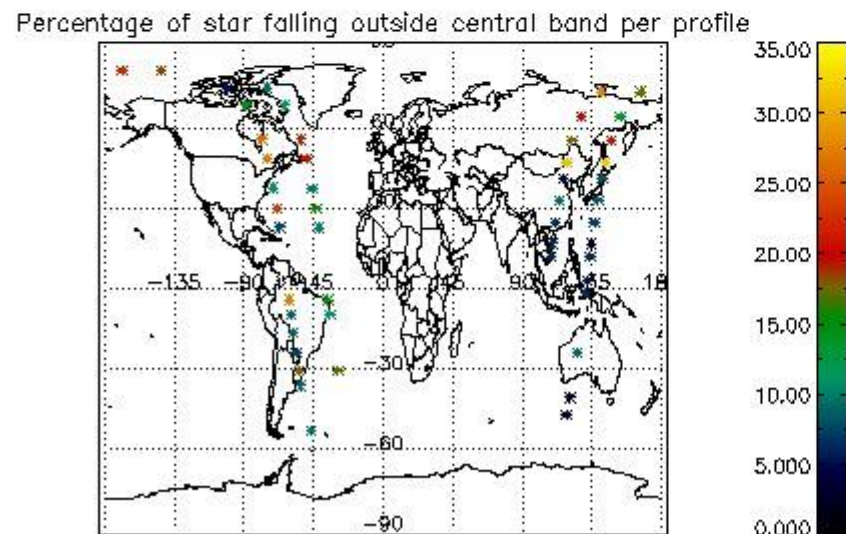

6. Statistics and plot of tangent altitude of the last measurement (DARK & BRIGHT products without errors)

6.1 Statistics on tangent altitude lost:

Statistics	DARK	BRIGHT	TWILIGHT
Mean:	14.483	17.161	14.862
St. deviation:	4.4968	5.8680	3.5027
Maximum:	20.236	24.193	19.247
Minimum:	6.1371	5.3321	10.489
Number of data:	18.000	23.000	8.0000

6.2 Plot for DARK limb products