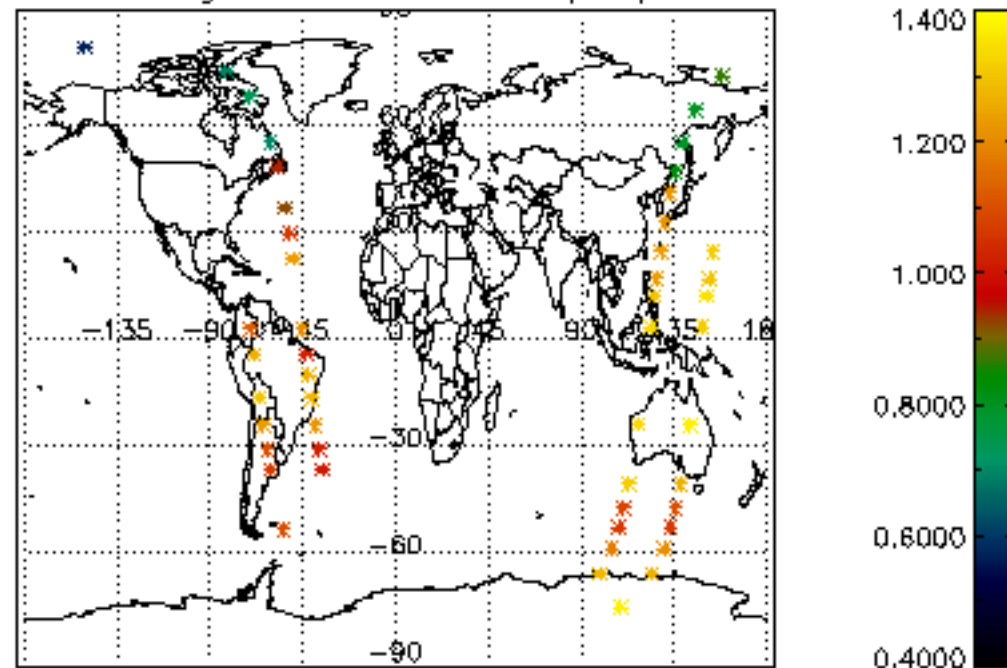

Percentage of cosmic ray hits per profile

Percentage of datation errors per profile

Percentage of star falling outside central band per profile

Percentage of saturation errors per profile

Tangent altitude at which the star is lost