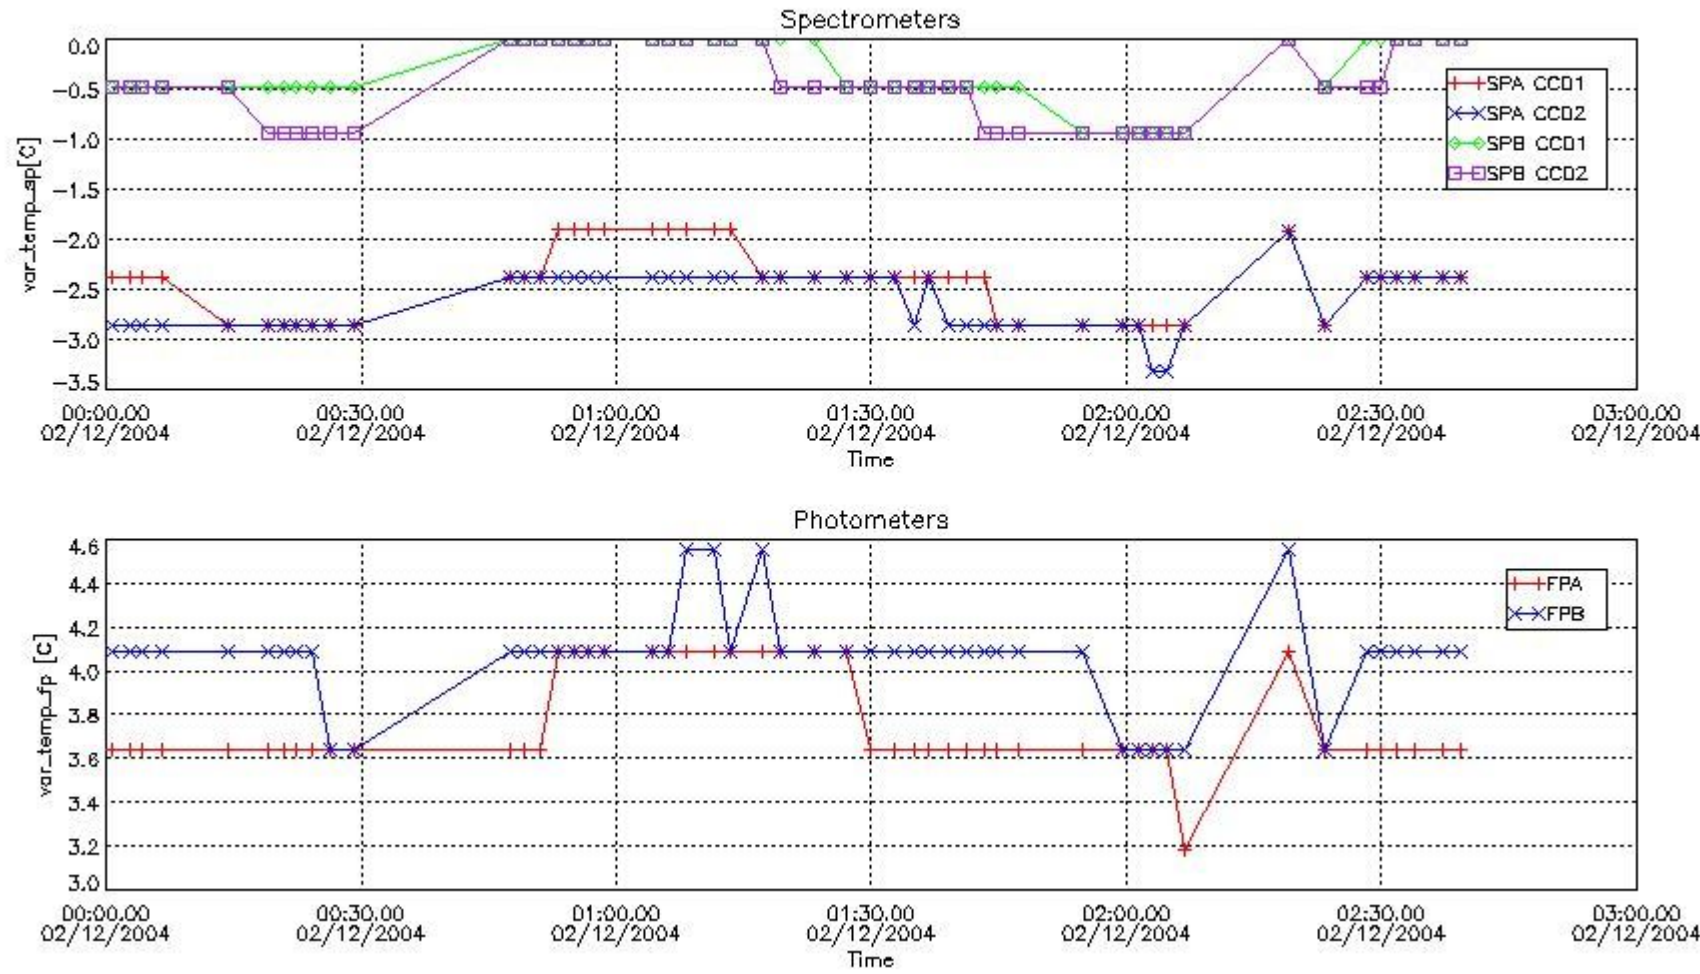

47	GOM_TRA_1PNPDE20041202_023140_000000412032_00332_14414_0004.N1	02-DEC-2004 02:31:40	Twilight	40.500	123	Iot Cen	2.7500	10200.	81	14414	No
48	GOM_TRA_1PNPDE20041202_023349_000000392032_00332_14414_0005.N1	02-DEC-2004 02:33:49	Twilight	38.500	95	Zet Cen	2.5450	26000.	77	14414	No
49	GOM_TRA_1PNPDE20041202_023715_000000402032_00332_14414_0006.N1	02-DEC-2004 02:37:15	Dark	39.500	10	Bet Cen	0.61000	28000.	79	14414	No
50	GOM_TRA_1PNPDE20041202_023915_000000452032_00333_14415_0007.N1	02-DEC-2004 02:39:15	Dark	44.500	12	Alp1Cru	0.77500	30000.	89	14415	No

3. Plot of GOMOS spectrometers and photometers temperatures from level 1b data

4. Overview of dark signal processing per product

The Dark Charge (DC) is a temperature-dependant signal added to the useful measurements and it is therefore subtracted from them during the processing. There are two phenomena that produce a continuous increase of the DC: the "hot pixels" (a pixel is "hot" when its DC exceeds by a significant amount its value measured on ground at the same temperature) and the "Random Telegraphic Signal" (abrupt change positive or negative of the CCD pixel signal, random in time, affecting only the DC part of the signal and not the photon generated signal).

In this section a list of products that did not use the Dark Sky Area (DSA) observation for the DC computation is given. It is also provided the mean DC plot per product for dark limb products with no error flag set.

4.1 All products used the DSA observation for the DC computation

4.2 Plot of mean dark charges per product: only products in DARK limb conditions without errors are used