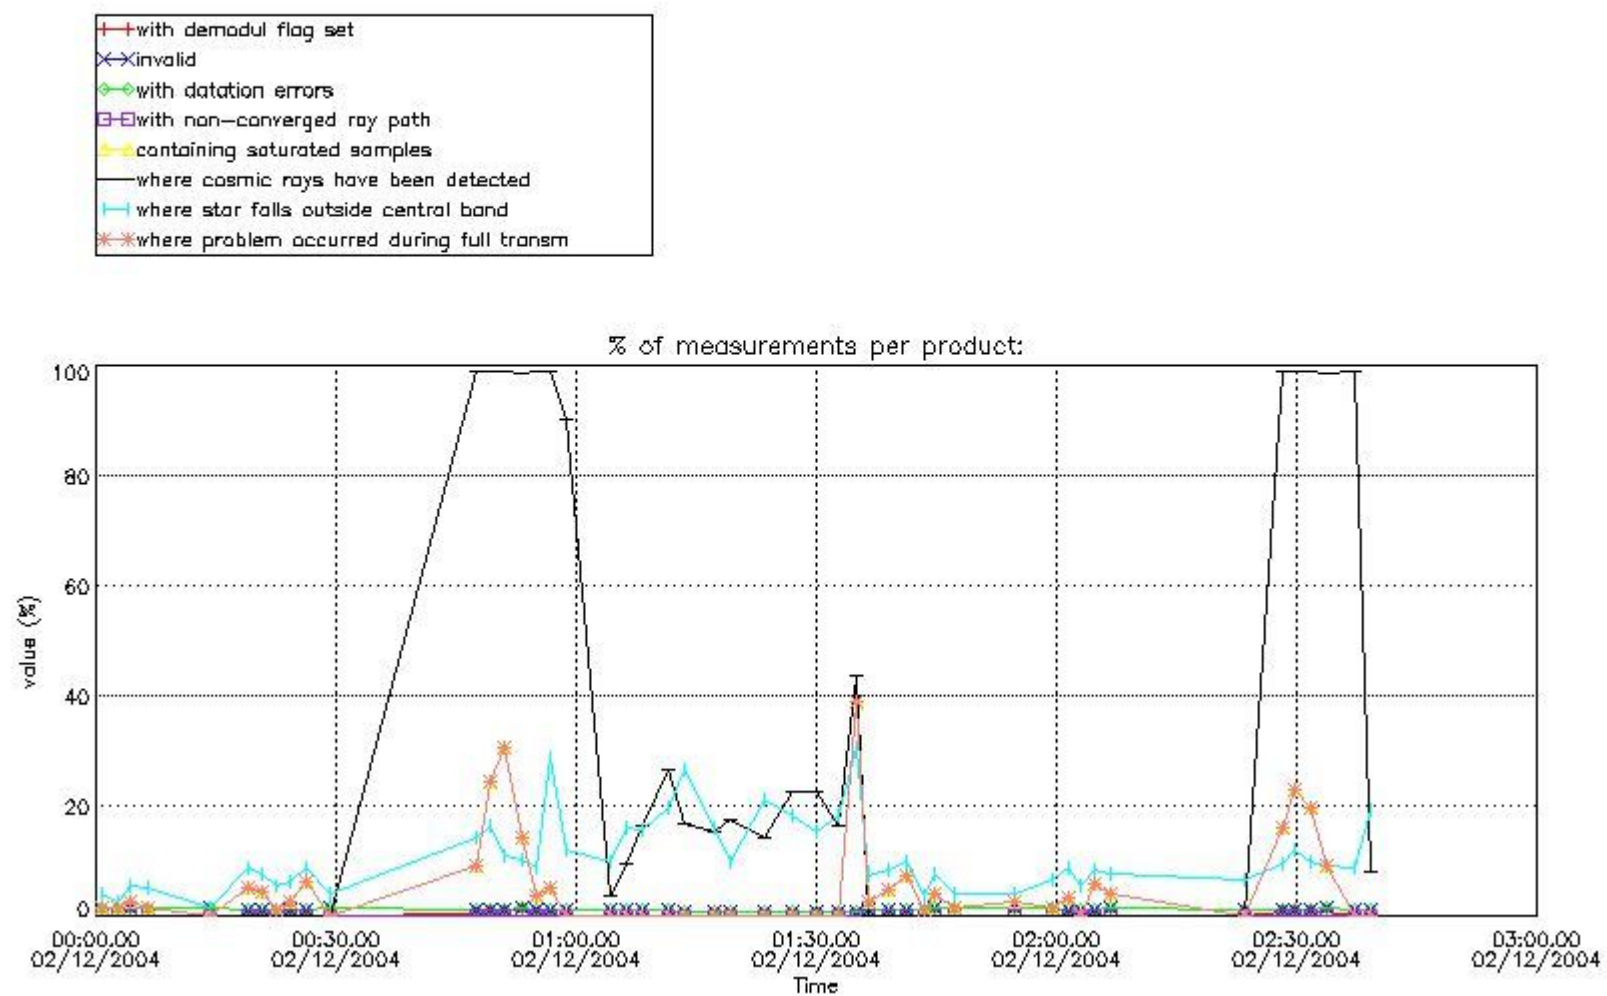

At least one measurement with demodulation flag set:	28.5714 %
Reference spectrum computed from DB:	0.00000 %
Reference spectrum with small number of measurements:	0.00000 %
SATU data not used:	0.00000 %

5.2 Plot quality information per product (time dependant)

5.3 Plot quality information per product (world map)