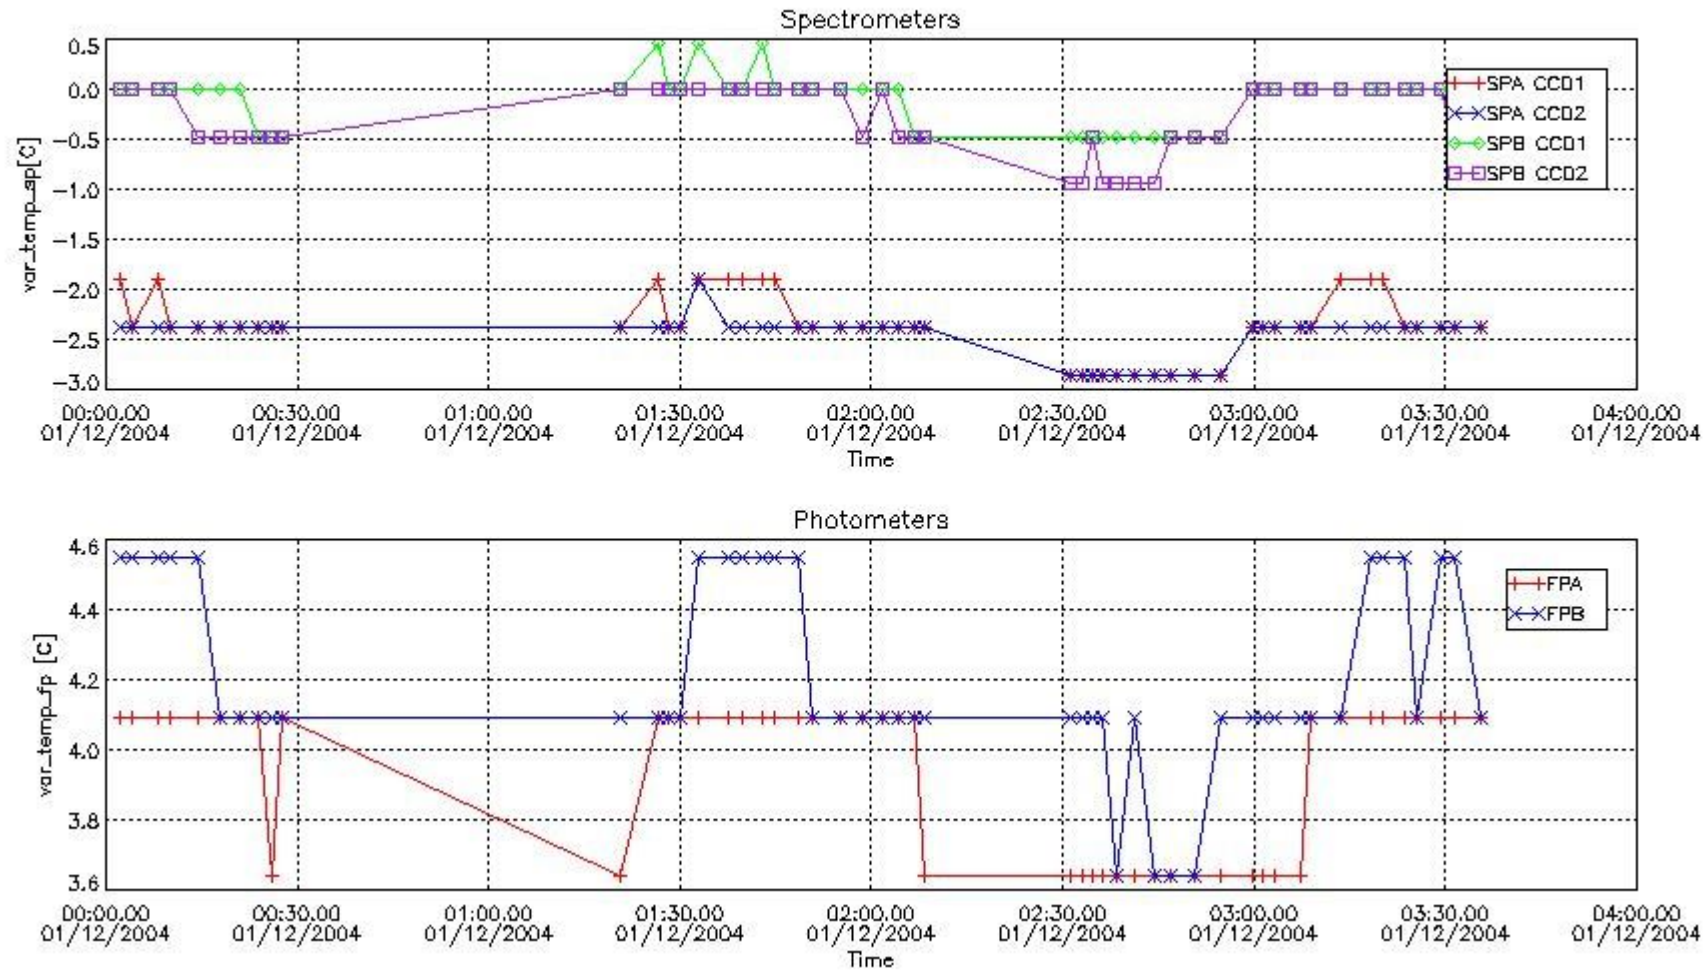

47	GOM_TRA_1PNPDE20041201_032525_000000682032_00319_14401_0019.N1	01-DEC-2004 03:25:25	Dark	67.500	117	Pi Pup	2.7060	3800.0	135	14401	No
48	GOM_TRA_1PNPDE20041201_032914_000000692032_00319_14401_0020.N1	01-DEC-2004 03:29:14	Dark	69.000	23	21Eps CMa	1.5020	26000.	138	14401	No
49	GOM_TRA_1PNPDE20041201_033123_000000742032_00319_14401_0021.N1	01-DEC-2004 03:31:23	Dark	73.500	179	24Omi2CMa	3.0320	24000.	147	14401	No
50	GOM_TRA_1PNPDE20041201_033535_000000892032_00319_14401_0022.N1	01-DEC-2004 03:35:35	Twilight	88.500	1	9Alp CMa	-1.4400	11000.	177	14401	No

3. Plot of GOMOS spectrometers and photometers temperatures from level 1b data

4. Overview of dark signal processing per product

The Dark Charge (DC) is a temperature-dependant signal added to the useful measurements and it is therefore subtracted from them during the processing. There are two phenomena that produce a continuous increase of the DC: the "hot pixels" (a pixel is "hot" when its DC exceeds by a significant amount its value measured on ground at the same temperature) and the "Random Telegraphic Signal" (abrupt change positive or negative of the CCD pixel signal, random in time, affecting only the DC part of the signal and not the photon generated signal).

In this section a list of products that did not use the Dark Sky Area (DSA) observation for the DC computation is given. It is also provided the mean DC plot per product for dark limb products with no error flag set.

4.1 All products used the DSA observation for the DC computation

4.2 Plot of mean dark charges per product: only products in DARK limb conditions without errors are used