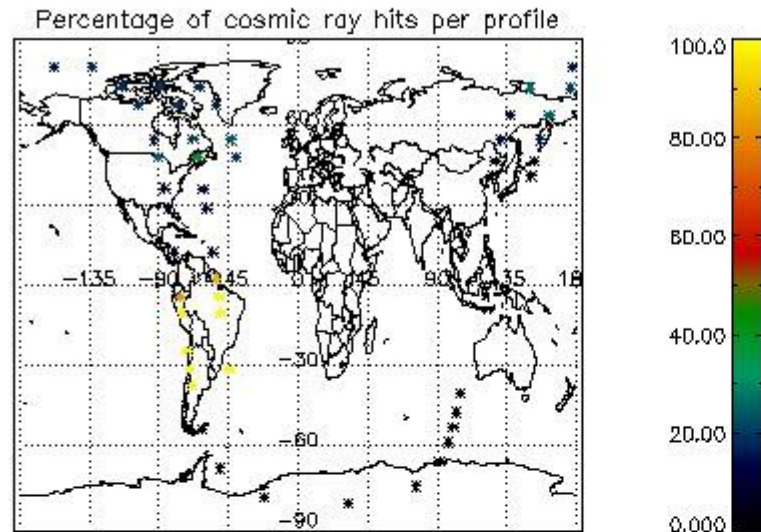

6. Statistics and plot of tangent altitude of the last measurement (DARK & BRIGHT products without errors)

6.1 Statistics on tangent altitude lost:

Statistics	DARK	BRIGHT	TWILIGHT
Mean:	13.323	15.431	11.458
St. deviation:	4.4831	6.4185	5.0177
Maximum:	21.459	25.386	18.408
Minimum:	5.0595	6.0898	4.9748
Number of data:	23.000	19.000	8.0000

6.2 Plot for DARK limb products