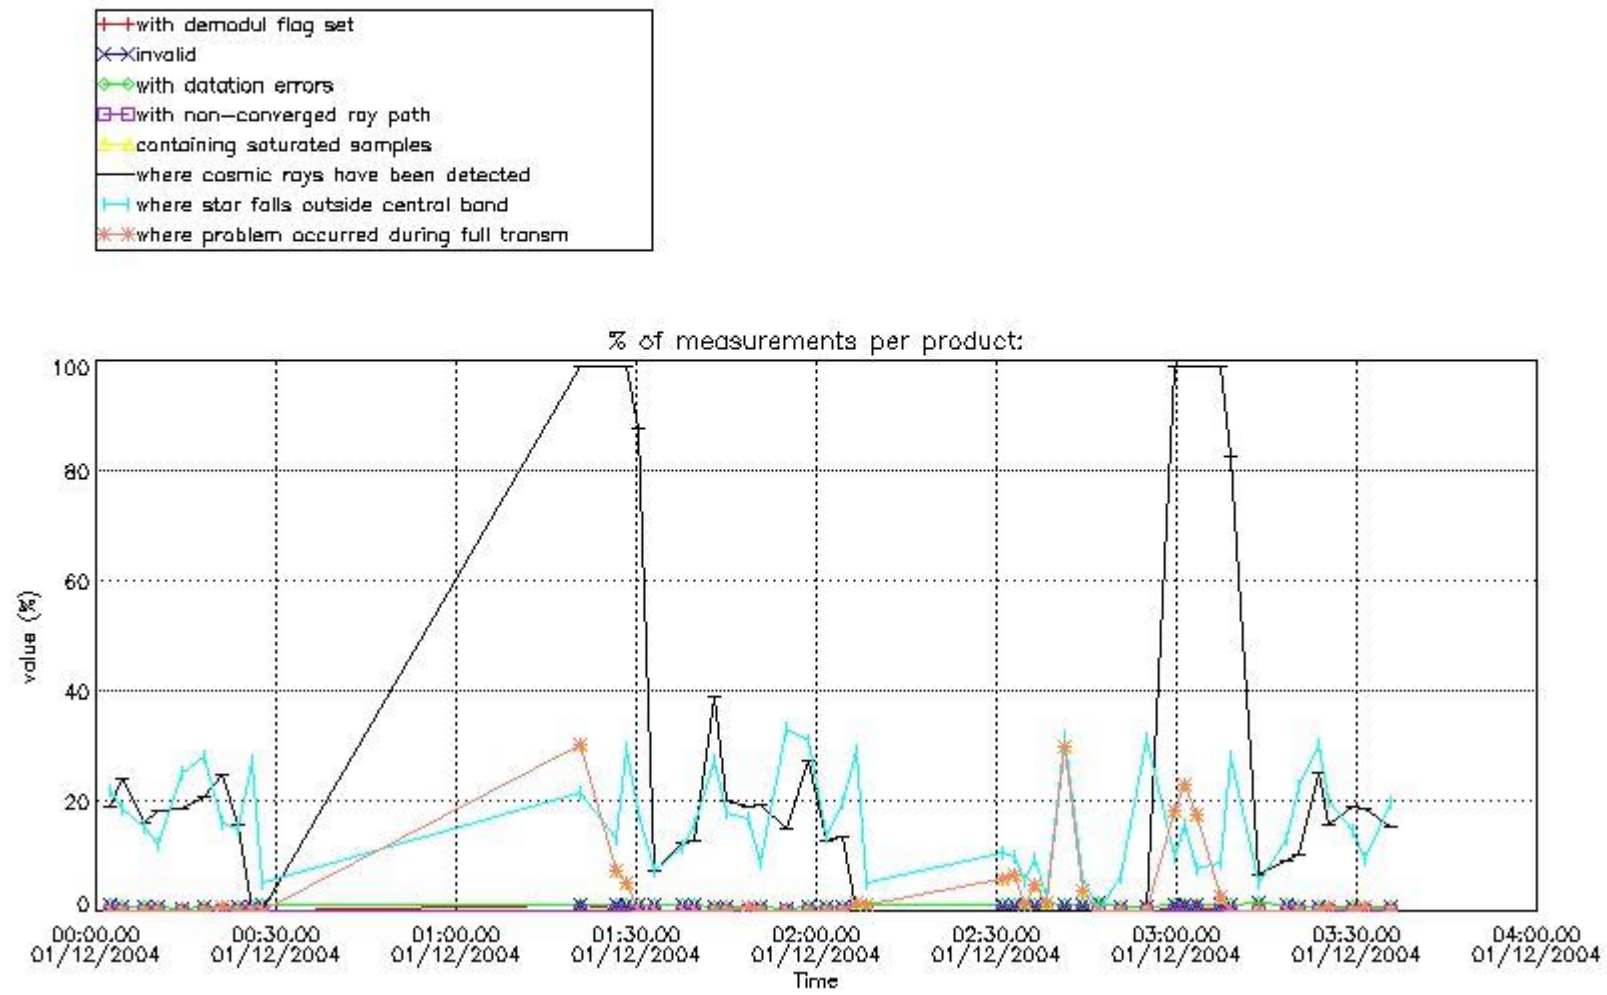

At least one measurement with demodulation flag set:	28.0000 %
Reference spectrum computed from DB:	0.00000 %
Reference spectrum with small number of measurements:	0.00000 %
SATU data not used:	0.00000 %

5.2 Plot quality information per product (time dependant)

5.3 Plot quality information per product (world map)