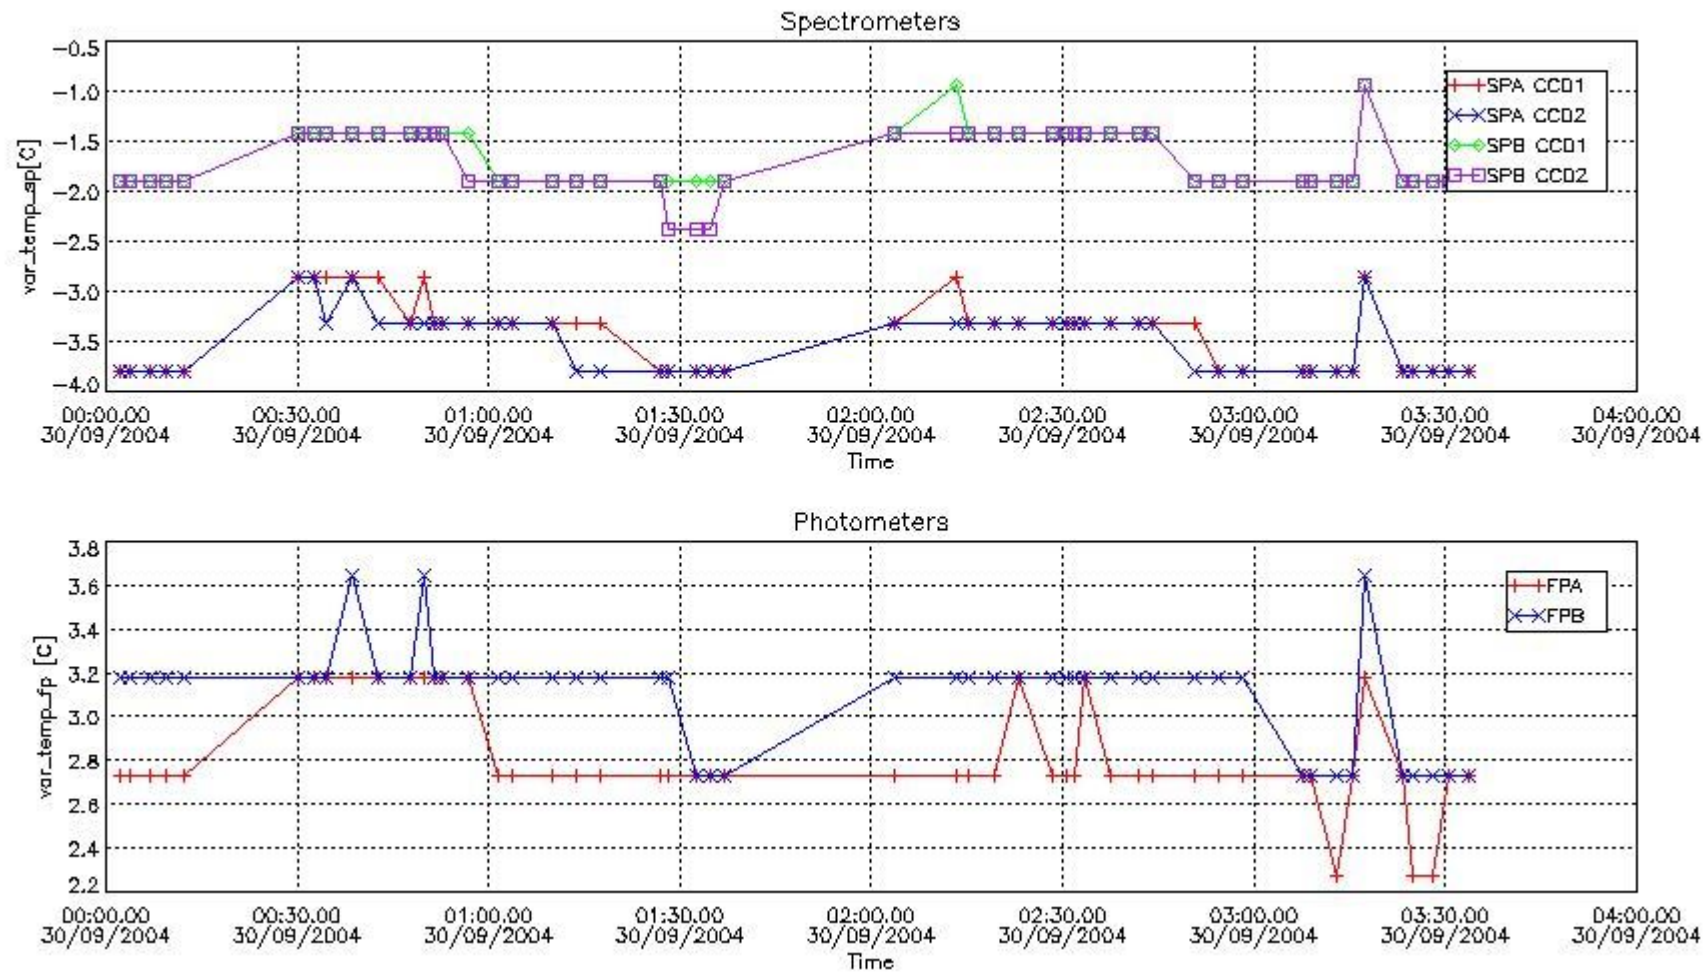

3. Plot of GOMOS spectrometers and photometers temperatures from level 1b data

4. Overview of dark signal processing per product

The Dark Charge (DC) is a temperature-dependant signal added to the useful measurements and it is therefore subtracted from them during the processing. There are two phenomena that produce a continuous increase of the DC: the "hot pixels" (a pixel is "hot" when its DC exceeds by a significant amount its value measured on ground at the same temperature) and the "Random Telegraphic Signal" (abrupt change positive or negative of the CCD pixel signal, random in time, affecting only the DC part of the signal and not the photon generated signal).

In this section a list of products that did not use the Dark Sky Area (DSA) observation for the DC computation is given. It is also provided the mean DC plot per product for dark limb products with no error flag set.

4.1 All products used the DSA observation for the DC computation

4.2 Plot of mean dark charges per product: only products in DARK limb conditions without errors are used