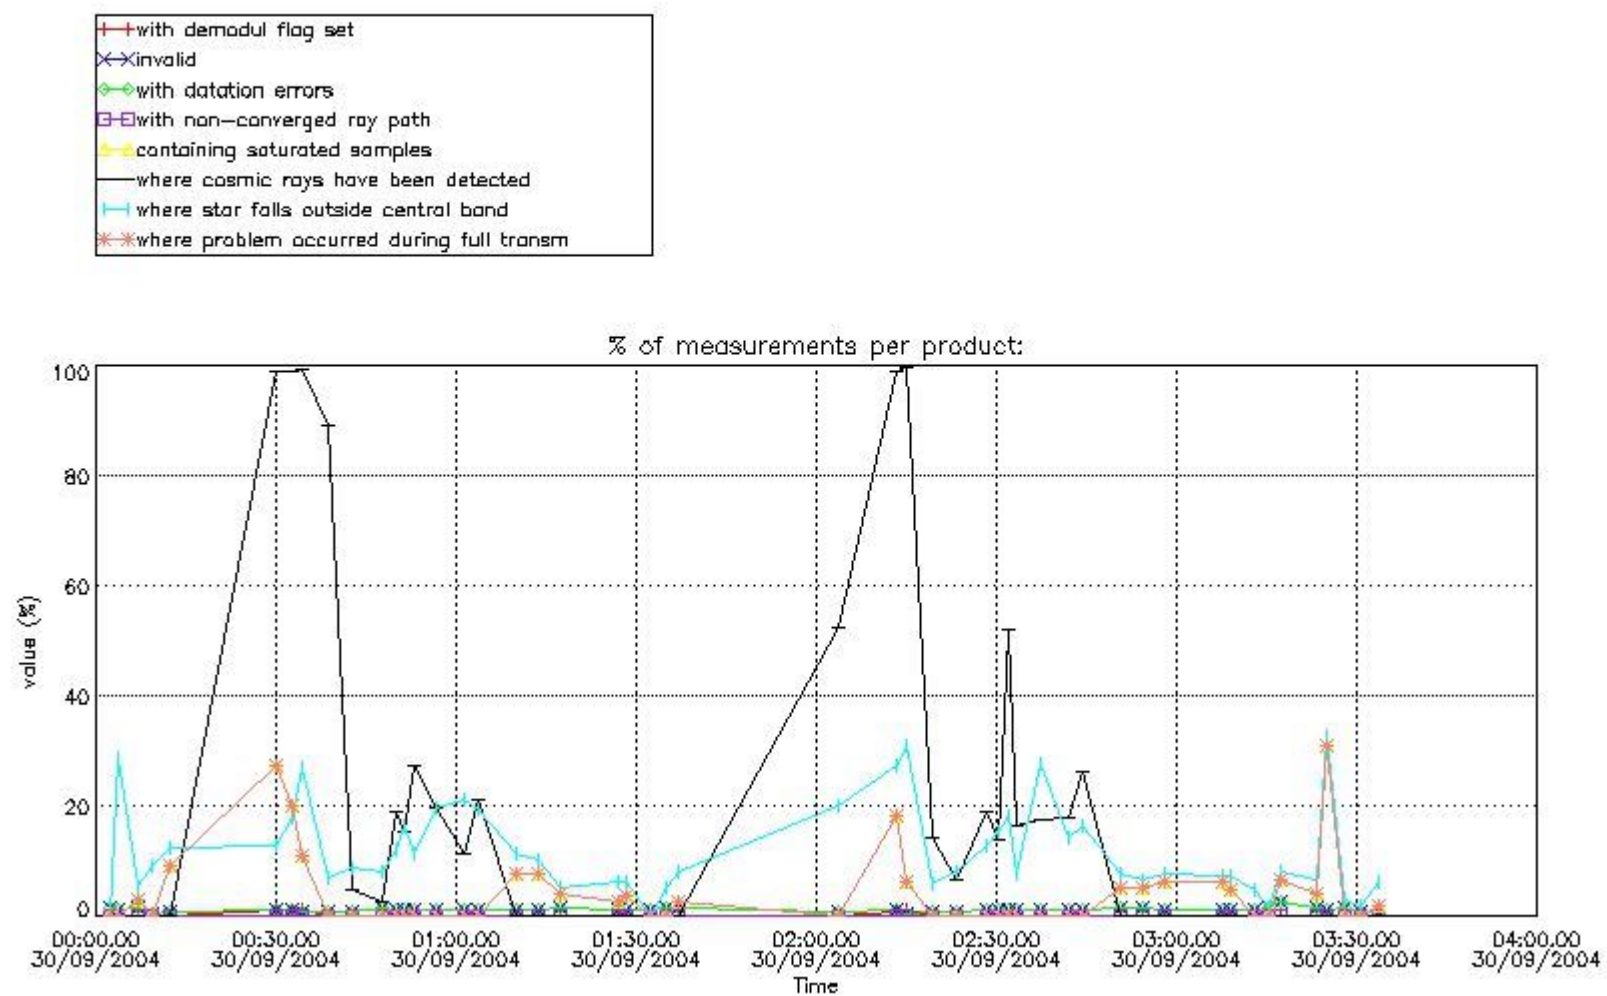

At least one measurement with demodulation flag set:	14.0000 %
Reference spectrum computed from DB:	0.00000 %
Reference spectrum with small number of measurements:	0.00000 %
SATU data not used:	0.00000 %

5.2 Plot quality information per product (time dependant)

5.3 Plot quality information per product (world map)