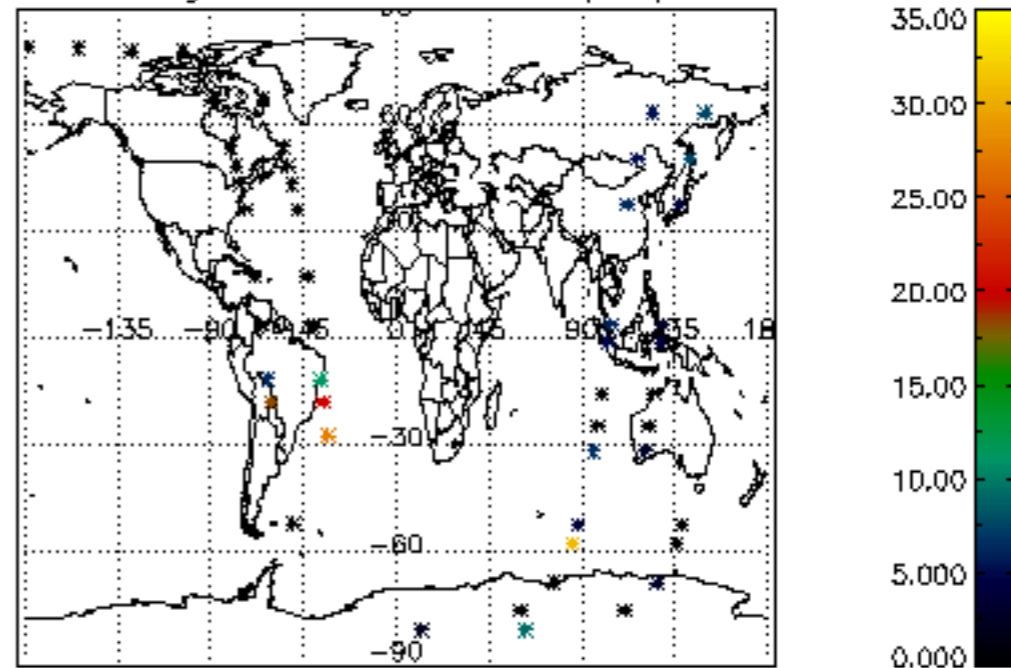

Percentage of cosmic ray hits per profile

Percentage of datation errors per profile

Percentage of star falling outside central band per profile

Percentage of saturation errors per profile

Tangent altitude at which the star is lost