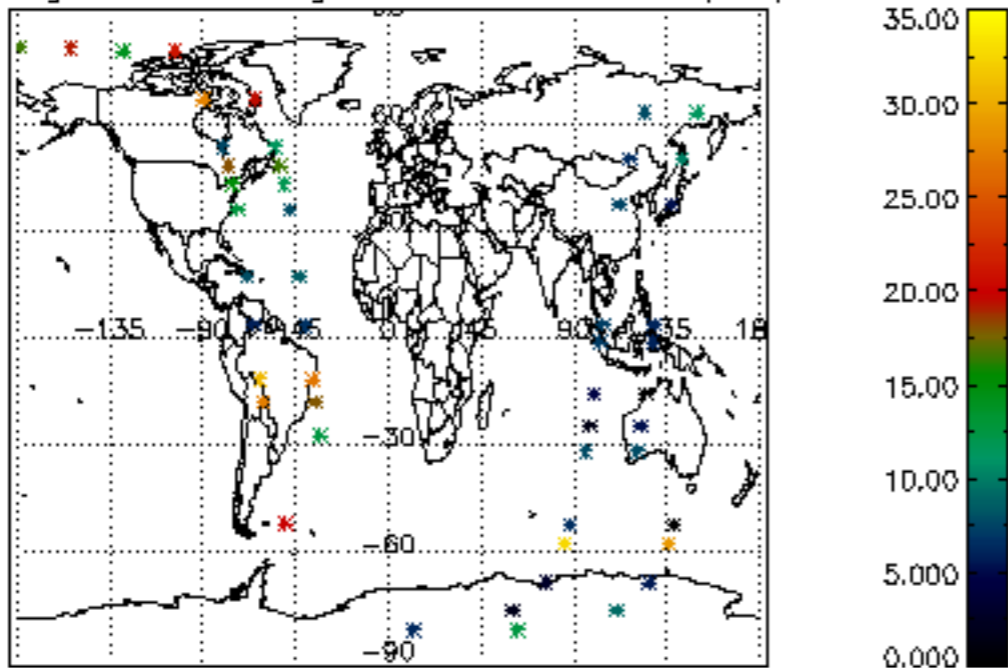

Percentage of star falling outside central band per profile