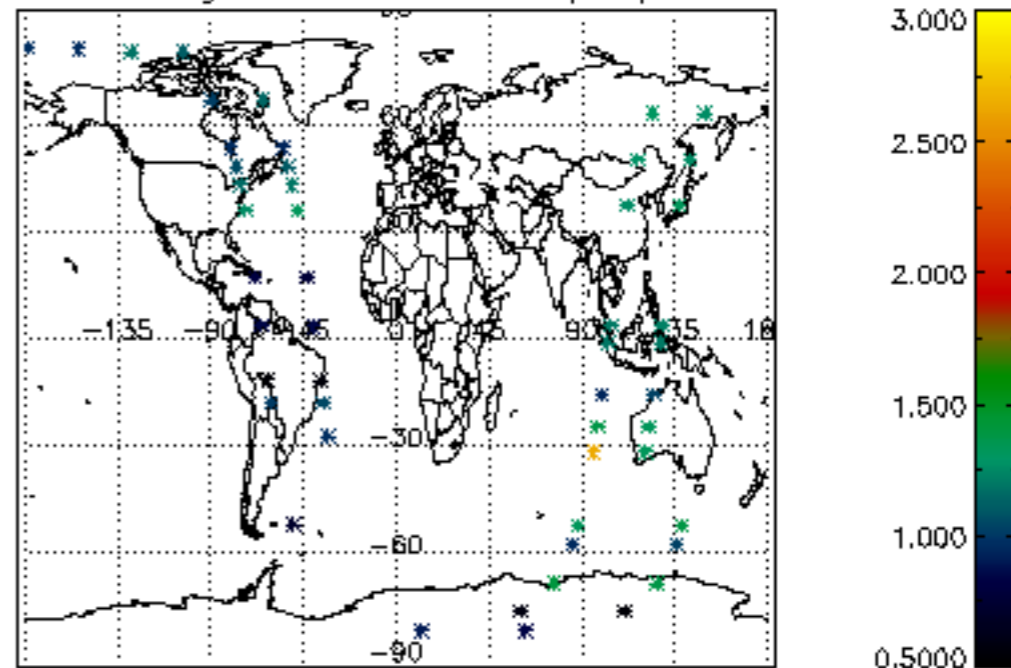

Percentage of datation errors per profile