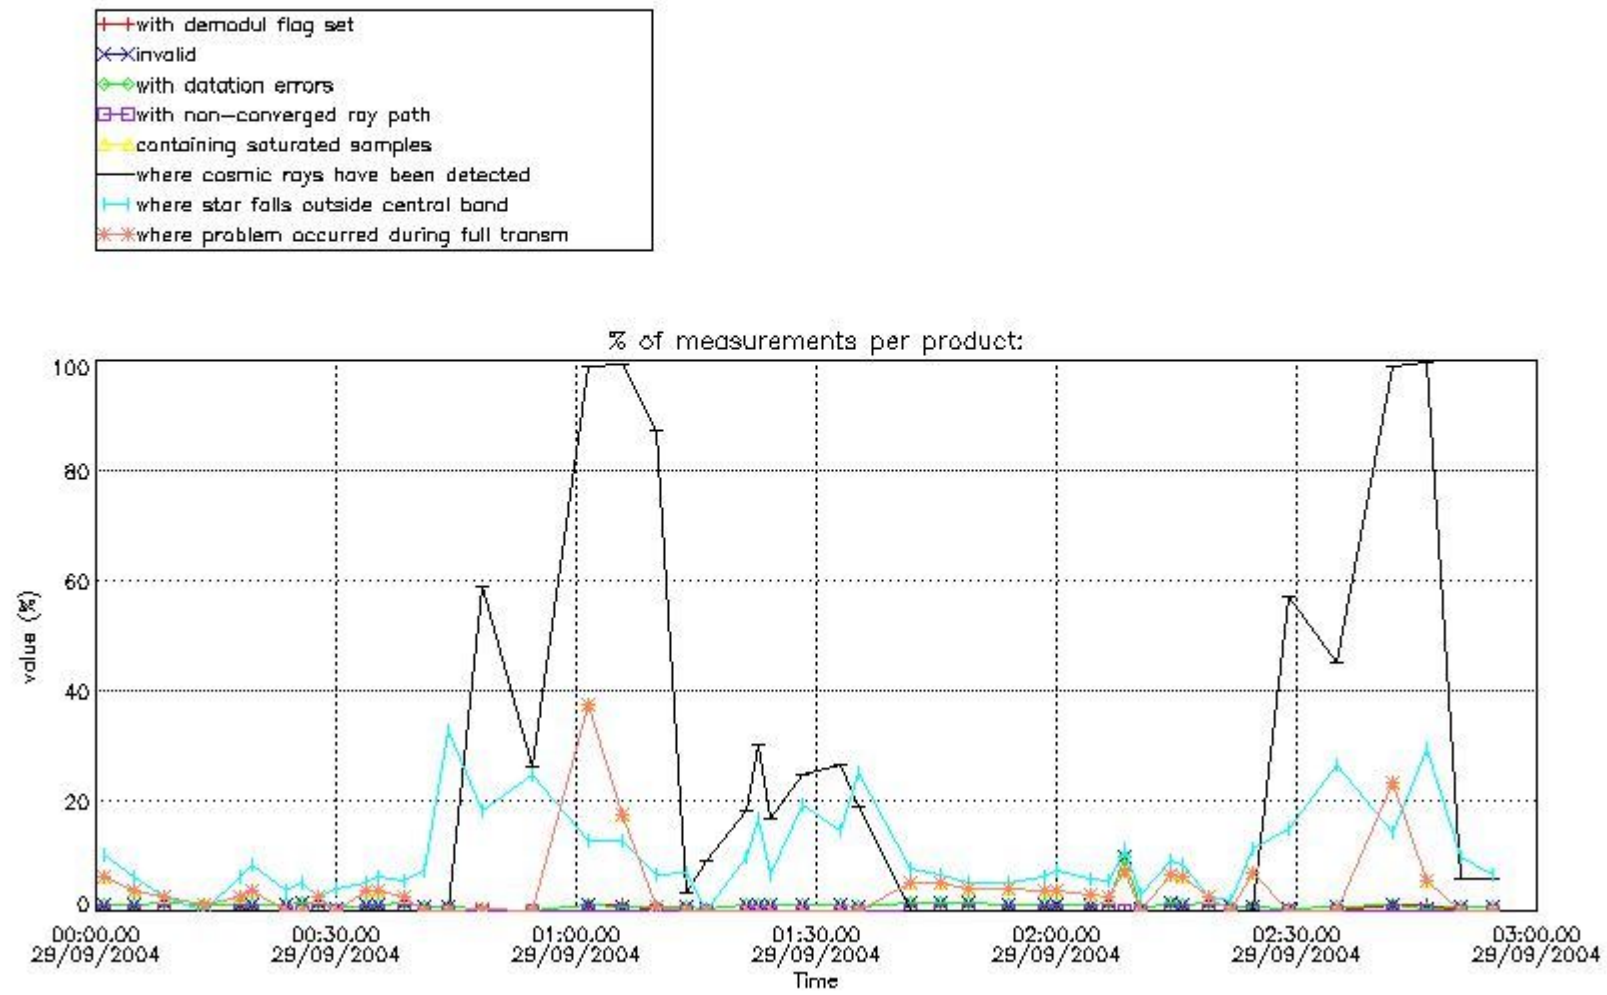

At least one measurement with demodulation flag set:	10.2041 %
Reference spectrum computed from DB:	0.00000 %
Reference spectrum with small number of measurements:	0.00000 %
SATU data not used:	0.00000 %

5.2 Plot quality information per product (time dependant)

5.3 Plot quality information per product (world map)