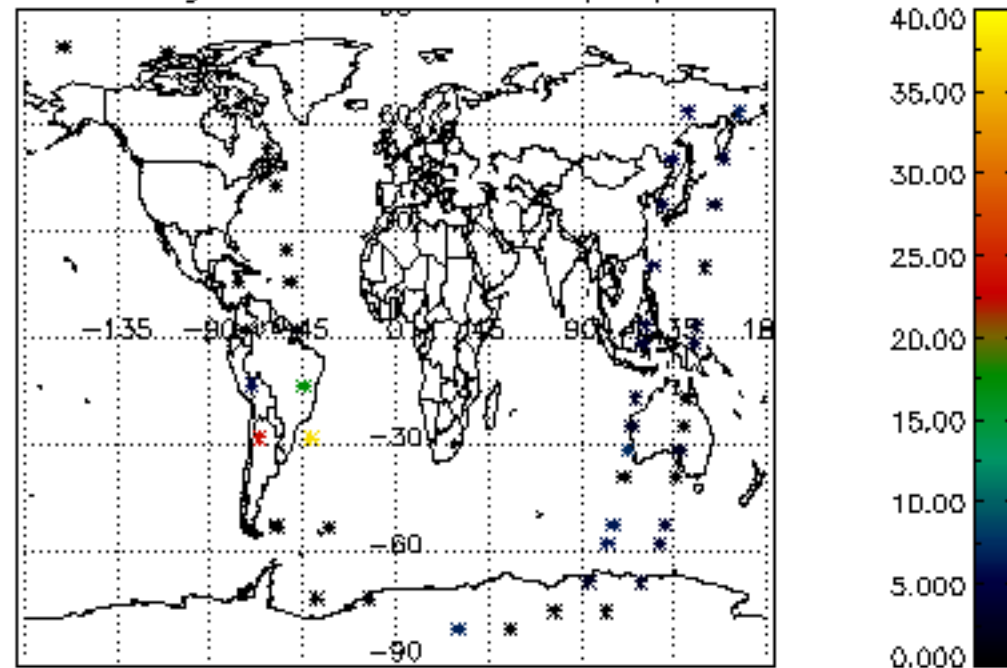

Percentage of cosmic ray hits per profile

Percentage of datation errors per profile

Percentage of star falling outside central band per profile

Percentage of saturation errors per profile

Tangent altitude at which the star is lost