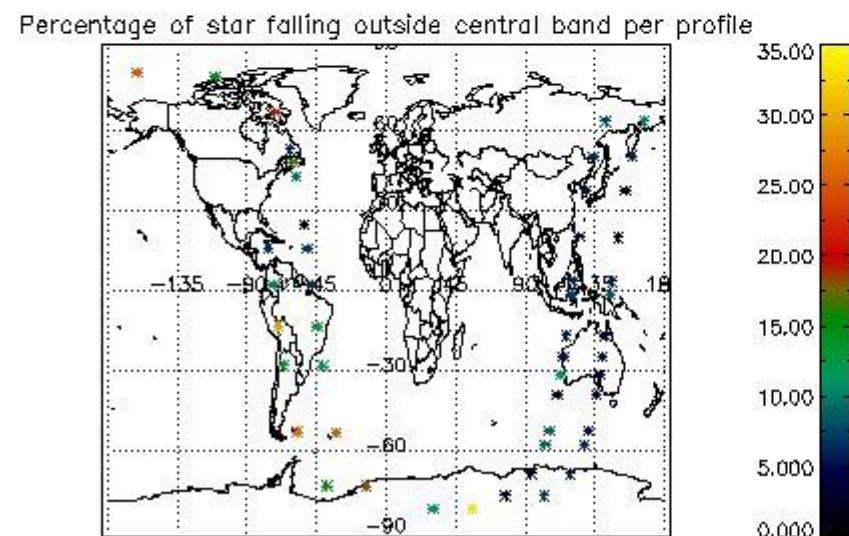

6. Statistics and plot of tangent altitude of the last measurement (DARK & BRIGHT products without errors)

6.1 Statistics on tangent altitude lost:

Statistics	DARK	BRIGHT	TWILIGHT
Mean:	20.747	20.042	11.055
St. deviation:	14.311	4.1157	2.3832
Maximum:	64.254	25.181	13.381
Minimum:	5.5494	5.9082	7.7916
Number of data:	12.000	32.000	5.0000

6.2 Plot for DARK limb products