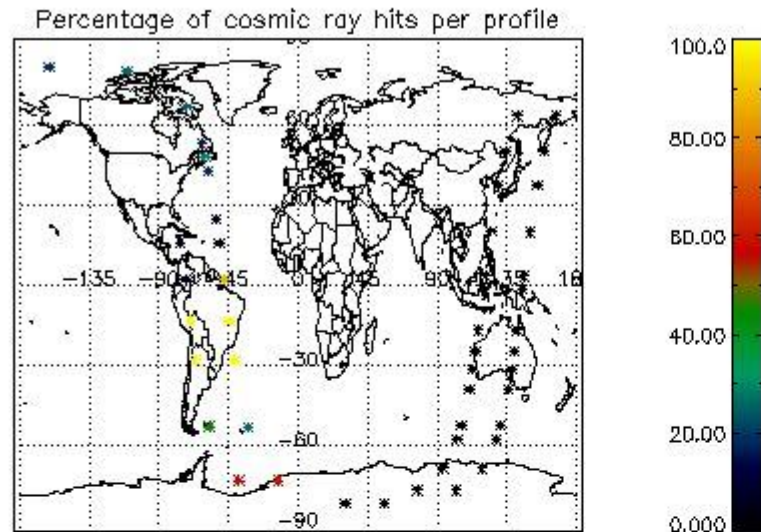

6. Statistics and plot of tangent altitude of the last measurement (DARK & BRIGHT products without errors)

6.1 Statistics on tangent altitude lost:

Statistics	DARK	BRIGHT	TWILIGHT
Mean:	20.747	20.042	11.055
St. deviation:	14.311	4.1157	2.3832
Maximum:	64.254	25.181	13.381
Minimum:	5.5494	5.9082	7.7916
Number of data:	12.000	32.000	5.0000

6.2 Plot for DARK limb products