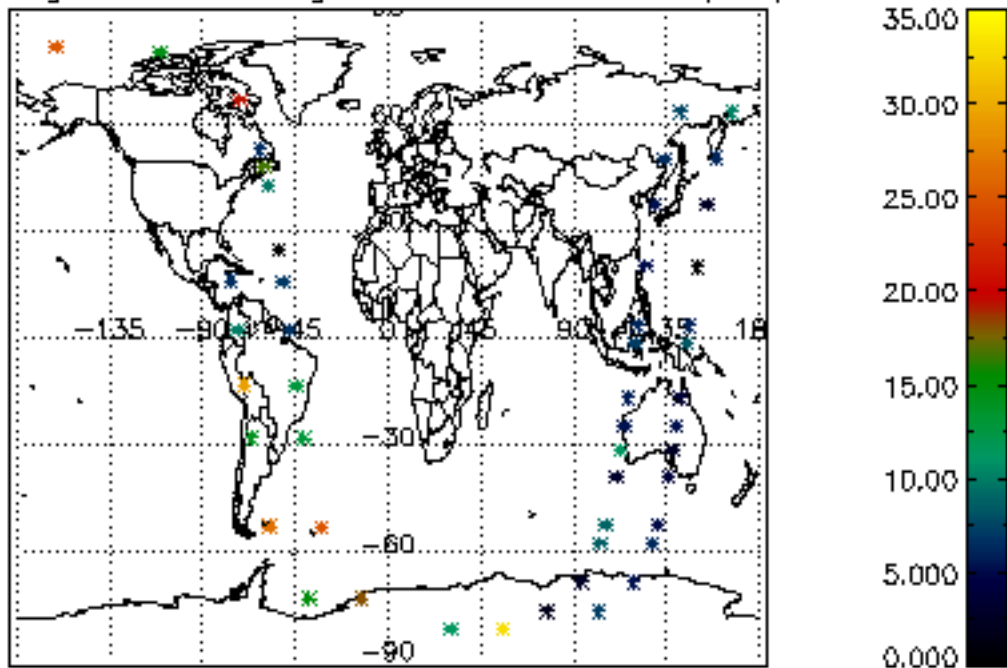

Percentage of star falling outside central band per profile