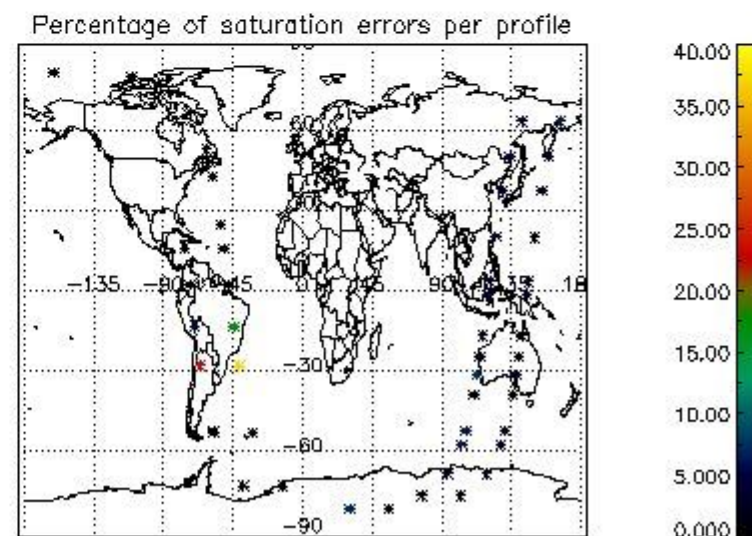

6. Statistics and plot of tangent altitude of the last measurement (DARK & BRIGHT products without errors)

6.1 Statistics on tangent altitude lost:

Statistics	DARK	BRIGHT	TWILIGHT
Mean:	20.747	20.042	11.055
St. deviation:	14.311	4.1157	2.3832
Maximum:	64.254	25.181	13.381
Minimum:	5.5494	5.9082	7.7916
Number of data:	12.000	32.000	5.0000

6.2 Plot for DARK limb products