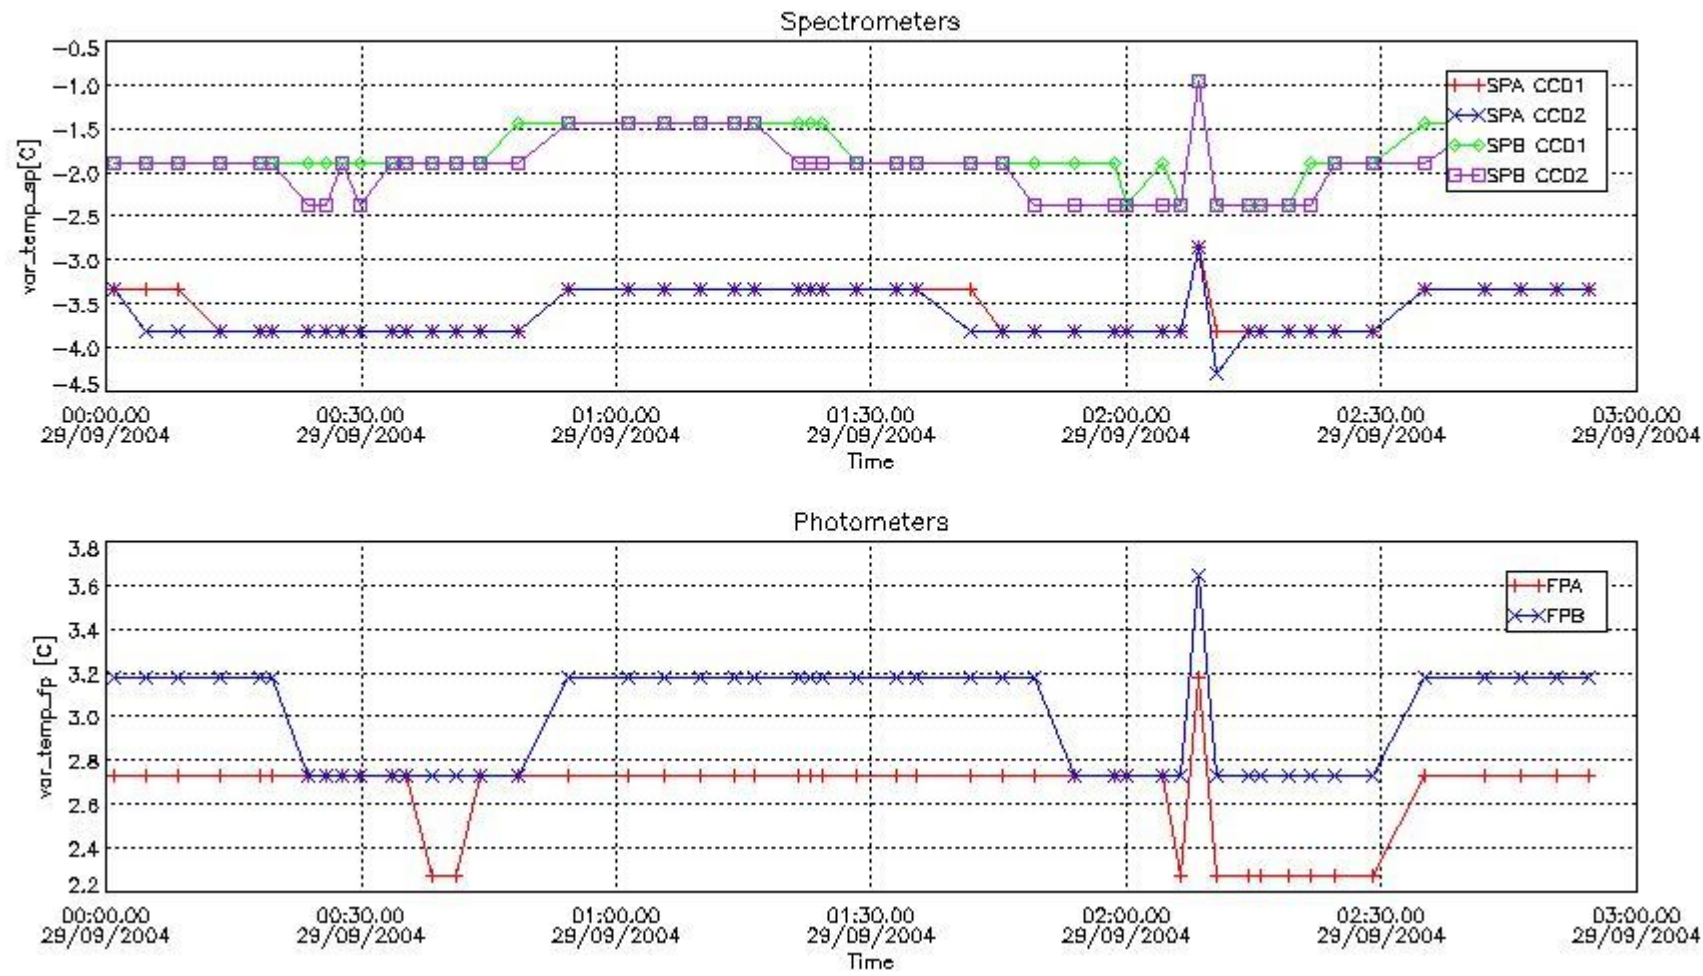

3. Plot of GOMOS spectrometers and photometers temperatures from level 1b data

4. Overview of dark signal processing per product

The Dark Charge (DC) is a temperature-dependant signal added to the useful measurements and it is therefore subtracted from them during the processing. There are two phenomena that produce a continuous increase of the DC: the "hot pixels" (a pixel is "hot" when its DC exceeds by a significant amount its value measured on ground at the same temperature) and the "Random Telegraphic Signal" (abrupt change positive or negative of the CCD pixel signal, random in time, affecting only the DC part of the signal and not the photon generated signal).

In this section a list of products that did not use the Dark Sky Area (DSA) observation for the DC computation is given. It is also provided the mean DC plot per product for dark limb products with no error flag set.

4.1 All products used the DSA observation for the DC computation

4.2 Plot of mean dark charges per product: only products in DARK limb conditions without errors are used