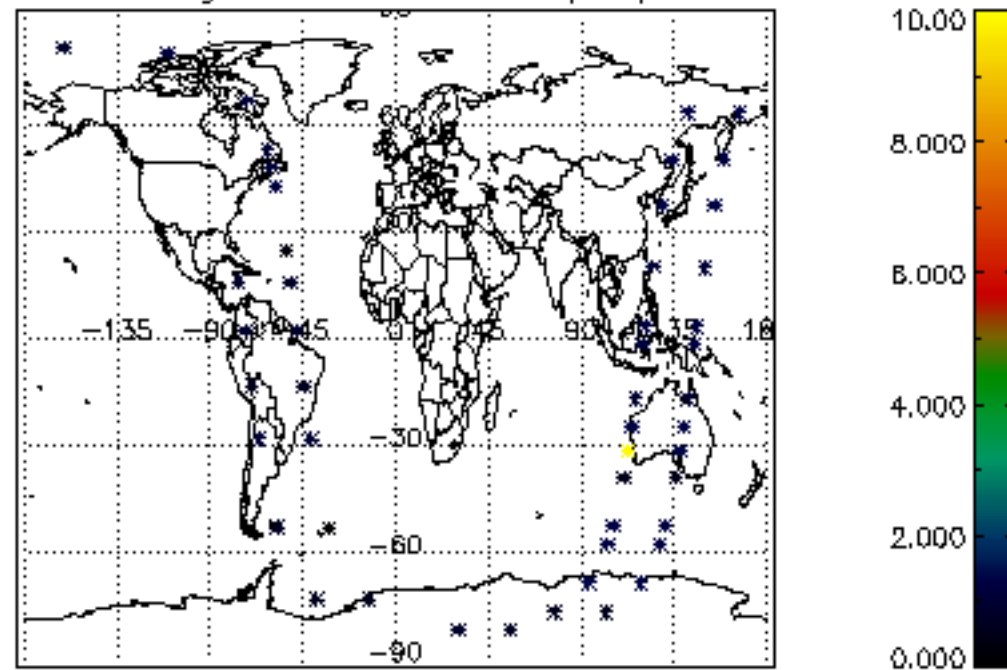

Percentage of datation errors per profile