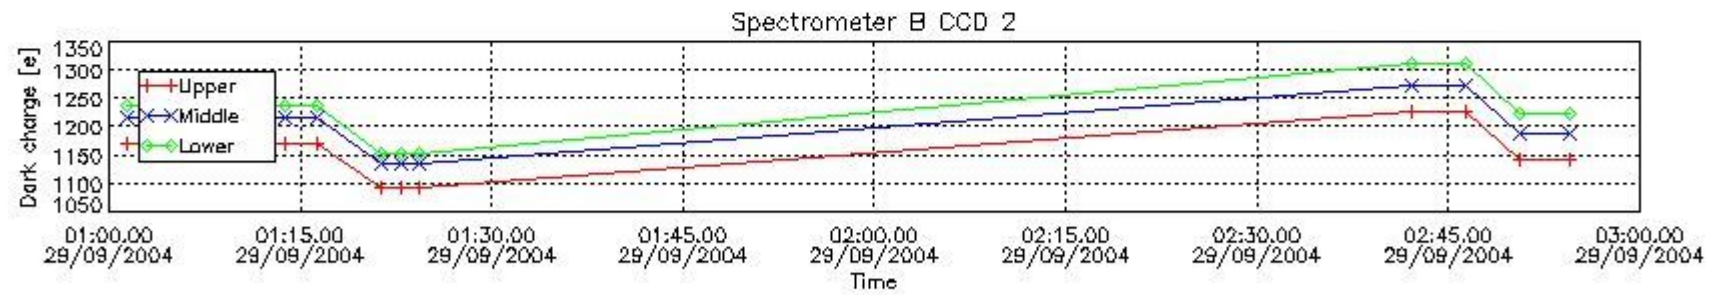

5. Demodulation flag and quality information monitoring

In this section it is presented the modulation information extracted from the pcd (product confidence data) at measurement level and information extracted from the Quality Summary dataset. Only products without errors (error flag in the MPH set to "0") are used.

5.1 Percentage of products during reporting period with: