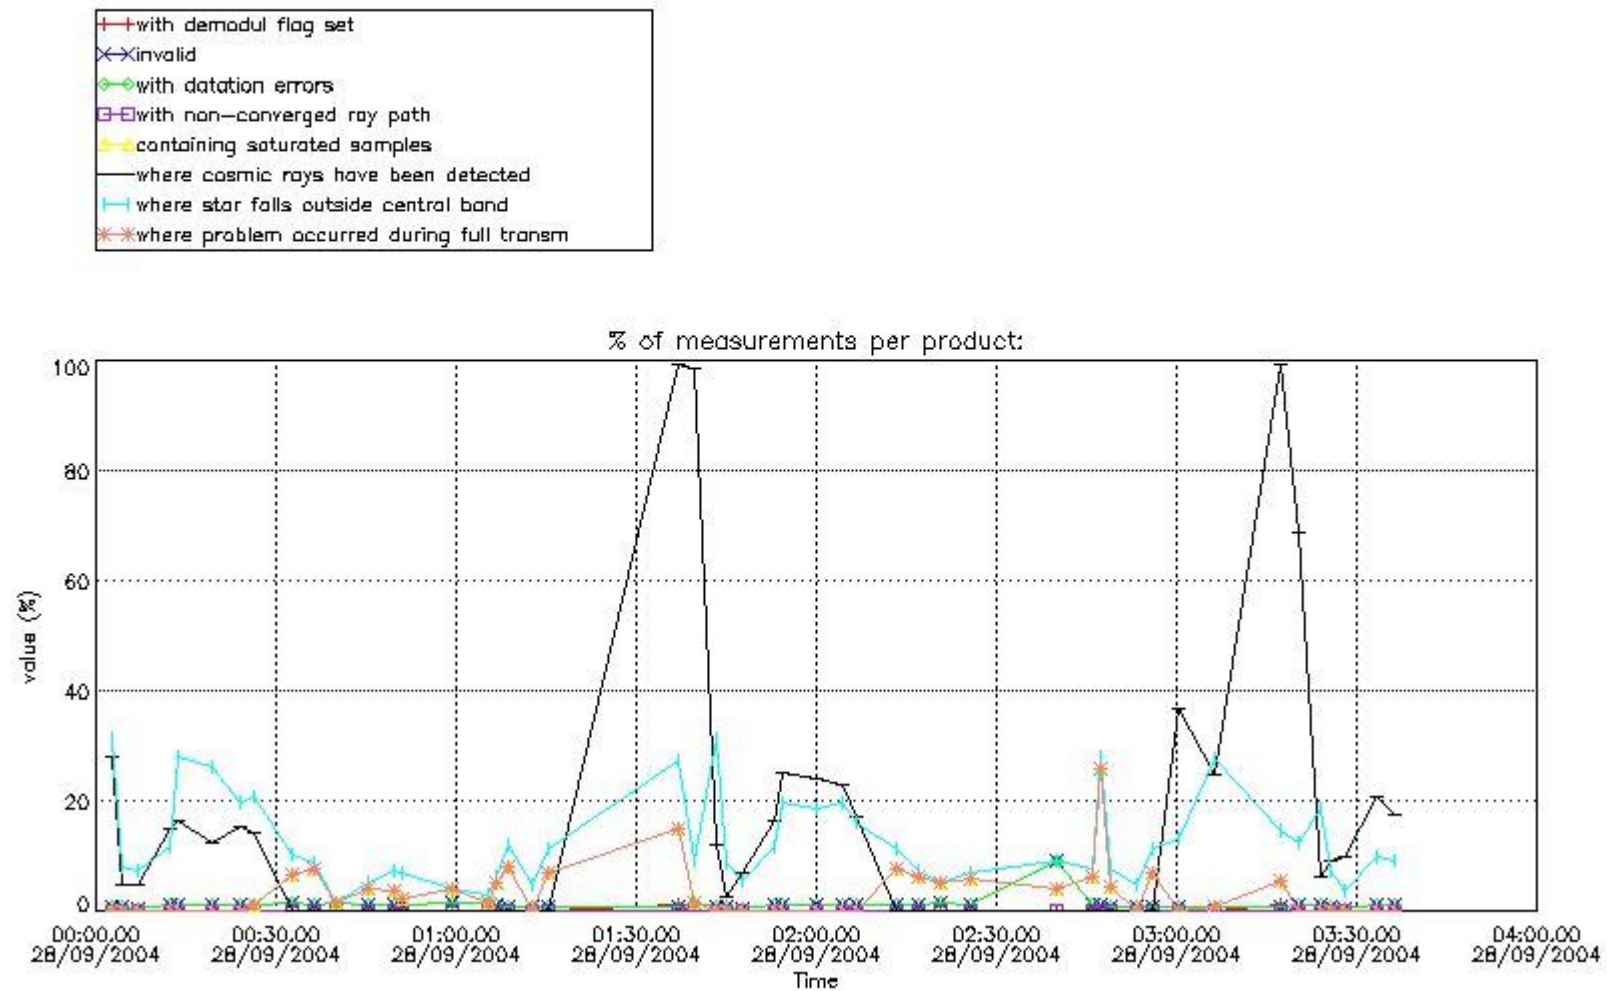

5. Demodulation flag and quality information monitoring

In this section it is presented the modulation information extracted from the pcd (product confidence data) at measurement level and information extracted from the Quality Summary dataset. Only products without errors (error flag in the MPH set to "0") are used.

5.1 Percentage of products during reporting period with:

At least one measurement with demodulation flag set:	8.16327 %
Reference spectrum computed from DB:	0.00000 %
Reference spectrum with small number of measurements:	0.00000 %
SATU data not used:	0.00000 %

5.2 Plot quality information per product (time dependant)

5.3 Plot quality information per product (world map)