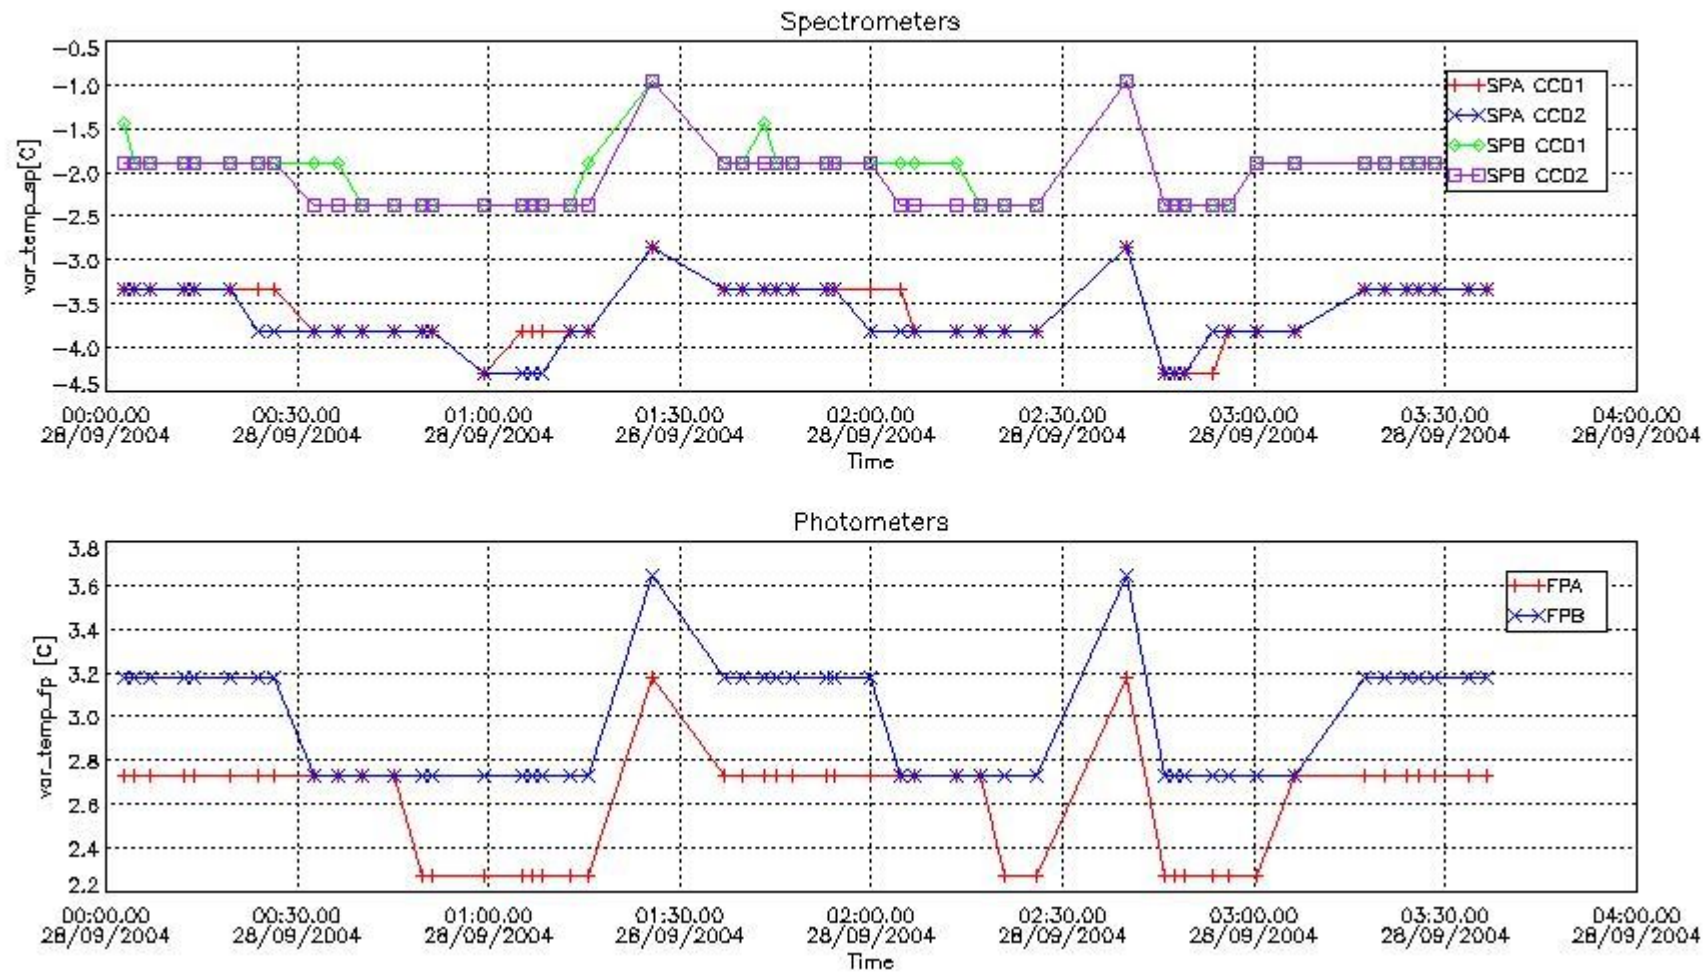

3. Plot of GOMOS spectrometers and photometers temperatures from level 1b data

4. Overview of dark signal processing per product

The Dark Charge (DC) is a temperature-dependant signal added to the useful measurements and it is therefore subtracted from them during the processing. There are two phenomena that produce a continuous increase of the DC: the "hot pixels" (a pixel is "hot" when its DC exceeds by a significant amount its value measured on ground at the same temperature) and the "Random Telegraphic Signal" (abrupt change positive or negative of the CCD pixel signal, random in time, affecting only the DC part of the signal and not the photon generated signal).

In this section a list of products that did not use the Dark Sky Area (DSA) observation for the DC computation is given. It is also provided the mean DC plot per product for dark limb products with no error flag set.

4.1 These products did not use the DSA observation for DC computation:

Product name	DC information
GOM_TRA_1PNPDE20040928_023957_000000392030_00404_13484_0000.N1	DC map with no T dep. (12)
GOM_TRA_1PNPDE20040928_024556_000000402030_00404_13484_0001.N1	DC map used (0)
GOM_TRA_1PNPDE20040928_024724_000000522030_00404_13484_0002.N1	DC map used (0)
GOM_TRA_1PNPDE20040928_024907_000000672030_00404_13484_0003.N1	DC map used (0)
GOM_TRA_1PNPDE20040928_025323_000000852030_00404_13484_0004.N1	DC map used (0)
GOM_TRA_1PNPDE20040928_025603_000000572030_00404_13484_0005.N1	DC map used (0)
GOM_TRA_1PNPDE20040928_030024_000000912030_00404_13484_0006.N1	DC map used (0)
GOM_TRA_1PNPDE20040928_030624_000000752030_00404_13484_0007.N1	DC map used (0)
GOM_TRA_1PNPDE20040928_031728_000000752030_00404_13484_0008.N1	DC map used (0)