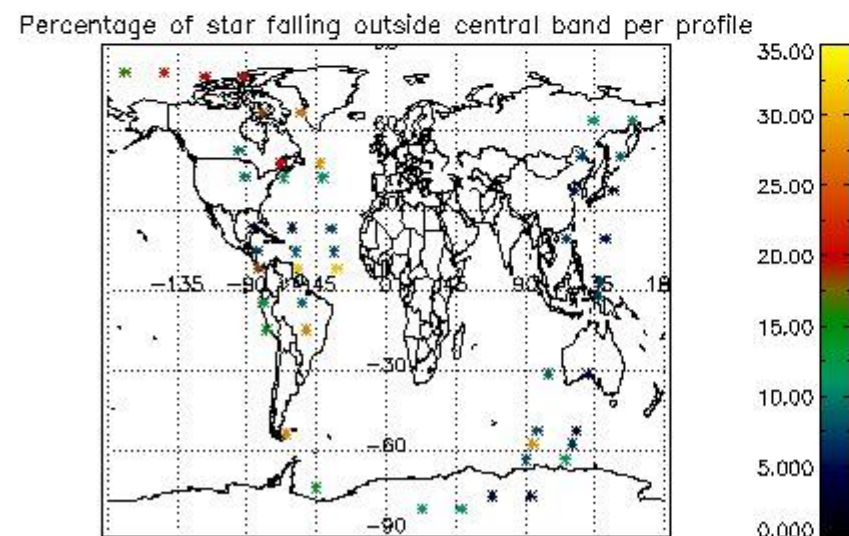

6. Statistics and plot of tangent altitude of the last measurement (DARK & BRIGHT products without errors)

6.1 Statistics on tangent altitude lost:

Statistics	DARK	BRIGHT	TWILIGHT
Mean:	15.199	17.943	10.714
St. deviation:	5.6250	4.2281	3.5278
Maximum:	22.048	23.809	14.729
Minimum:	4.6629	6.8875	7.4468
Number of data:	19.000	26.000	4.0000

6.2 Plot for DARK limb products