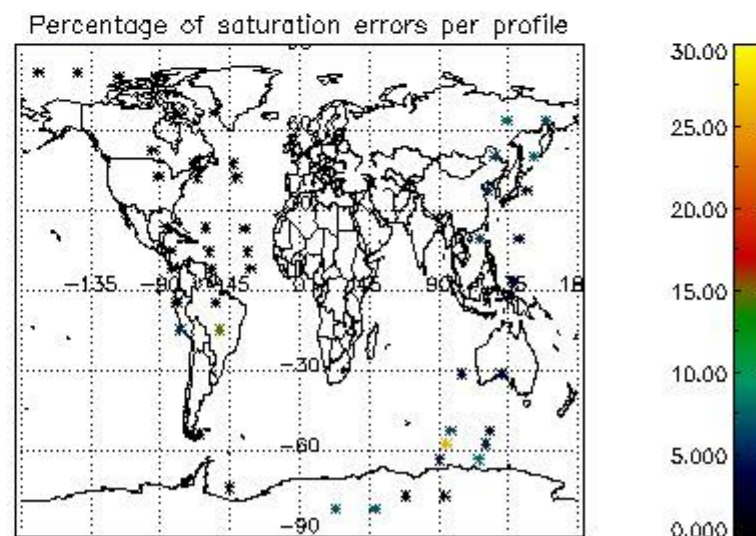

6. Statistics and plot of tangent altitude of the last measurement (DARK & BRIGHT products without errors)

6.1 Statistics on tangent altitude lost:

Statistics	DARK	BRIGHT	TWILIGHT
Mean:	15.199	17.943	10.714
St. deviation:	5.6250	4.2281	3.5278
Maximum:	22.048	23.809	14.729
Minimum:	4.6629	6.8875	7.4468
Number of data:	19.000	26.000	4.0000

6.2 Plot for DARK limb products