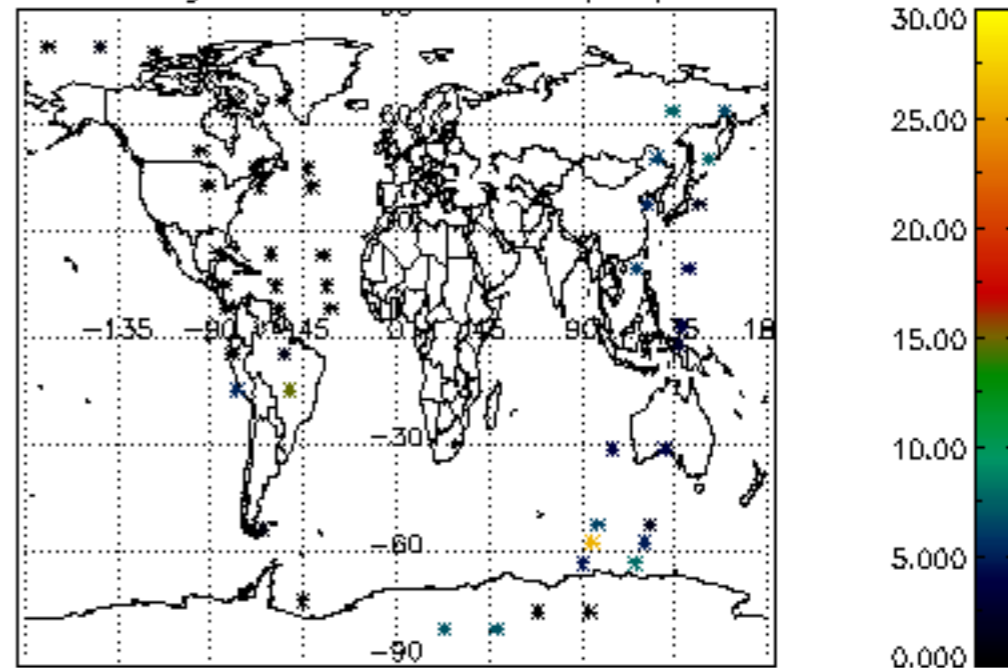

Percentage of cosmic ray hits per profile

Percentage of datation errors per profile

Percentage of star falling outside central band per profile

Percentage of saturation errors per profile

Tangent altitude at which the star is lost