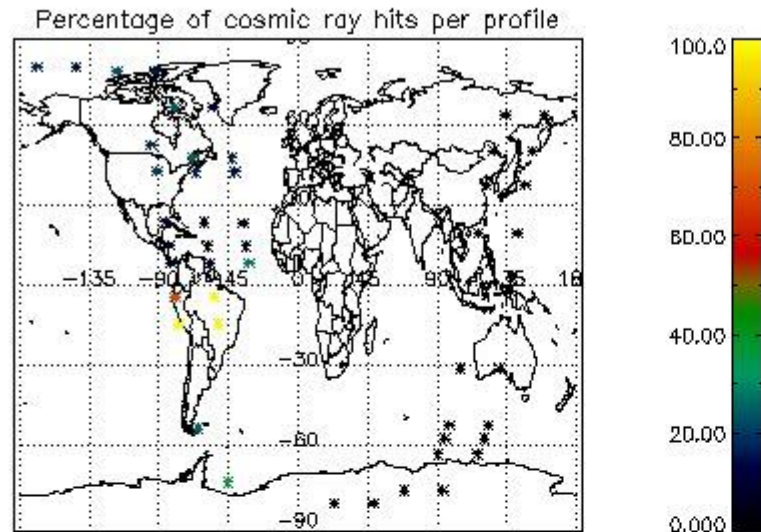

6. Statistics and plot of tangent altitude of the last measurement (DARK & BRIGHT products without errors)

6.1 Statistics on tangent altitude lost:

Statistics	DARK	BRIGHT	TWILIGHT
Mean:	15.199	17.943	10.714
St. deviation:	5.6250	4.2281	3.5278
Maximum:	22.048	23.809	14.729
Minimum:	4.6629	6.8875	7.4468
Number of data:	19.000	26.000	4.0000

6.2 Plot for DARK limb products