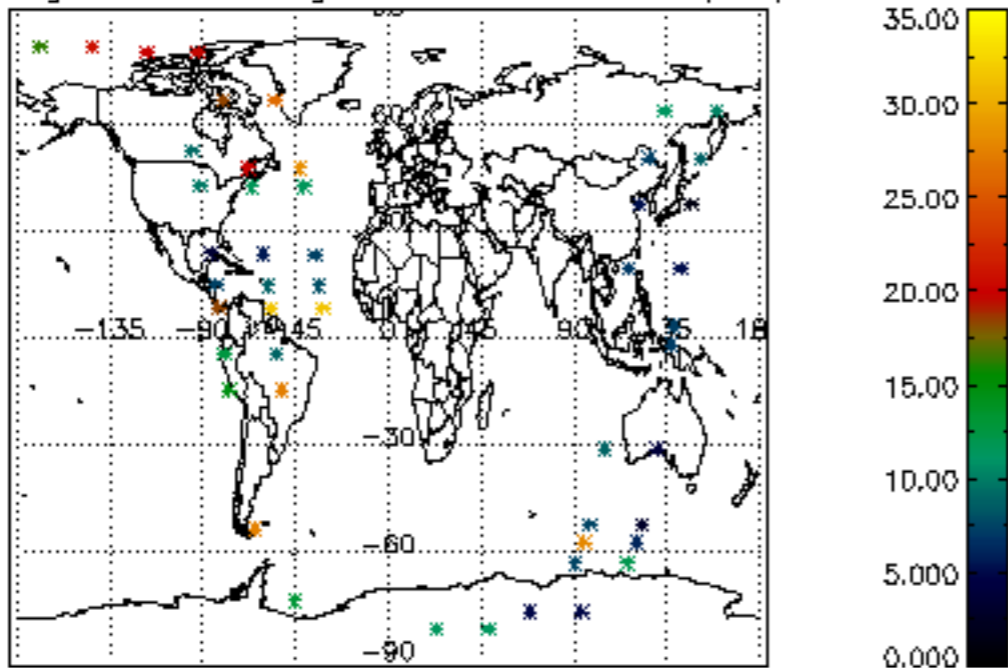

Percentage of star falling outside central band per profile