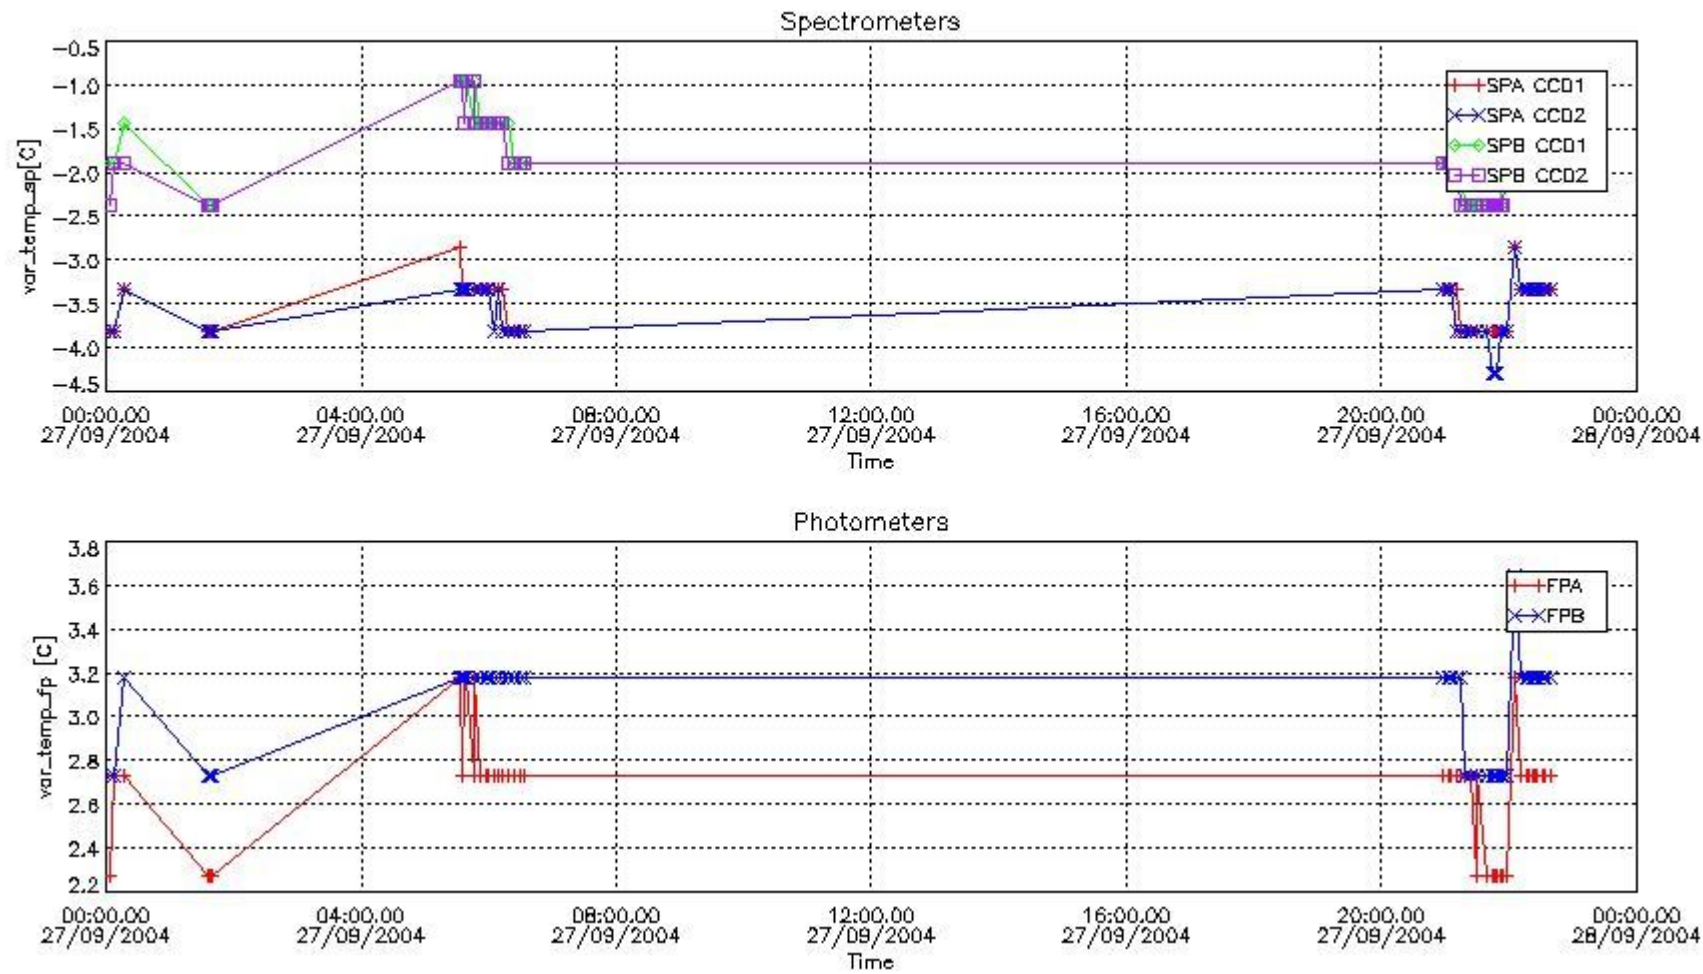

3. Plot of GOMOS spectrometers and photometers temperatures from level 1b data

4. Overview of dark signal processing per product

The Dark Charge (DC) is a temperature-dependant signal added to the useful measurements and it is therefore subtracted from them during the processing. There are two phenomena that produce a continuous increase of the DC: the "hot pixels" (a pixel is "hot" when its DC exceeds by a significant amount its value measured on ground at the same temperature) and the "Random Telegraphic Signal" (abrupt change positive or negative of the CCD pixel signal, random in time, affecting only the DC part of the signal and not the photon generated signal).

In this section a list of products that did not use the Dark Sky Area (DSA) observation for the DC computation is given. It is also provided the mean DC plot per product for dark limb products with no error flag set.

4.1 These products did not use the DSA observation for DC computation:

Product name	DC information
GOM_TRA_1PNPDE20040927_205805_000000492030_00401_13481_0000.N1	DC map used (0)
GOM_TRA_1PNPDE20040927_210241_000000442030_00401_13481_0001.N1	DC map used (0)
GOM_TRA_1PNPDE20040927_210500_000000542030_00401_13481_0002.N1	DC map used (0)
GOM_TRA_1PNPDE20040927_211123_000000402030_00401_13481_0003.N1	DC map used (0)
GOM_TRA_1PNPDE20040927_211515_000000382030_00401_13481_0004.N1	DC map used (0)
GOM_TRA_1PNPDE20040927_211856_000000382030_00401_13481_0005.N1	DC map used (0)
GOM_TRA_1PNPDE20040927_212359_000000482030_00401_13481_0006.N1	DC map used (0)
GOM_TRA_1PNPDE20040927_212831_000000412030_00401_13481_0007.N1	DC map used (0)
GOM_TRA_1PNPDE20040927_212957_000000412030_00401_13481_0008.N1	DC map used (0)
GOM_TRA_1PNPDE20040927_213808_000000382030_00401_13481_0009.N1	DC map used (0)