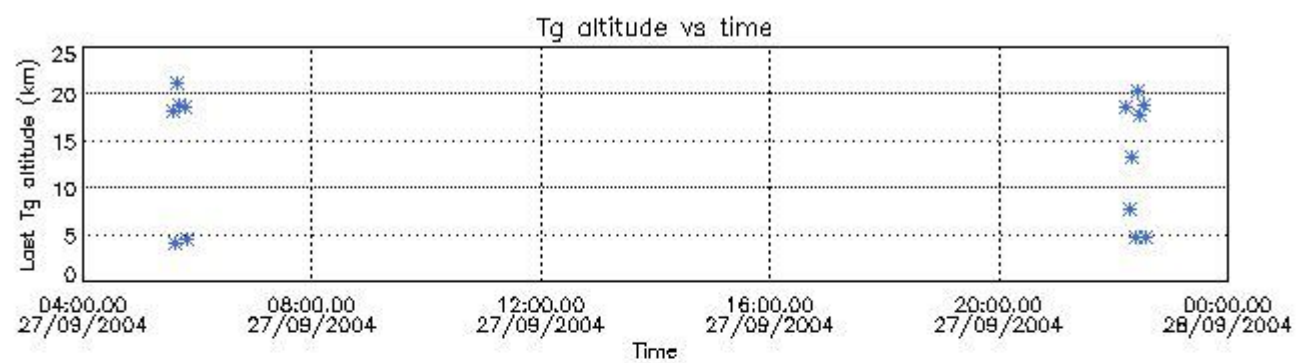

Tangent altitude at which the star is lost

6.3 Plot for BRIGHT limb products