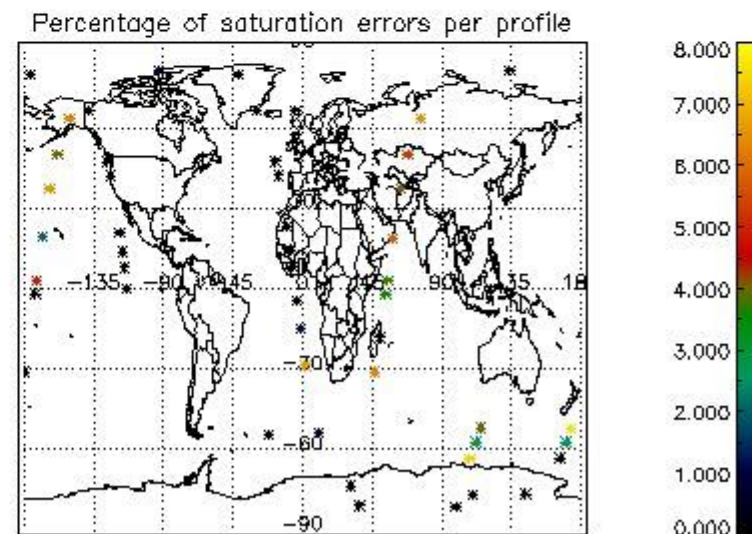

6. Statistics and plot of tangent altitude of the last measurement (DARK & BRIGHT products without errors)

6.1 Statistics on tangent altitude lost:

Statistics	DARK	BRIGHT	TWILIGHT
Mean:	13.643	18.052	35.539
St. deviation:	6.8445	5.4884	43.581
Maximum:	21.145	26.292	102.62
Minimum:	4.1056	4.1966	5.2075
Number of data:	14.000	28.000	7.0000

6.2 Plot for DARK limb products