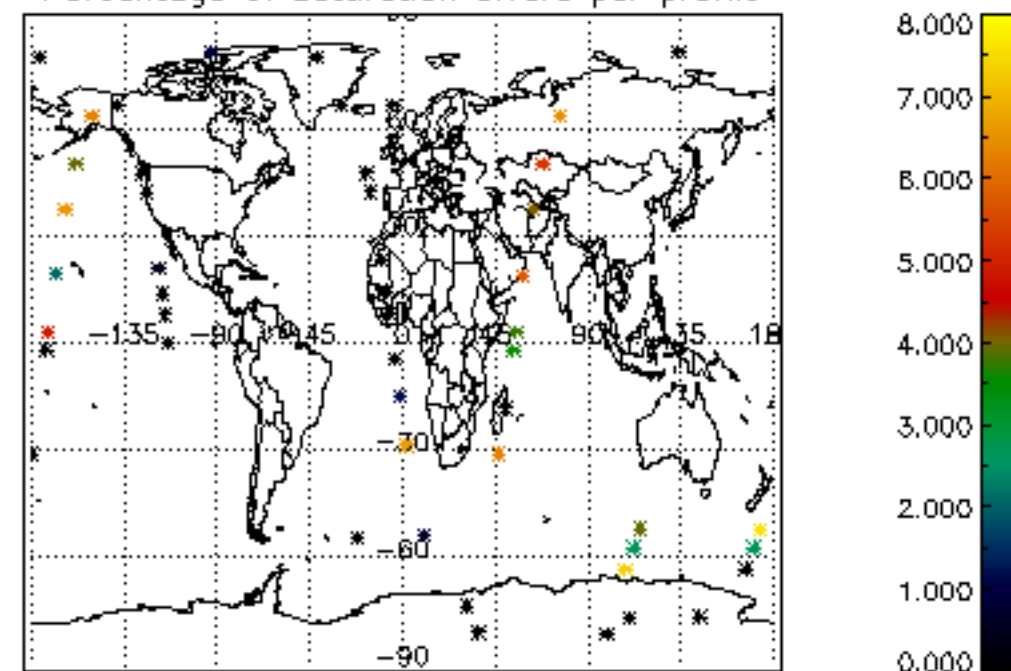

Percentage of cosmic ray hits per profile

Percentage of datation errors per profile

Percentage of star falling outside central band per profile

Percentage of saturation errors per profile

Tangent altitude at which the star is lost