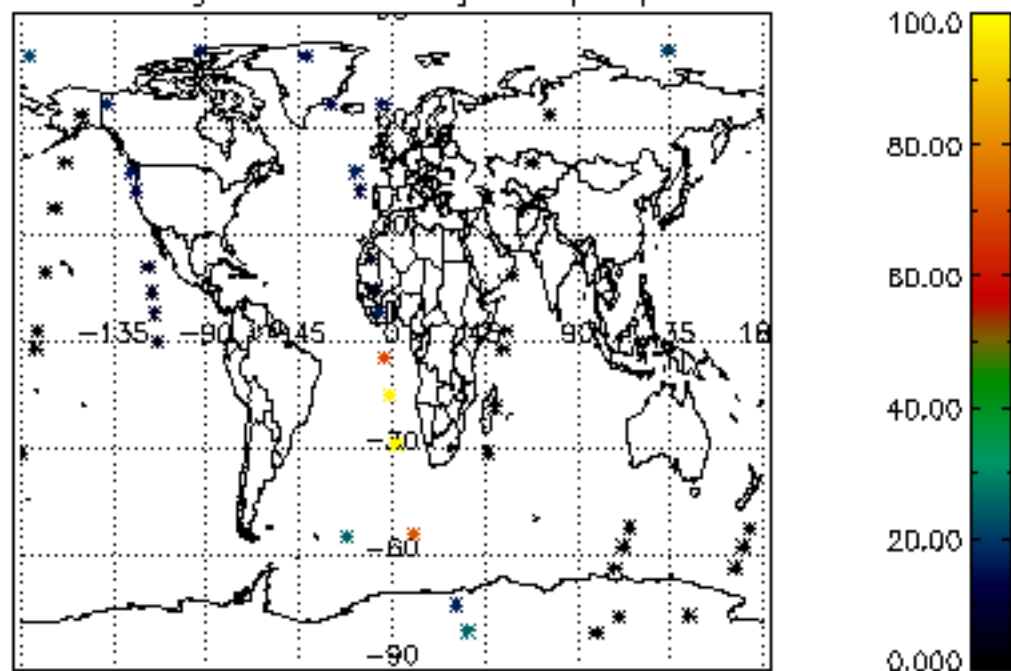

Percentage of cosmic ray hits per profile