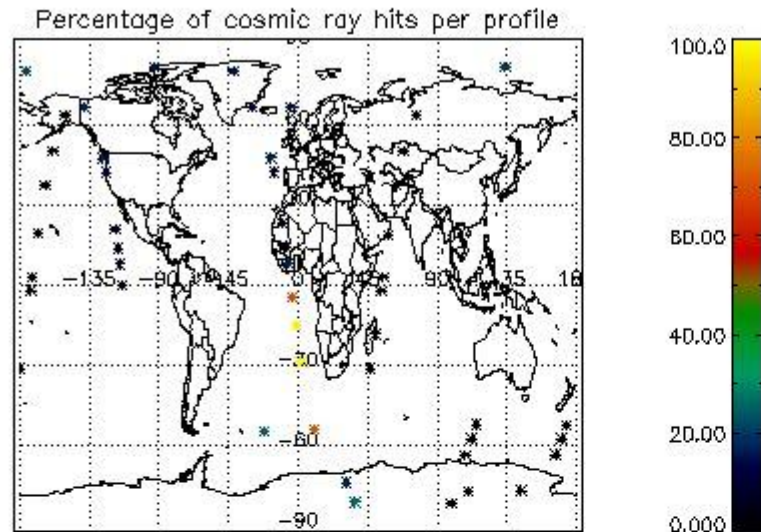

6. Statistics and plot of tangent altitude of the last measurement (DARK & BRIGHT products without errors)

6.1 Statistics on tangent altitude lost:

Statistics	DARK	BRIGHT	TWILIGHT
Mean:	13.643	18.052	35.539
St. deviation:	6.8445	5.4884	43.581
Maximum:	21.145	26.292	102.62
Minimum:	4.1056	4.1966	5.2075
Number of data:	14.000	28.000	7.0000

6.2 Plot for DARK limb products