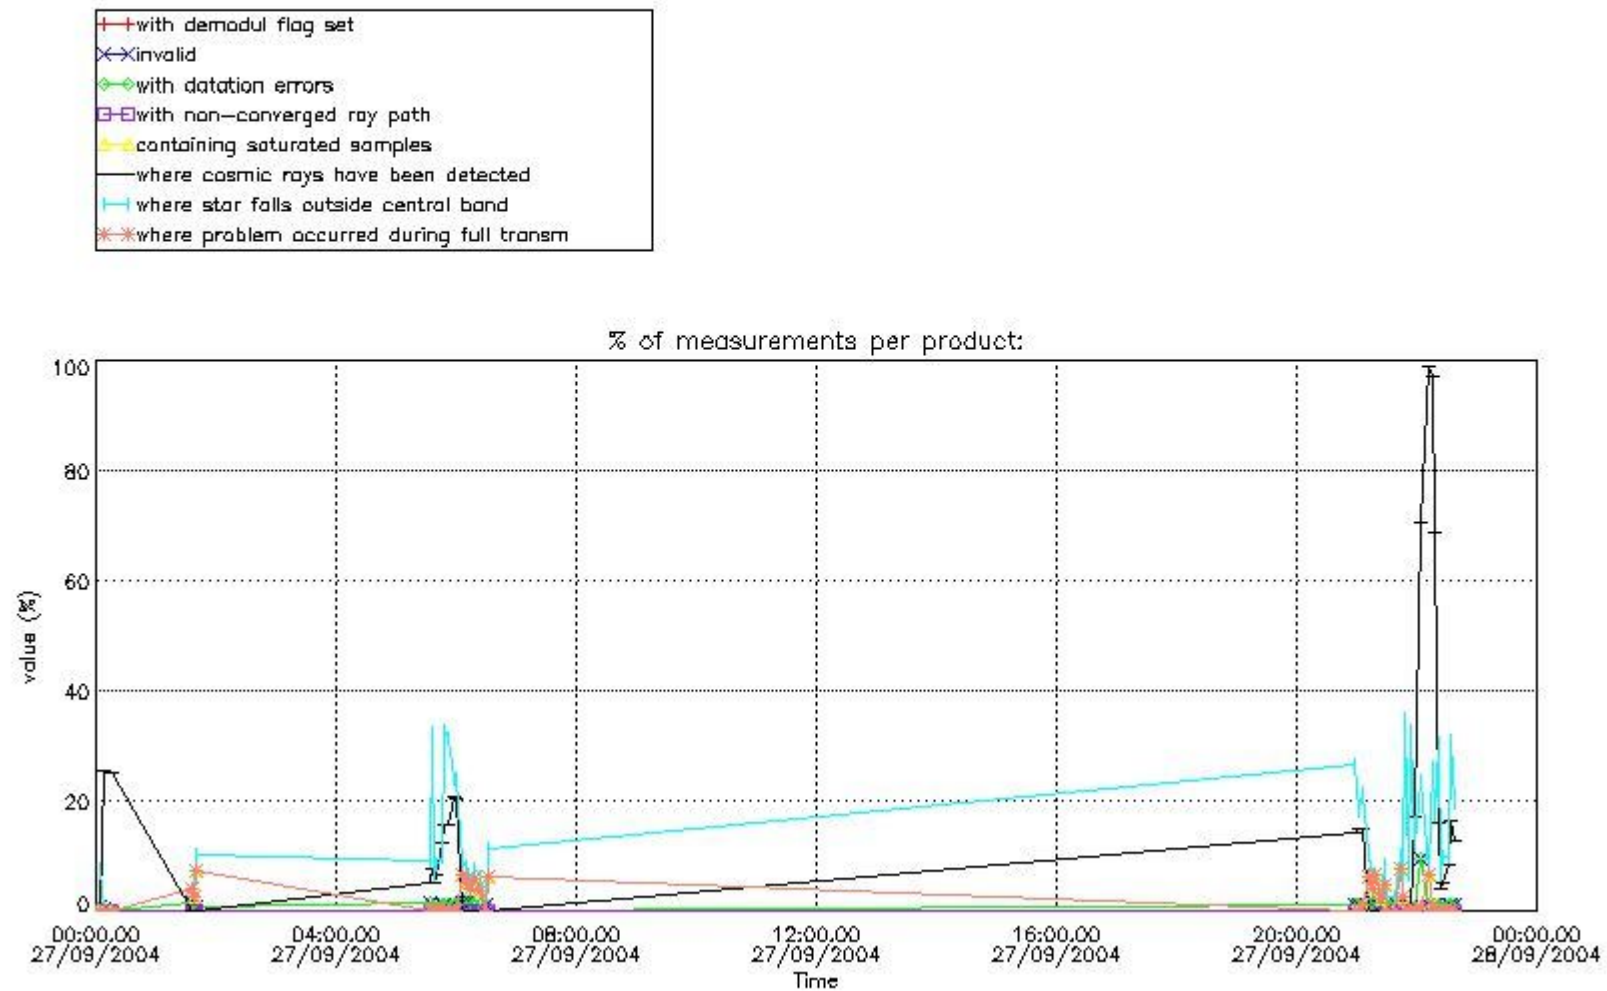

5. Demodulation flag and quality information monitoring

In this section it is presented the modulation information extracted from the pcd (product confidence data) at measurement level and information extracted from the Quality Summary dataset. Only products without errors (error flag in the MPH set to "0") are used.

5.1 Percentage of products during reporting period with:

At least one measurement with demodulation flag set:	12.2449 %
Reference spectrum computed from DB:	0.00000 %
Reference spectrum with small number of measurements:	0.00000 %
SATU data not used:	0.00000 %

5.2 Plot quality information per product (time dependant)

5.3 Plot quality information per product (world map)