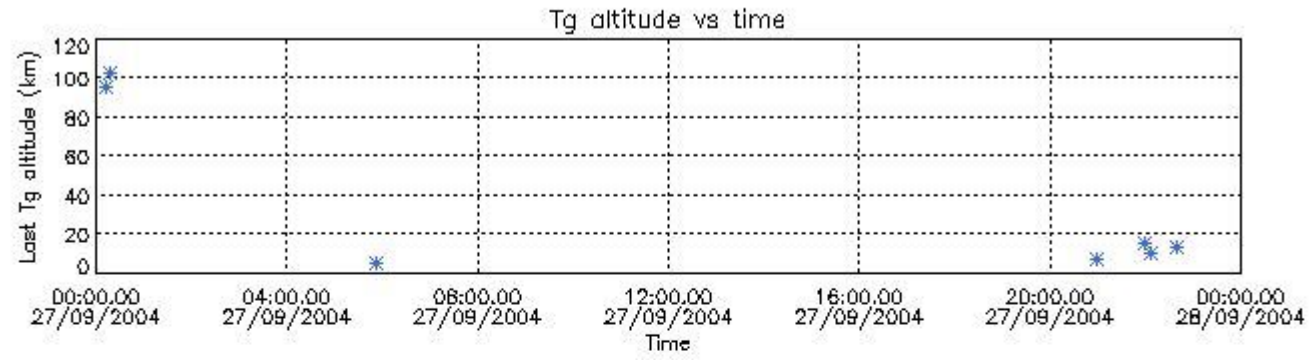

6.1 Statistics on tangent altitude lost:

Statistics	DARK	BRIGHT	TWILIGHT
Mean:	13.643	18.052	35.539
St. deviation:	6.8445	5.4884	43.581
Maximum:	21.145	26.292	102.62
Minimum:	4.1056	4.1966	5.2075
Number of data:	14.000	28.000	7.0000

6.2 Plot for DARK limb products

Tangent altitude at which the star is lost

6.3 Plot for BRIGHT limb products

Tangent altitude at which the star is lost

6.3 Plot for TWILIGHT limb products

Tangent altitude at which the star is lost