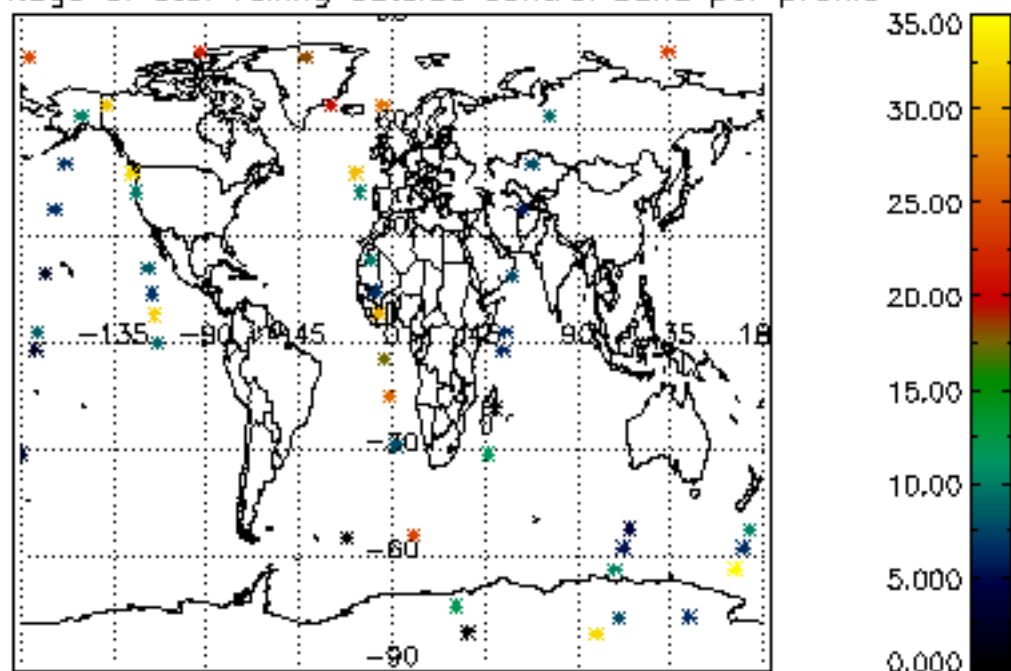

Percentage of star falling outside central band per profile