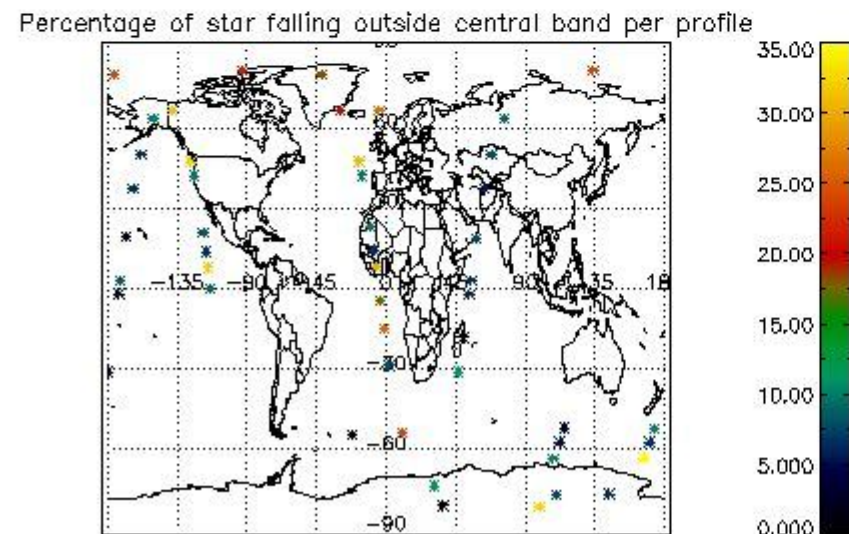

6. Statistics and plot of tangent altitude of the last measurement (DARK & BRIGHT products without errors)

6.1 Statistics on tangent altitude lost:

Statistics	DARK	BRIGHT	TWILIGHT
Mean:	13.643	18.052	35.539
St. deviation:	6.8445	5.4884	43.581
Maximum:	21.145	26.292	102.62
Minimum:	4.1056	4.1966	5.2075
Number of data:	14.000	28.000	7.0000

6.2 Plot for DARK limb products