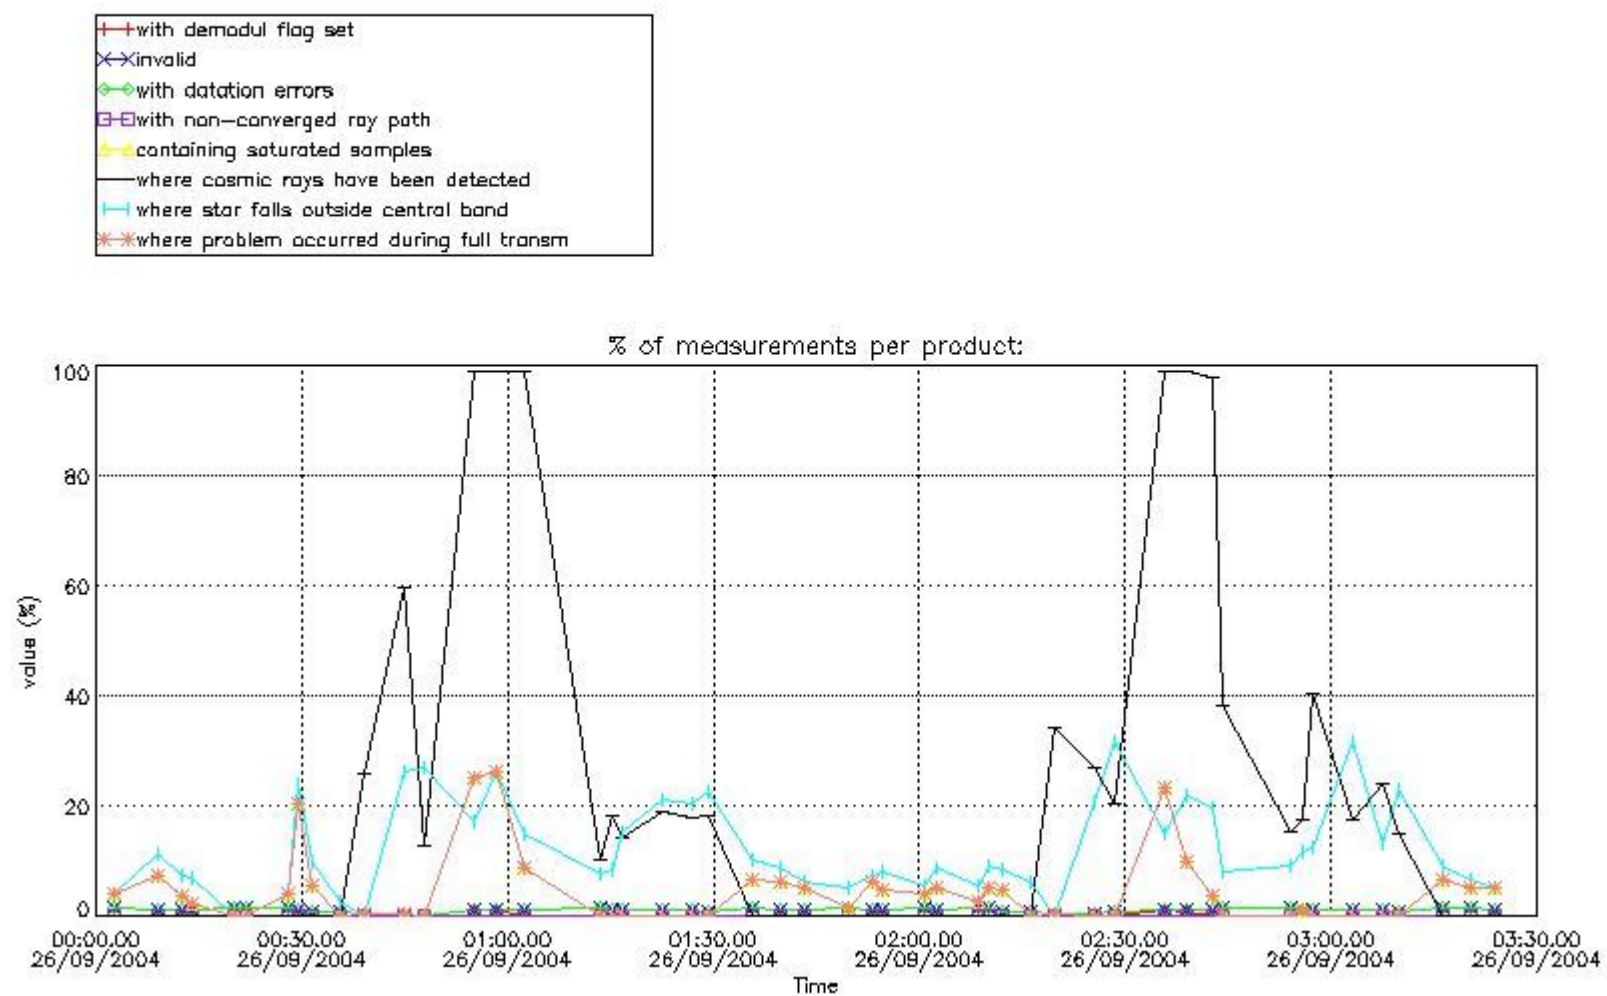

At least one measurement with demodulation flag set:	20.0000 %
Reference spectrum computed from DB:	0.00000 %
Reference spectrum with small number of measurements:	0.00000 %
SATU data not used:	0.00000 %

5.2 Plot quality information per product (time dependant)

5.3 Plot quality information per product (world map)