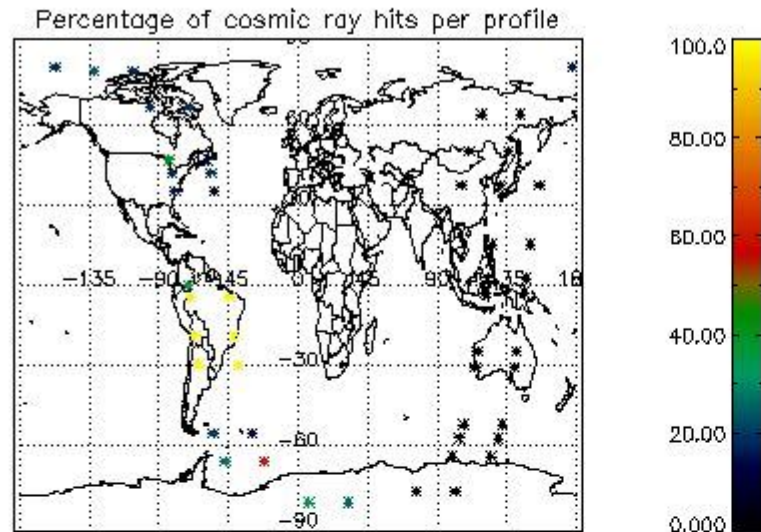

6. Statistics and plot of tangent altitude of the last measurement (DARK & BRIGHT products without errors)

6.1 Statistics on tangent altitude lost:

Statistics	DARK	BRIGHT	TWILIGHT
Mean:	15.338	19.198	26.133
St. deviation:	3.7127	4.4622	33.034
Maximum:	19.720	30.288	79.972
Minimum:	7.6965	9.6235	4.4012
Number of data:	13.000	29.000	8.0000

6.2 Plot for DARK limb products