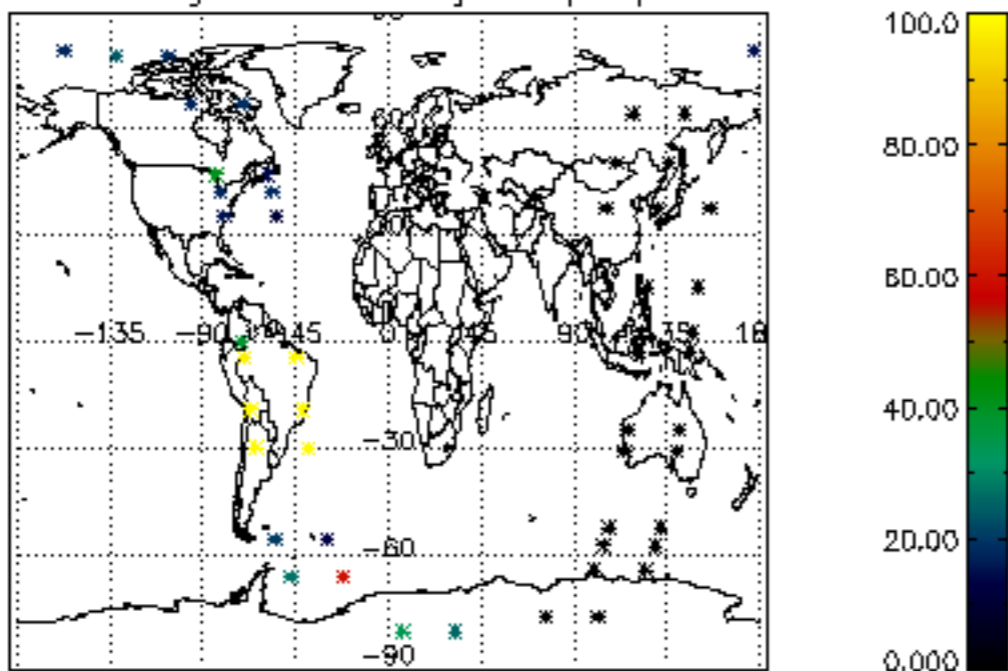

Percentage of cosmic ray hits per profile