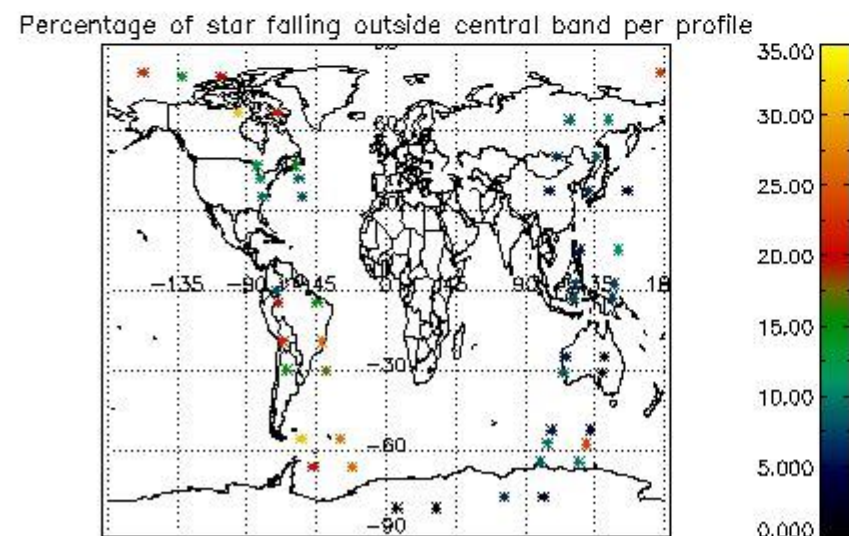

6. Statistics and plot of tangent altitude of the last measurement (DARK & BRIGHT products without errors)

6.1 Statistics on tangent altitude lost:

Statistics	DARK	BRIGHT	TWILIGHT
Mean:	15.338	19.198	26.133
St. deviation:	3.7127	4.4622	33.034
Maximum:	19.720	30.288	79.972
Minimum:	7.6965	9.6235	4.4012
Number of data:	13.000	29.000	8.0000

6.2 Plot for DARK limb products