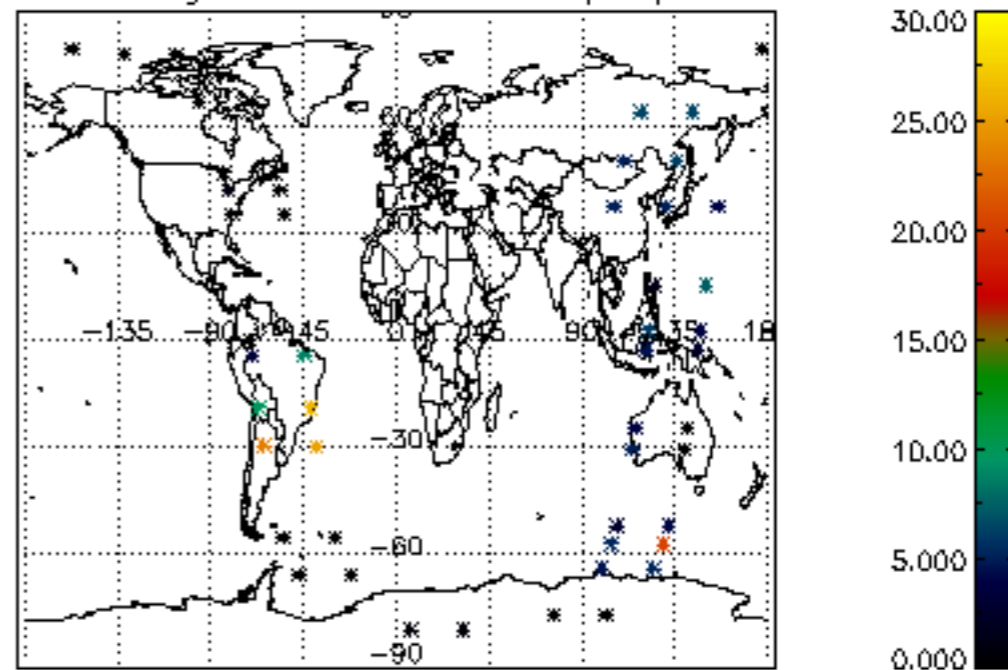

Percentage of cosmic ray hits per profile

Percentage of datation errors per profile

Percentage of star falling outside central band per profile

Percentage of saturation errors per profile

Tangent altitude at which the star is lost