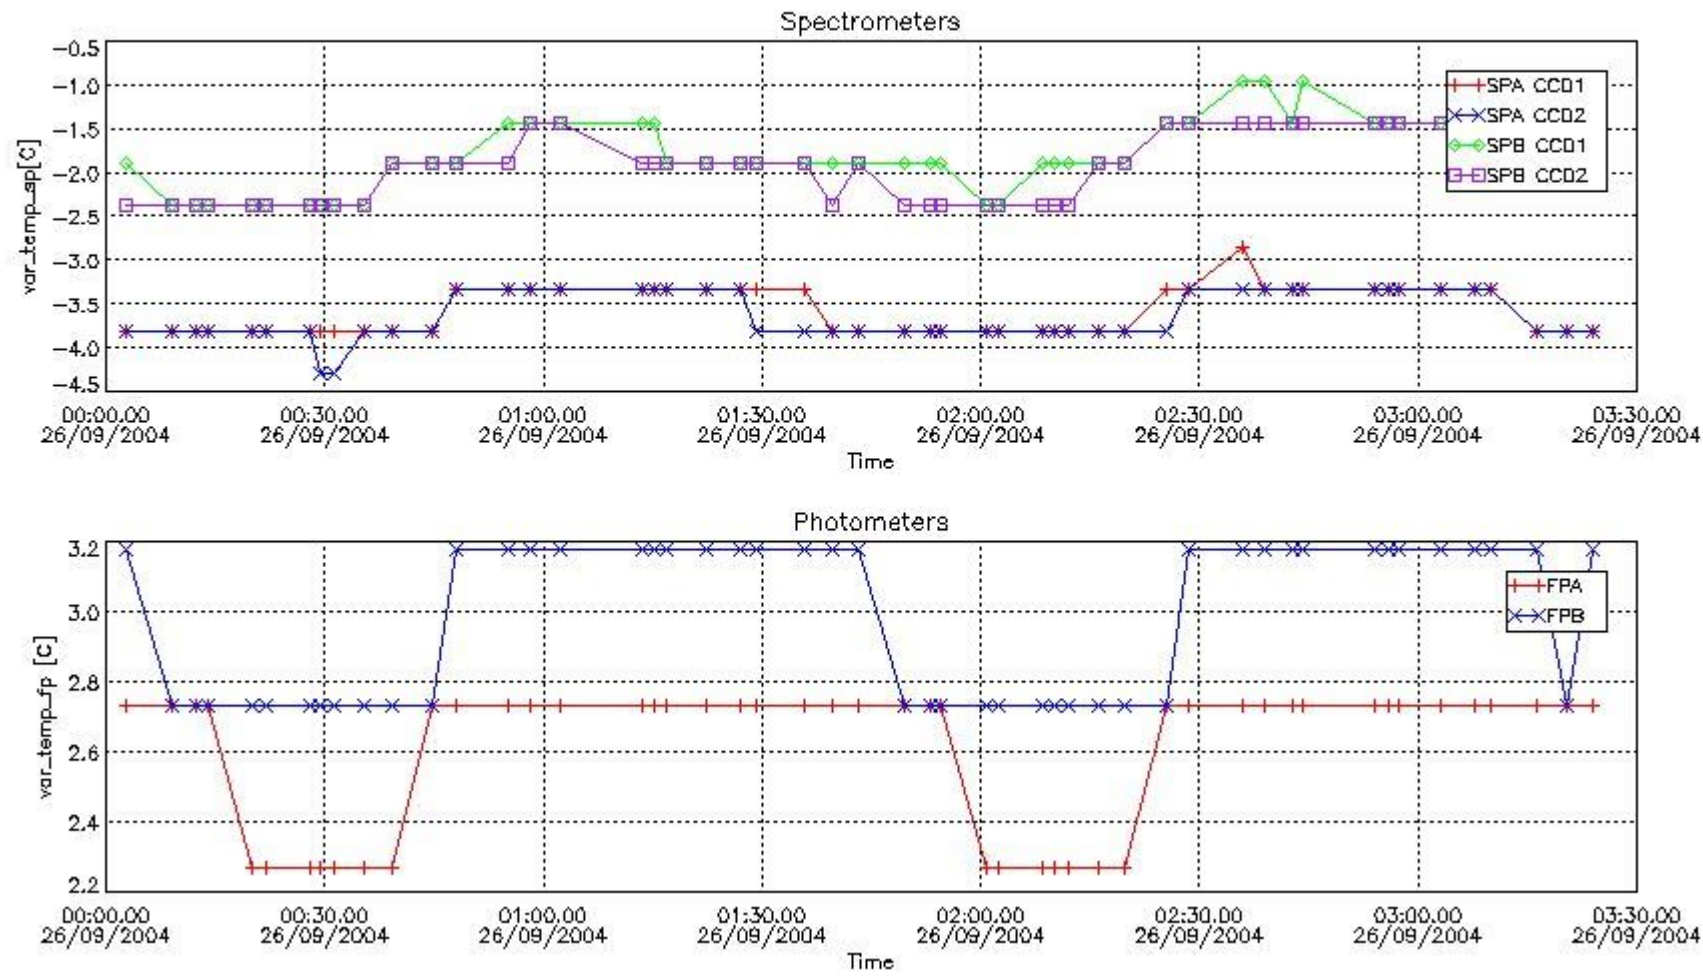

3. Plot of GOMOS spectrometers and photometers temperatures from level 1b data

4. Overview of dark signal processing per product

The Dark Charge (DC) is a temperature-dependant signal added to the useful measurements and it is therefore subtracted from them during the processing. There are two phenomena that produce a continuous increase of the DC: the "hot pixels" (a pixel is "hot" when its DC exceeds by a significant amount its value measured on ground at the same temperature) and the "Random Telegraphic Signal" (abrupt change positive or negative of the CCD pixel signal, random in time, affecting only the DC part of the signal and not the photon generated signal). In this section a list of products that did not use the Dark Sky Area (DSA) observation for the DC computation is given. It is also provided the mean DC plot per product for dark limb products with no error flag set.

4.1 All products used the DSA observation for the DC computation

4.2 Plot of mean dark charges per product: only products in DARK limb conditions without errors are used