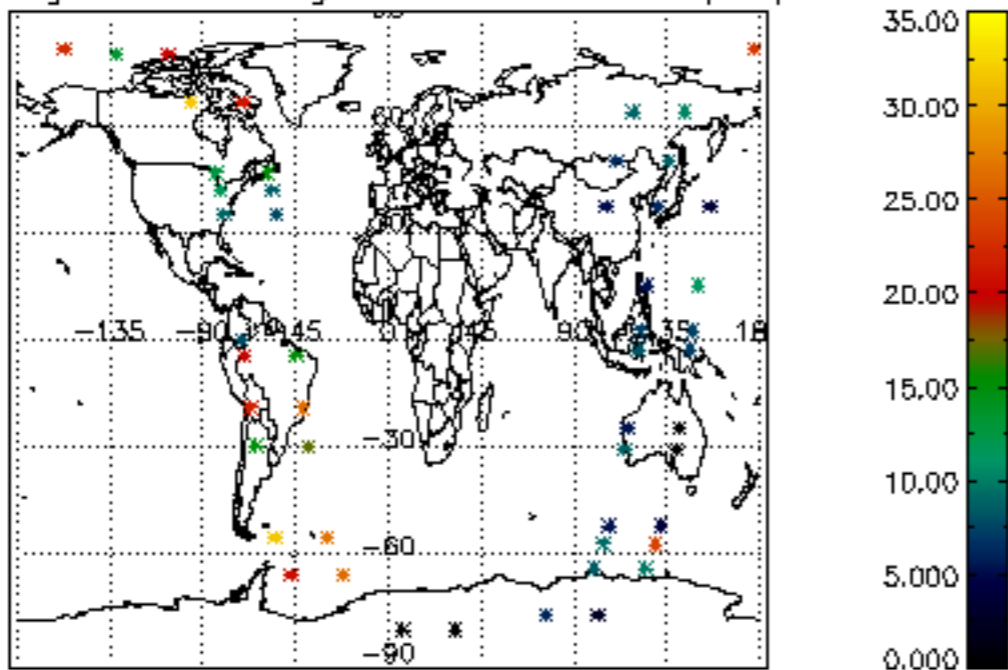

Percentage of star falling outside central band per profile