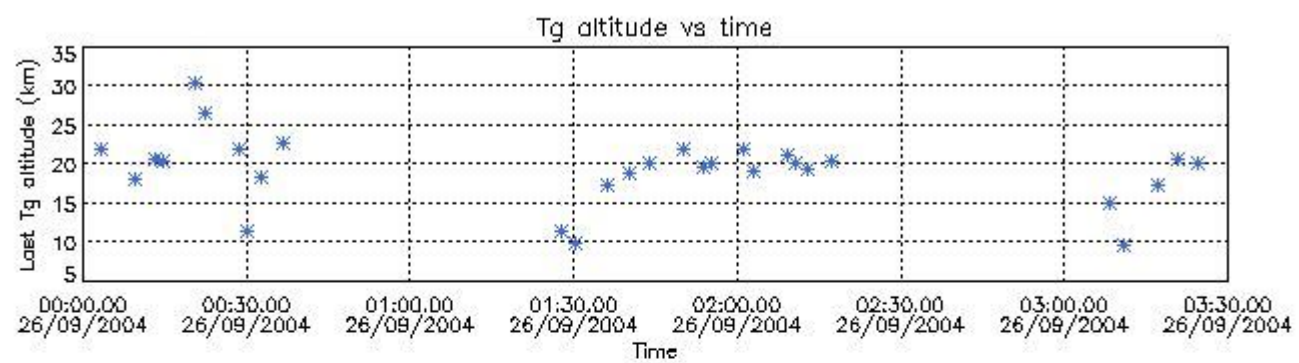

### 6.1 Statistics on tangent altitude lost:

Statistics	DARK	BRIGHT	TWILIGHT
Mean:	15.338	19.198	26.133
St. deviation:	3.7127	4.4622	33.034
Maximum:	19.720	30.288	79.972
Minimum:	7.6965	9.6235	4.4012
Number of data:	13.000	29.000	8.0000

### 6.2 Plot for DARK limb products

Tangent altitude at which the star is lost

6.3 Plot for BRIGHT limb products

Tangent altitude at which the star is lost

6.3 Plot for TWILIGHT limb products

Tangent altitude at which the star is lost