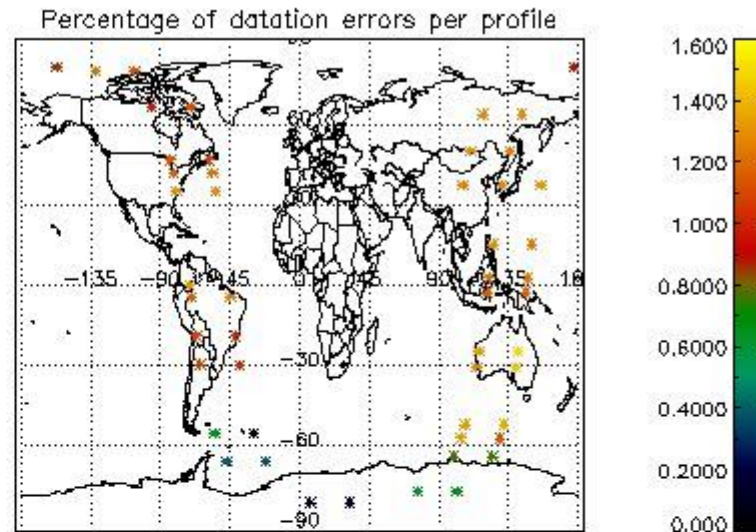

6. Statistics and plot of tangent altitude of the last measurement (DARK & BRIGHT products without errors)

6.1 Statistics on tangent altitude lost:

Statistics	DARK	BRIGHT	TWILIGHT
Mean:	15.338	19.198	26.133
St. deviation:	3.7127	4.4622	33.034
Maximum:	19.720	30.288	79.972
Minimum:	7.6965	9.6235	4.4012
Number of data:	13.000	29.000	8.0000

6.2 Plot for DARK limb products