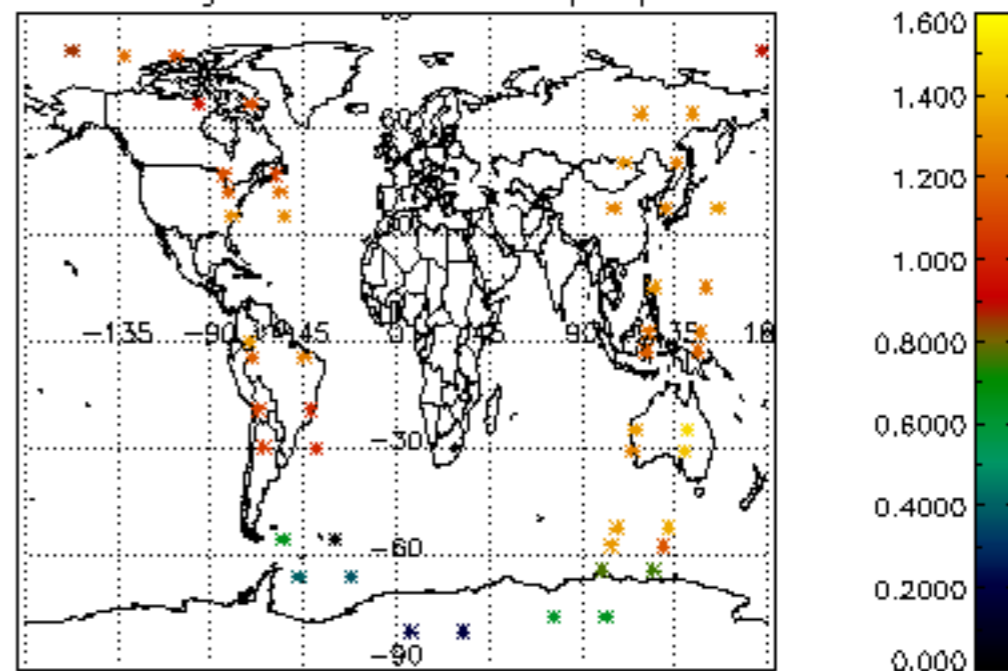

Percentage of datation errors per profile