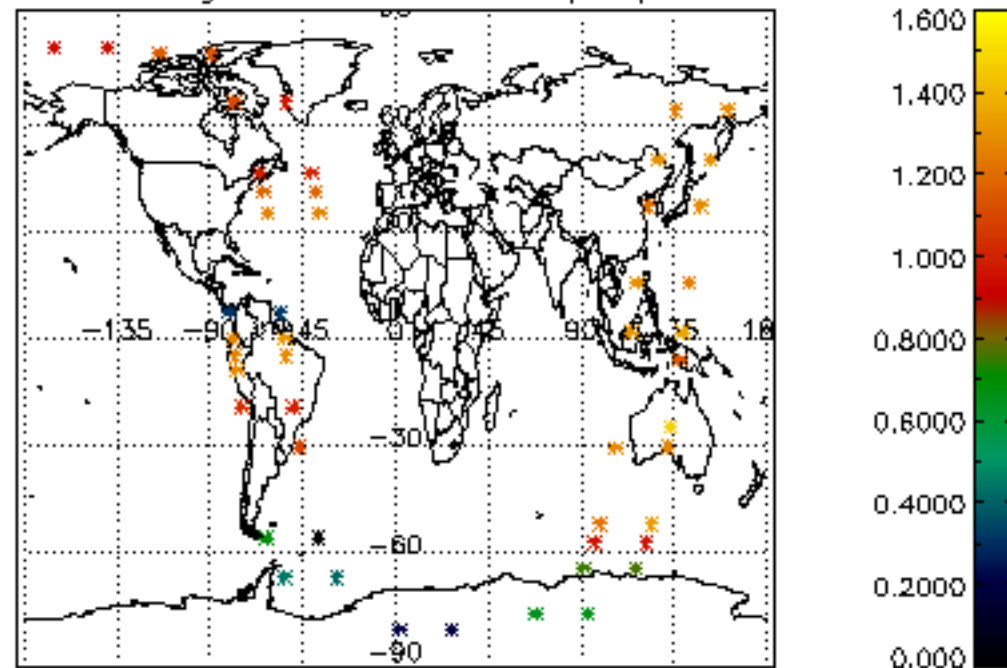

Percentage of datation errors per profile