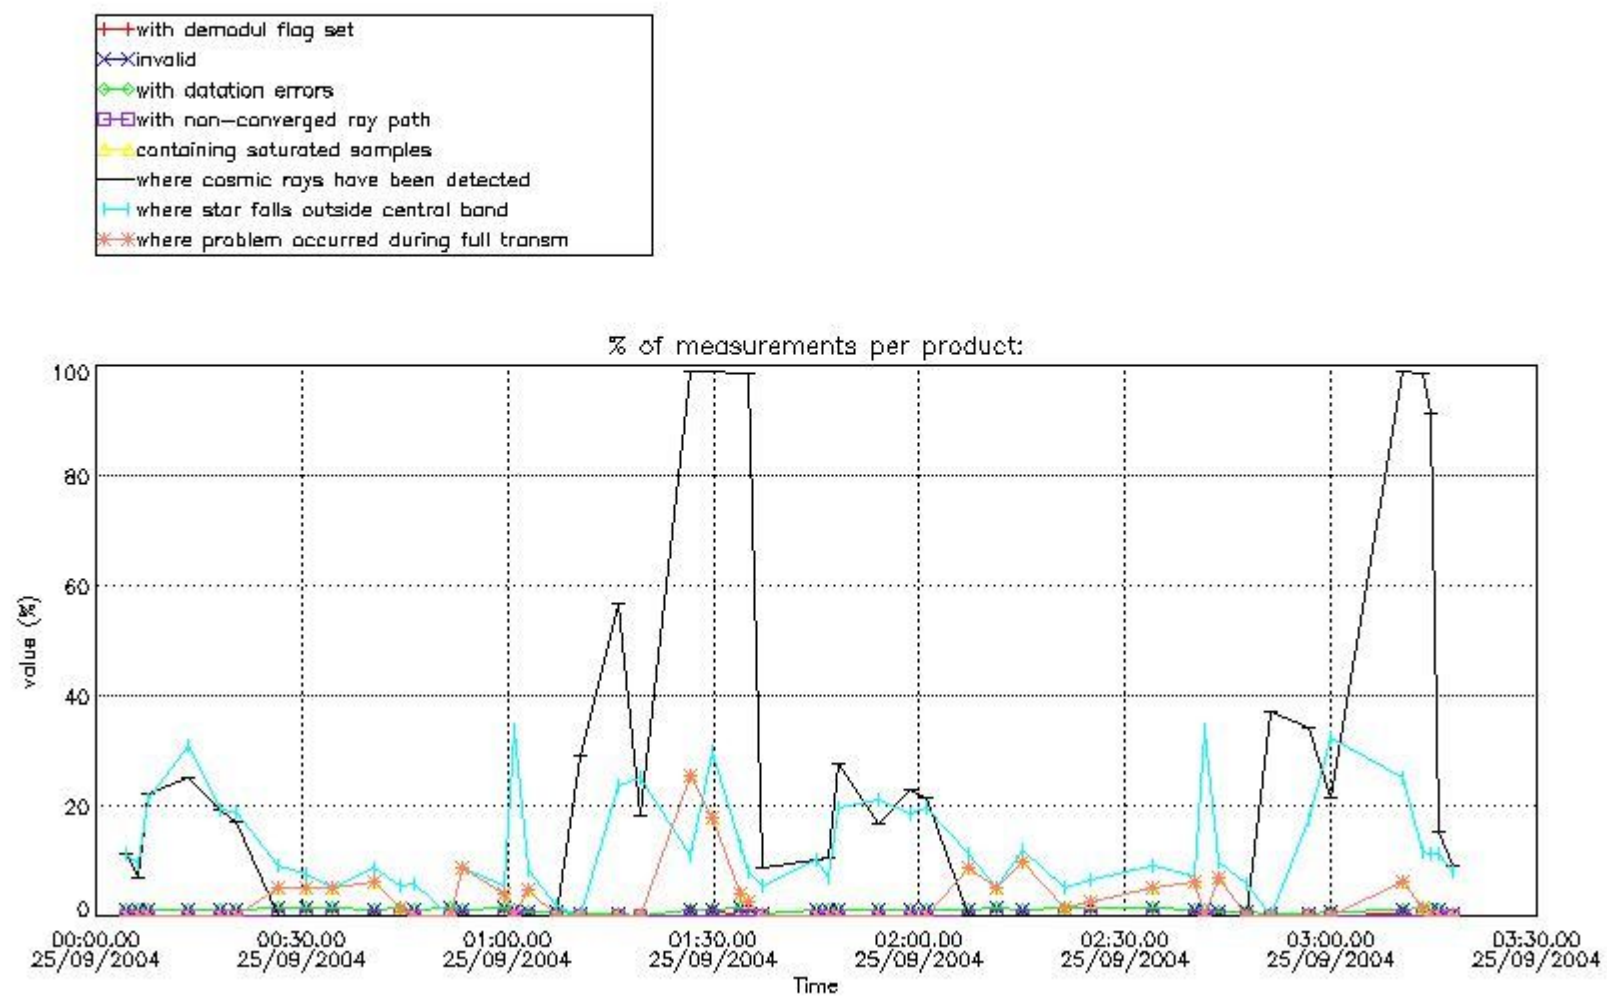

At least one measurement with demodulation flag set:	18.0000 %
Reference spectrum computed from DB:	0.00000 %
Reference spectrum with small number of measurements:	0.00000 %
SATU data not used:	0.00000 %

5.2 Plot quality information per product (time dependant)

5.3 Plot quality information per product (world map)