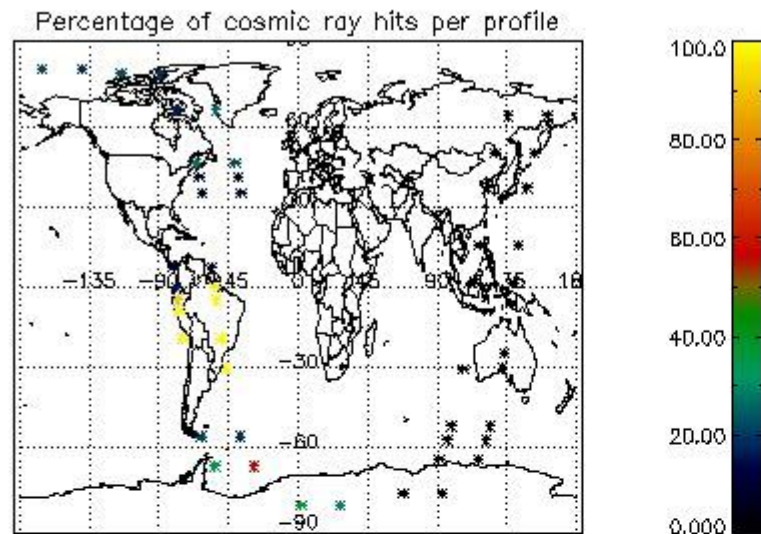

6. Statistics and plot of tangent altitude of the last measurement (DARK & BRIGHT products without errors)

6.1 Statistics on tangent altitude lost:

Statistics	DARK	BRIGHT	TWILIGHT
Mean:	16.117	17.810	22.593
St. deviation:	4.4902	5.3122	25.515
Maximum:	20.860	28.819	64.145
Minimum:	6.4532	4.8906	4.7926
Number of data:	16.000	26.000	8.0000

6.2 Plot for DARK limb products