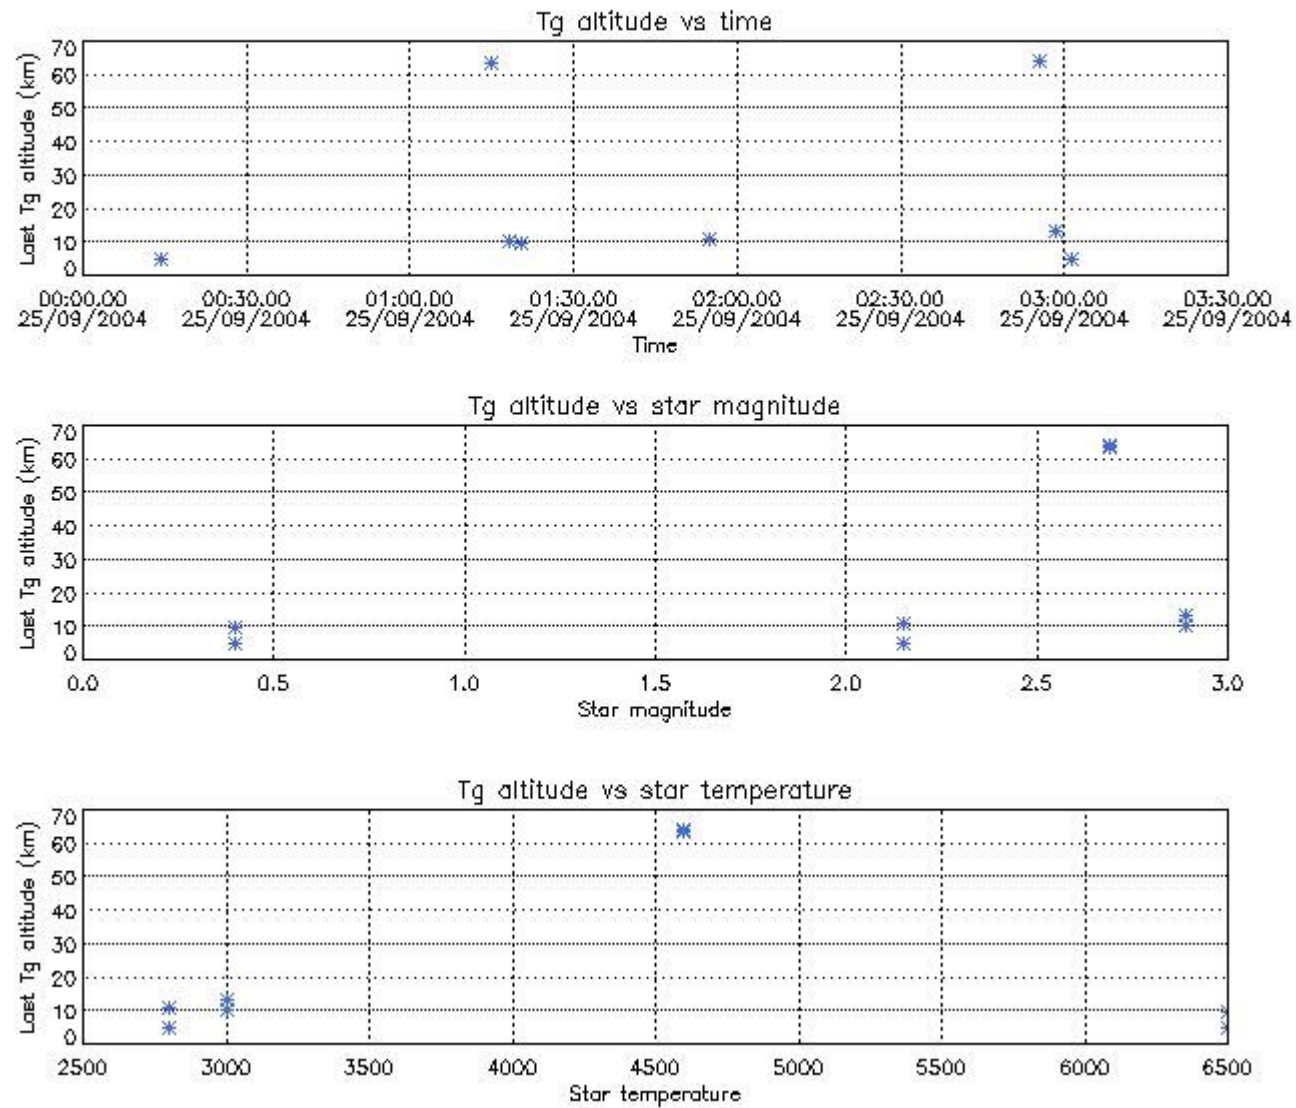

6.2 Plot for DARK limb products

Tangent altitude at which the star is lost

6.3 Plot for BRIGHT limb products

Tangent altitude at which the star is lost

6.3 Plot for TWILIGHT limb products

Tangent altitude at which the star is lost