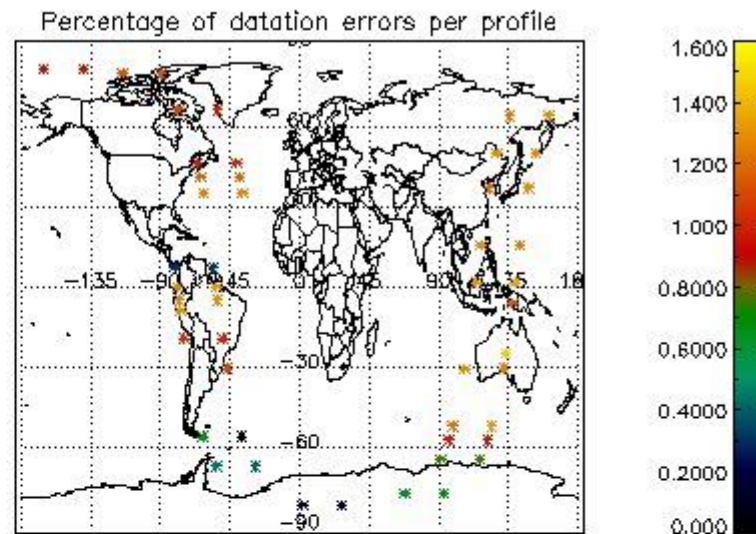

6. Statistics and plot of tangent altitude of the last measurement (DARK & BRIGHT products without errors)

6.1 Statistics on tangent altitude lost:

Statistics	DARK	BRIGHT	TWILIGHT
Mean:	16.117	17.810	22.593
St. deviation:	4.4902	5.3122	25.515
Maximum:	20.860	28.819	64.145
Minimum:	6.4532	4.8906	4.7926
Number of data:	16.000	26.000	8.0000

6.2 Plot for DARK limb products