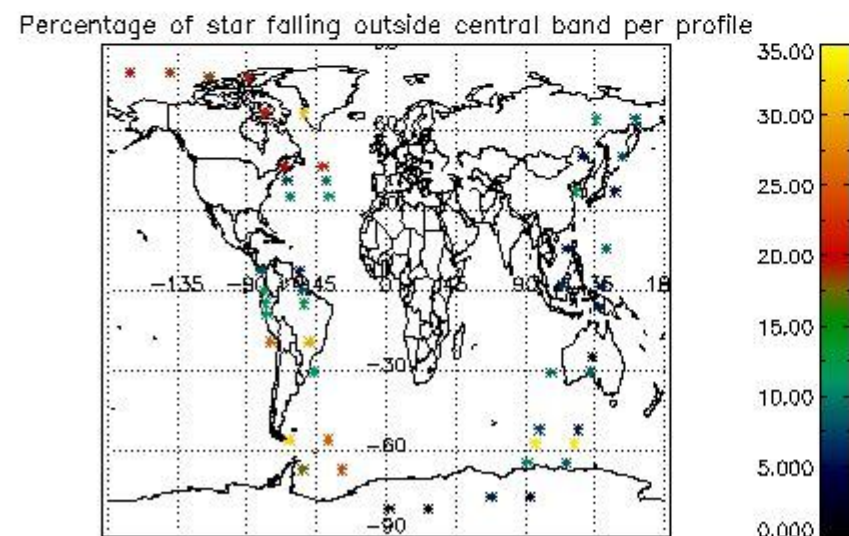

6. Statistics and plot of tangent altitude of the last measurement (DARK & BRIGHT products without errors)

6.1 Statistics on tangent altitude lost:

Statistics	DARK	BRIGHT	TWILIGHT
Mean:	16.117	17.810	22.593
St. deviation:	4.4902	5.3122	25.515
Maximum:	20.860	28.819	64.145
Minimum:	6.4532	4.8906	4.7926
Number of data:	16.000	26.000	8.0000

6.2 Plot for DARK limb products