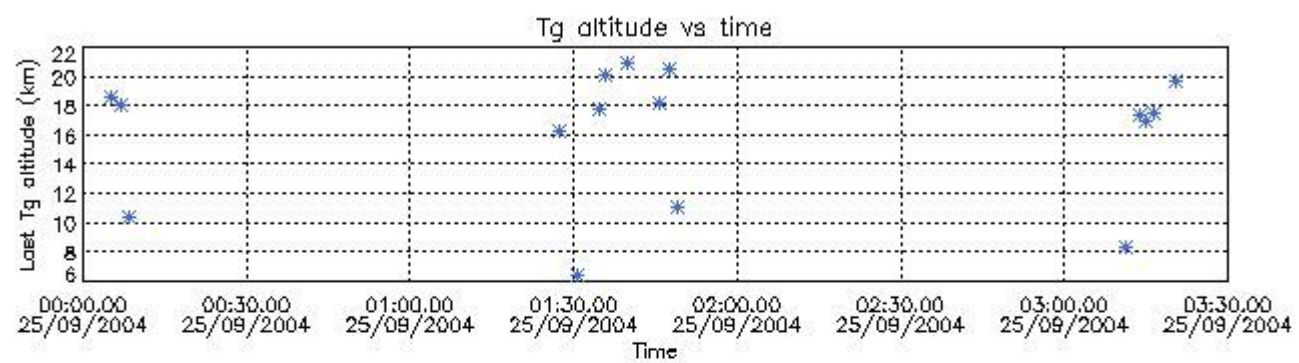

Tangent altitude at which the star is lost

6.3 Plot for BRIGHT limb products