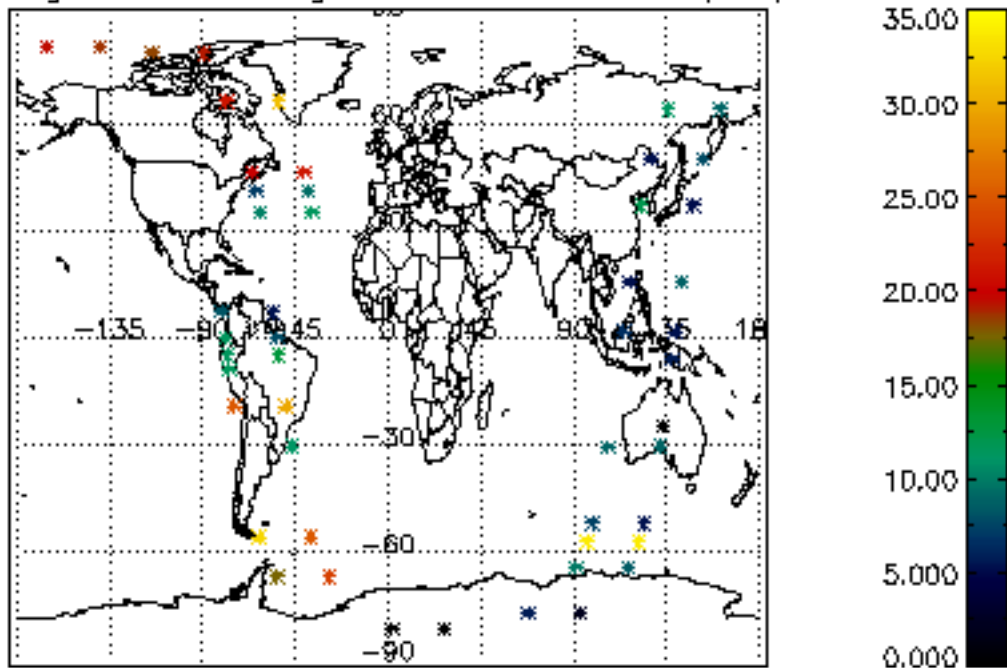

Percentage of star falling outside central band per profile