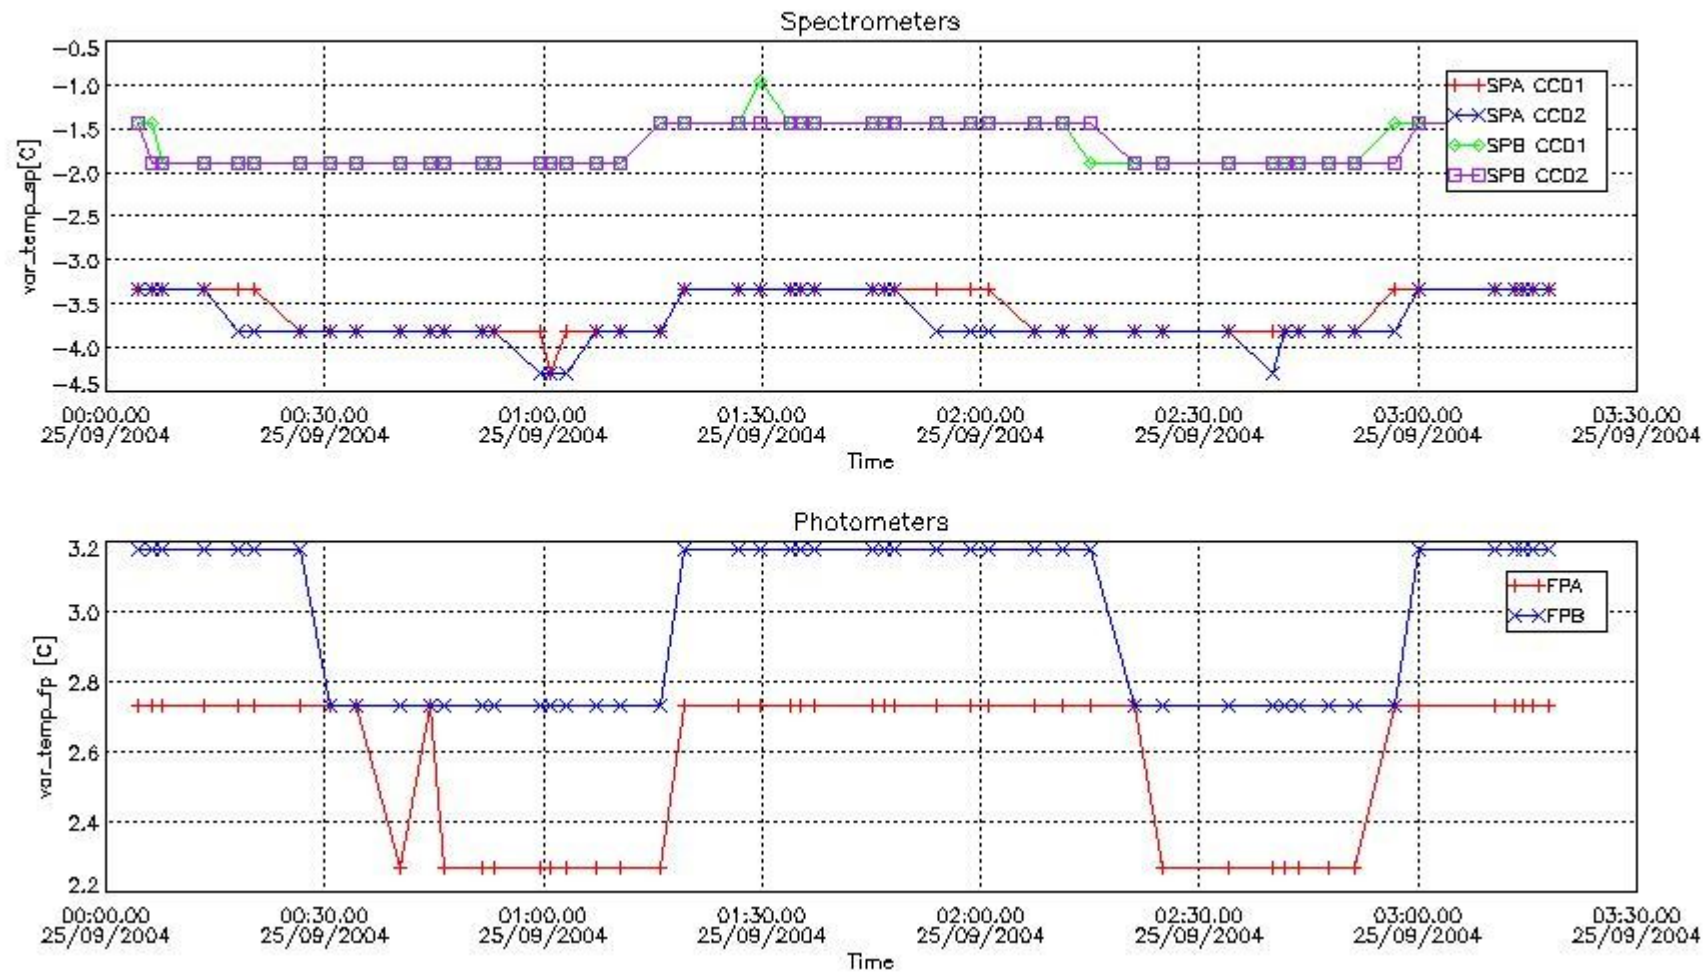

3. Plot of GOMOS spectrometers and photometers temperatures from level 1b data

4. Overview of dark signal processing per product

The Dark Charge (DC) is a temperature-dependant signal added to the useful measurements and it is therefore subtracted from them during the processing. There are two phenomena that produce a continuous increase of the DC: the "hot pixels" (a pixel is "hot" when its DC exceeds by a significant amount its value measured on ground at the same temperature) and the "Random Telegraphic Signal" (abrupt change positive or negative of the CCD pixel signal, random in time, affecting only the DC part of the signal and not the photon generated signal).

In this section a list of products that did not use the Dark Sky Area (DSA) observation for the DC computation is given. It is also provided the mean DC plot per product for dark limb products with no error flag set.

4.1 All products used the DSA observation for the DC computation

4.2 Plot of mean dark charges per product: only products in DARK limb conditions without errors are used