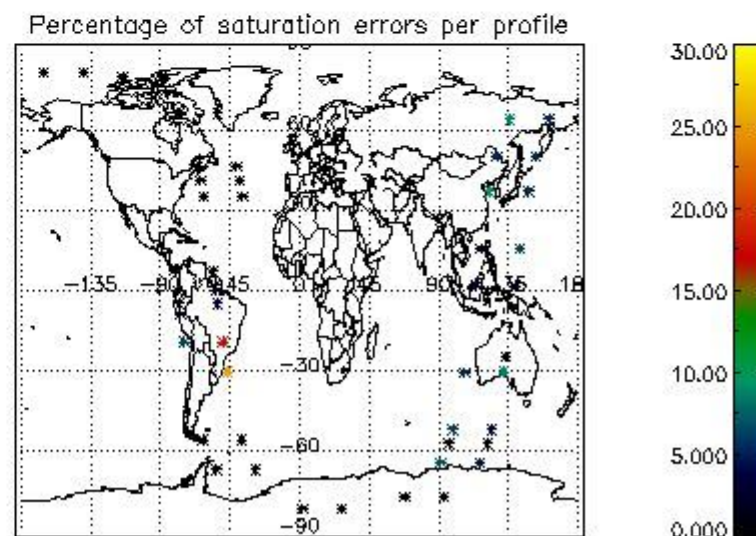

6. Statistics and plot of tangent altitude of the last measurement (DARK & BRIGHT products without errors)

6.1 Statistics on tangent altitude lost:

Statistics	DARK	BRIGHT	TWILIGHT
Mean:	16.117	17.810	22.593
St. deviation:	4.4902	5.3122	25.515
Maximum:	20.860	28.819	64.145
Minimum:	6.4532	4.8906	4.7926
Number of data:	16.000	26.000	8.0000

6.2 Plot for DARK limb products