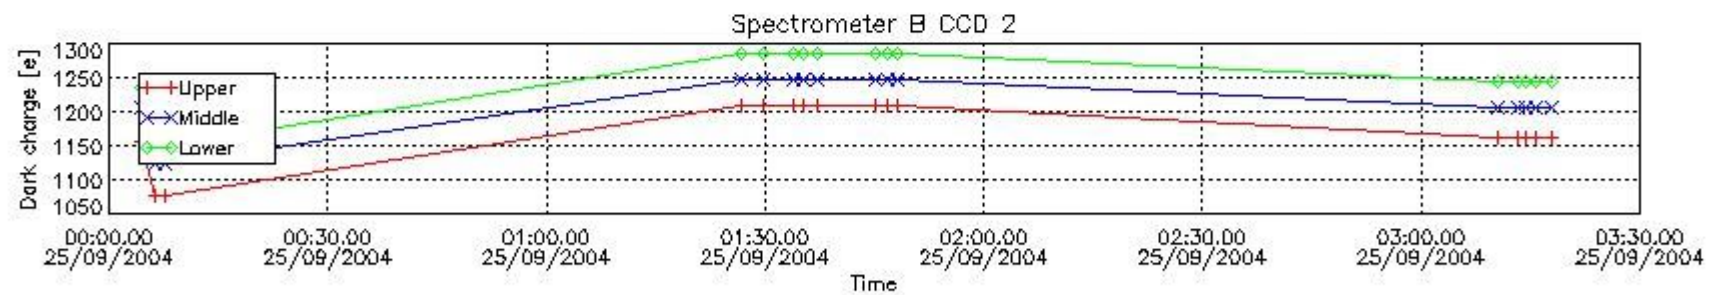

5. Demodulation flag and quality information monitoring

In this section it is presented the modulation information extracted from the pcd (product confidence data) at measurement level and information extracted from the Quality Summary dataset. Only products without errors (error flag in the MPH set to "0") are used.

5.1 Percentage of products during reporting period with: