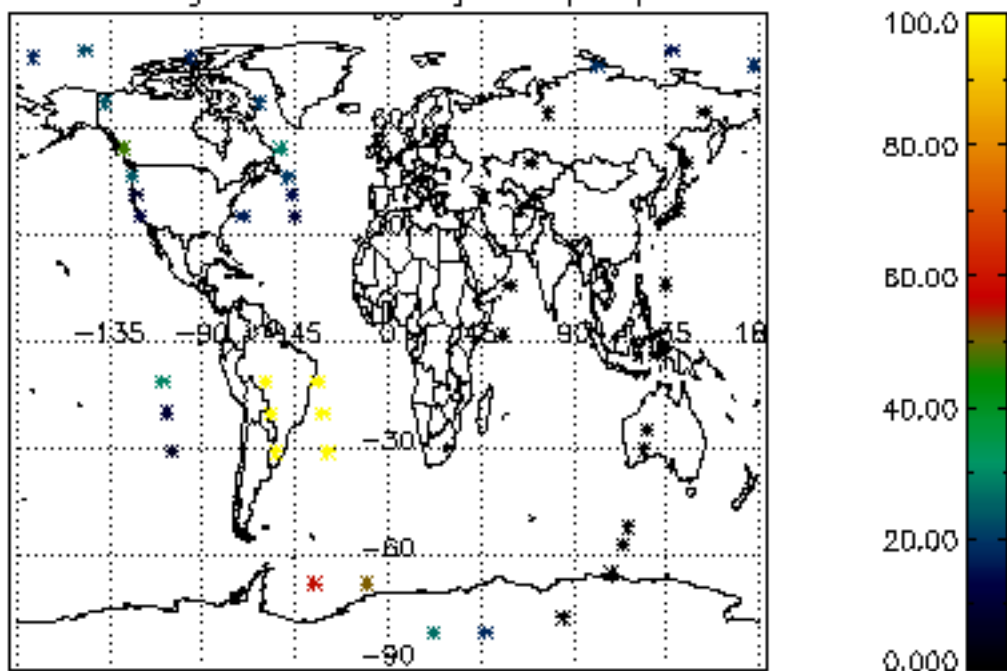

Percentage of cosmic ray hits per profile