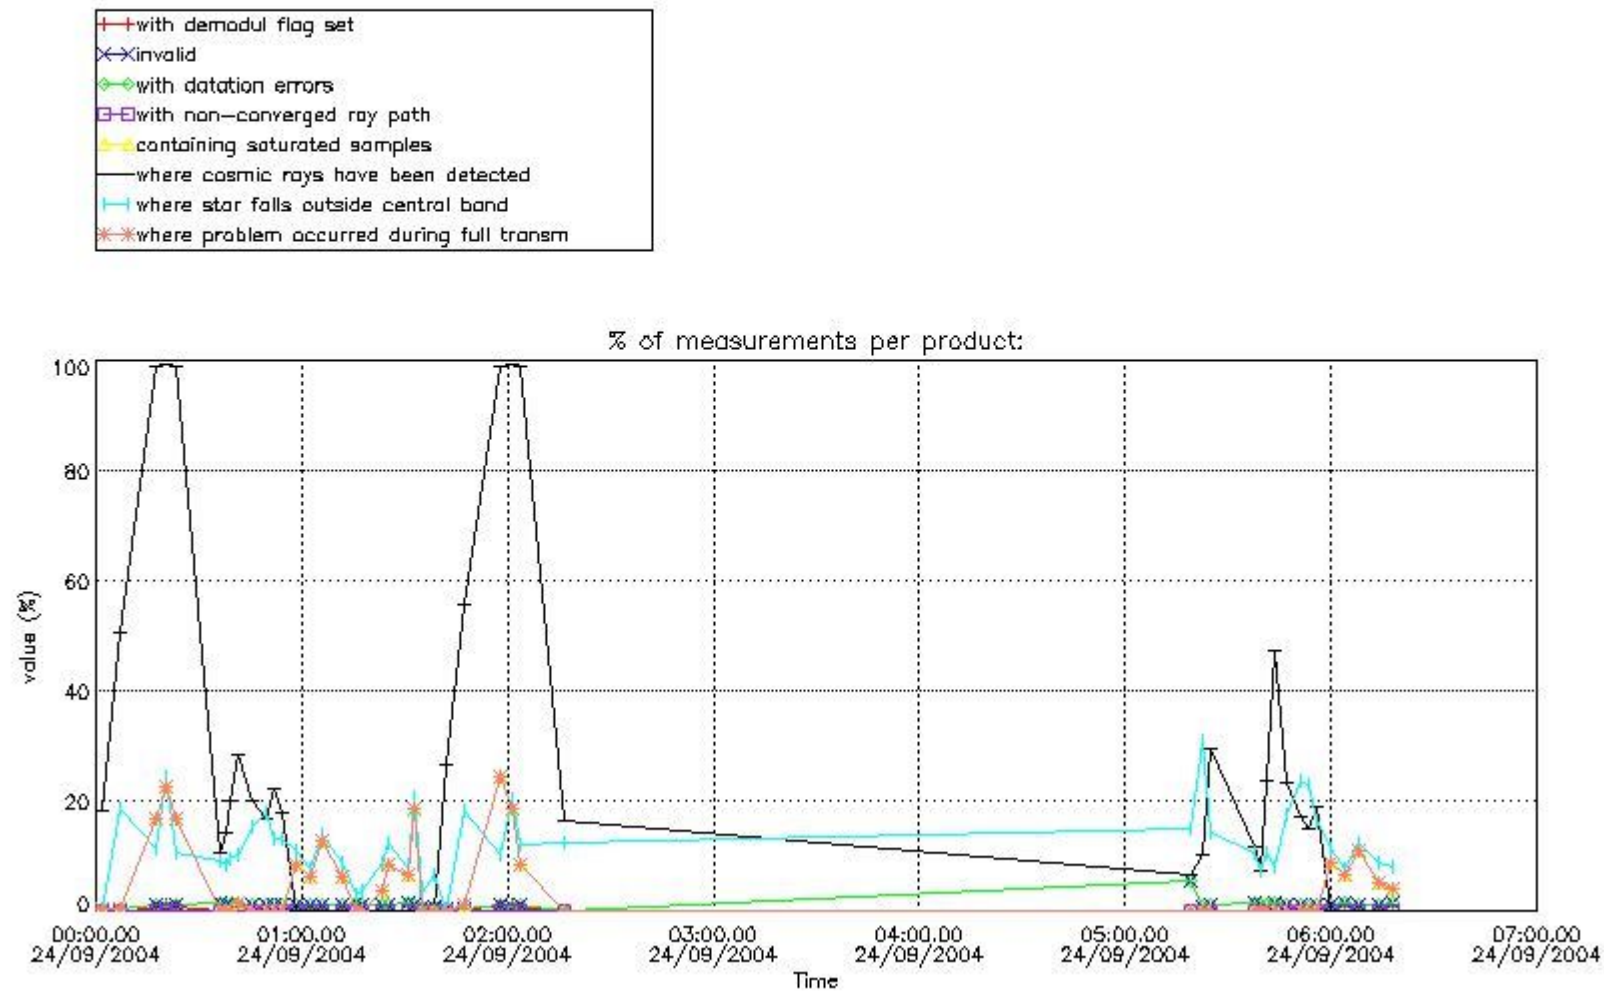

At least one measurement with demodulation flag set:	17.0213 %
Reference spectrum computed from DB:	0.00000 %
Reference spectrum with small number of measurements:	0.00000 %
SATU data not used:	0.00000 %

5.2 Plot quality information per product (time dependant)

5.3 Plot quality information per product (world map)