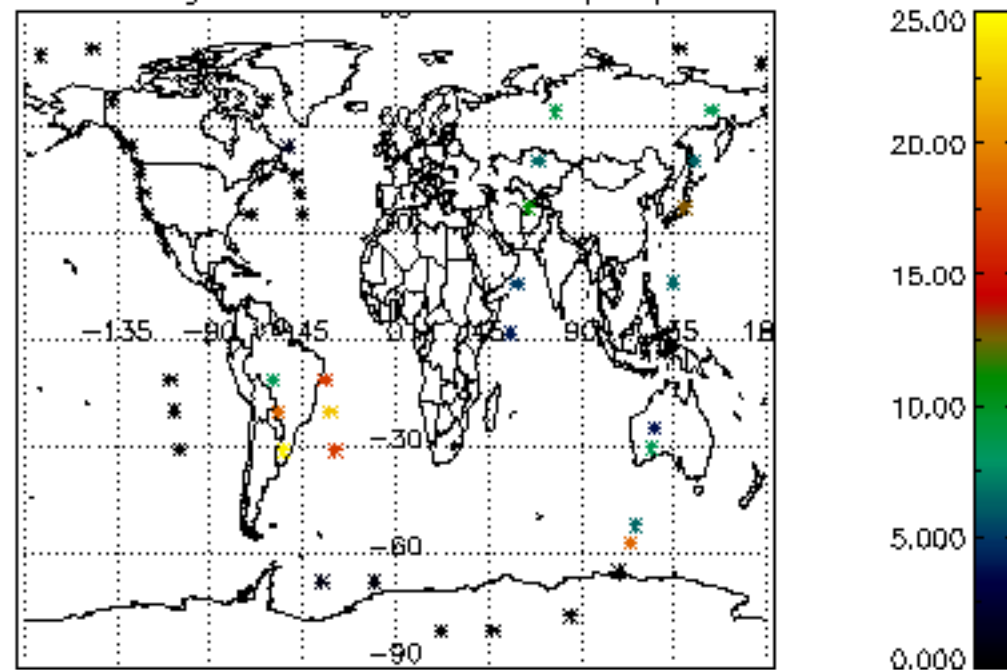

Percentage of cosmic ray hits per profile

Percentage of datation errors per profile

Percentage of star falling outside central band per profile

Percentage of saturation errors per profile

Tangent altitude at which the star is lost