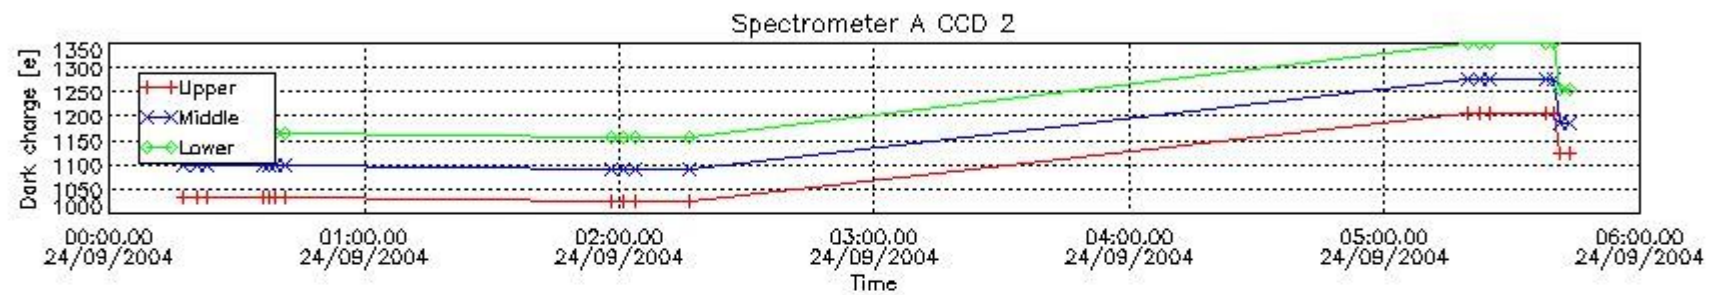

5. Demodulation flag and quality information monitoring

In this section it is presented the modulation information extracted from the pcd (product confidence data) at measurement level and information extracted from the Quality Summary dataset. Only products without errors (error flag in the MPH set to "0") are used.

5.1 Percentage of products during reporting period with: