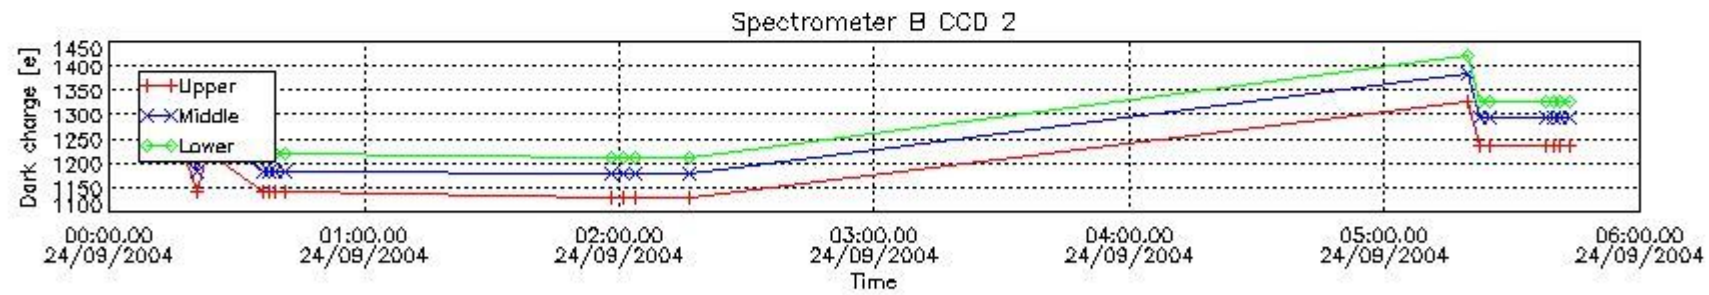

5. Demodulation flag and quality information monitoring

In this section it is presented the modulation information extracted from the pcd (product confidence data) at measurement level and information extracted from the Quality Summary dataset. Only products without errors (error flag in the MPH set to "0") are used.

5.1 Percentage of products during reporting period with: