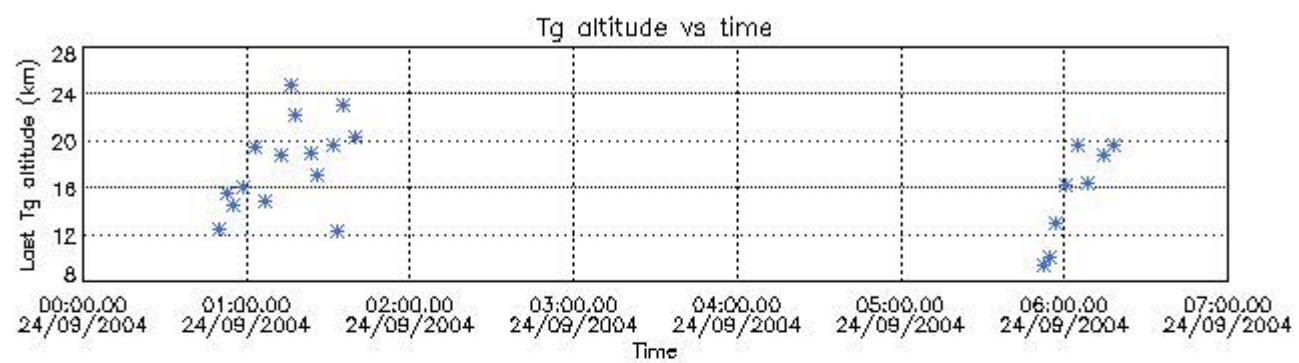

6.1 Statistics on tangent altitude lost:

Statistics	DARK	BRIGHT	TWILIGHT
Mean:	16.192	17.076	24.604
St. deviation:	4.1979	4.0014	17.633
Maximum:	19.970	24.769	47.835
Minimum:	4.8627	9.3363	12.348
Number of data:	18.000	23.000	6.0000

6.2 Plot for DARK limb products

Tangent altitude at which the star is lost

6.3 Plot for BRIGHT limb products

Tangent altitude at which the star is lost

6.3 Plot for TWILIGHT limb products

Tangent altitude at which the star is lost