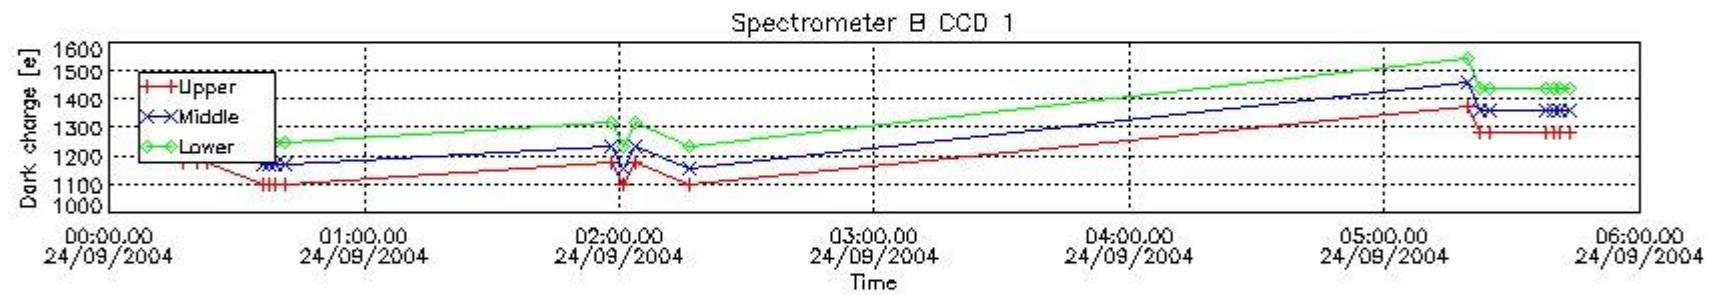

5. Demodulation flag and quality information monitoring

In this section it is presented the modulation information extracted from the pcd (product confidence data) at measurement level and information extracted from the Quality Summary dataset. Only products without errors (error flag in the MPH set to "0") are used.

5.1 Percentage of products during reporting period with: