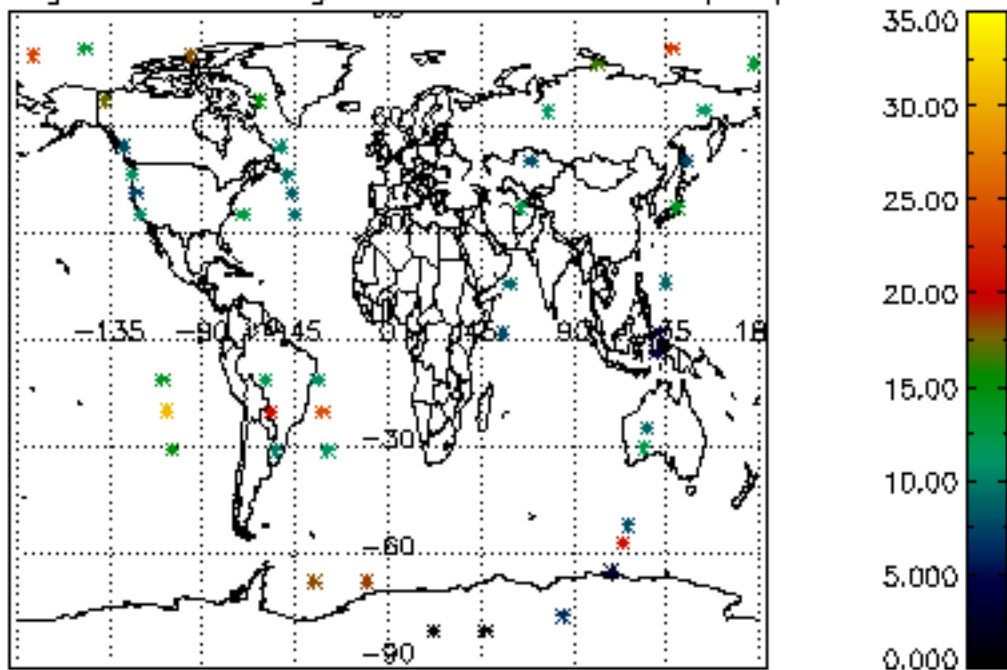

Percentage of star falling outside central band per profile