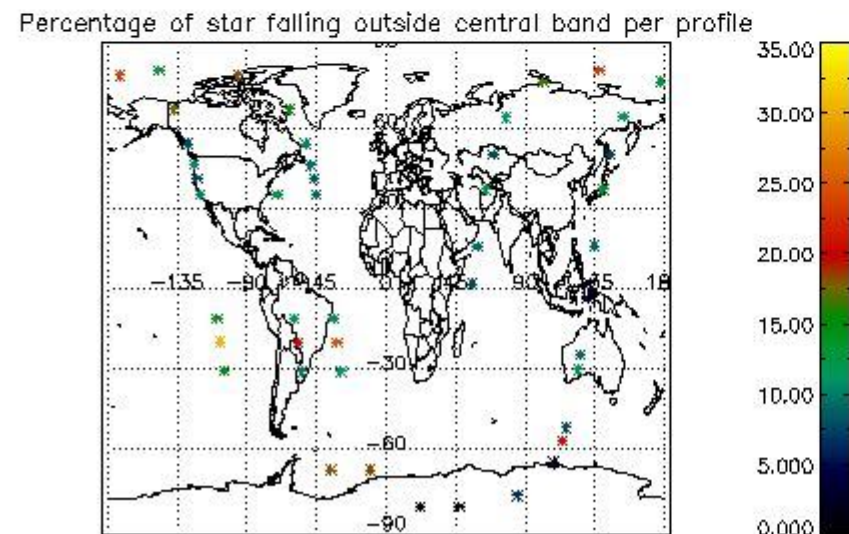

6. Statistics and plot of tangent altitude of the last measurement (DARK & BRIGHT products without errors)

6.1 Statistics on tangent altitude lost:

Statistics	DARK	BRIGHT	TWILIGHT
Mean:	16.192	17.076	24.604
St. deviation:	4.1979	4.0014	17.633
Maximum:	19.970	24.769	47.835
Minimum:	4.8627	9.3363	12.348
Number of data:	18.000	23.000	6.0000

6.2 Plot for DARK limb products