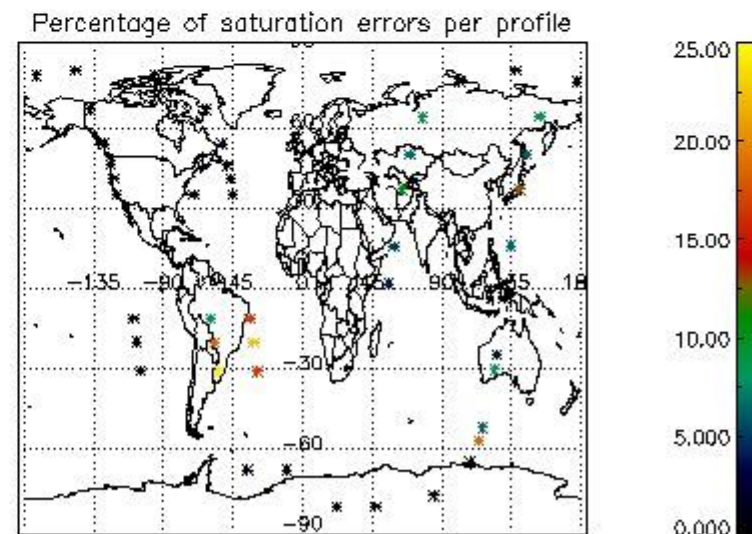

6. Statistics and plot of tangent altitude of the last measurement (DARK & BRIGHT products without errors)

6.1 Statistics on tangent altitude lost:

Statistics	DARK	BRIGHT	TWILIGHT
Mean:	16.192	17.076	24.604
St. deviation:	4.1979	4.0014	17.633
Maximum:	19.970	24.769	47.835
Minimum:	4.8627	9.3363	12.348
Number of data:	18.000	23.000	6.0000

6.2 Plot for DARK limb products