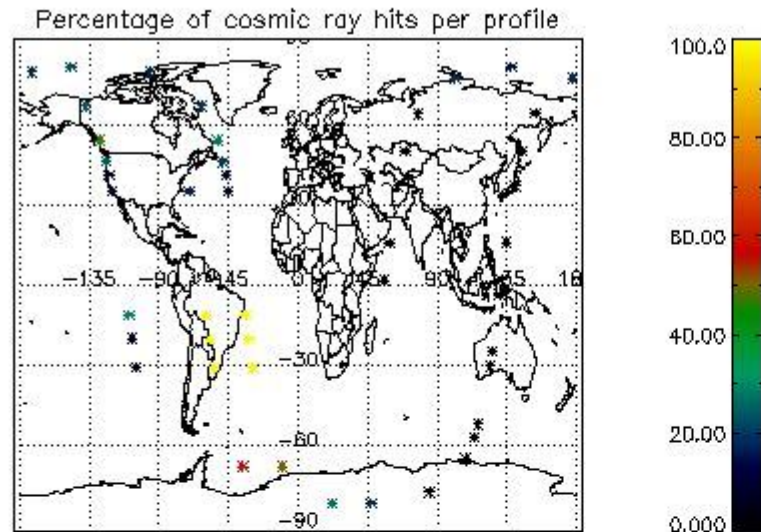

6. Statistics and plot of tangent altitude of the last measurement (DARK & BRIGHT products without errors)

6.1 Statistics on tangent altitude lost:

Statistics	DARK	BRIGHT	TWILIGHT
Mean:	16.192	17.076	24.604
St. deviation:	4.1979	4.0014	17.633
Maximum:	19.970	24.769	47.835
Minimum:	4.8627	9.3363	12.348
Number of data:	18.000	23.000	6.0000

6.2 Plot for DARK limb products