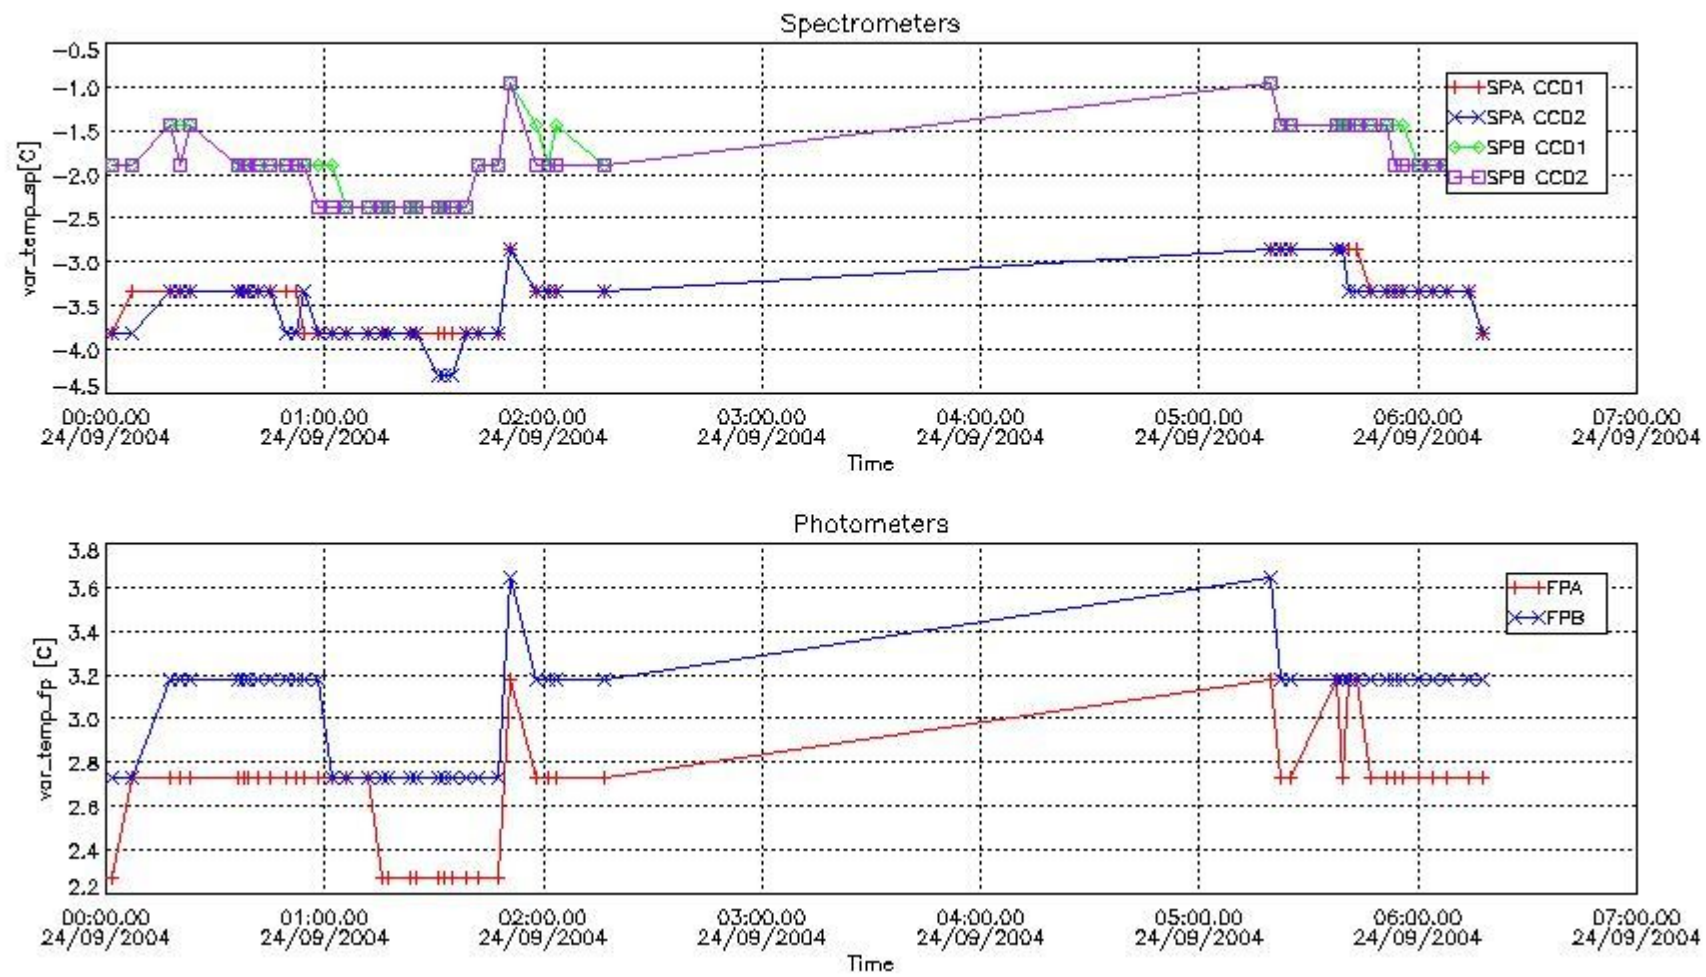

3. Plot of GOMOS spectrometers and photometers temperatures from level 1b data

4. Overview of dark signal processing per product

The Dark Charge (DC) is a temperature-dependant signal added to the useful measurements and it is therefore subtracted from them during the processing. There are two phenomena that produce a continuous increase of the DC: the "hot pixels" (a pixel is "hot" when its DC exceeds by a significant amount its value measured on ground at the same temperature) and the "Random Telegraphic Signal" (abrupt change positive or negative of the CCD pixel signal, random in time, affecting only the DC part of the signal and not the photon generated signal).

In this section a list of products that did not use the Dark Sky Area (DSA) observation for the DC computation is given. It is also provided the mean DC plot per product for dark limb products with no error flag set.

4.1 All products used the DSA observation for the DC computation

4.2 Plot of mean dark charges per product: only products in DARK limb conditions without errors are used