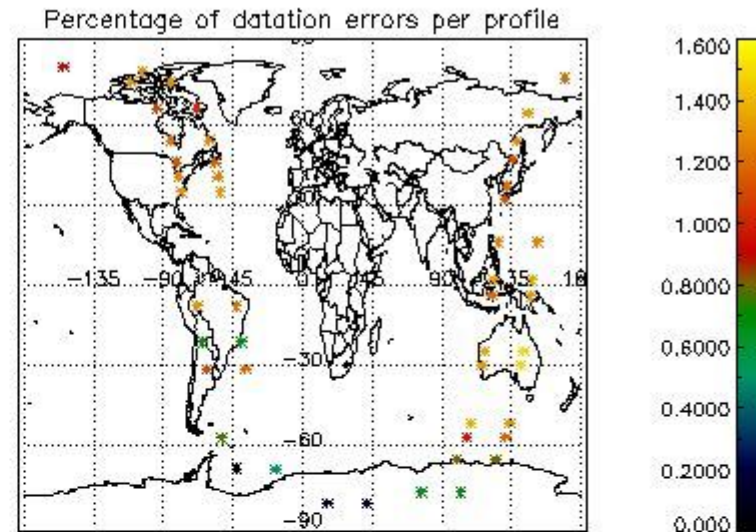

6. Statistics and plot of tangent altitude of the last measurement (DARK & BRIGHT products without errors)

6.1 Statistics on tangent altitude lost:

Statistics	DARK	BRIGHT	TWILIGHT
Mean:	16.272	19.170	15.760
St. deviation:	3.5366	5.0952	11.836
Maximum:	20.049	29.126	33.088
Minimum:	7.7178	4.1123	6.1189
Number of data:	14.000	28.000	7.0000

6.2 Plot for DARK limb products