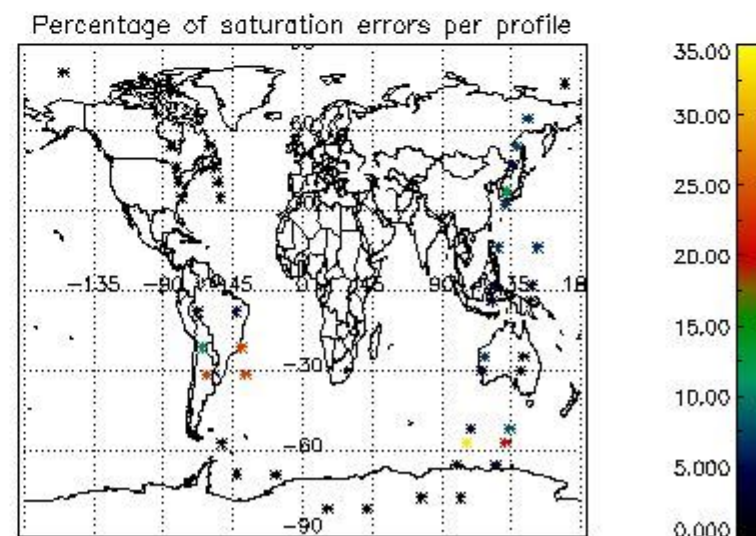

6. Statistics and plot of tangent altitude of the last measurement (DARK & BRIGHT products without errors)

6.1 Statistics on tangent altitude lost:

Statistics	DARK	BRIGHT	TWILIGHT
Mean:	16.272	19.170	15.760
St. deviation:	3.5366	5.0952	11.836
Maximum:	20.049	29.126	33.088
Minimum:	7.7178	4.1123	6.1189
Number of data:	14.000	28.000	7.0000

6.2 Plot for DARK limb products