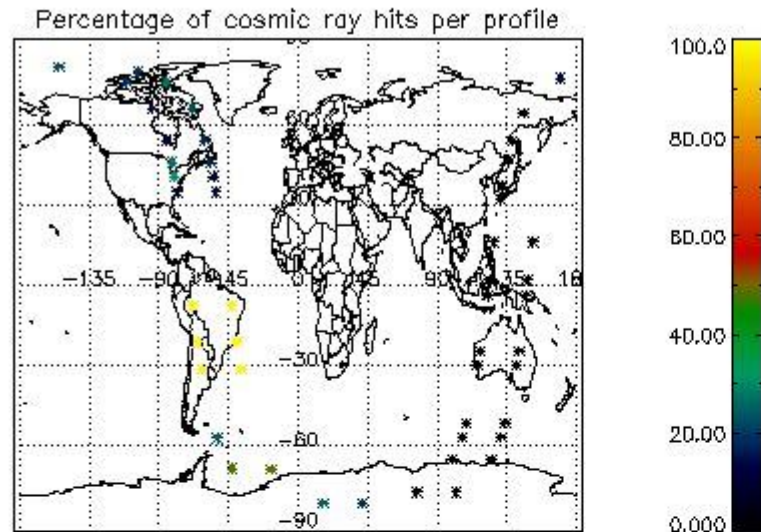

6. Statistics and plot of tangent altitude of the last measurement (DARK & BRIGHT products without errors)

6.1 Statistics on tangent altitude lost:

Statistics	DARK	BRIGHT	TWILIGHT
Mean:	16.272	19.170	15.760
St. deviation:	3.5366	5.0952	11.836
Maximum:	20.049	29.126	33.088
Minimum:	7.7178	4.1123	6.1189
Number of data:	14.000	28.000	7.0000

6.2 Plot for DARK limb products