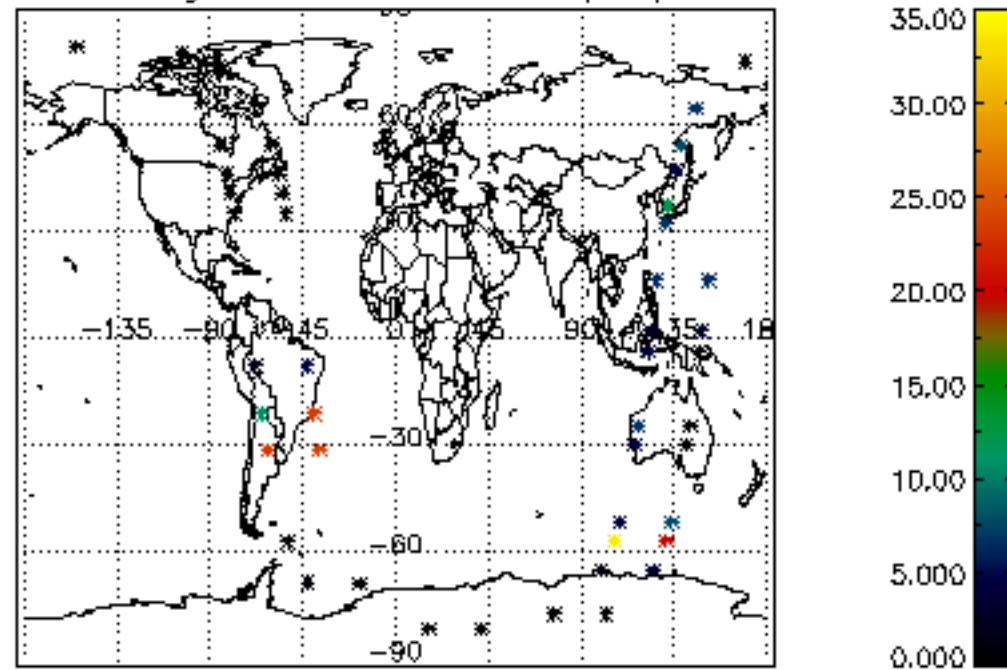

Percentage of cosmic ray hits per profile

Percentage of datation errors per profile

Percentage of star falling outside central band per profile

Percentage of saturation errors per profile

Tangent altitude at which the star is lost