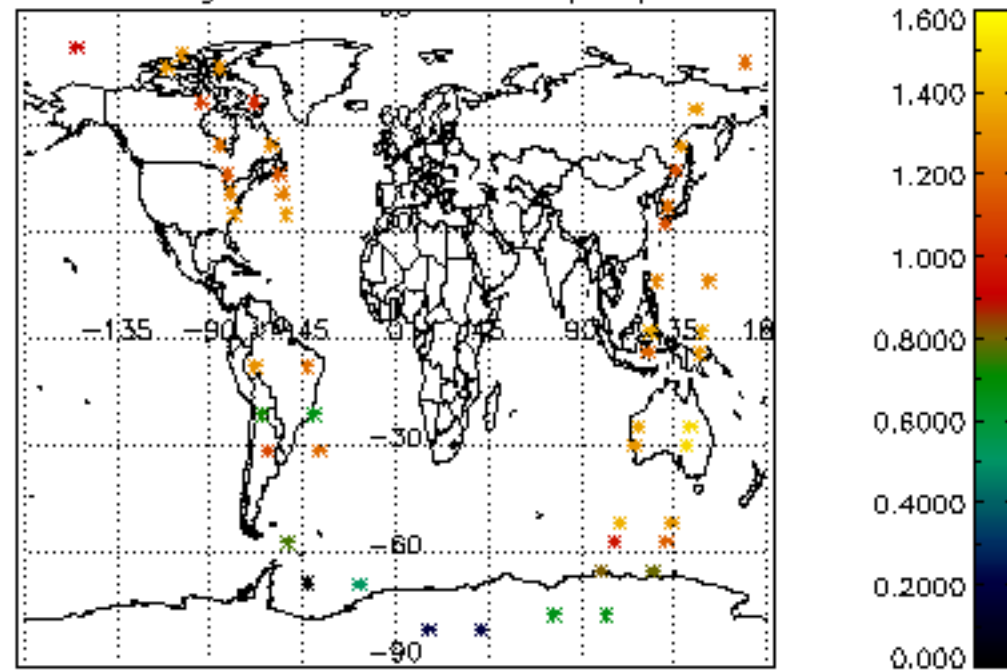

Percentage of datation errors per profile