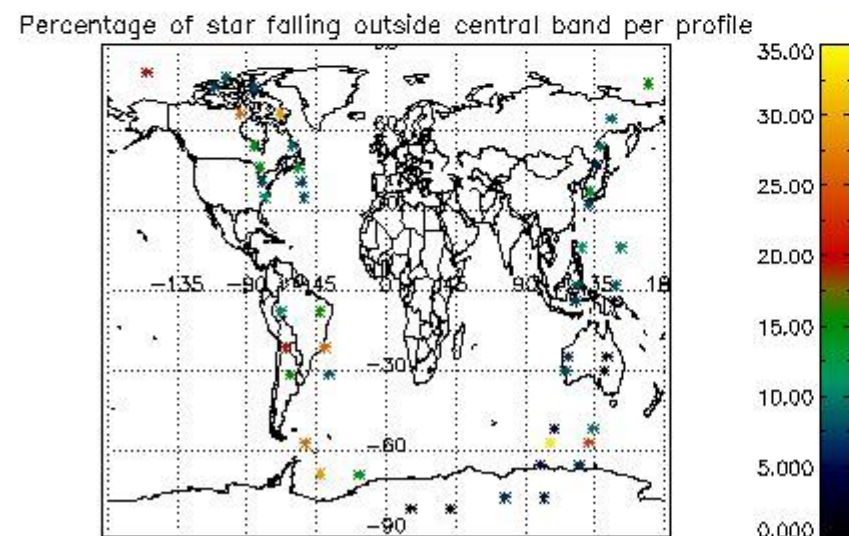

6. Statistics and plot of tangent altitude of the last measurement (DARK & BRIGHT products without errors)

6.1 Statistics on tangent altitude lost:

Statistics	DARK	BRIGHT	TWILIGHT
Mean:	16.272	19.170	15.760
St. deviation:	3.5366	5.0952	11.836
Maximum:	20.049	29.126	33.088
Minimum:	7.7178	4.1123	6.1189
Number of data:	14.000	28.000	7.0000

6.2 Plot for DARK limb products