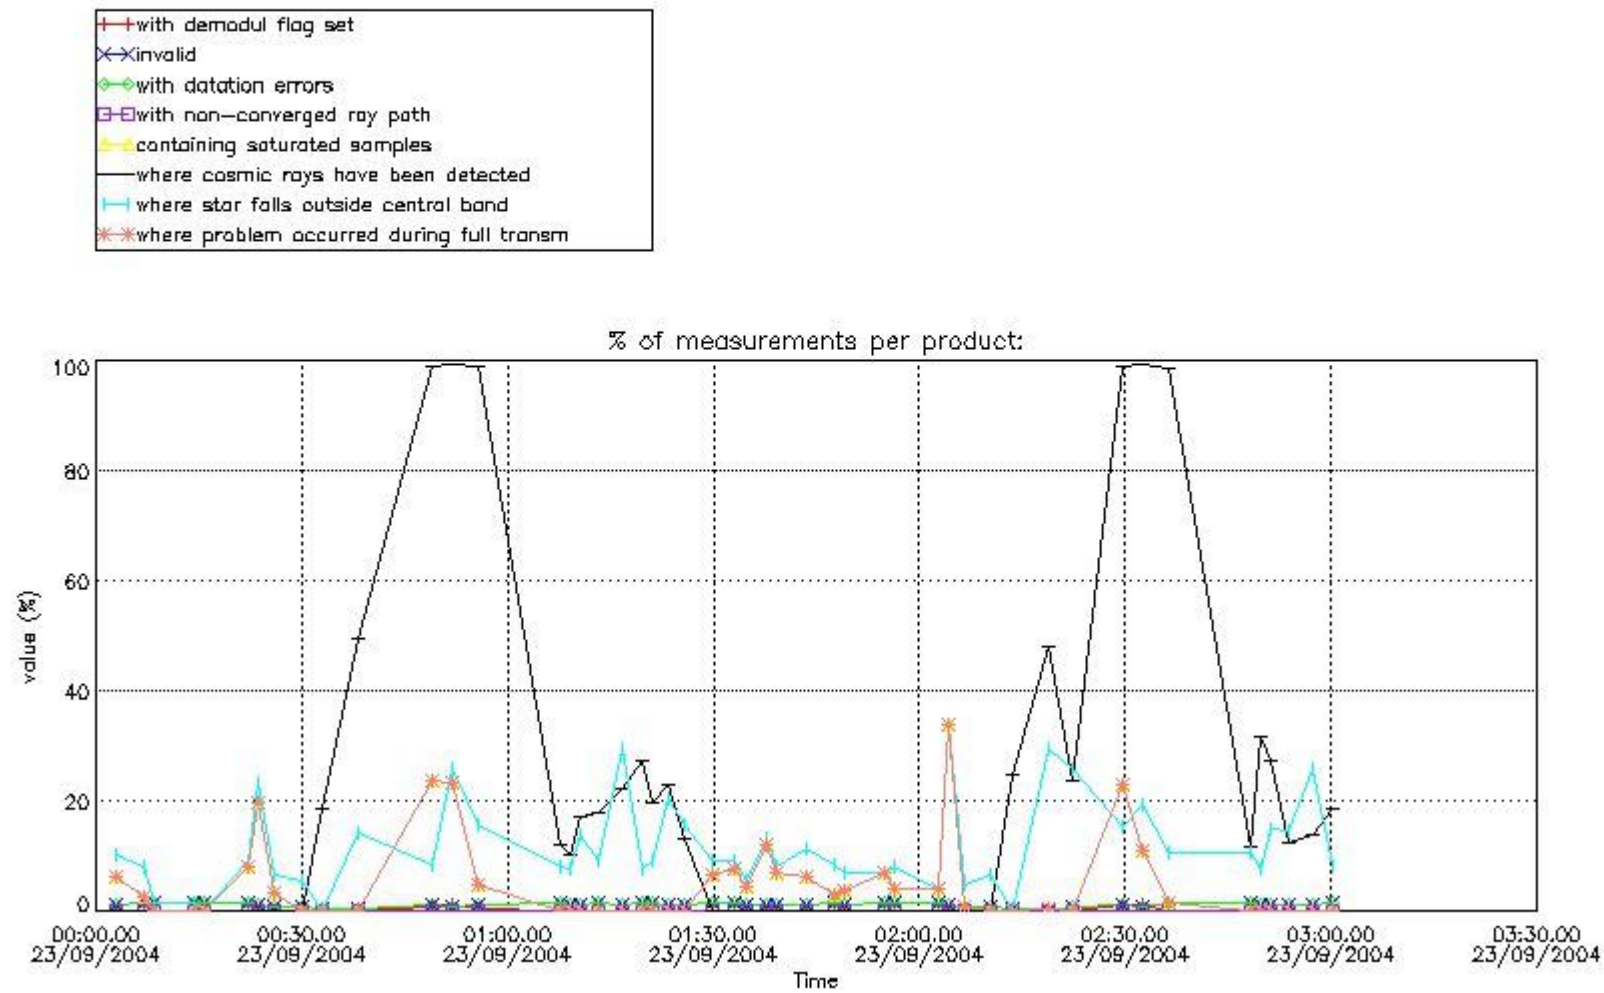

At least one measurement with demodulation flag set:	16.3265 %
Reference spectrum computed from DB:	0.00000 %
Reference spectrum with small number of measurements:	0.00000 %
SATU data not used:	0.00000 %

5.2 Plot quality information per product (time dependant)

5.3 Plot quality information per product (world map)