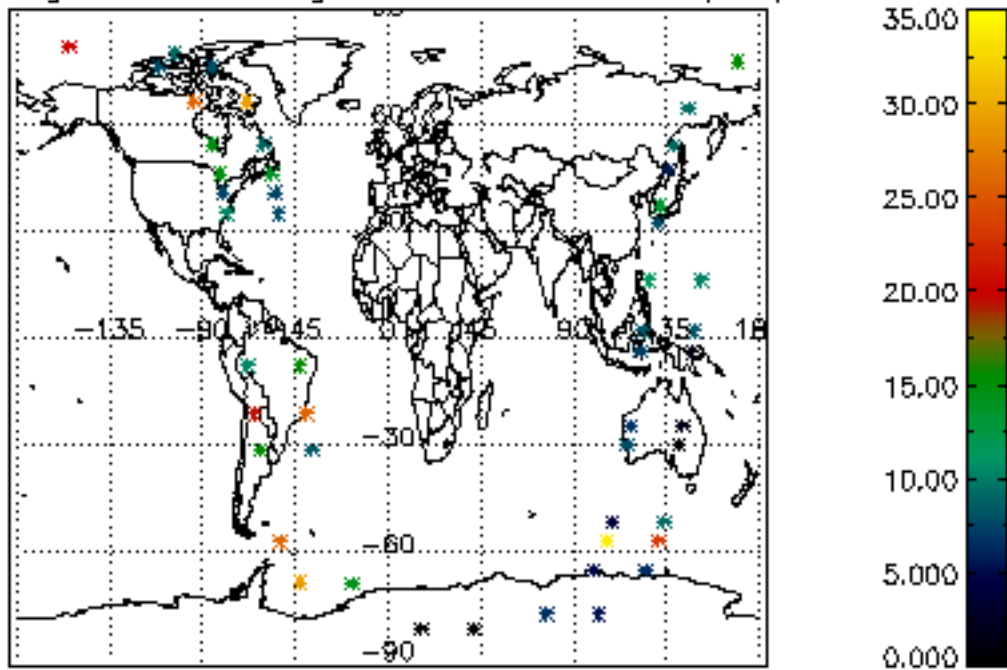

Percentage of star falling outside central band per profile