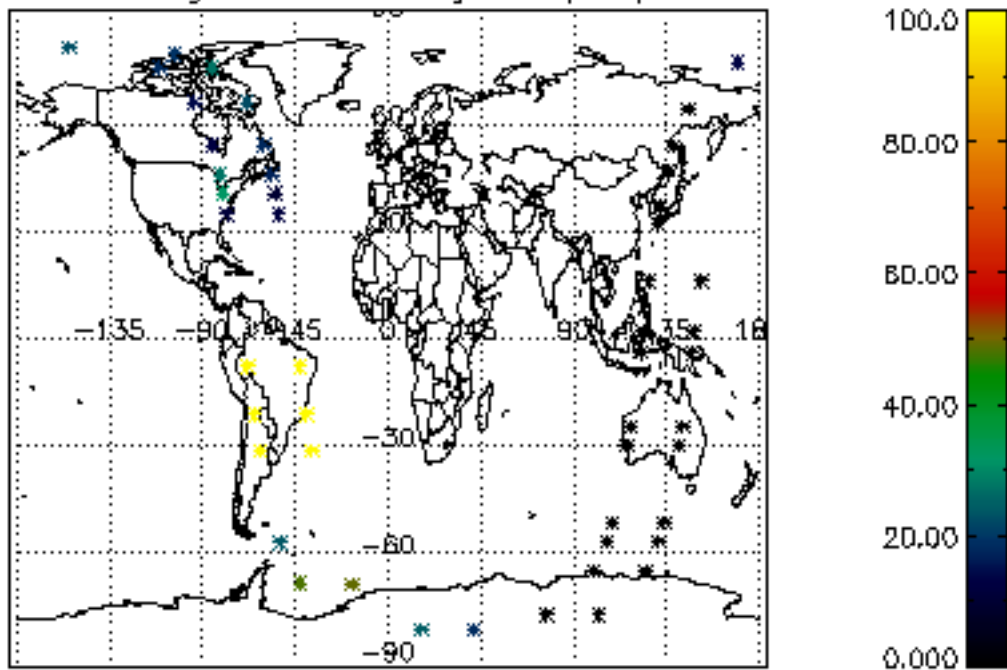

Percentage of cosmic ray hits per profile