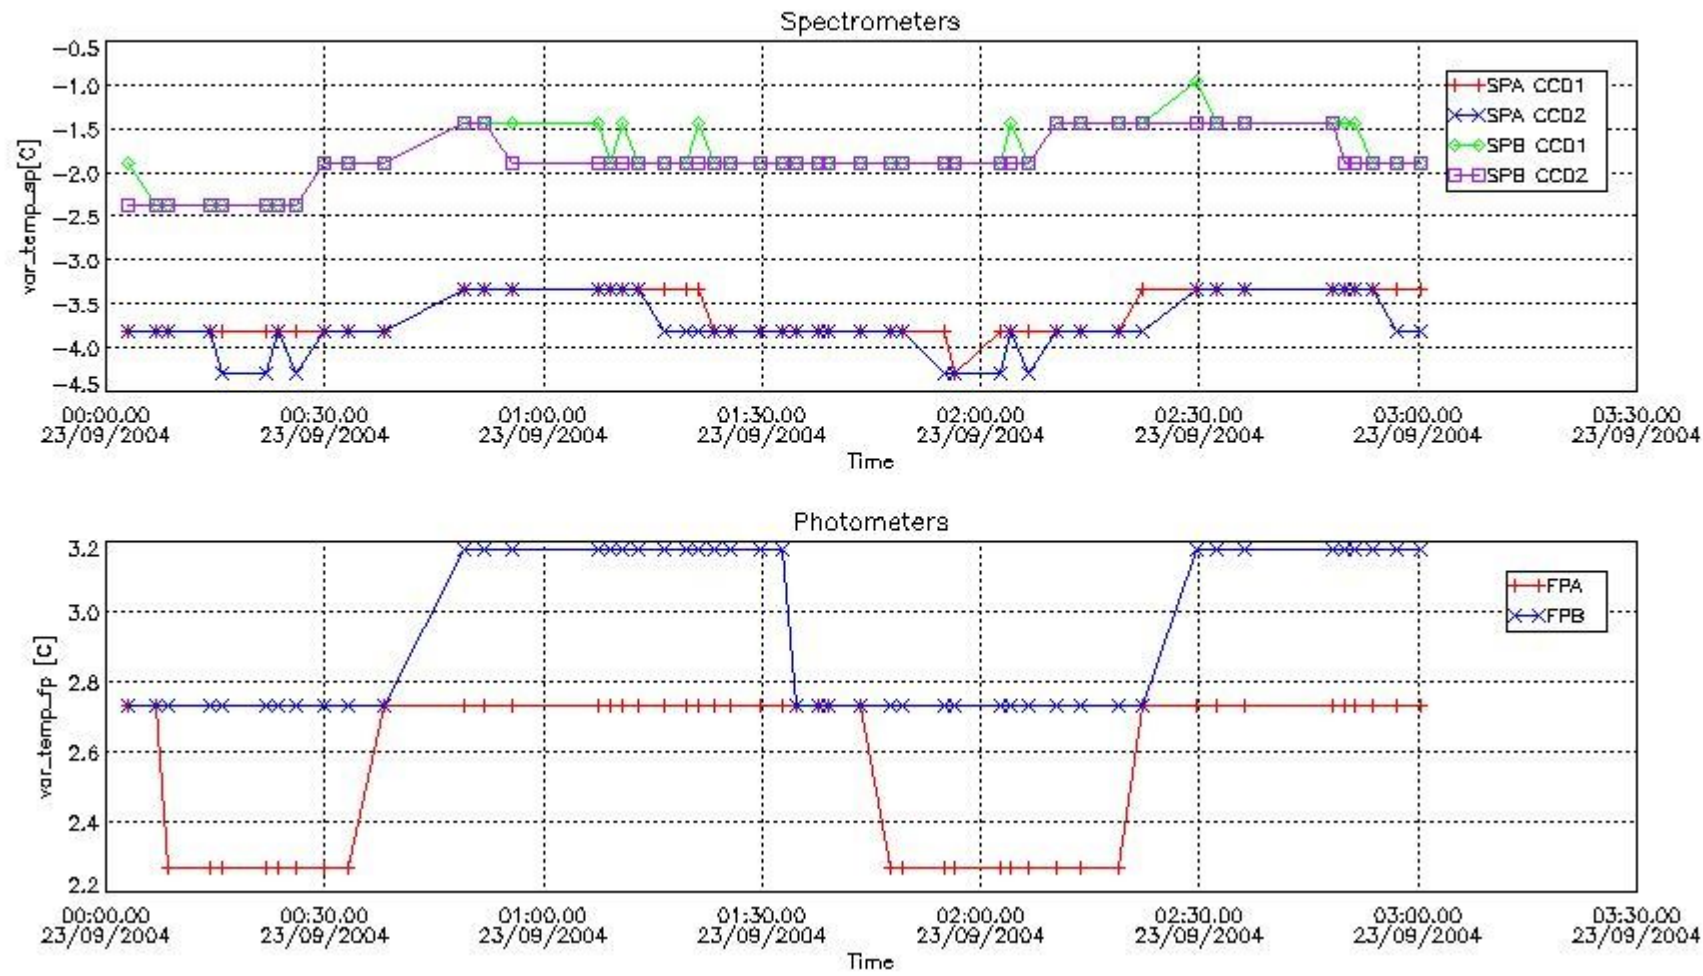

3. Plot of GOMOS spectrometers and photometers temperatures from level 1b data

4. Overview of dark signal processing per product

The Dark Charge (DC) is a temperature-dependant signal added to the useful measurements and it is therefore subtracted from them during the processing. There are two phenomena that produce a continuous increase of the DC: the "hot pixels" (a pixel is "hot" when its DC exceeds by a significant amount its value measured on ground at the same temperature) and the "Random Telegraphic Signal" (abrupt change positive or negative of the CCD pixel signal, random in time, affecting only the DC part of the signal and not the photon generated signal).

In this section a list of products that did not use the Dark Sky Area (DSA) observation for the DC computation is given. It is also provided the mean DC plot per product for dark limb products with no error flag set.

4.1 All products used the DSA observation for the DC computation

4.2 Plot of mean dark charges per product: only products in DARK limb conditions without errors are used