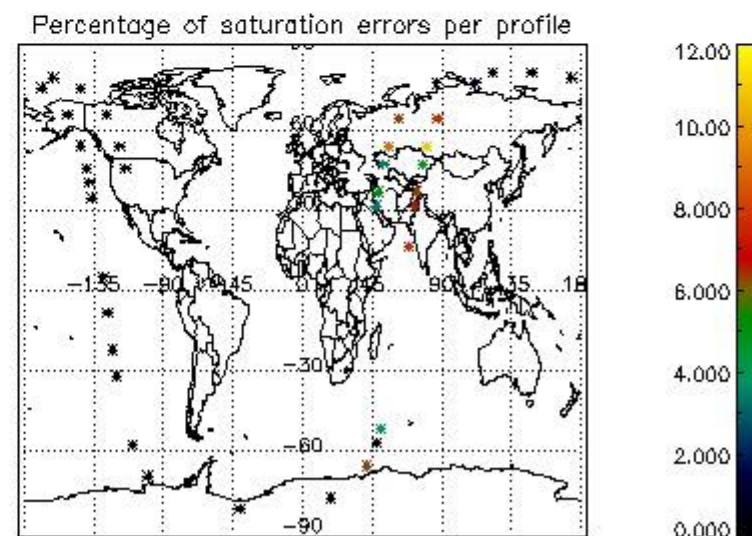

6. Statistics and plot of tangent altitude of the last measurement (DARK & BRIGHT products without errors)

6.1 Statistics on tangent altitude lost:

Statistics	DARK	BRIGHT	TWILIGHT
Mean:	15.456	17.286	10.994
St. deviation:	3.2406	4.2638	6.8391
Maximum:	18.721	24.450	22.665
Minimum:	9.2670	9.8903	5.1407
Number of data:	10.000	23.000	5.0000

6.2 Plot for DARK limb products