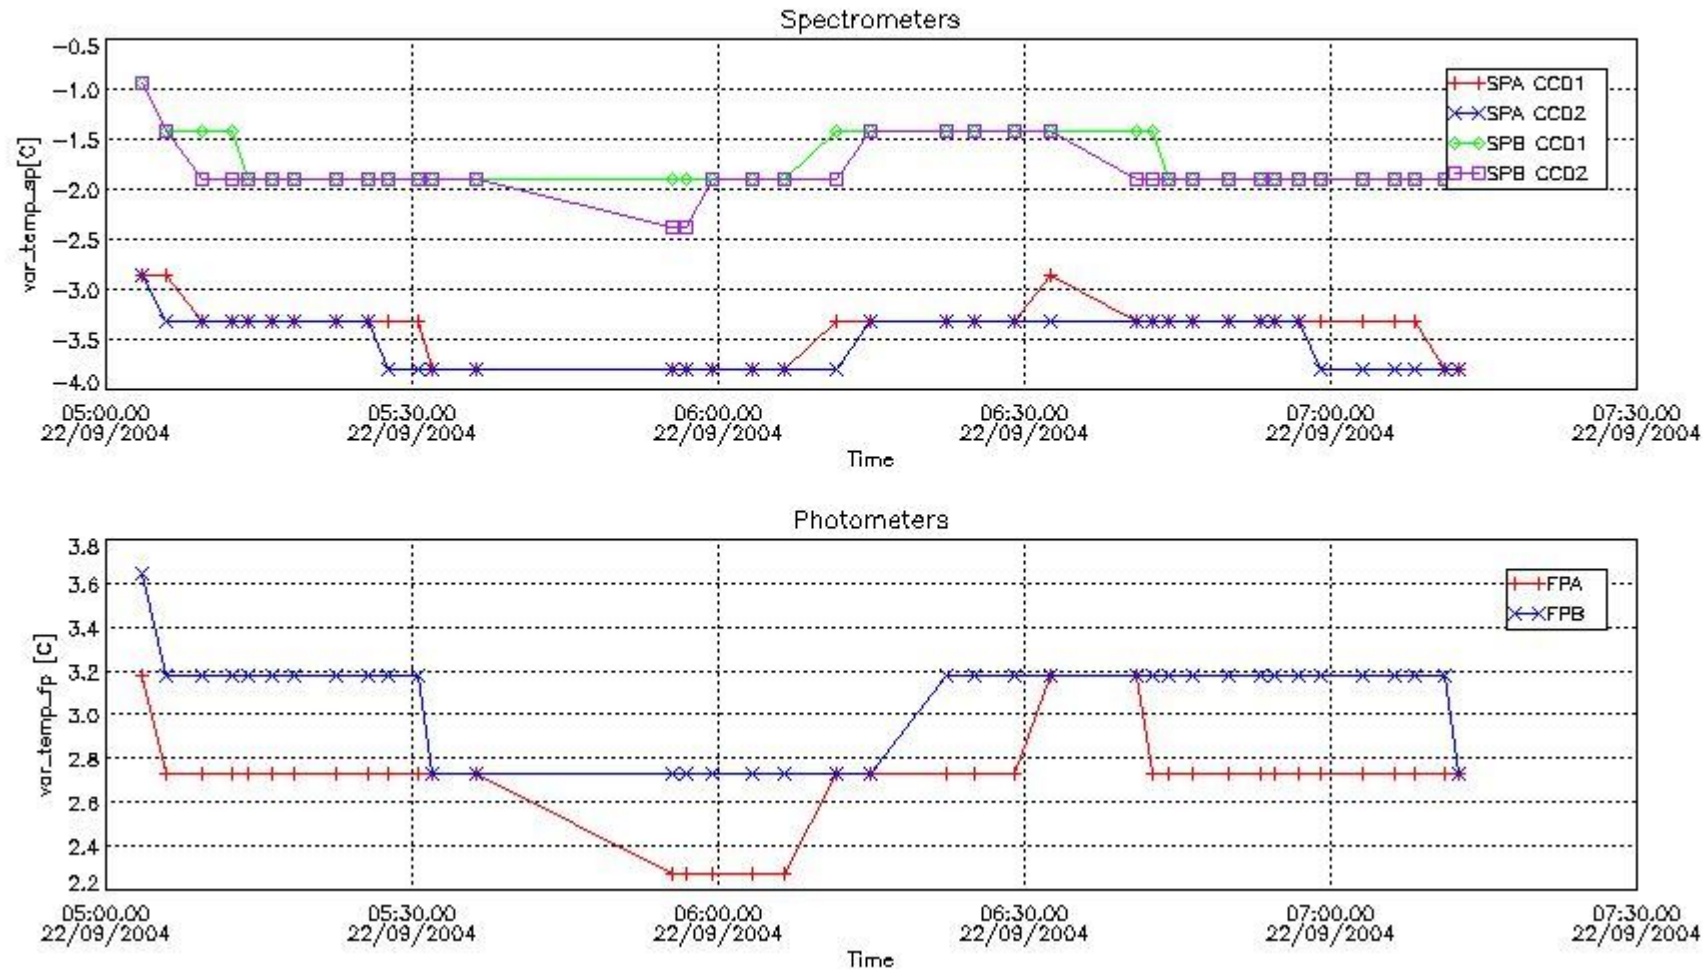

4. Overview of dark signal processing per product

The Dark Charge (DC) is a temperature-dependant signal added to the useful measurements and it is therefore subtracted from them during the processing. There are two phenomena that produce a continuous increase of the DC: the "hot pixels" (a pixel is "hot" when its DC exceeds by a significant amount its value measured on ground at the same temperature) and the "Random Telegraphic Signal" (abrupt change positive or negative of the CCD pixel signal, random in time, affecting only the DC part of the signal and not the photon generated signal).

In this section a list of products that did not use the Dark Sky Area (DSA) observation for the DC computation is given. It is also provided the mean DC plot per product for dark limb products with no error flag set.

4.1 These products did not use the DSA observation for DC computation:

Product name	DC information
GOM_TRA_1PNPDE20040922_050326_000000492030_00320_13400_0000.N1	DC map with no T dep. (12)
GOM_TRA_1PNPDE20040922_050553_000000392030_00320_13400_0001.N1	DC map used (0)
GOM_TRA_1PNPDE20040922_050921_000000522030_00320_13400_0002.N1	DC map used (0)
GOM_TRA_1PNPDE20040922_051226_000000412030_00320_13400_0003.N1	DC map used (0)
GOM_TRA_1PNPDE20040922_051356_000000452030_00320_13400_0004.N1	DC map used (0)
GOM_TRA_1PNPDE20040922_051618_000000552030_00320_13400_0005.N1	DC map used (0)
GOM_TRA_1PNPDE20040922_051826_000000432030_00320_13400_0006.N1	DC map used (0)
GOM_TRA_1PNPDE20040922_052236_000000402030_00320_13400_0007.N1	DC map used (0)
GOM_TRA_1PNPDE20040922_052539_000000412030_00320_13400_0008.N1	DC map used (0)
GOM_TRA_1PNPDE20040922_052739_000000462030_00320_13400_0009.N1	DC map used (0)
GOM_TRA_1PNPDE20040922_053031_000000402030_00320_13400_0010.N1	DC map used (0)
GOM_TRA_1PNPDE20040922_053159_000000462030_00320_13400_0011.N1	DC map used (0)
GOM_TRA_1PNPDE20040922_053614_000000402030_00320_13400_0012.N1	DC map used (0)