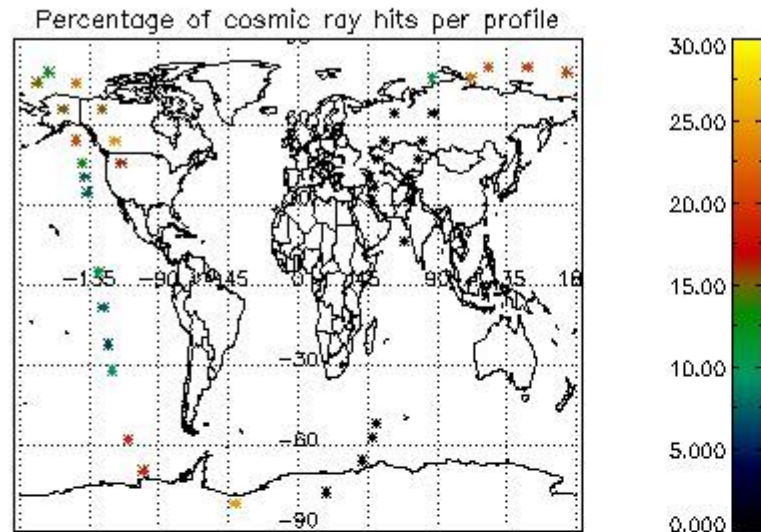

6. Statistics and plot of tangent altitude of the last measurement (DARK & BRIGHT products without errors)

6.1 Statistics on tangent altitude lost:

Statistics	DARK	BRIGHT	TWILIGHT
Mean:	15.456	17.286	10.994
St. deviation:	3.2406	4.2638	6.8391
Maximum:	18.721	24.450	22.665
Minimum:	9.2670	9.8903	5.1407
Number of data:	10.000	23.000	5.0000

6.2 Plot for DARK limb products