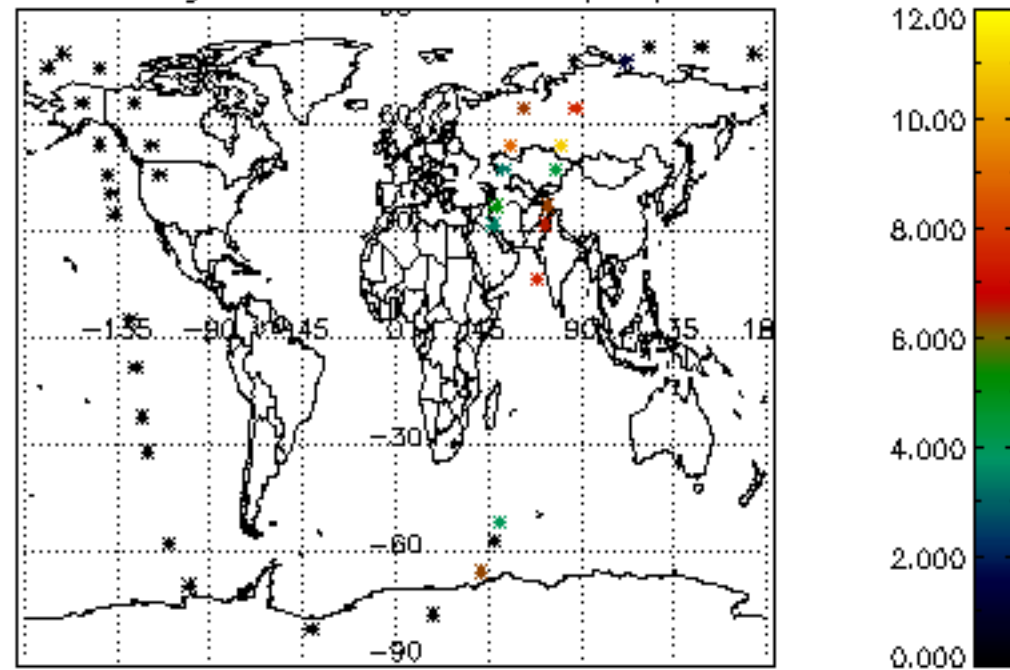

Percentage of cosmic ray hits per profile

Percentage of datation errors per profile

Percentage of star falling outside central band per profile

Percentage of saturation errors per profile

Tangent altitude at which the star is lost