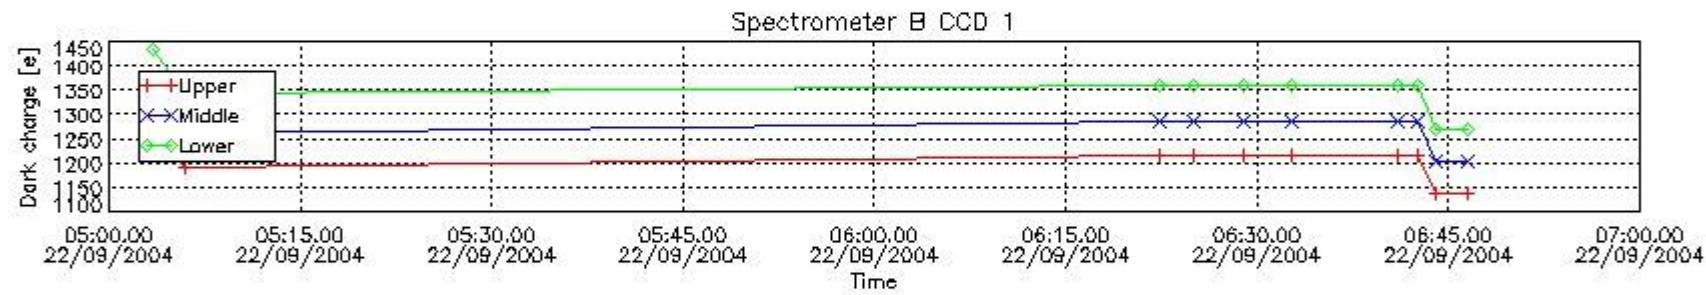

4.2 Plot of mean dark charges per product: only products in DARK limb conditions without errors are used

5. Demodulation flag and quality information monitoring

In this section it is presented the modulation information extracted from the pcd (product confidence data) at measurement level and information extracted from the Quality Summary dataset. Only products without errors (error flag in the MPH set to "0") are used.