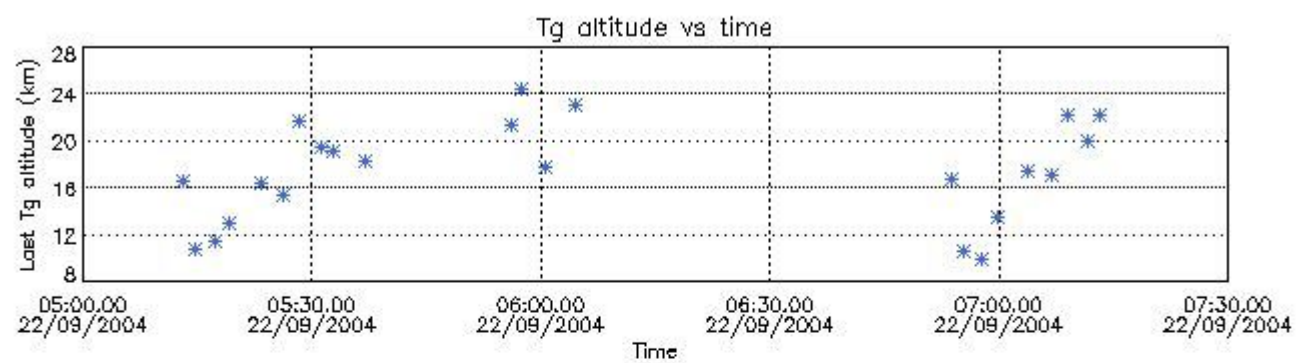

6.1 Statistics on tangent altitude lost:

Statistics	DARK	BRIGHT	TWILIGHT
Mean:	15.456	17.286	10.994
St. deviation:	3.2406	4.2638	6.8391
Maximum:	18.721	24.450	22.665
Minimum:	9.2670	9.8903	5.1407
Number of data:	10.000	23.000	5.0000

6.2 Plot for DARK limb products

Tangent altitude at which the star is lost

6.3 Plot for BRIGHT limb products

Tangent altitude at which the star is lost

6.3 Plot for TWILIGHT limb products

Tangent altitude at which the star is lost