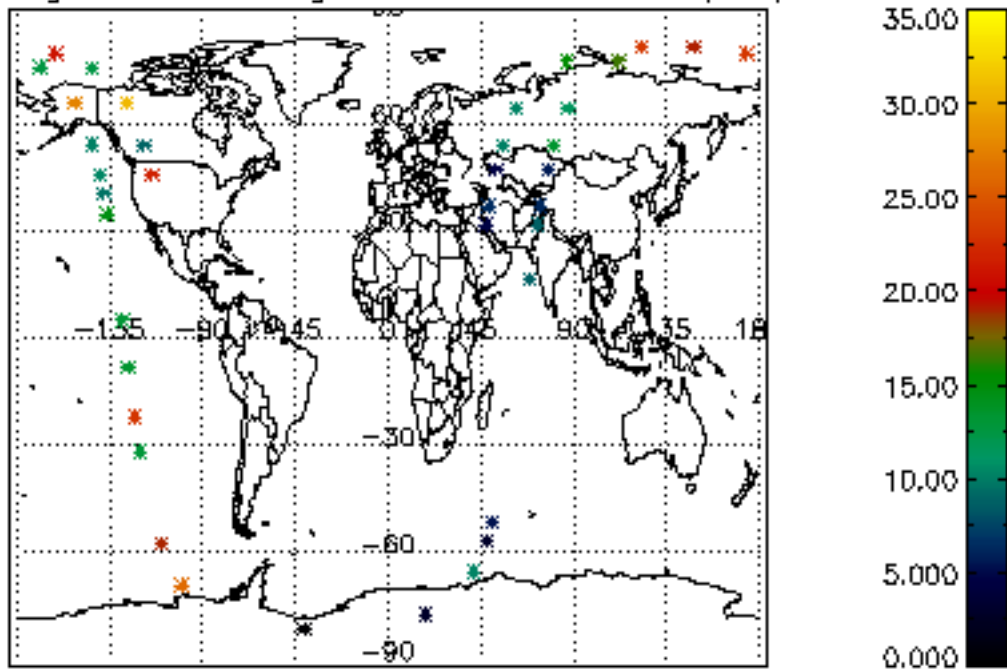

Percentage of star falling outside central band per profile