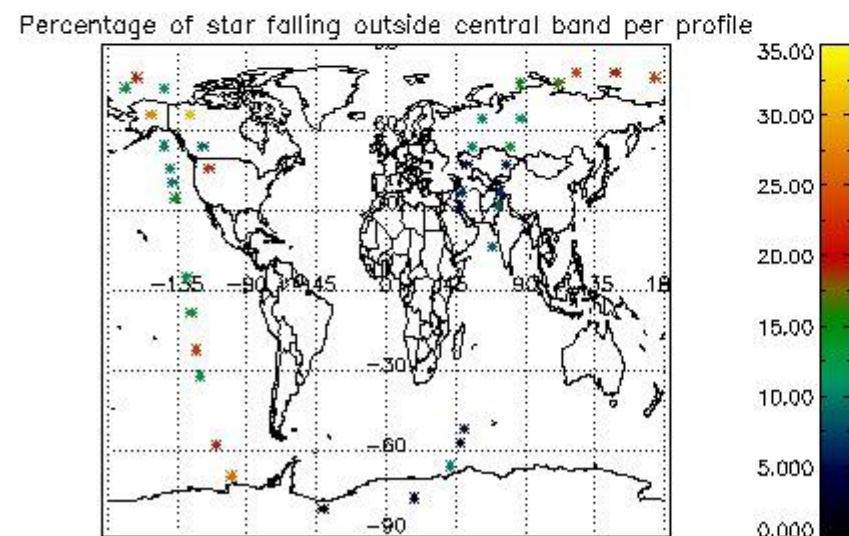

6. Statistics and plot of tangent altitude of the last measurement (DARK & BRIGHT products without errors)

6.1 Statistics on tangent altitude lost:

Statistics	DARK	BRIGHT	TWILIGHT
Mean:	15.456	17.286	10.994
St. deviation:	3.2406	4.2638	6.8391
Maximum:	18.721	24.450	22.665
Minimum:	9.2670	9.8903	5.1407
Number of data:	10.000	23.000	5.0000

6.2 Plot for DARK limb products