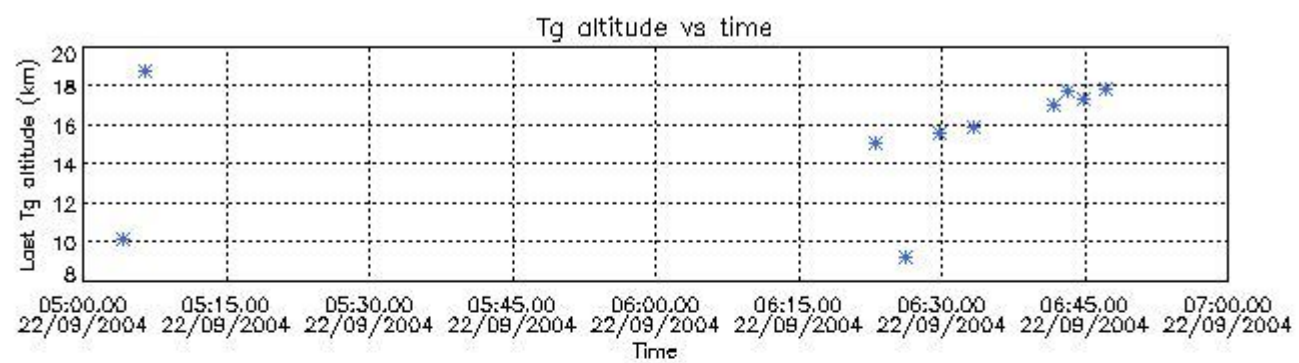

Tangent altitude at which the star is lost

6.3 Plot for BRIGHT limb products