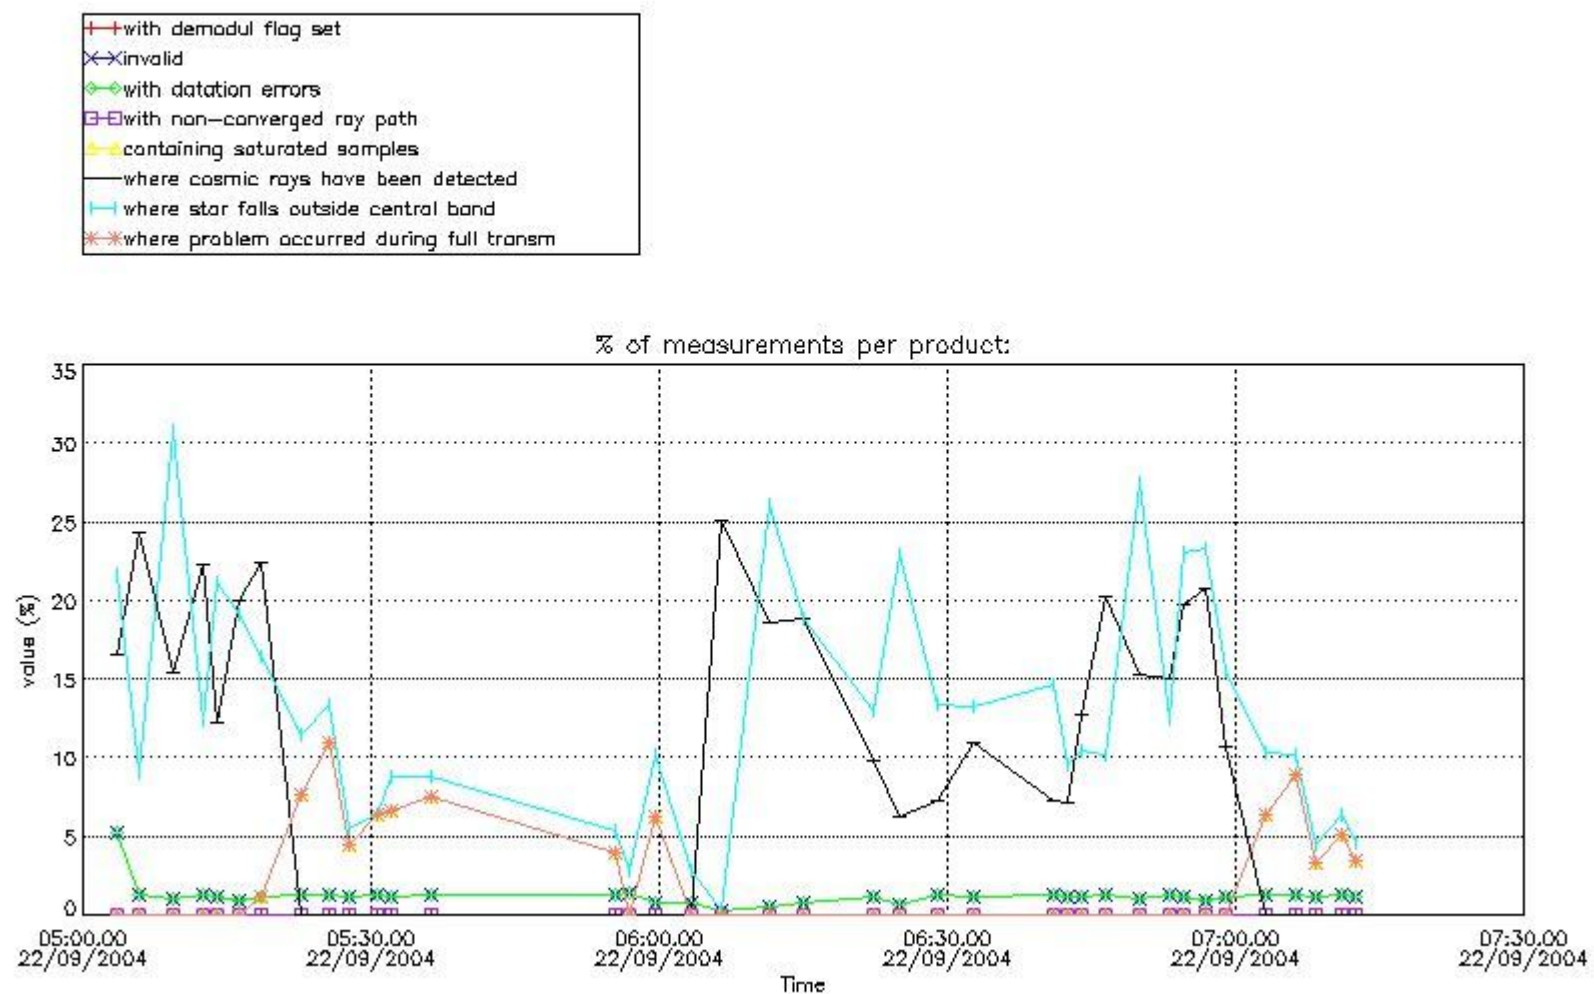

5.1 Percentage of products during reporting period with:

At least one measurement with demodulation flag set:	5.26316 %
Reference spectrum computed from DB:	0.00000 %
Reference spectrum with small number of measurements:	0.00000 %
SATU data not used:	0.00000 %

5.2 Plot quality information per product (time dependant)

5.3 Plot quality information per product (world map)