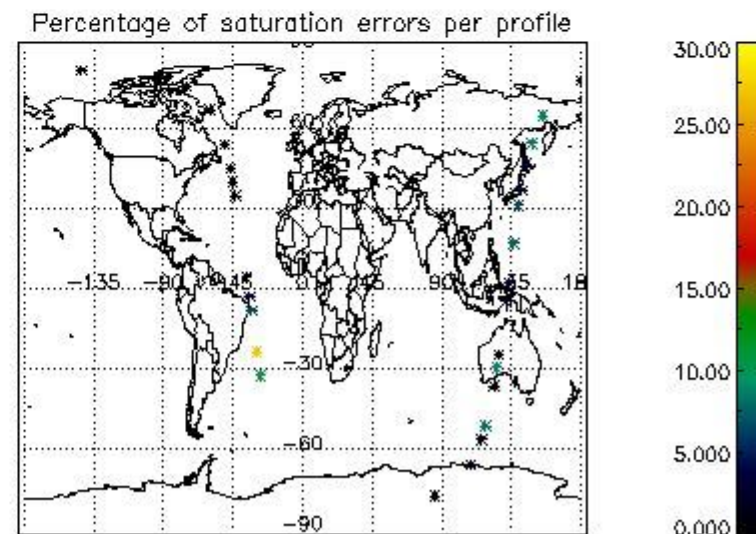

6. Statistics and plot of tangent altitude of the last measurement (DARK & BRIGHT products without errors)

6.1 Statistics on tangent altitude lost:

Statistics	DARK	BRIGHT	TWILIGHT
Mean:	14.731	18.662	12.204
St. deviation:	5.5045	3.6300	0.0000
Maximum:	20.064	23.295	12.204
Minimum:	5.3798	10.353	12.204
Number of data:	9.0000	19.000	1.0000

6.2 Plot for DARK limb products