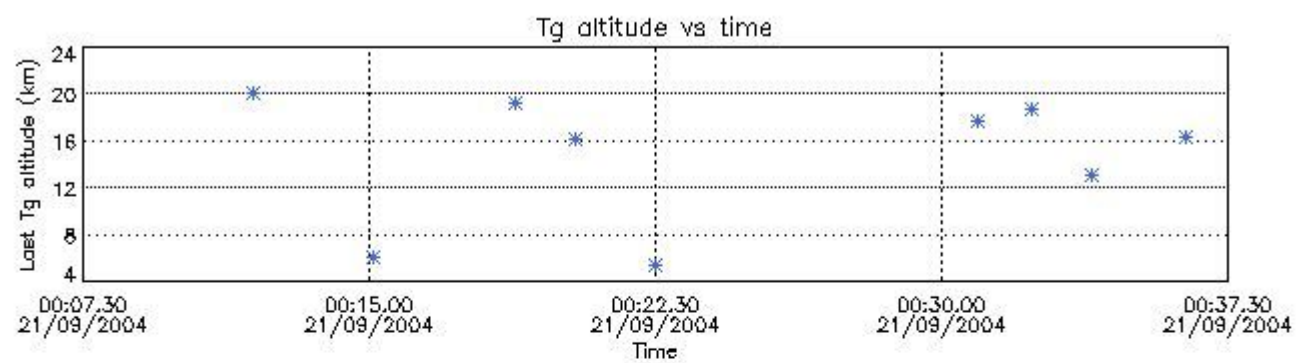

5.2 Plot quality information per product (time dependant)

5.3 Plot quality information per product (world map)

6. Statistics and plot of tangent altitude of the last measurement (DARK & BRIGHT products without errors)

6.1 Statistics on tangent altitude lost:

Statistics	DARK	BRIGHT	TWILIGHT
Mean:	14.731	18.662	12.204
St. deviation:	5.5045	3.6300	0.0000
Maximum:	20.064	23.295	12.204
Minimum:	5.3798	10.353	12.204
Number of data:	9.0000	19.000	1.0000

6.2 Plot for DARK limb products

Tangent altitude at which the star is lost

6.3 Plot for BRIGHT limb products

Tangent altitude at which the star is lost

6.3 Plot for TWILIGHT limb products

Tangent altitude at which the star is lost