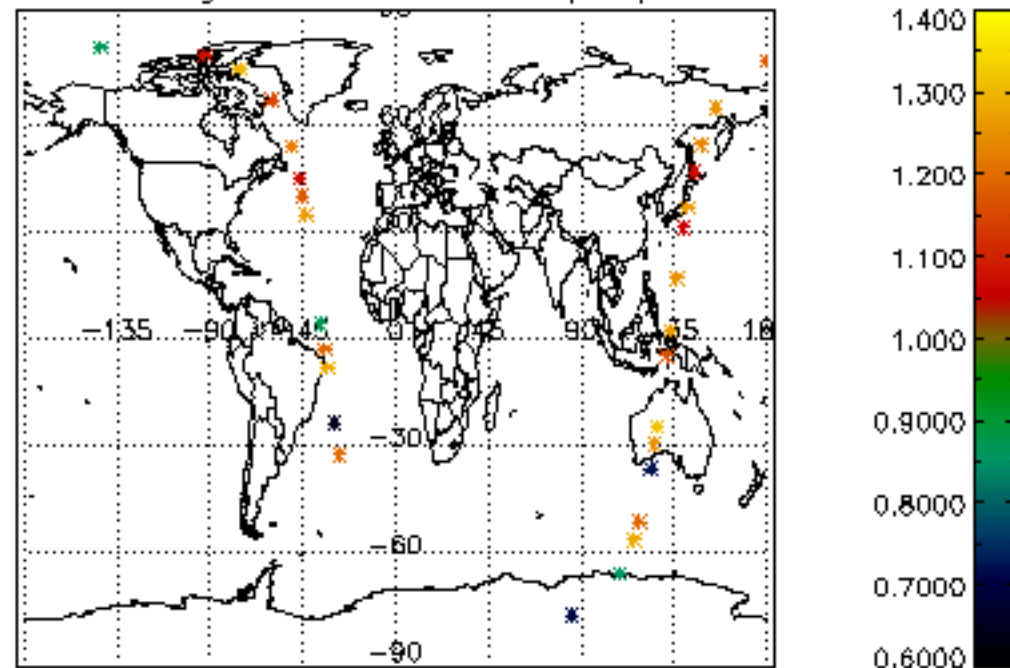

Percentage of datation errors per profile