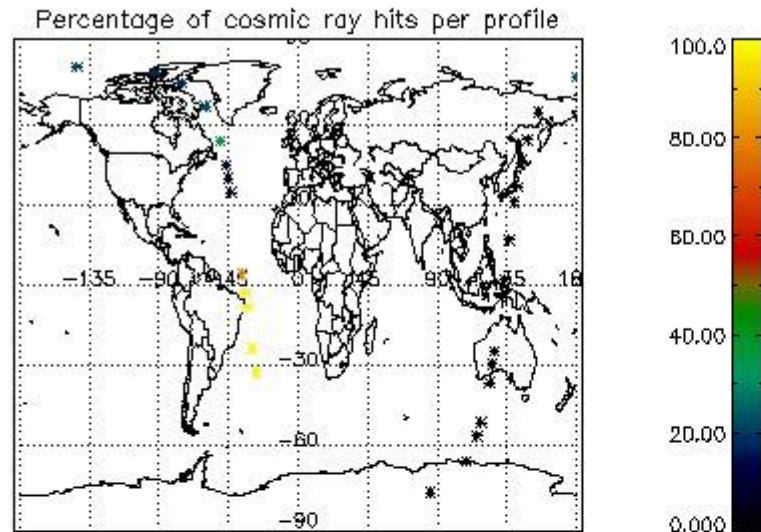

6. Statistics and plot of tangent altitude of the last measurement (DARK & BRIGHT products without errors)

6.1 Statistics on tangent altitude lost:

Statistics	DARK	BRIGHT	TWILIGHT
Mean:	14.731	18.662	12.204
St. deviation:	5.5045	3.6300	0.0000
Maximum:	20.064	23.295	12.204
Minimum:	5.3798	10.353	12.204
Number of data:	9.0000	19.000	1.0000

6.2 Plot for DARK limb products