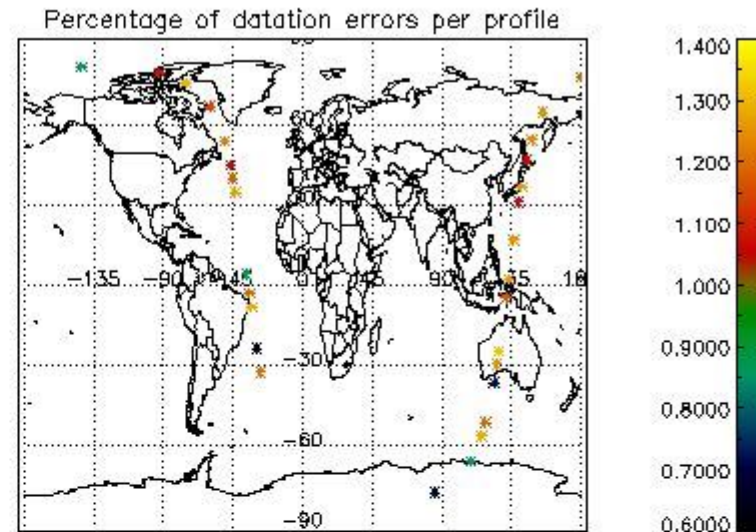

6. Statistics and plot of tangent altitude of the last measurement (DARK & BRIGHT products without errors)

6.1 Statistics on tangent altitude lost:

Statistics	DARK	BRIGHT	TWILIGHT
Mean:	14.731	18.662	12.204
St. deviation:	5.5045	3.6300	0.0000
Maximum:	20.064	23.295	12.204
Minimum:	5.3798	10.353	12.204
Number of data:	9.0000	19.000	1.0000

6.2 Plot for DARK limb products