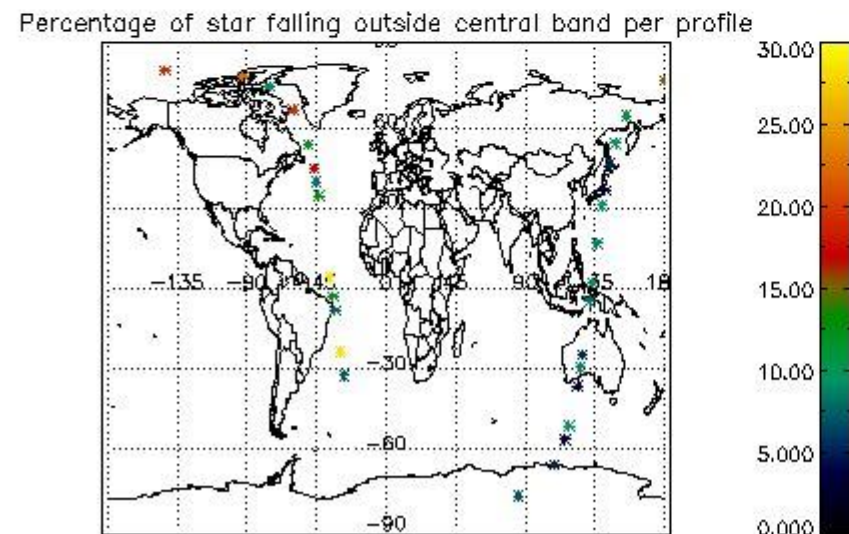

6. Statistics and plot of tangent altitude of the last measurement (DARK & BRIGHT products without errors)

6.1 Statistics on tangent altitude lost:

Statistics	DARK	BRIGHT	TWILIGHT
Mean:	14.731	18.662	12.204
St. deviation:	5.5045	3.6300	0.0000
Maximum:	20.064	23.295	12.204
Minimum:	5.3798	10.353	12.204
Number of data:	9.0000	19.000	1.0000

6.2 Plot for DARK limb products