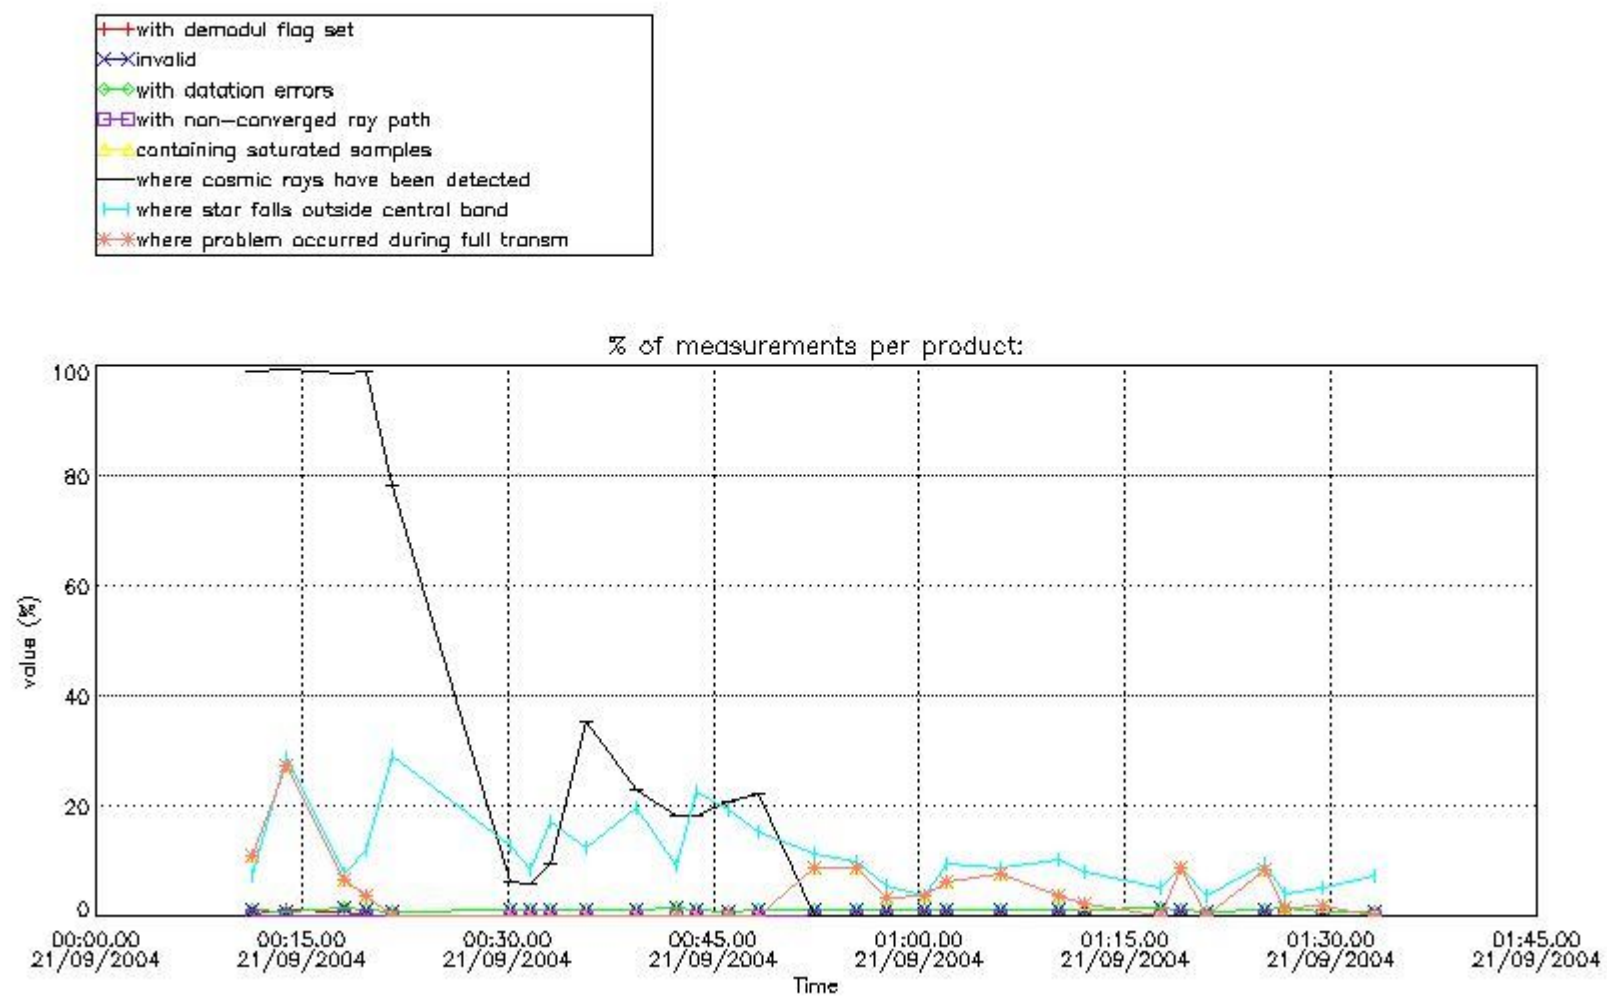

At least one measurement with demodulation flag set:	17.2414 %
Reference spectrum computed from DB:	0.00000 %
Reference spectrum with small number of measurements:	0.00000 %
SATU data not used:	0.00000 %

5.2 Plot quality information per product (time dependant)

5.3 Plot quality information per product (world map)