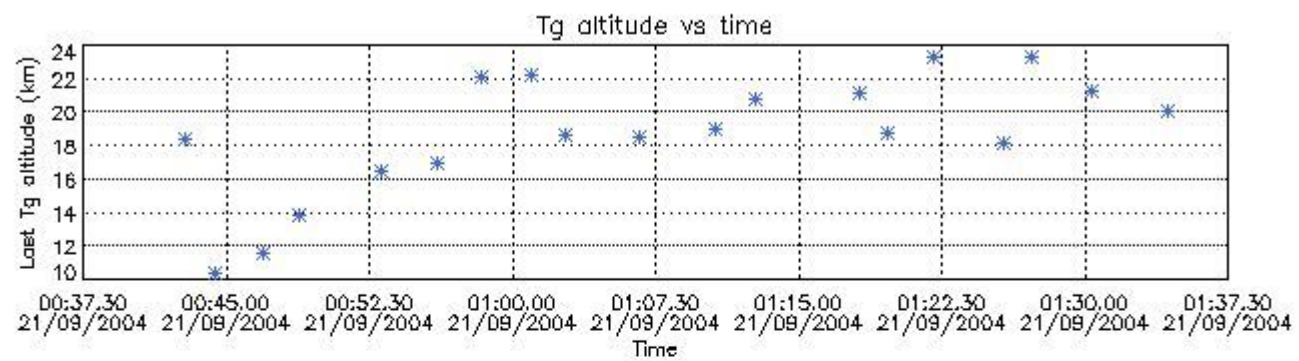

6.1 Statistics on tangent altitude lost:

Statistics	DARK	BRIGHT	TWILIGHT
Mean:	14.731	18.662	12.204
St. deviation:	5.5045	3.6300	0.0000
Maximum:	20.064	23.295	12.204
Minimum:	5.3798	10.353	12.204
Number of data:	9.0000	19.000	1.0000

6.2 Plot for DARK limb products

Tangent altitude at which the star is lost

6.3 Plot for BRIGHT limb products

Tangent altitude at which the star is lost

6.3 Plot for TWILIGHT limb products

Tangent altitude at which the star is lost