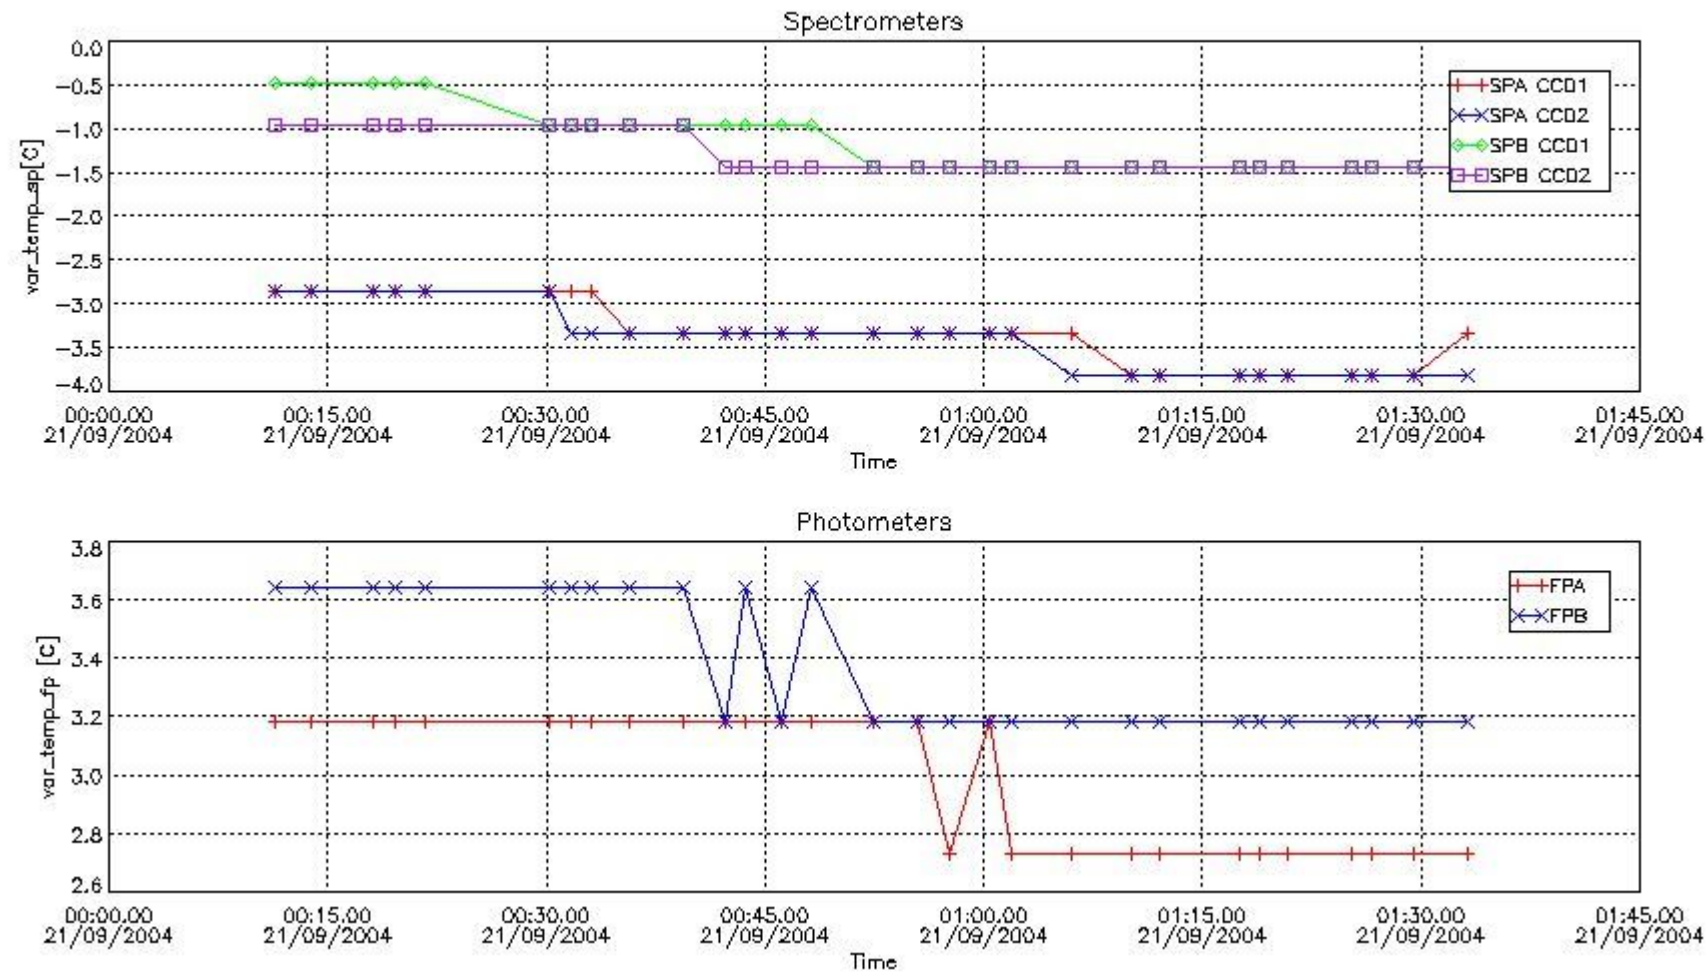

4. Overview of dark signal processing per product

The Dark Charge (DC) is a temperature-dependant signal added to the useful measurements and it is therefore subtracted from them during the processing. There are two phenomena that produce a continuous increase of the DC: the "hot pixels" (a pixel is "hot" when its DC exceeds by a significant amount its value measured on ground at the same temperature) and the "Random Telegraphic Signal" (abrupt change positive or negative of the CCD pixel signal, random in time, affecting only the DC part of the signal and not the photon generated signal).

In this section a list of products that did not use the Dark Sky Area (DSA) observation for the DC computation is given. It is also provided the mean DC plot per product for dark limb products with no error flag set.

4.1 All products used the DSA observation for the DC computation

4.2 Plot of mean dark charges per product: only products in DARK limb conditions without errors are used