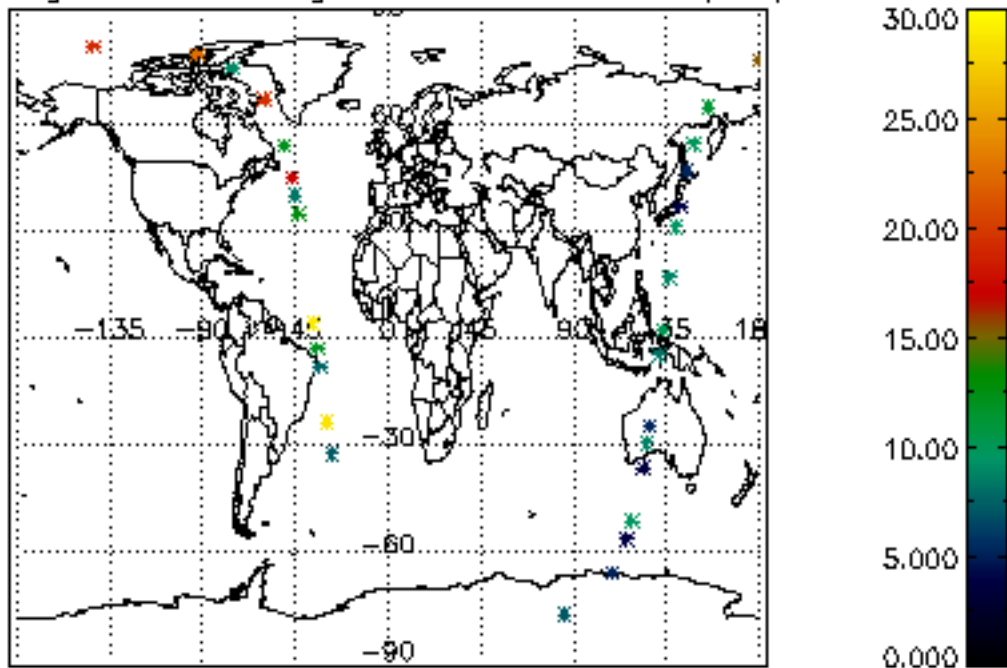

Percentage of star falling outside central band per profile