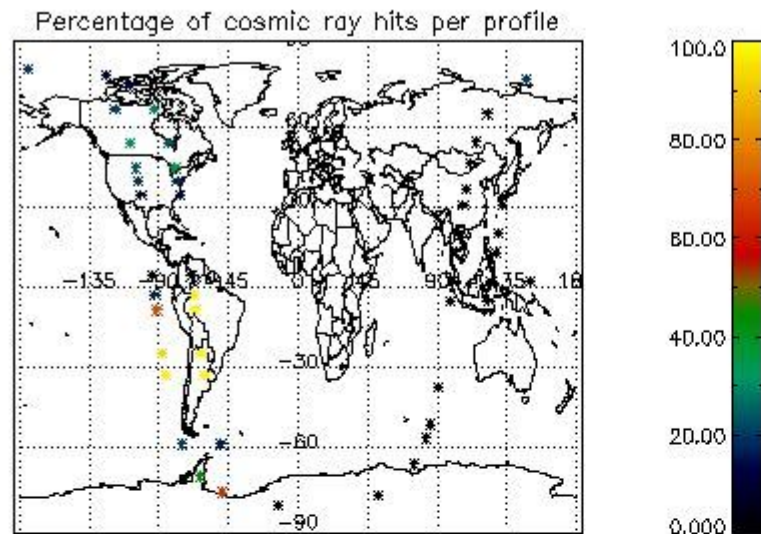

6. Statistics and plot of tangent altitude of the last measurement (DARK & BRIGHT products without errors)

6.1 Statistics on tangent altitude lost:

Statistics	DARK	BRIGHT	TWILIGHT
Mean:	15.591	19.373	13.410
St. deviation:	4.3606	3.6346	4.2711
Maximum:	21.380	25.696	20.189
Minimum:	5.9040	10.418	7.4901
Number of data:	18.000	24.000	7.0000

6.2 Plot for DARK limb products