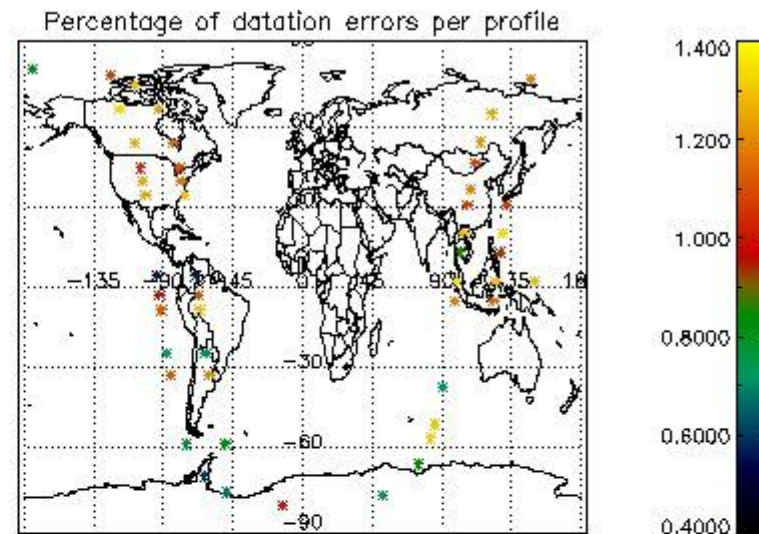

6. Statistics and plot of tangent altitude of the last measurement (DARK & BRIGHT products without errors)

6.1 Statistics on tangent altitude lost:

Statistics	DARK	BRIGHT	TWILIGHT
Mean:	15.591	19.373	13.410
St. deviation:	4.3606	3.6346	4.2711
Maximum:	21.380	25.696	20.189
Minimum:	5.9040	10.418	7.4901
Number of data:	18.000	24.000	7.0000

6.2 Plot for DARK limb products