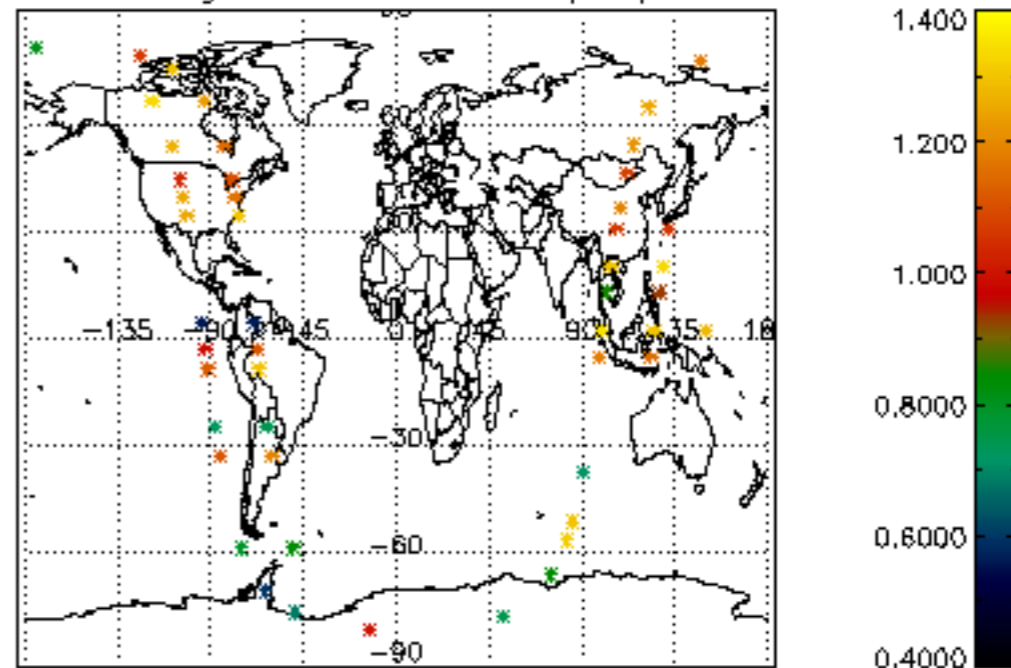

Percentage of datation errors per profile