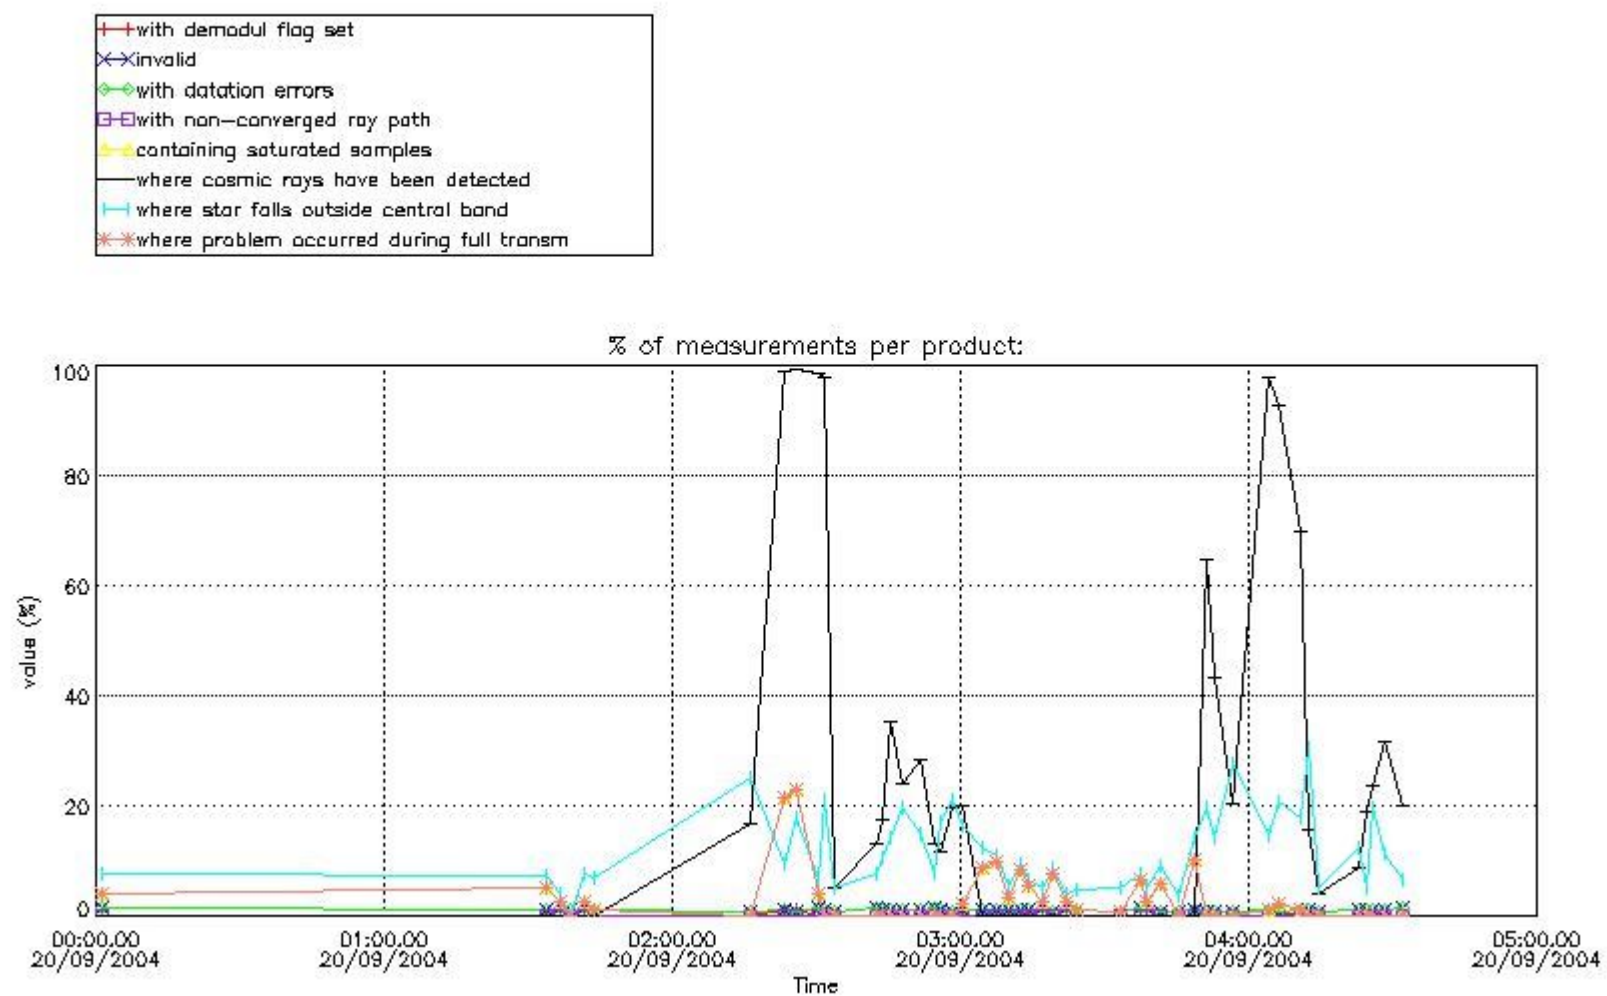

At least one measurement with demodulation flag set:	20.4082 %
Reference spectrum computed from DB:	0.00000 %
Reference spectrum with small number of measurements:	0.00000 %
SATU data not used:	0.00000 %

5.2 Plot quality information per product (time dependant)

5.3 Plot quality information per product (world map)