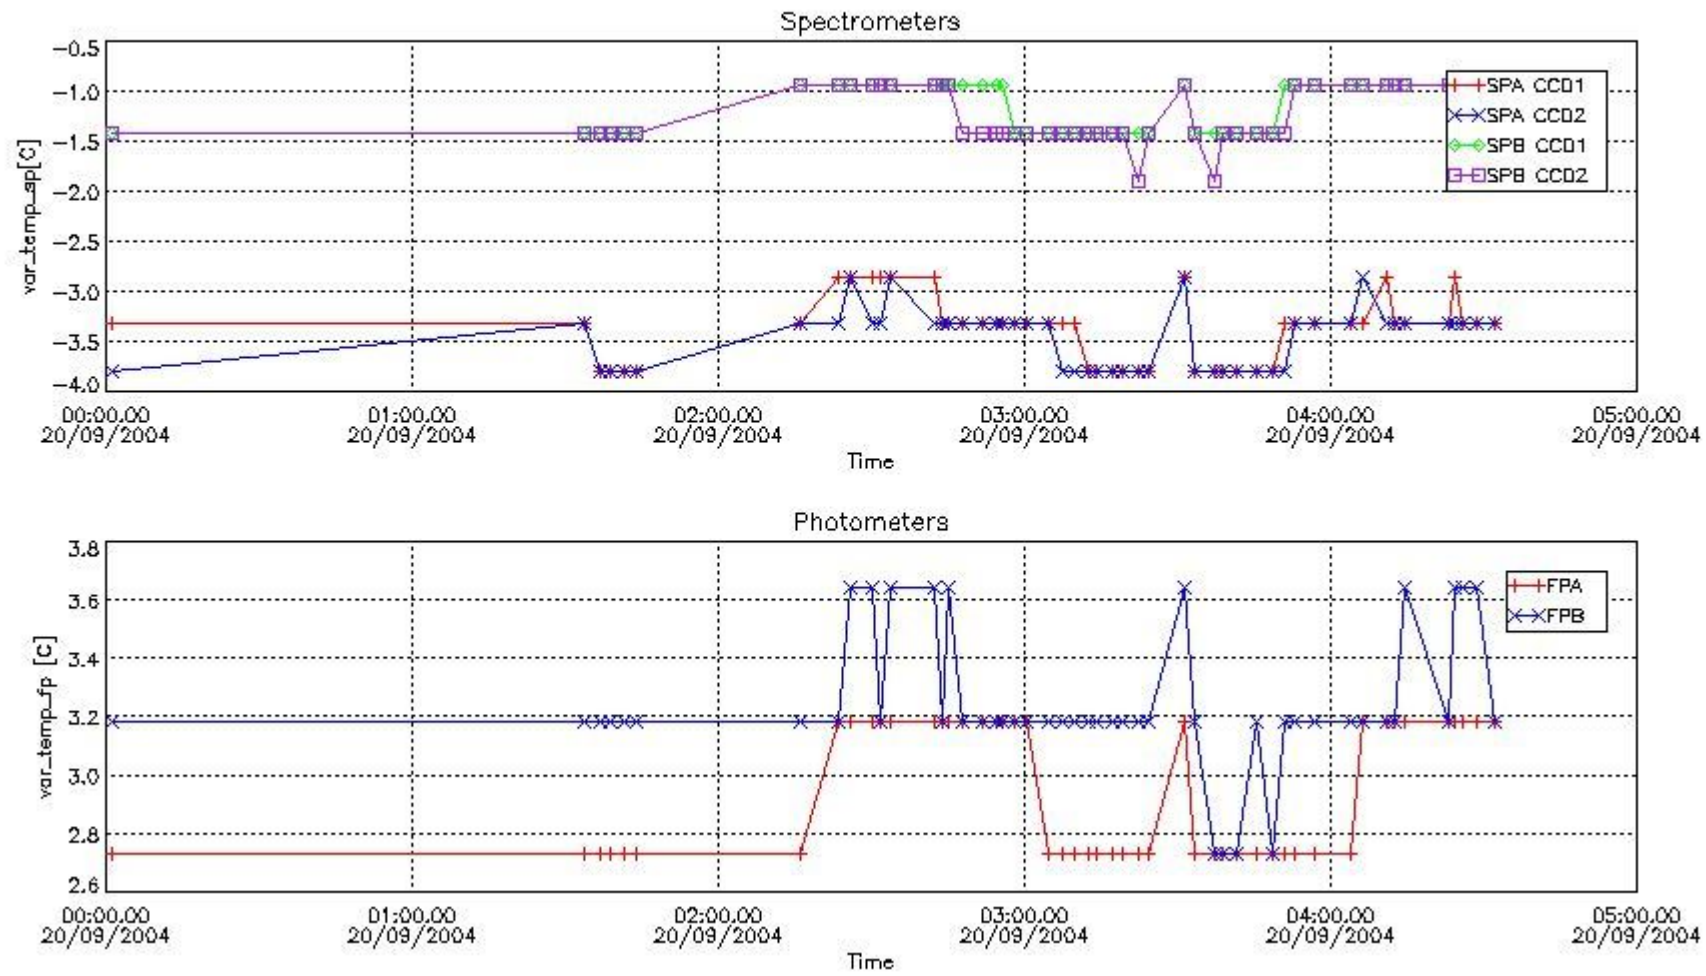

3. Plot of GOMOS spectrometers and photometers temperatures from level 1b data

4. Overview of dark signal processing per product

The Dark Charge (DC) is a temperature-dependant signal added to the useful measurements and it is therefore subtracted from them during the processing. There are two phenomena that produce a continuous increase of the DC: the "hot pixels" (a pixel is "hot" when its DC exceeds by a significant amount its value measured on ground at the same temperature) and the "Random Telegraphic Signal" (abrupt change positive or negative of the CCD pixel signal, random in time, affecting only the DC part of the signal and not the photon generated signal).

In this section a list of products that did not use the Dark Sky Area (DSA) observation for the DC computation is given. It is also provided the mean DC plot per product for dark limb products with no error flag set.

4.1 All products used the DSA observation for the DC computation

4.2 Plot of mean dark charges per product: only products in DARK limb conditions without errors are used