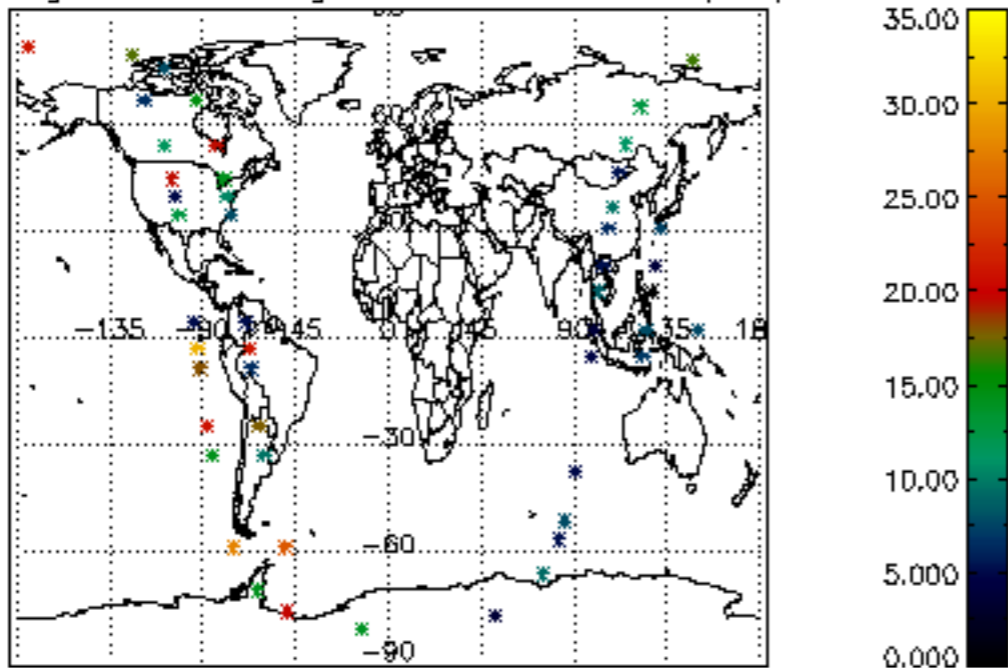

Percentage of star falling outside central band per profile