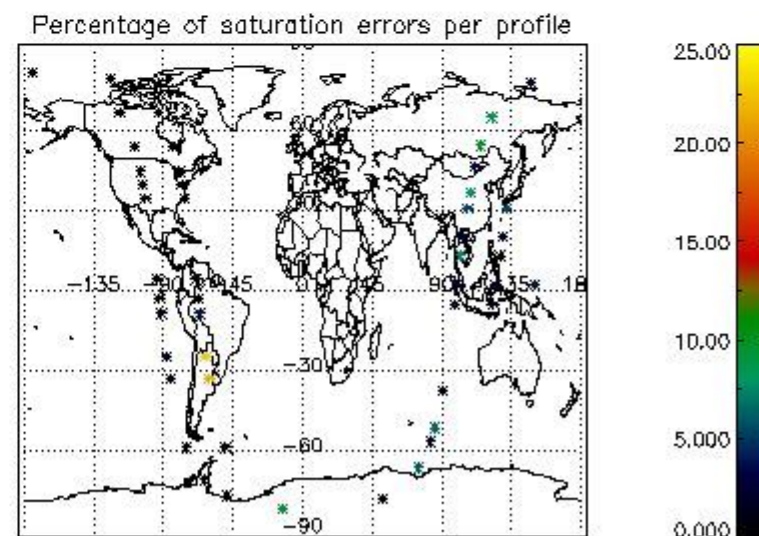

6. Statistics and plot of tangent altitude of the last measurement (DARK & BRIGHT products without errors)

6.1 Statistics on tangent altitude lost:

Statistics	DARK	BRIGHT	TWILIGHT
Mean:	15.591	19.373	13.410
St. deviation:	4.3606	3.6346	4.2711
Maximum:	21.380	25.696	20.189
Minimum:	5.9040	10.418	7.4901
Number of data:	18.000	24.000	7.0000

6.2 Plot for DARK limb products