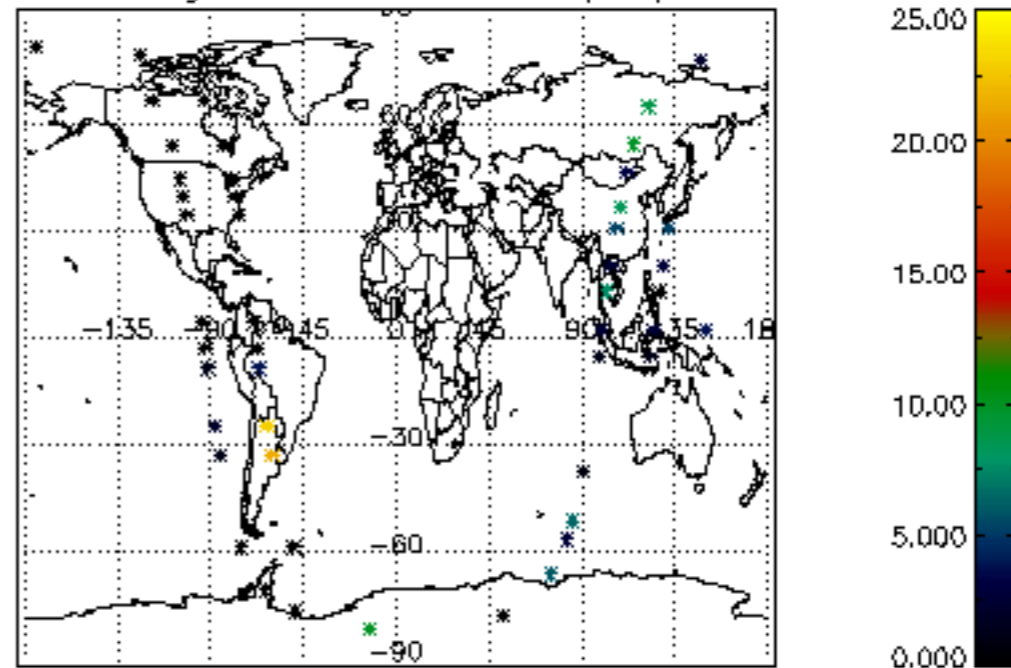

Percentage of cosmic ray hits per profile

Percentage of datation errors per profile

Percentage of star falling outside central band per profile

Percentage of saturation errors per profile

Tangent altitude at which the star is lost