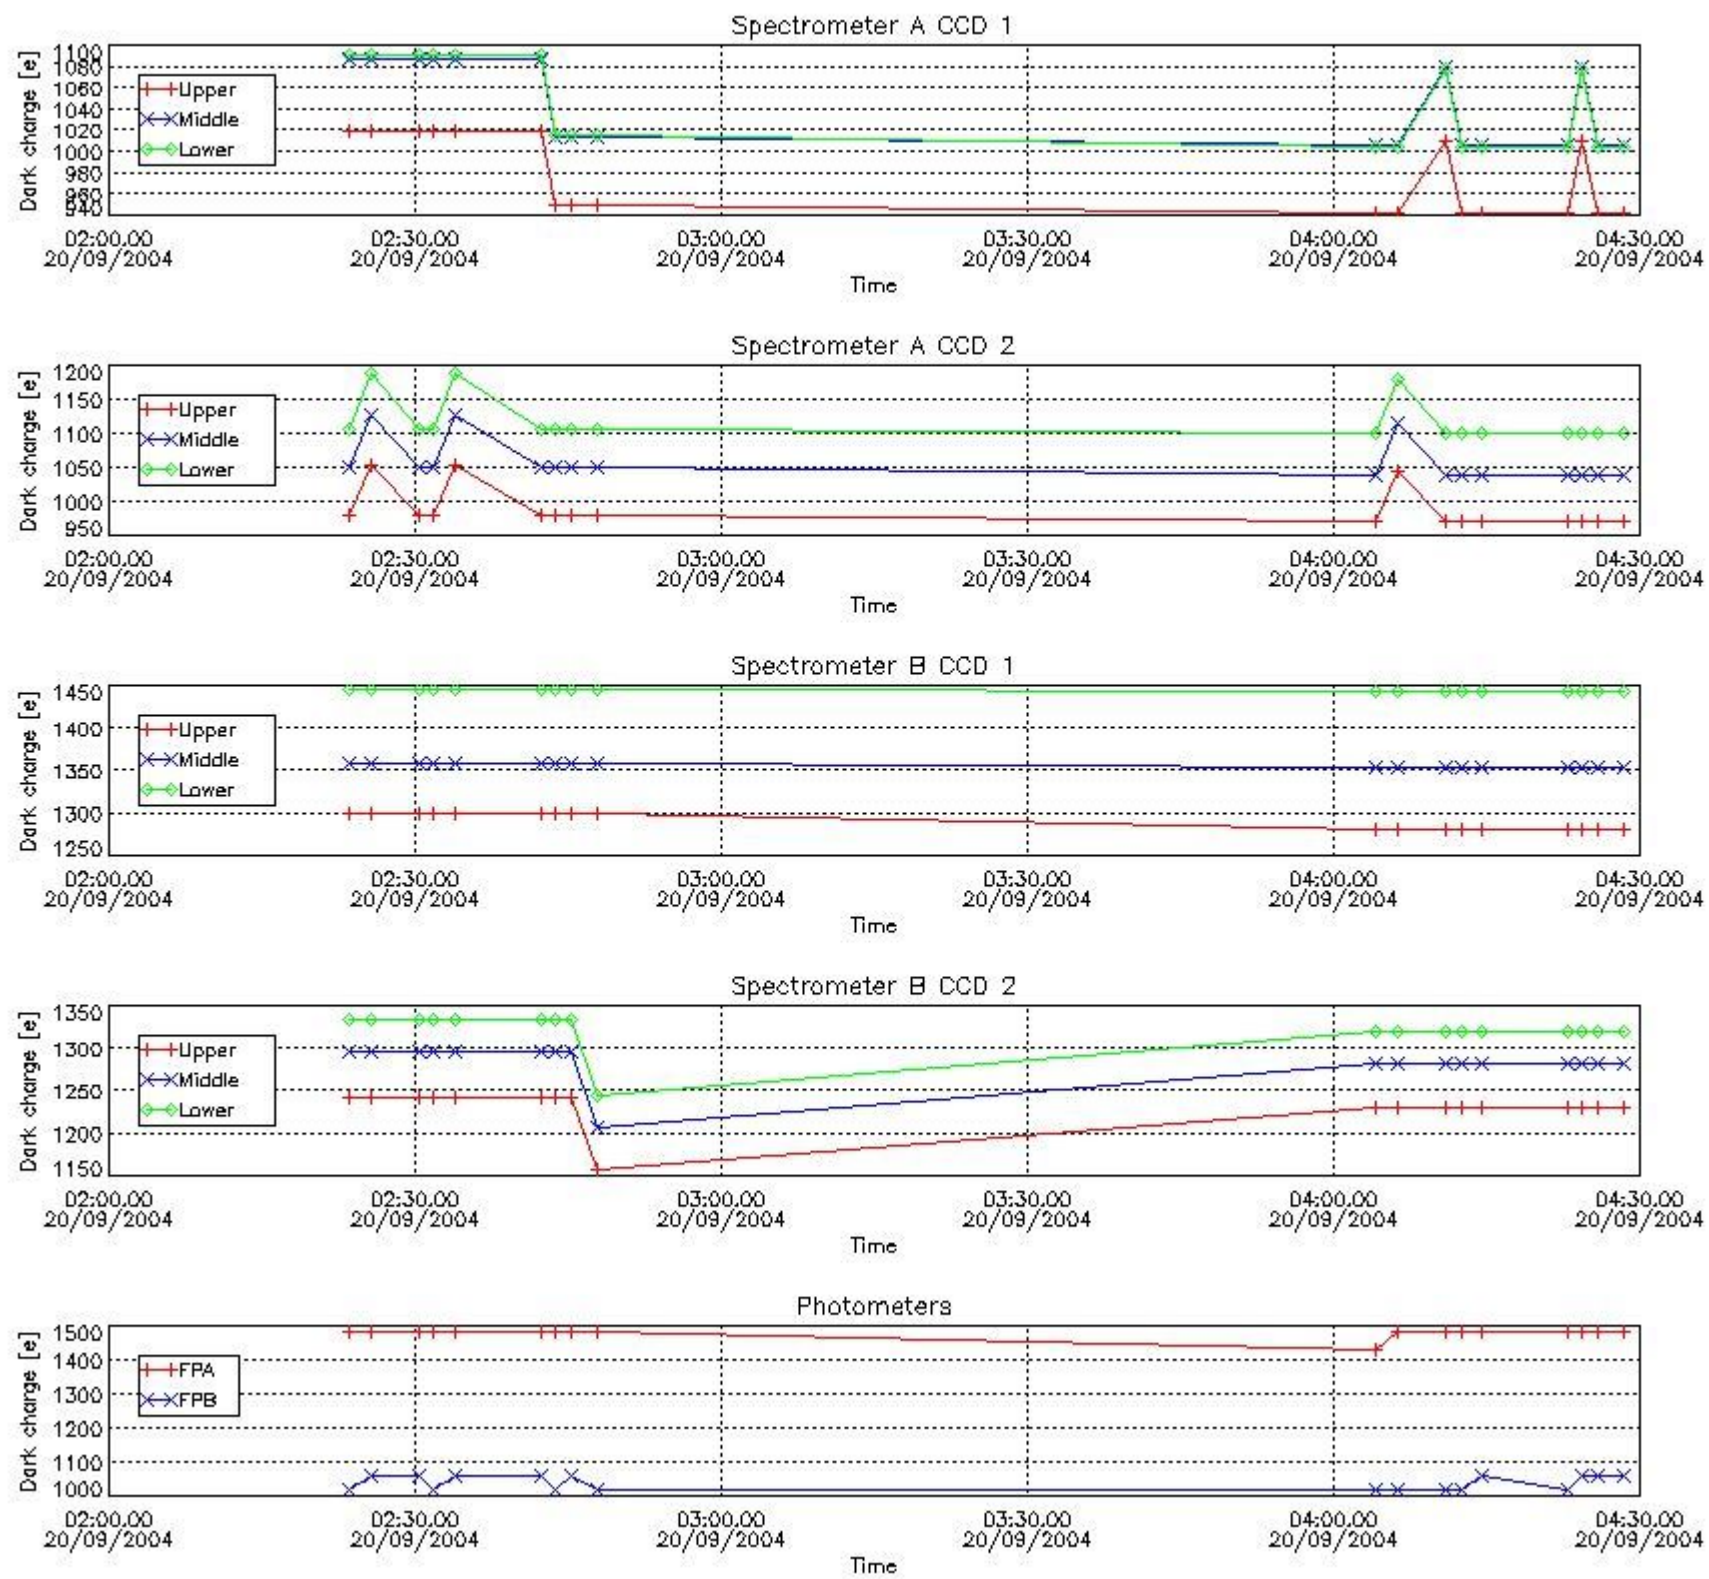

5. Demodulation flag and quality information monitoring

In this section it is presented the modulation information extracted from the pcd (product confidence data) at measurement level and information extracted from the Quality Summary dataset. Only products without errors (error flag in the MPH set to "0") are used.

5.1 Percentage of products during reporting period with: