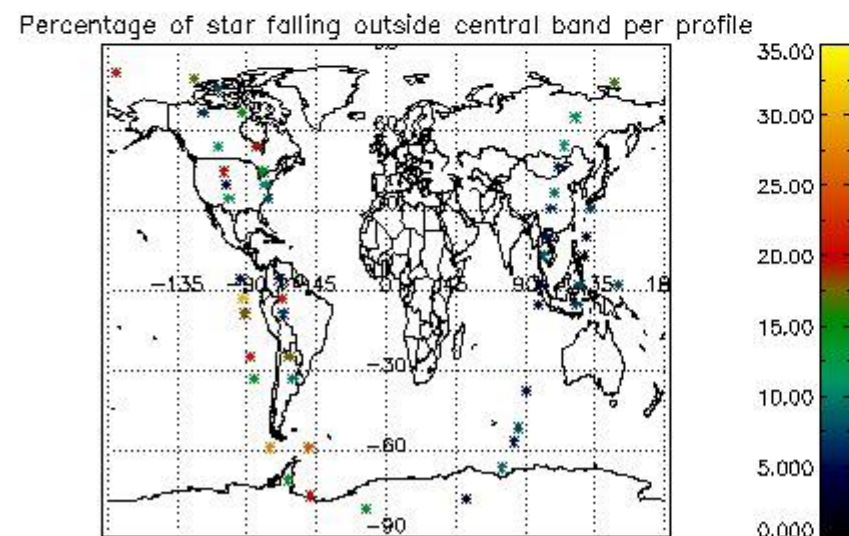

6. Statistics and plot of tangent altitude of the last measurement (DARK & BRIGHT products without errors)

6.1 Statistics on tangent altitude lost:

Statistics	DARK	BRIGHT	TWILIGHT
Mean:	15.591	19.373	13.410
St. deviation:	4.3606	3.6346	4.2711
Maximum:	21.380	25.696	20.189
Minimum:	5.9040	10.418	7.4901
Number of data:	18.000	24.000	7.0000

6.2 Plot for DARK limb products