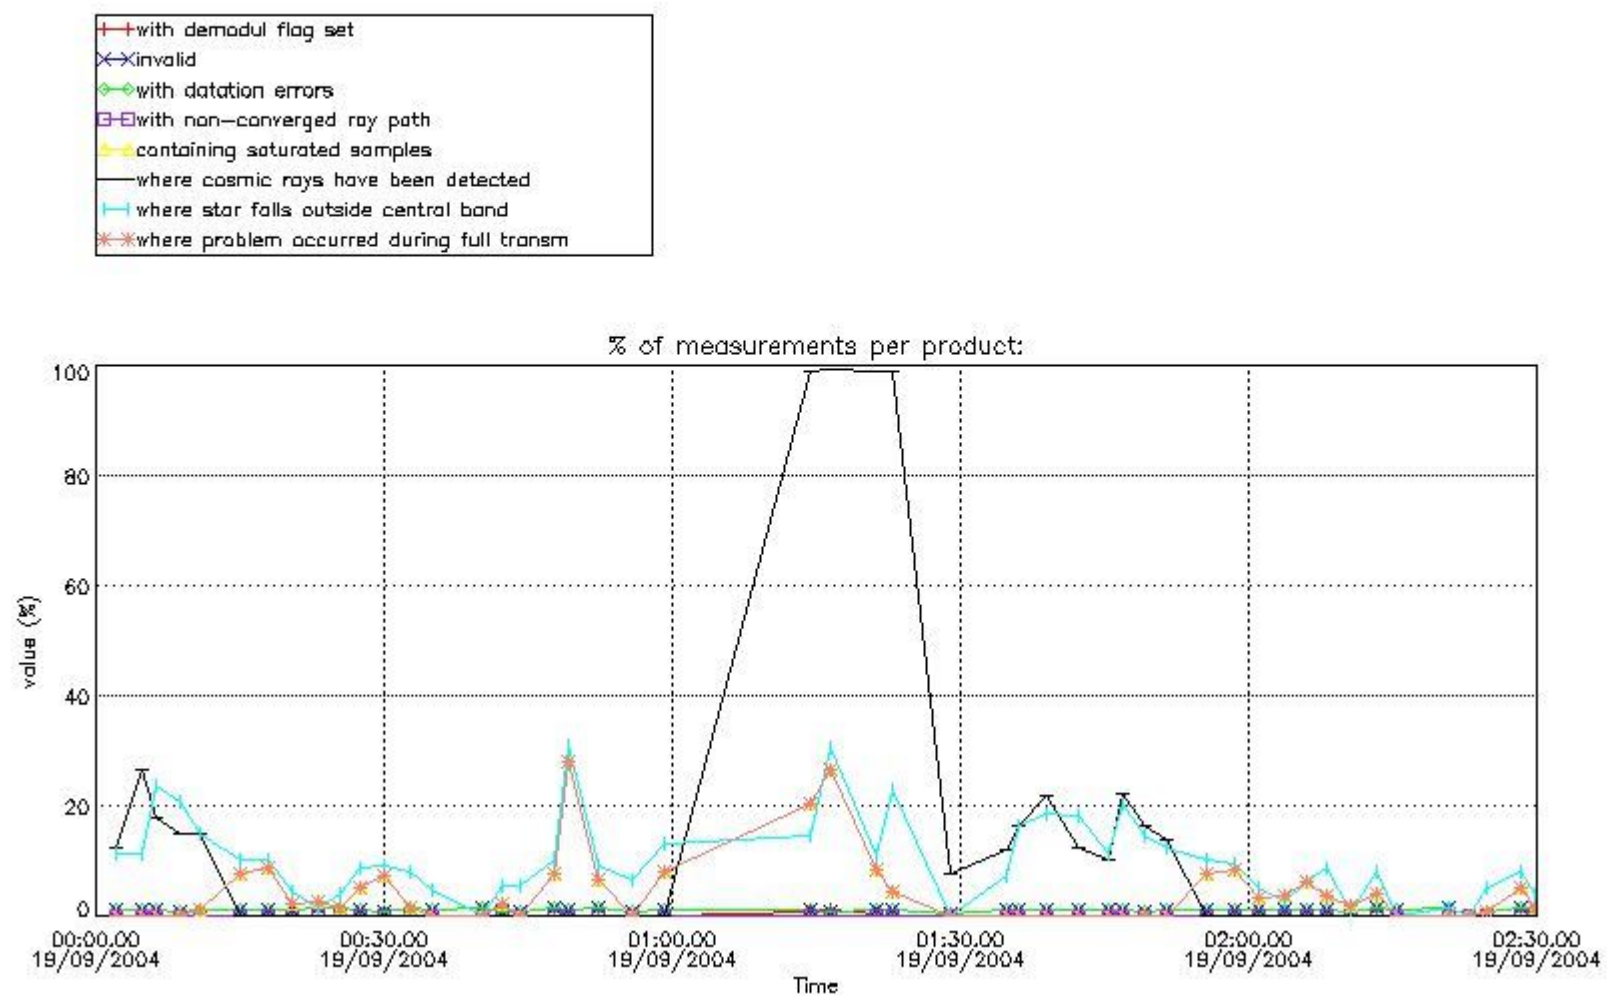

At least one measurement with demodulation flag set:	8.16327 %
Reference spectrum computed from DB:	0.00000 %
Reference spectrum with small number of measurements:	0.00000 %
SATU data not used:	0.00000 %

5.2 Plot quality information per product (time dependant)

5.3 Plot quality information per product (world map)