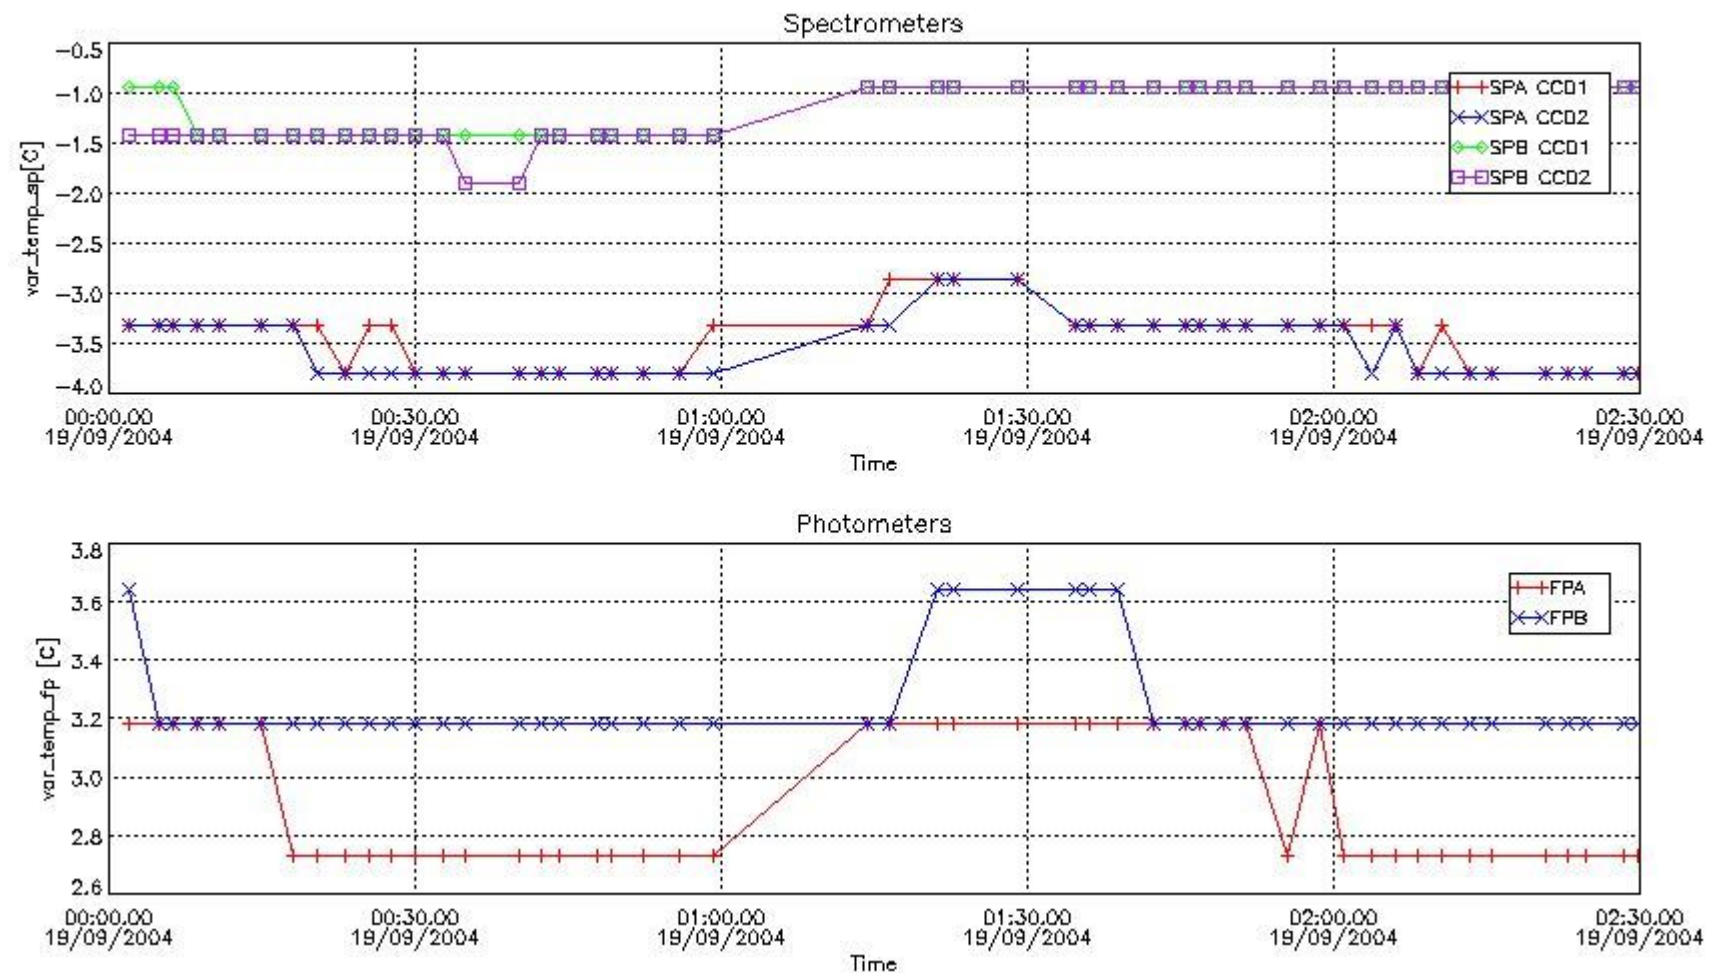

3. Plot of GOMOS spectrometers and photometers temperatures from level 1b data

4. Overview of dark signal processing per product

The Dark Charge (DC) is a temperature-dependant signal added to the useful measurements and it is therefore subtracted from them during the processing. There are two phenomena that produce a continuous increase of the DC: the "hot pixels" (a pixel is "hot" when its DC exceeds by a significant amount its value measured on ground at the same temperature) and the "Random Telegraphic Signal" (abrupt change positive or negative of the CCD pixel signal, random in time, affecting only the DC part of the signal and not the photon generated signal).

In this section a list of products that did not use the Dark Sky Area (DSA) observation for the DC computation is given. It is also provided the mean DC plot per product for dark limb products with no error flag set.

4.1 All products used the DSA observation for the DC computation

4.2 Plot of mean dark charges per product: only products in DARK limb conditions without errors are used