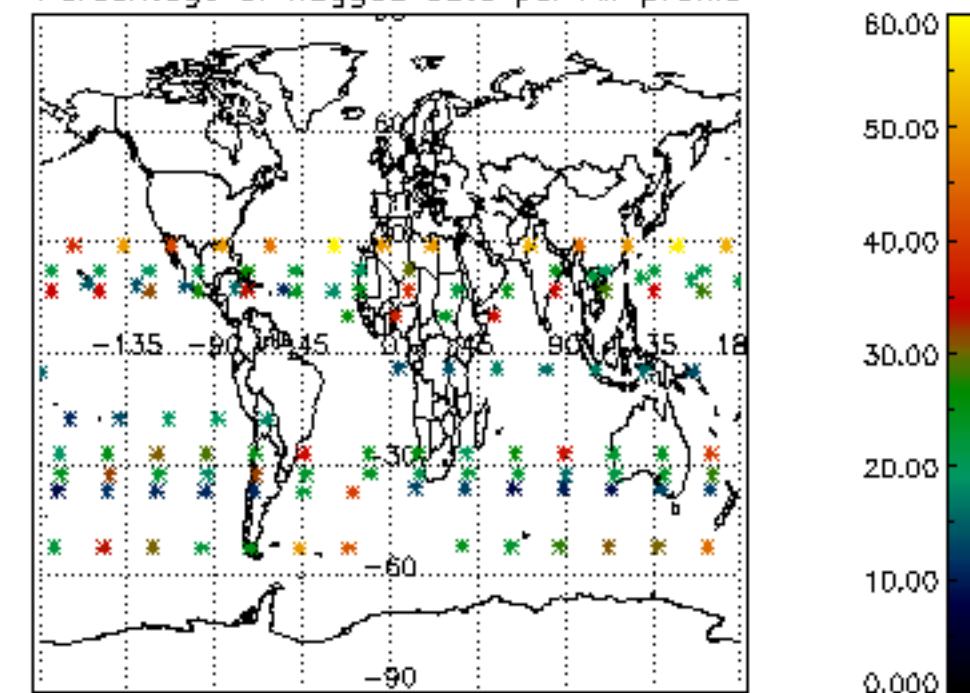

Percentage of flagged data per Air profile