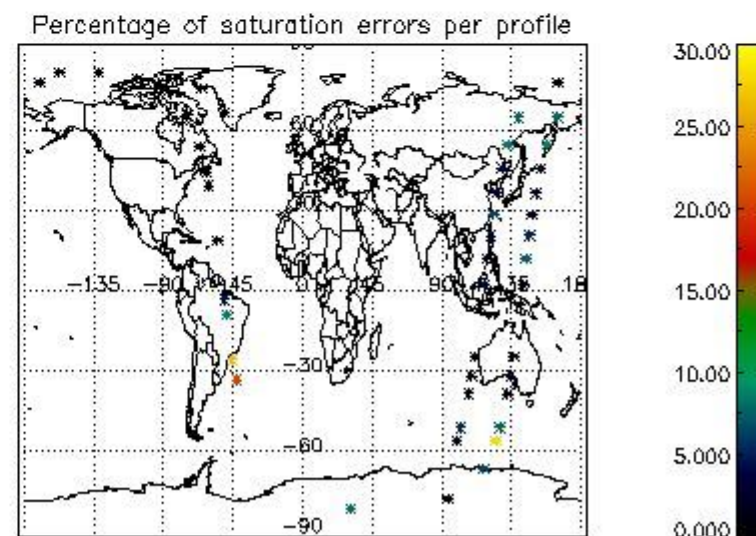

6. Statistics and plot of tangent altitude of the last measurement (DARK & BRIGHT products without errors)

6.1 Statistics on tangent altitude lost:

Statistics	DARK	BRIGHT	TWILIGHT
Mean:	18.711	19.229	25.204
St. deviation:	15.995	4.9371	20.602
Maximum:	56.873	29.376	55.997
Minimum:	5.2304	6.4643	12.864
Number of data:	8.0000	37.000	4.0000

6.2 Plot for DARK limb products