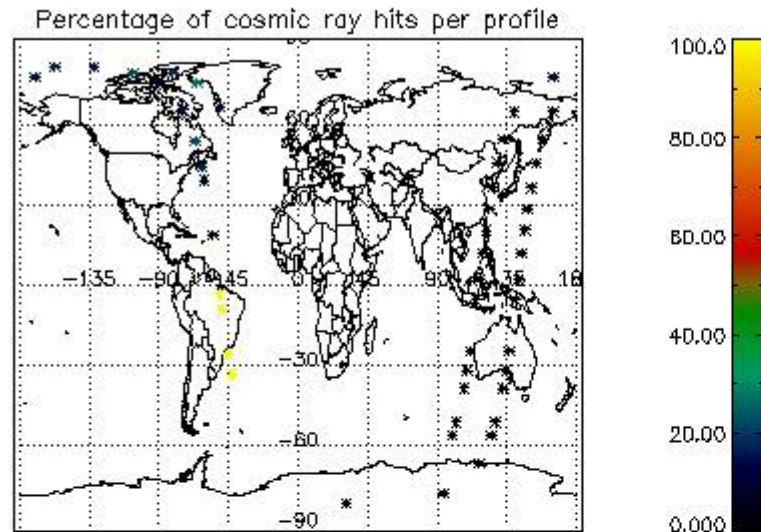

6. Statistics and plot of tangent altitude of the last measurement (DARK & BRIGHT products without errors)

6.1 Statistics on tangent altitude lost:

Statistics	DARK	BRIGHT	TWILIGHT
Mean:	18.711	19.229	25.204
St. deviation:	15.995	4.9371	20.602
Maximum:	56.873	29.376	55.997
Minimum:	5.2304	6.4643	12.864
Number of data:	8.0000	37.000	4.0000

6.2 Plot for DARK limb products