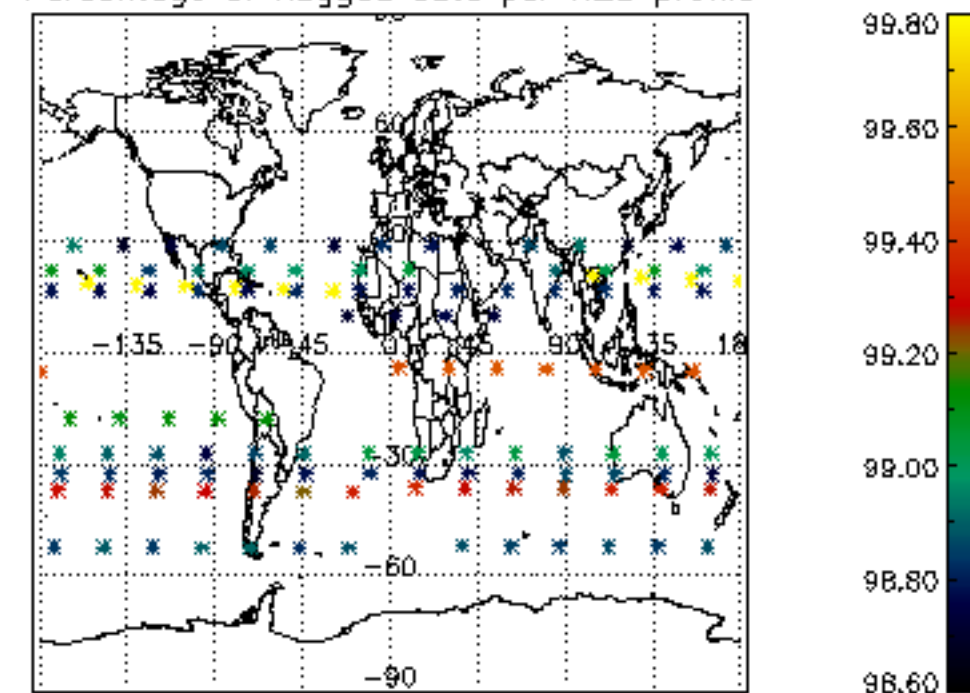

Tangent altitude at which the star is lost

Tangent altitude at which the star is lost

Percentage of flagged data per D3 profile

Percentage of flagged data per H2O profile

Percentage of flagged data per NO2 profile