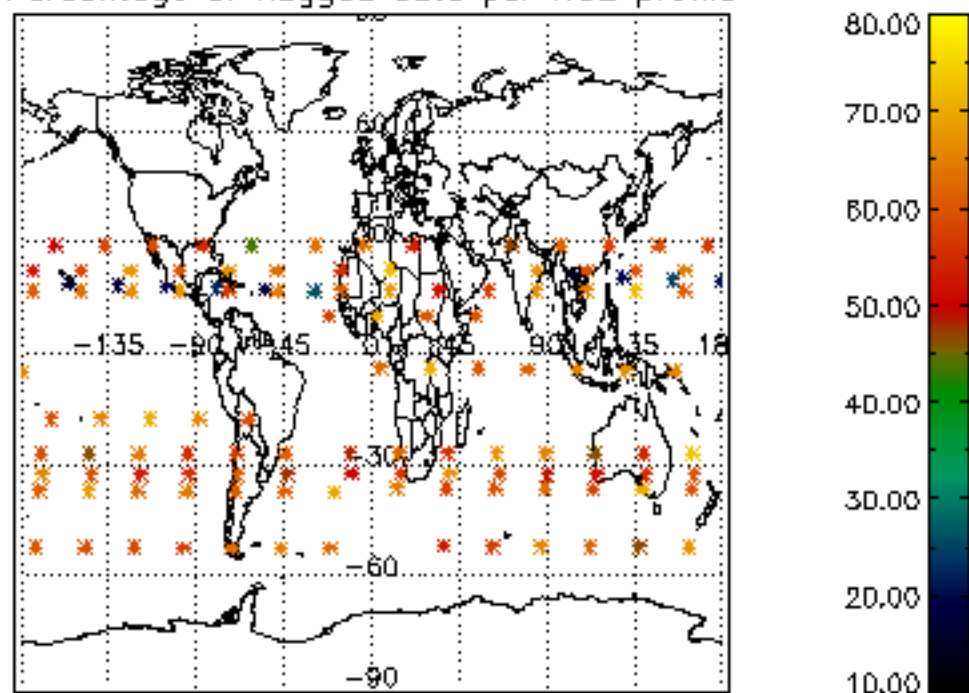

Tangent altitude at which the star is lost

Tangent altitude at which the star is lost

Percentage of flagged data per D3 profile

Percentage of flagged data per H2O profile

Percentage of flagged data per NO2 profile