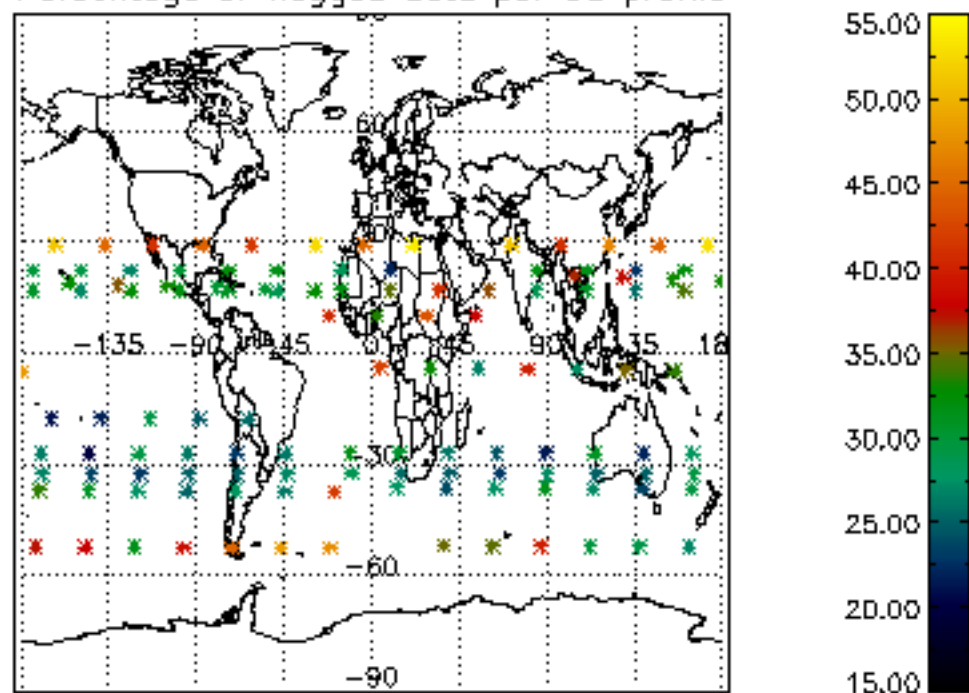

Tangent altitude at which the star is lost

Tangent altitude at which the star is lost

Percentage of flagged data per D3 profile

Percentage of flagged data per H2O profile

Percentage of flagged data per NO2 profile