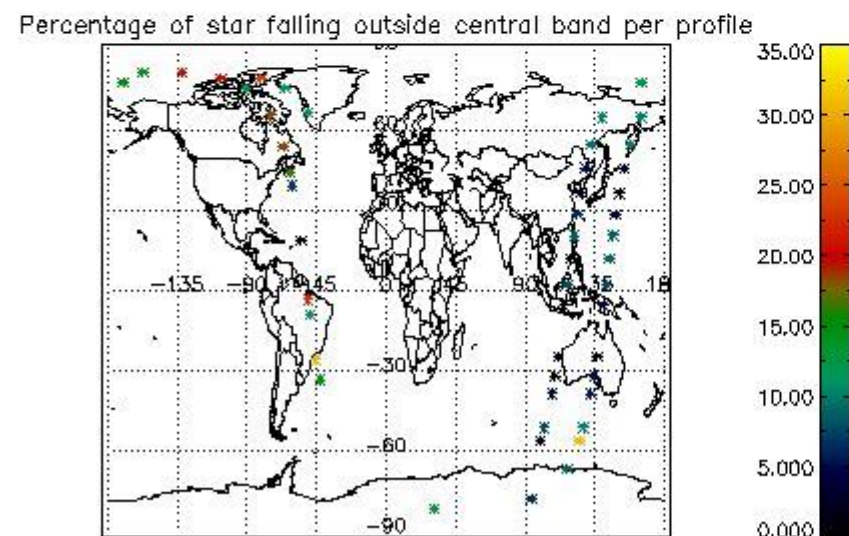

6. Statistics and plot of tangent altitude of the last measurement (DARK & BRIGHT products without errors)

6.1 Statistics on tangent altitude lost:

Statistics	DARK	BRIGHT	TWILIGHT
Mean:	18.711	19.229	25.204
St. deviation:	15.995	4.9371	20.602
Maximum:	56.873	29.376	55.997
Minimum:	5.2304	6.4643	12.864
Number of data:	8.0000	37.000	4.0000

6.2 Plot for DARK limb products