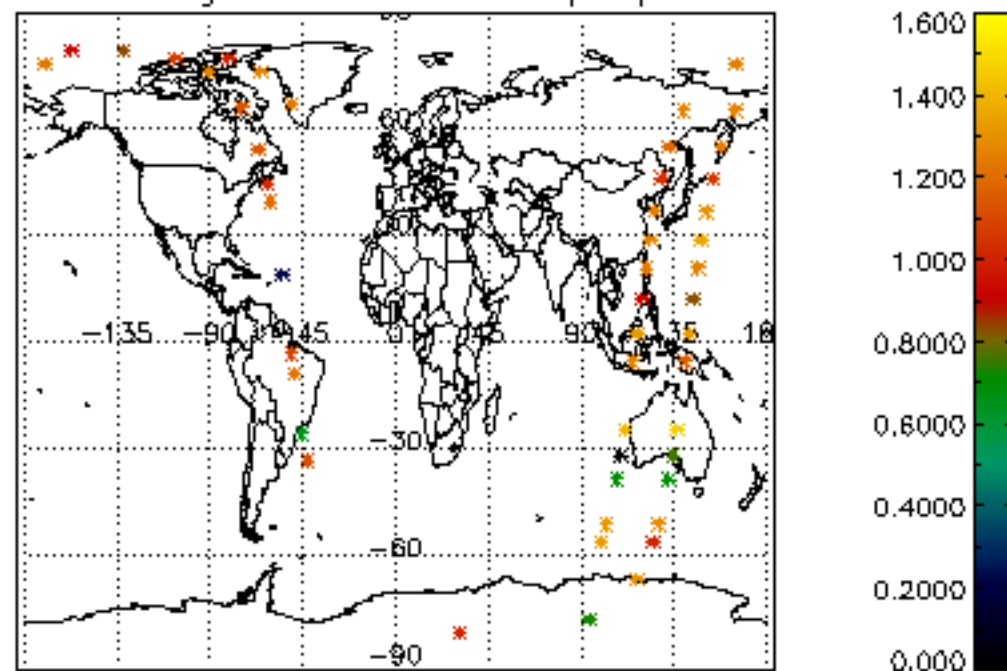

Percentage of datation errors per profile