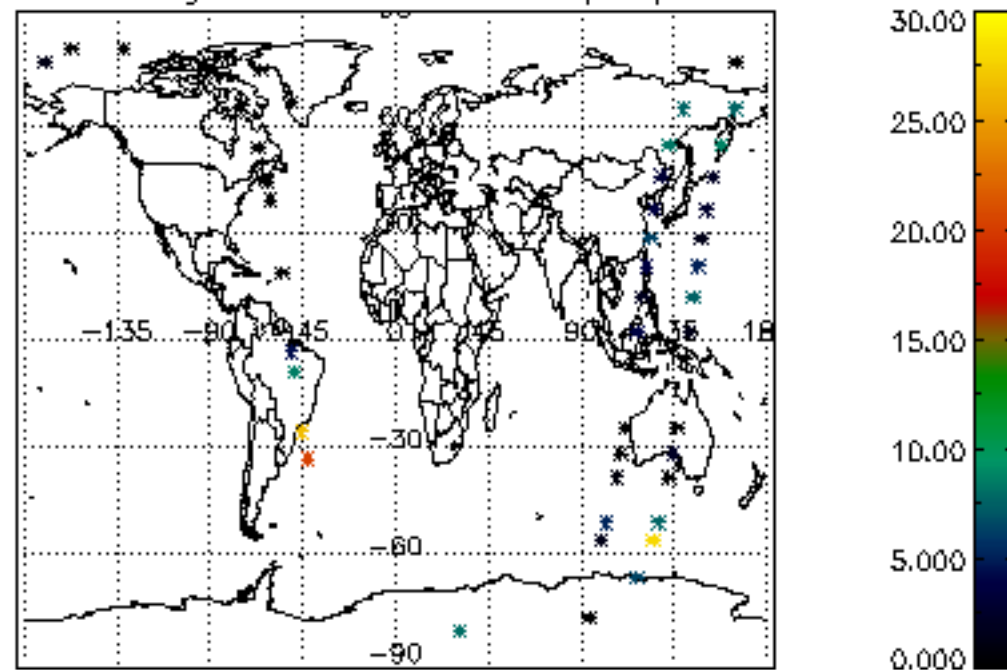

Percentage of cosmic ray hits per profile

Percentage of datation errors per profile

Percentage of star falling outside central band per profile

Percentage of saturation errors per profile

Tangent altitude at which the star is lost