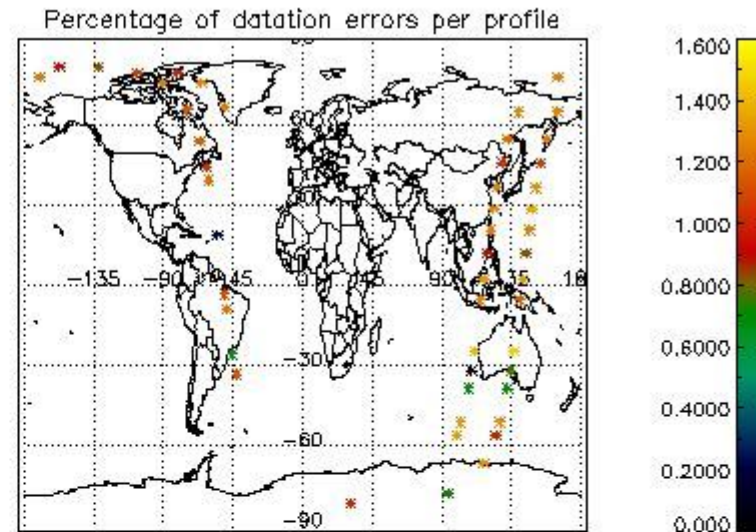

6. Statistics and plot of tangent altitude of the last measurement (DARK & BRIGHT products without errors)

6.1 Statistics on tangent altitude lost:

Statistics	DARK	BRIGHT	TWILIGHT
Mean:	18.711	19.229	25.204
St. deviation:	15.995	4.9371	20.602
Maximum:	56.873	29.376	55.997
Minimum:	5.2304	6.4643	12.864
Number of data:	8.0000	37.000	4.0000

6.2 Plot for DARK limb products