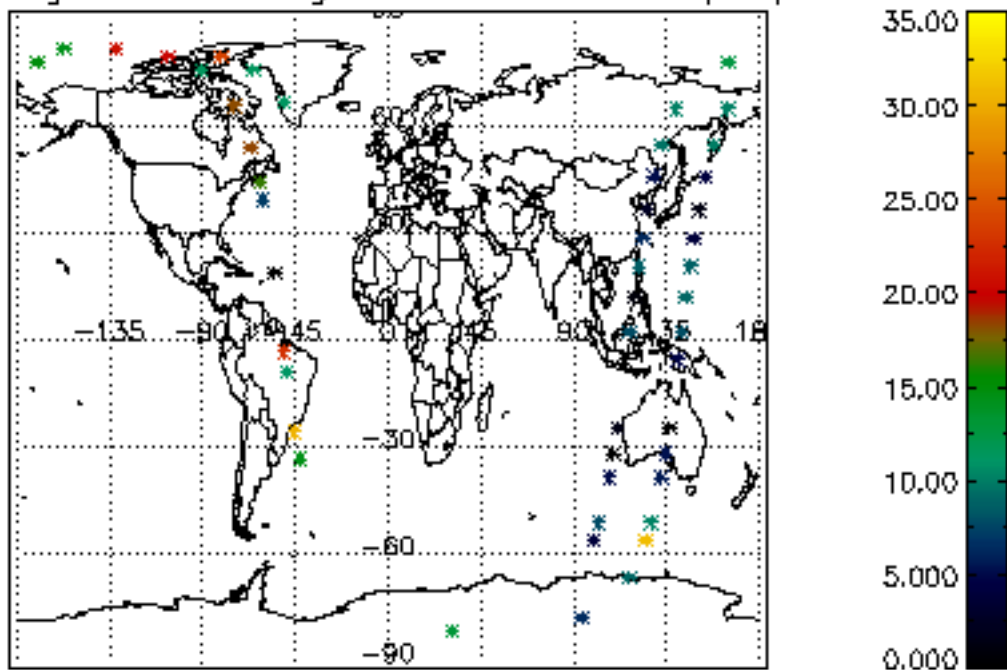

Percentage of star falling outside central band per profile