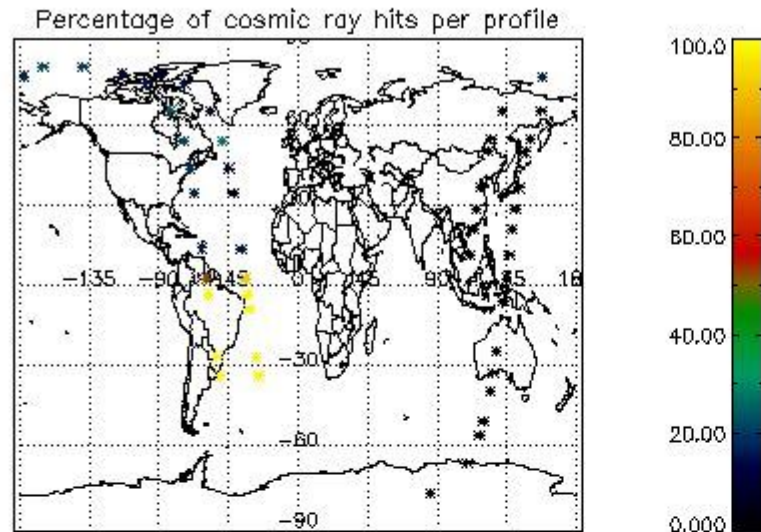

6. Statistics and plot of tangent altitude of the last measurement (DARK & BRIGHT products without errors)

6.1 Statistics on tangent altitude lost:

Statistics	DARK	BRIGHT	TWILIGHT
Mean:	15.080	18.691	12.167
St. deviation:	7.0874	4.6348	0.031601
Maximum:	30.485	26.898	12.189
Minimum:	4.5234	4.6432	12.145
Number of data:	17.000	31.000	2.0000

6.2 Plot for DARK limb products