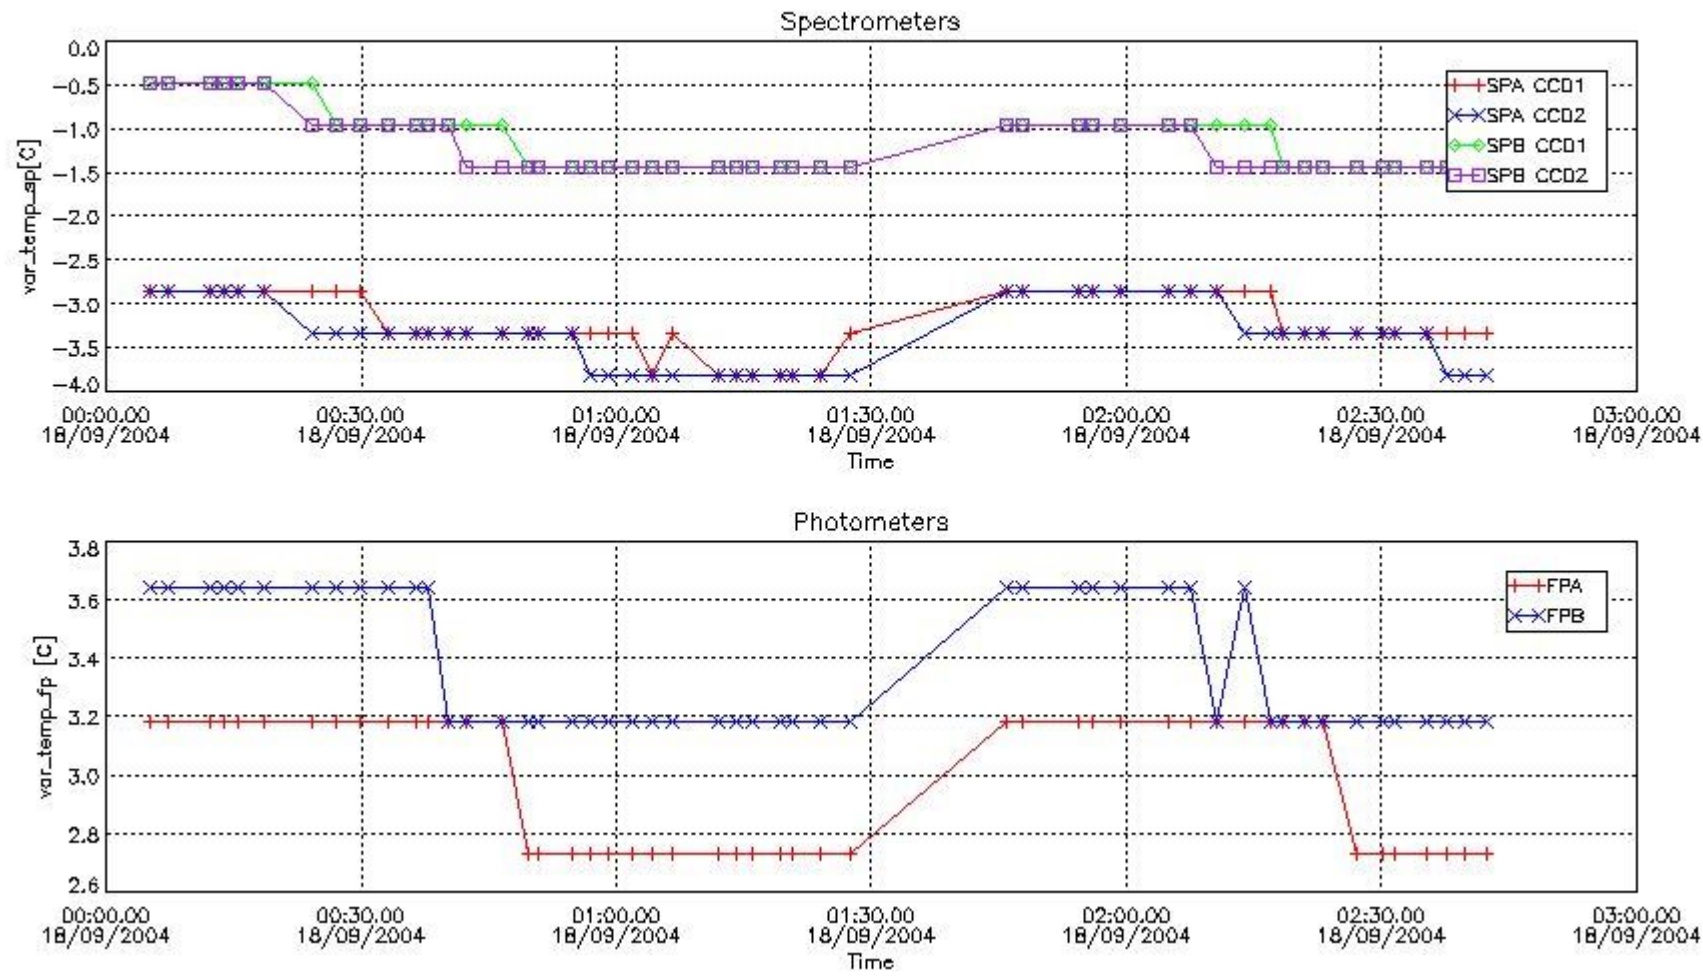

3. Plot of GOMOS spectrometers and photometers temperatures from level 1b data

4. Overview of dark signal processing per product

The Dark Charge (DC) is a temperature-dependant signal added to the useful measurements and it is therefore subtracted from them during the processing. There are two phenomena that produce a continuous increase of the DC: the "hot pixels" (a pixel is "hot" when its DC exceeds by a significant amount its value measured on ground at the same temperature) and the "Random Telegraphic Signal" (abrupt change positive or negative of the CCD pixel signal, random in time, affecting only the DC part of the signal and not the photon generated signal).

In this section a list of products that did not use the Dark Sky Area (DSA) observation for the DC computation is given. It is also provided the mean DC plot per product for dark limb products with no error flag set.

4.1 All products used the DSA observation for the DC computation

4.2 Plot of mean dark charges per product: only products in DARK limb conditions without errors are used