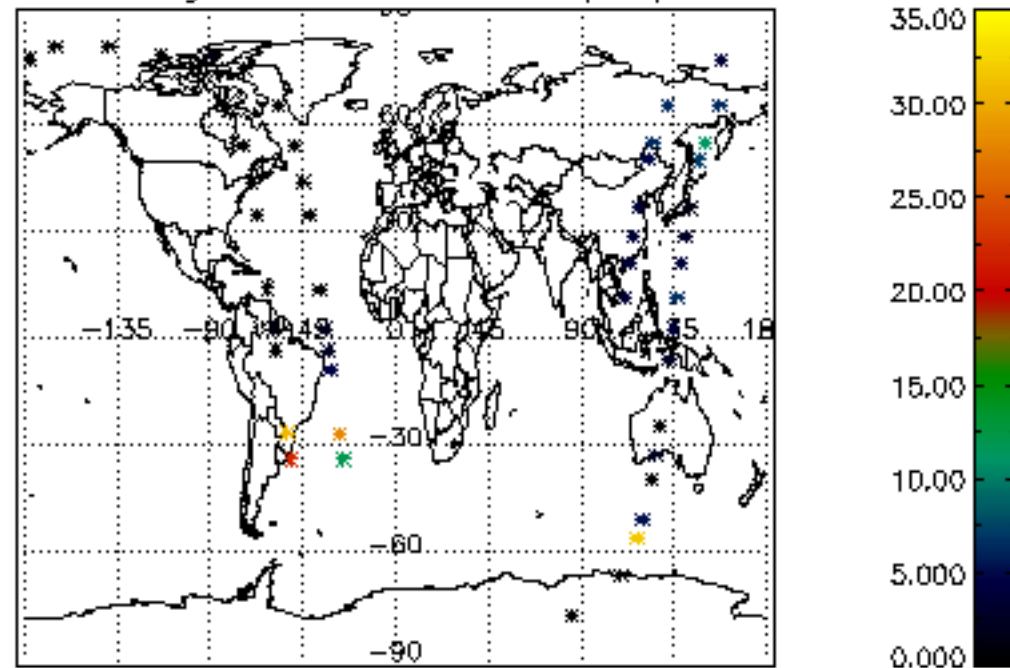

Percentage of cosmic ray hits per profile

Percentage of datation errors per profile

Percentage of star falling outside central band per profile

Percentage of saturation errors per profile

Tangent altitude at which the star is lost