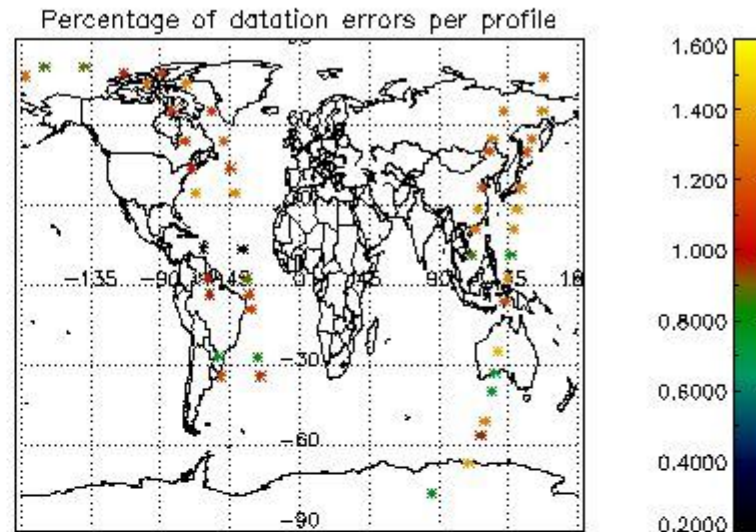

6. Statistics and plot of tangent altitude of the last measurement (DARK & BRIGHT products without errors)

6.1 Statistics on tangent altitude lost:

Statistics	DARK	BRIGHT	TWILIGHT
Mean:	15.080	18.691	12.167
St. deviation:	7.0874	4.6348	0.031601
Maximum:	30.485	26.898	12.189
Minimum:	4.5234	4.6432	12.145
Number of data:	17.000	31.000	2.0000

6.2 Plot for DARK limb products