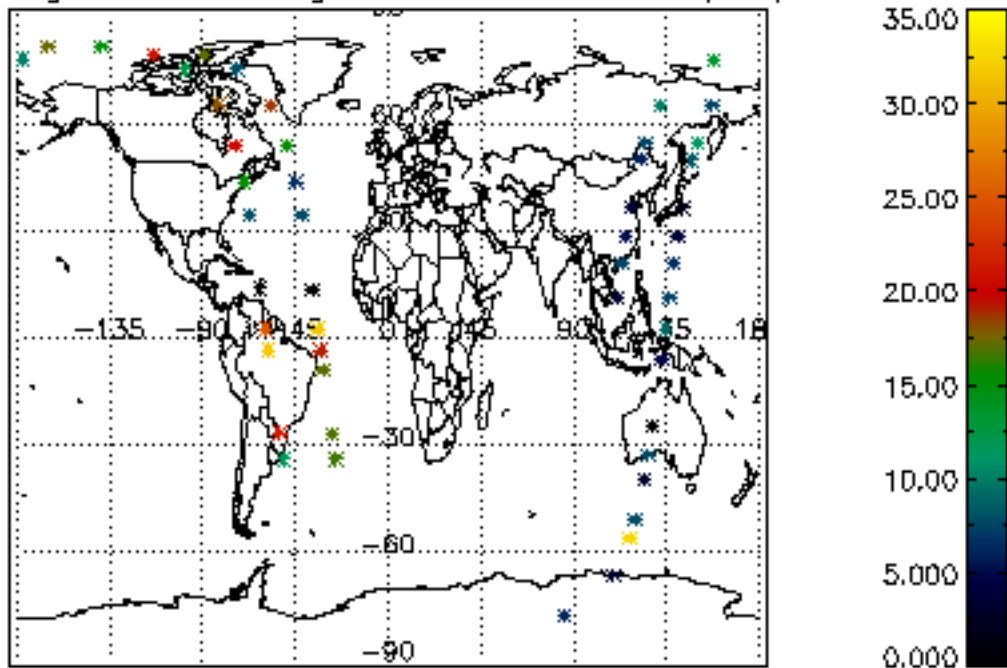

Percentage of star falling outside central band per profile