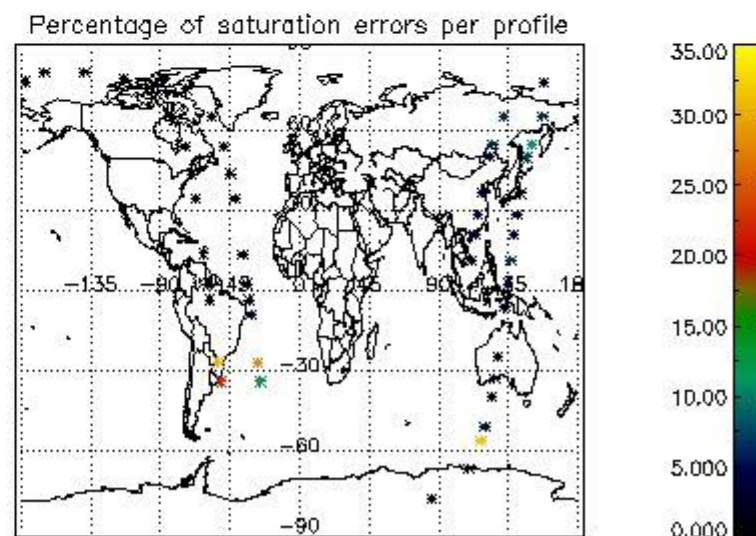

6. Statistics and plot of tangent altitude of the last measurement (DARK & BRIGHT products without errors)

6.1 Statistics on tangent altitude lost:

Statistics	DARK	BRIGHT	TWILIGHT
Mean:	15.080	18.691	12.167
St. deviation:	7.0874	4.6348	0.031601
Maximum:	30.485	26.898	12.189
Minimum:	4.5234	4.6432	12.145
Number of data:	17.000	31.000	2.0000

6.2 Plot for DARK limb products