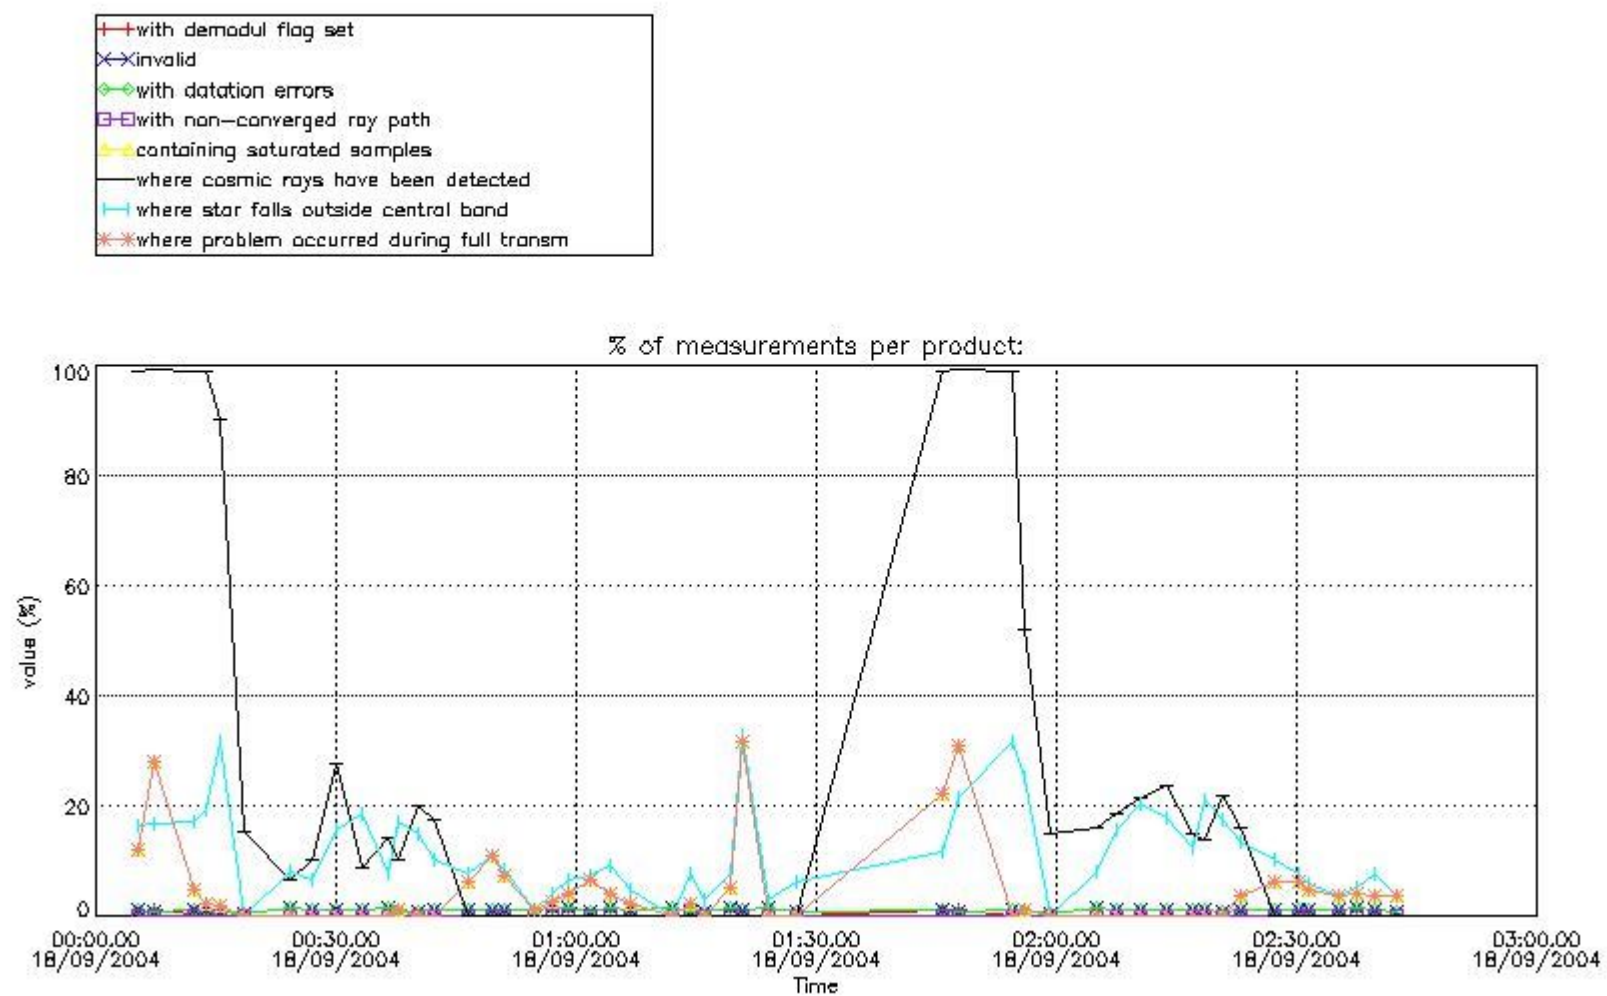

At least one measurement with demodulation flag set:	16.0000 %
Reference spectrum computed from DB:	0.00000 %
Reference spectrum with small number of measurements:	0.00000 %
SATU data not used:	0.00000 %

5.2 Plot quality information per product (time dependant)

5.3 Plot quality information per product (world map)