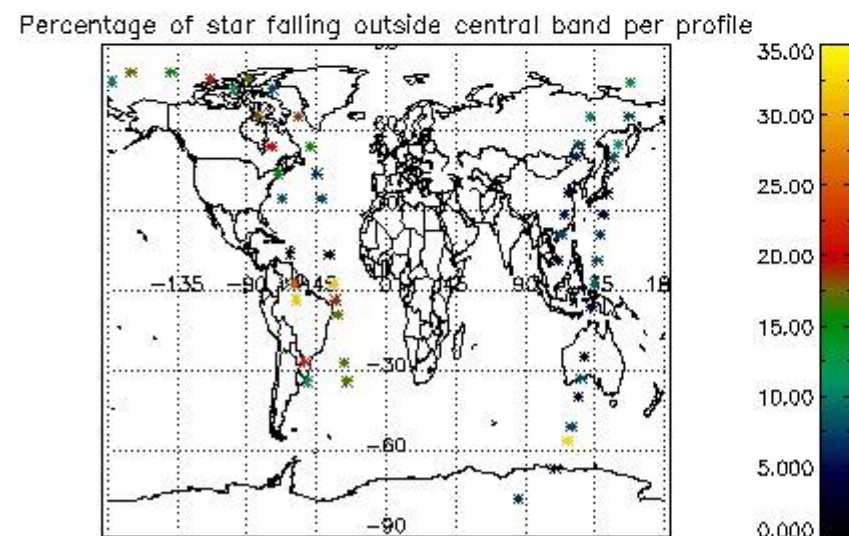

6. Statistics and plot of tangent altitude of the last measurement (DARK & BRIGHT products without errors)

6.1 Statistics on tangent altitude lost:

Statistics	DARK	BRIGHT	TWILIGHT
Mean:	15.080	18.691	12.167
St. deviation:	7.0874	4.6348	0.031601
Maximum:	30.485	26.898	12.189
Minimum:	4.5234	4.6432	12.145
Number of data:	17.000	31.000	2.0000

6.2 Plot for DARK limb products