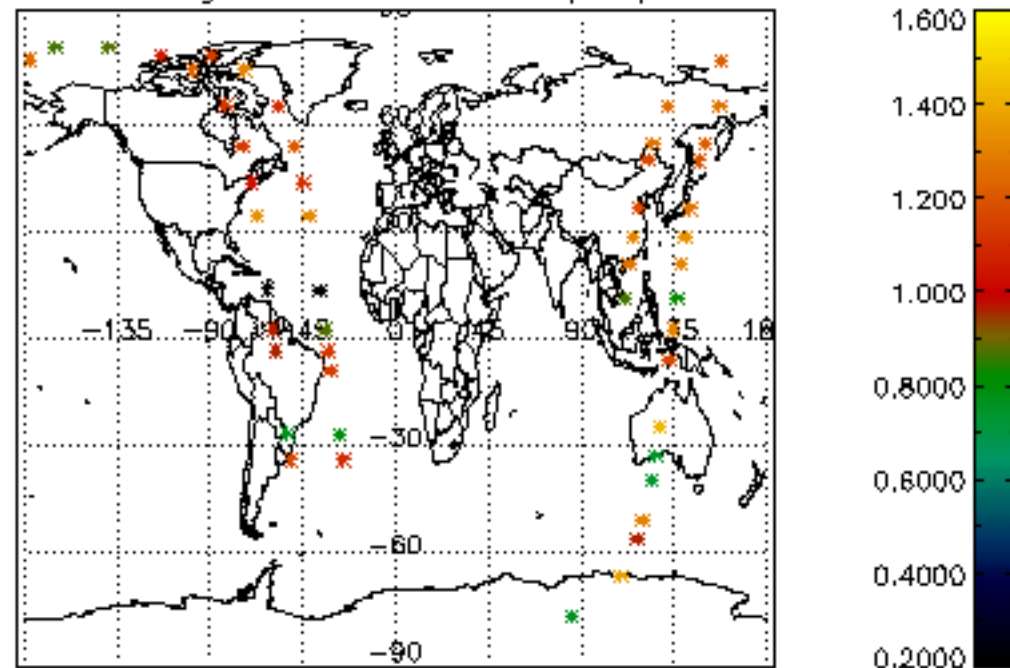

Percentage of datation errors per profile