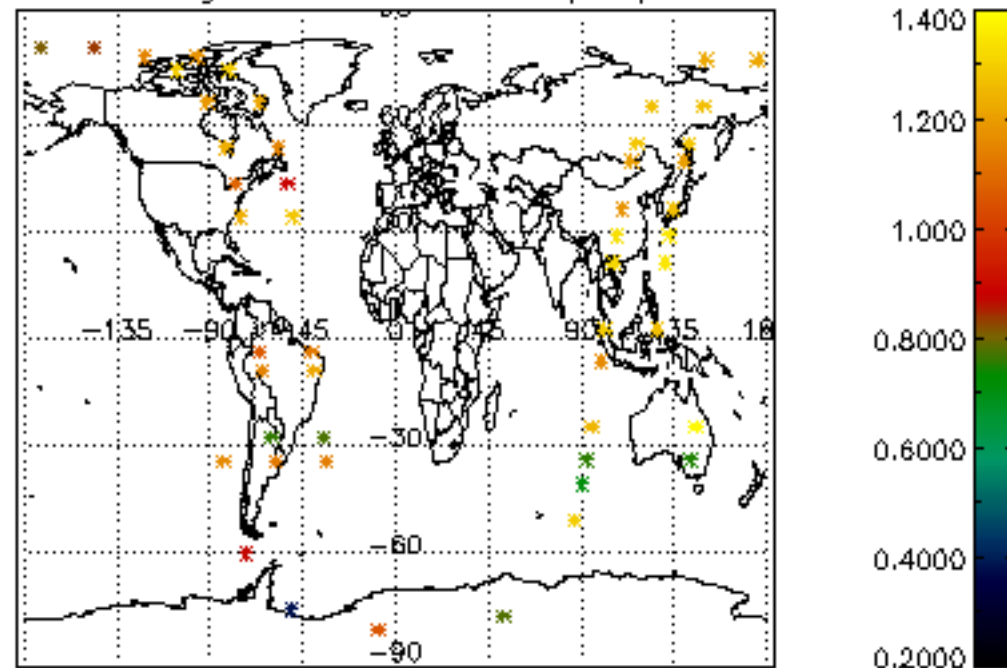

Percentage of datation errors per profile