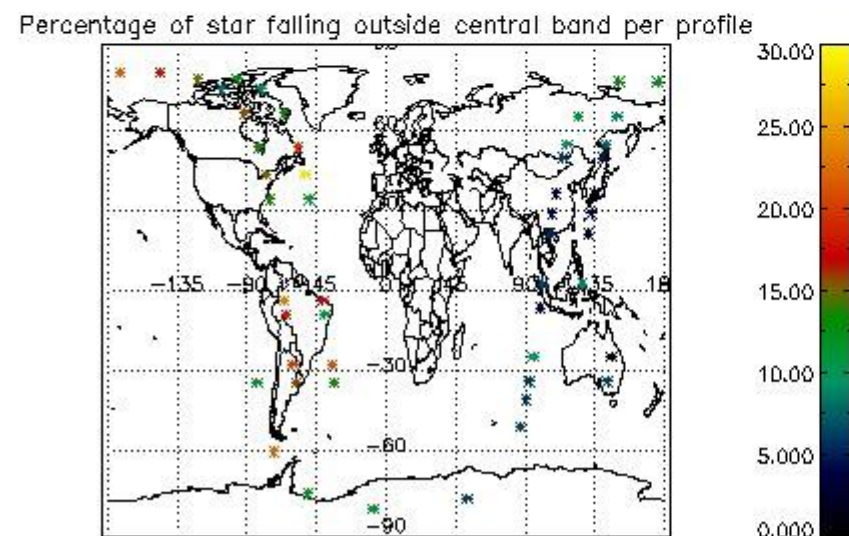

6. Statistics and plot of tangent altitude of the last measurement (DARK & BRIGHT products without errors)

6.1 Statistics on tangent altitude lost:

Statistics	DARK	BRIGHT	TWILIGHT
Mean:	13.468	19.195	14.229
St. deviation:	3.2438	3.5650	2.4454
Maximum:	18.223	26.908	15.743
Minimum:	5.6900	10.670	9.9911
Number of data:	15.000	30.000	5.0000

6.2 Plot for DARK limb products