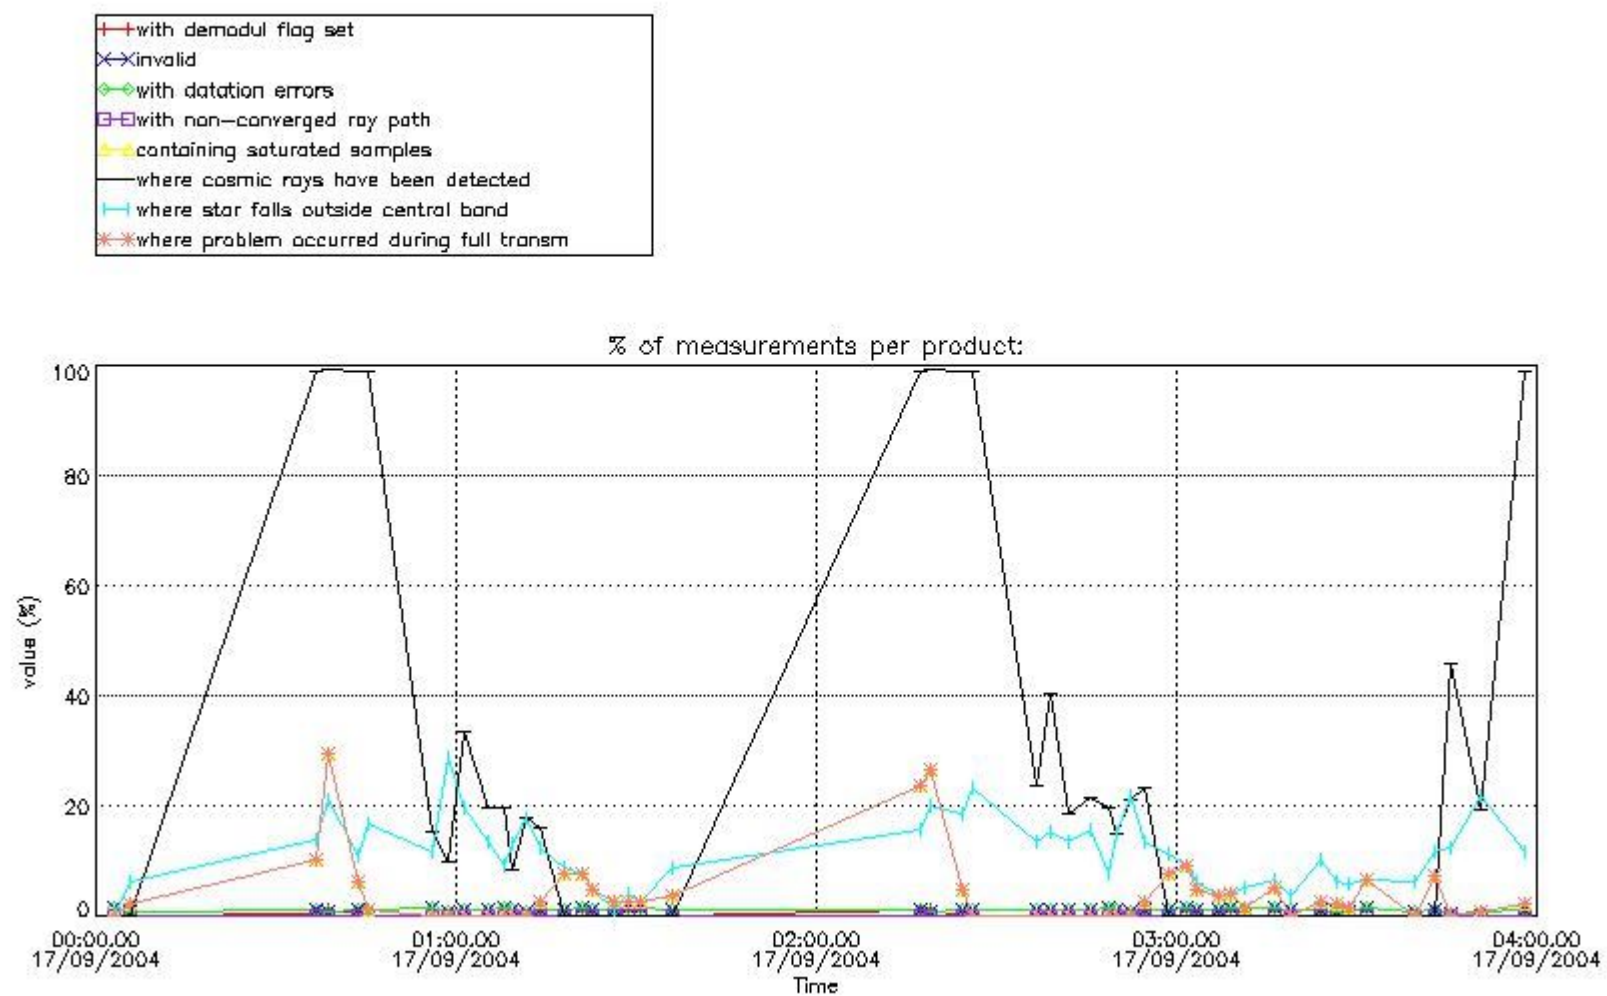

At least one measurement with demodulation flag set:	20.0000 %
Reference spectrum computed from DB:	0.00000 %
Reference spectrum with small number of measurements:	0.00000 %
SATU data not used:	0.00000 %

5.2 Plot quality information per product (time dependant)

5.3 Plot quality information per product (world map)