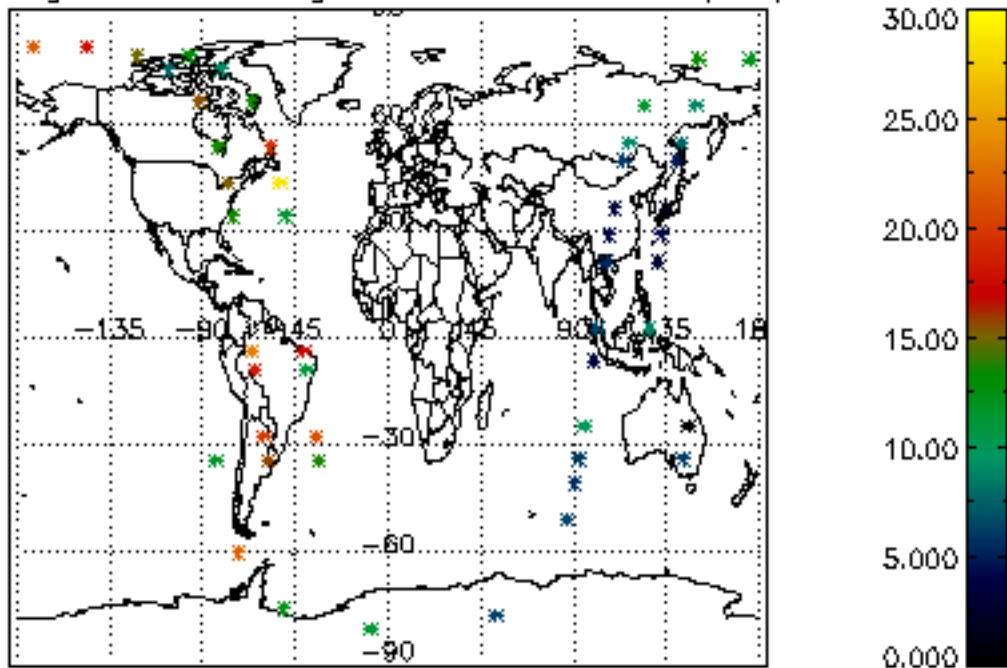

Percentage of star falling outside central band per profile