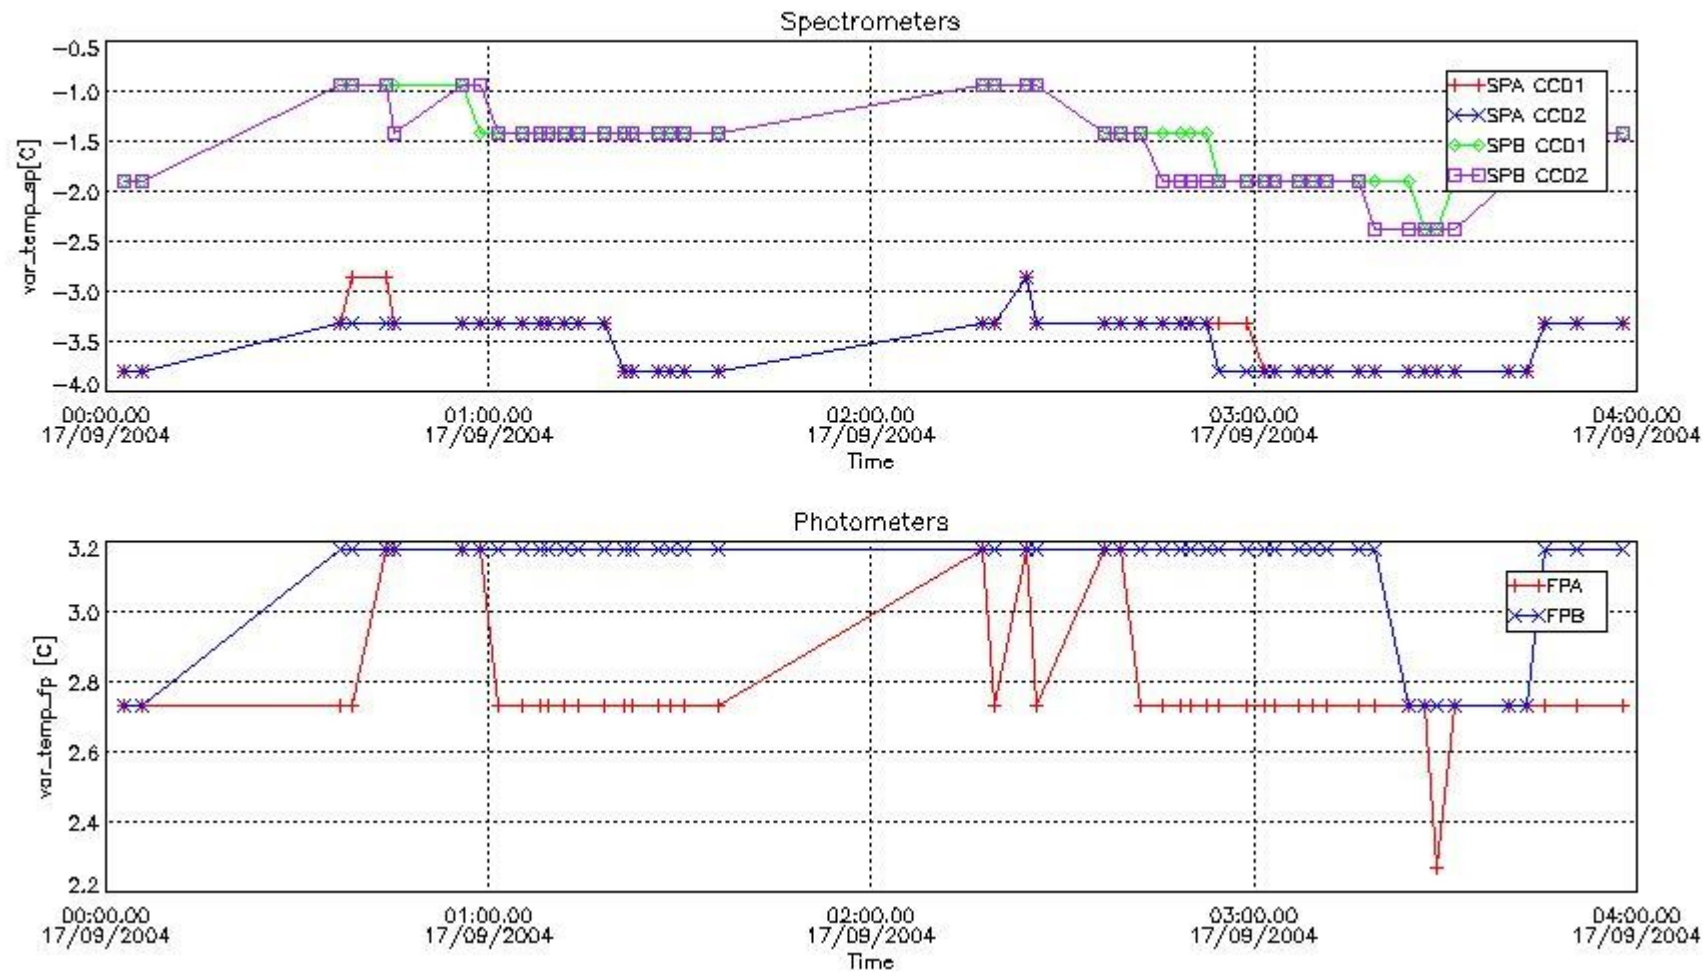

3. Plot of GOMOS spectrometers and photometers temperatures from level 1b data

4. Overview of dark signal processing per product

The Dark Charge (DC) is a temperature-dependant signal added to the useful measurements and it is therefore subtracted from them during the processing. There are two phenomena that produce a continuous increase of the DC: the "hot pixels" (a pixel is "hot" when its DC exceeds by a significant amount its value measured on ground at the same temperature) and the "Random Telegraphic Signal" (abrupt change positive or negative of the CCD pixel signal, random in time, affecting only the DC part of the signal and not the photon generated signal).

In this section a list of products that did not use the Dark Sky Area (DSA) observation for the DC computation is given. It is also provided the mean DC plot per product for dark limb products with no error flag set.

4.1 All products used the DSA observation for the DC computation

4.2 Plot of mean dark charges per product: only products in DARK limb conditions without errors are used