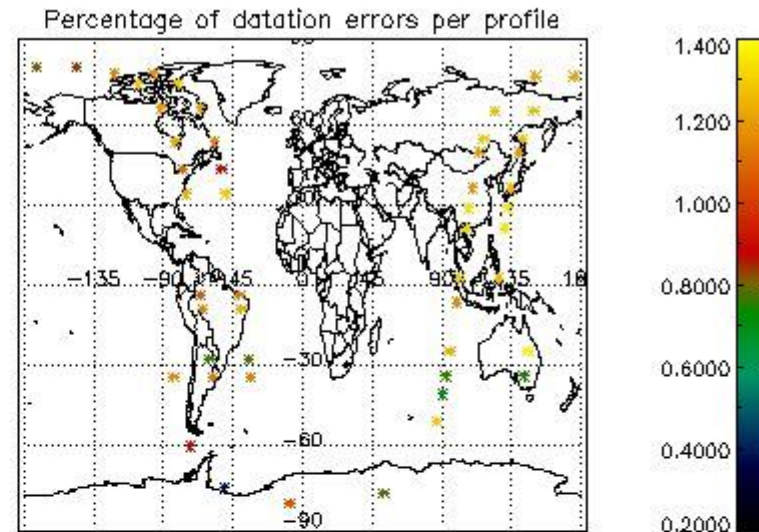

6. Statistics and plot of tangent altitude of the last measurement (DARK & BRIGHT products without errors)

6.1 Statistics on tangent altitude lost:

Statistics	DARK	BRIGHT	TWILIGHT
Mean:	13.468	19.195	14.229
St. deviation:	3.2438	3.5650	2.4454
Maximum:	18.223	26.908	15.743
Minimum:	5.6900	10.670	9.9911
Number of data:	15.000	30.000	5.0000

6.2 Plot for DARK limb products