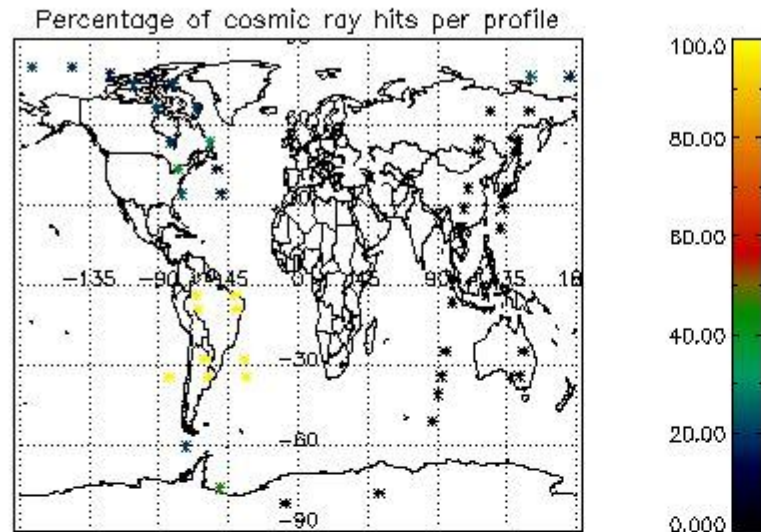

6. Statistics and plot of tangent altitude of the last measurement (DARK & BRIGHT products without errors)

6.1 Statistics on tangent altitude lost:

Statistics	DARK	BRIGHT	TWILIGHT
Mean:	13.468	19.195	14.229
St. deviation:	3.2438	3.5650	2.4454
Maximum:	18.223	26.908	15.743
Minimum:	5.6900	10.670	9.9911
Number of data:	15.000	30.000	5.0000

6.2 Plot for DARK limb products