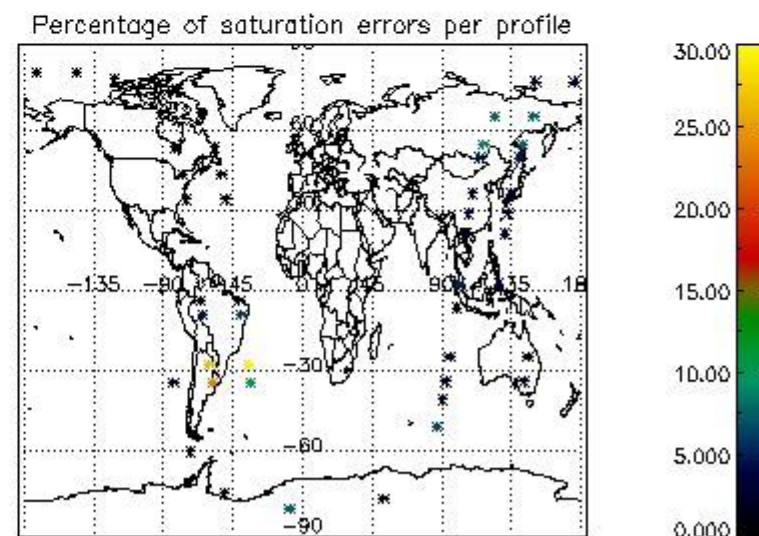

6. Statistics and plot of tangent altitude of the last measurement (DARK & BRIGHT products without errors)

6.1 Statistics on tangent altitude lost:

Statistics	DARK	BRIGHT	TWILIGHT
Mean:	13.468	19.195	14.229
St. deviation:	3.2438	3.5650	2.4454
Maximum:	18.223	26.908	15.743
Minimum:	5.6900	10.670	9.9911
Number of data:	15.000	30.000	5.0000

6.2 Plot for DARK limb products