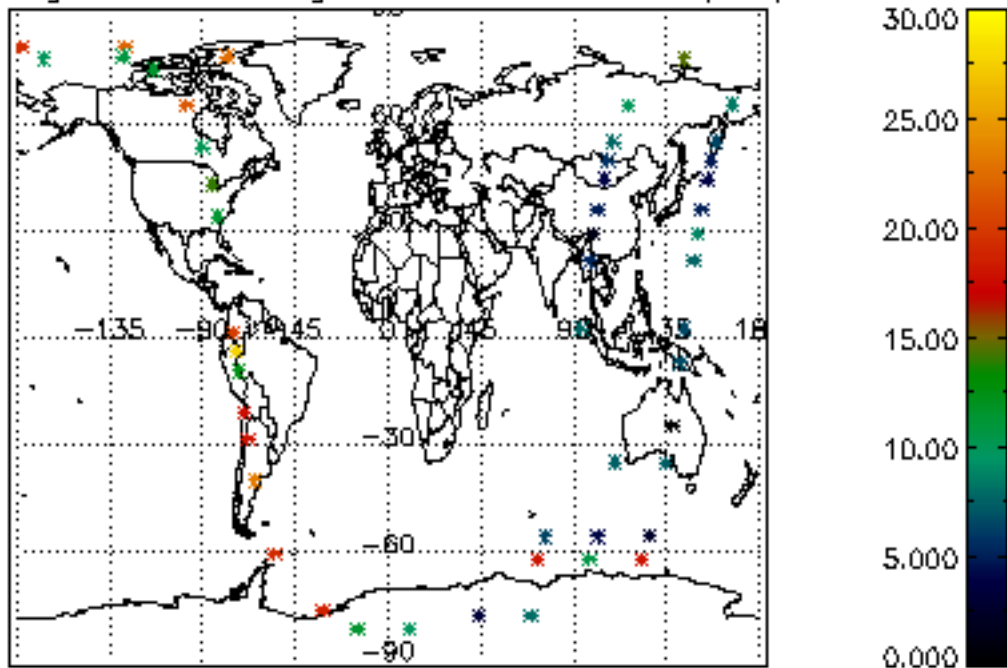

Percentage of star falling outside central band per profile