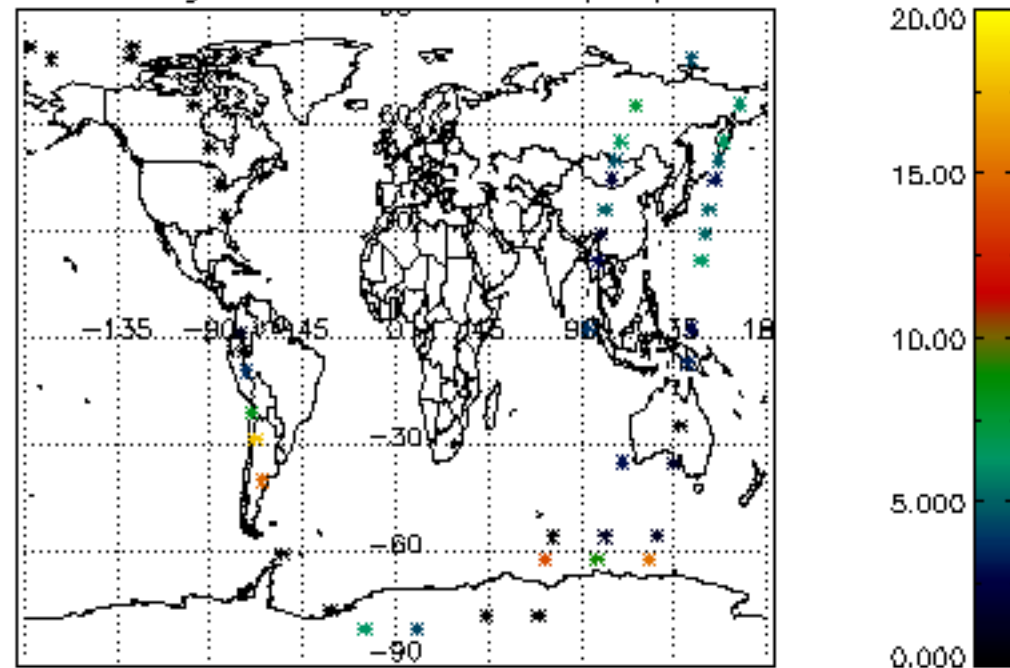

Percentage of cosmic ray hits per profile

Percentage of datation errors per profile

Percentage of star falling outside central band per profile

Percentage of saturation errors per profile

Tangent altitude at which the star is lost