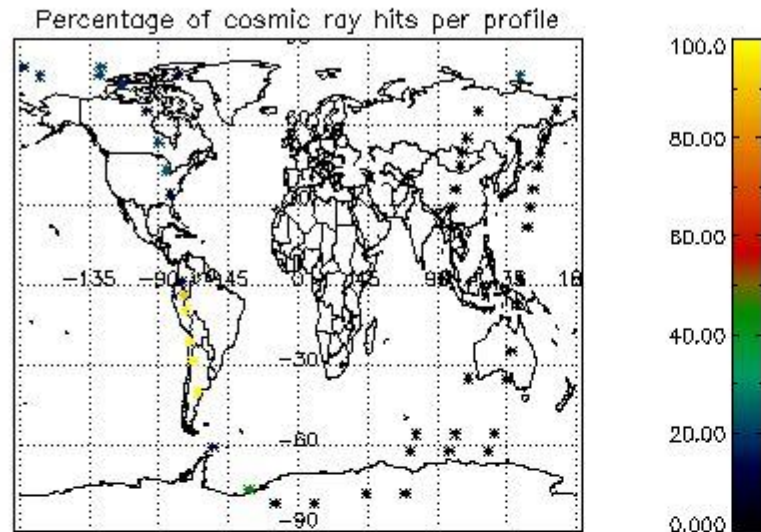

6. Statistics and plot of tangent altitude of the last measurement (DARK & BRIGHT products without errors)

6.1 Statistics on tangent altitude lost:

Statistics	DARK	BRIGHT	TWILIGHT
Mean:	13.448	18.989	13.576
St. deviation:	3.8730	4.0890	2.8700
Maximum:	17.948	27.574	17.155
Minimum:	6.4069	9.6931	10.887
Number of data:	9.0000	35.000	5.0000

6.2 Plot for DARK limb products