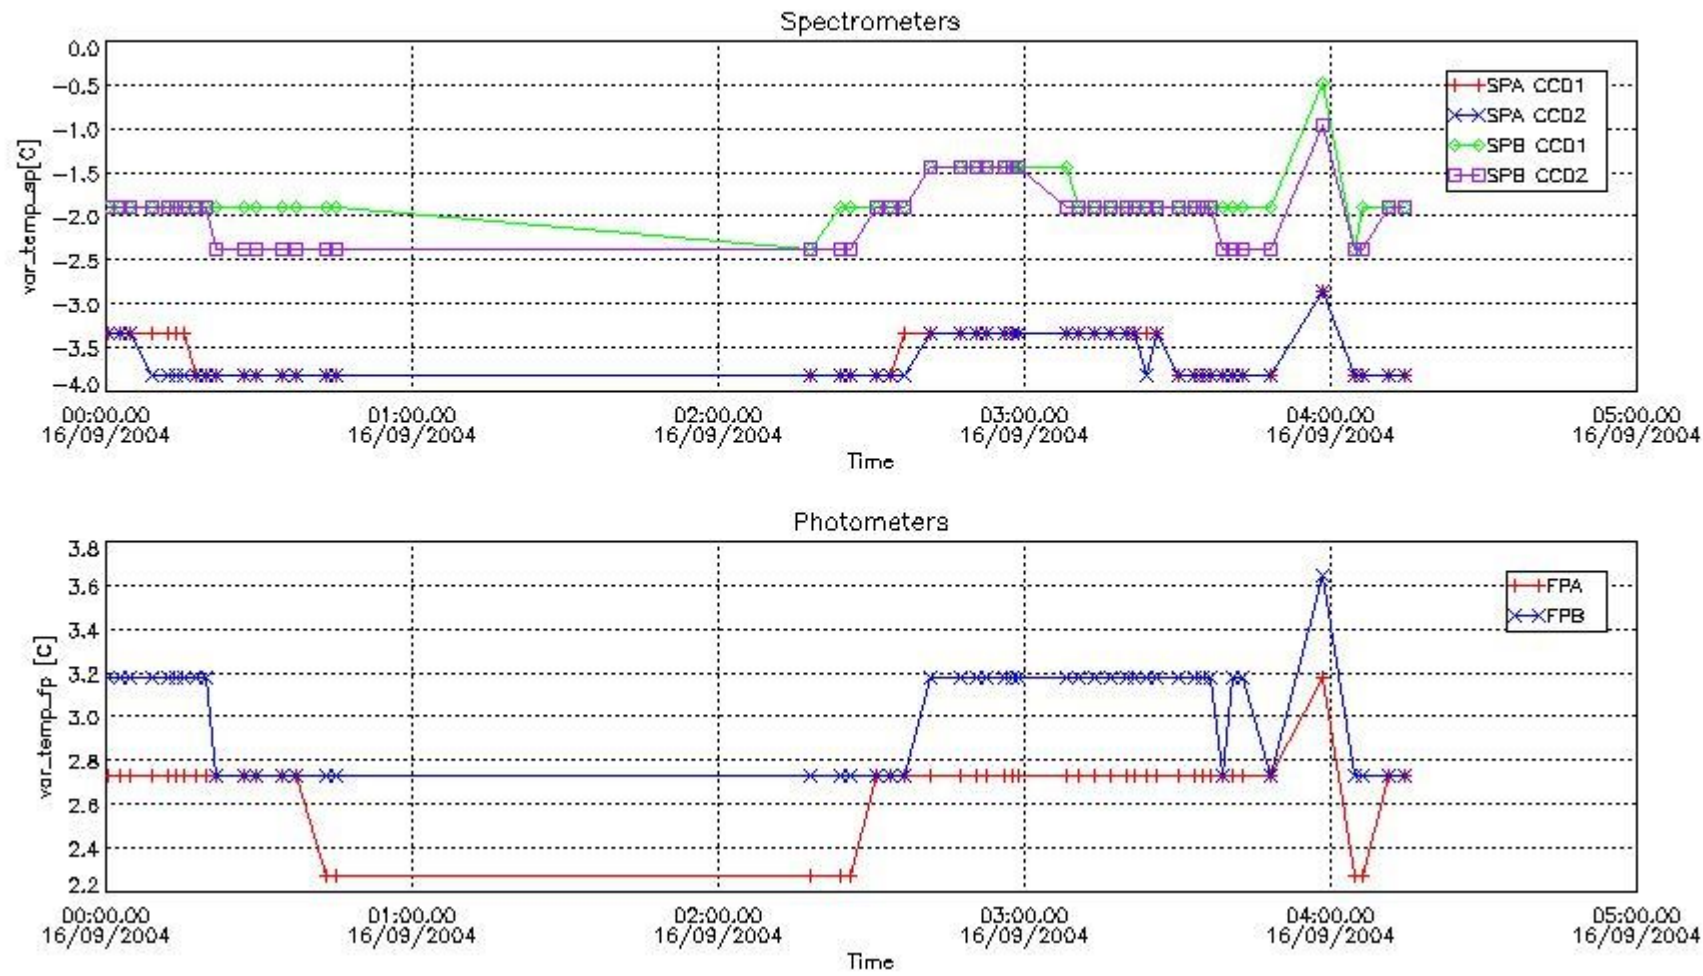

3. Plot of GOMOS spectrometers and photometers temperatures from level 1b data

4. Overview of dark signal processing per product

The Dark Charge (DC) is a temperature-dependant signal added to the useful measurements and it is therefore subtracted from them during the processing. There are two phenomena that produce a continuous increase of the DC: the "hot pixels" (a pixel is "hot" when its DC exceeds by a significant amount its value measured on ground at the same temperature) and the "Random Telegraphic Signal" (abrupt change positive or negative of the CCD pixel signal, random in time, affecting only the DC part of the signal and not the photon generated signal).

In this section a list of products that did not use the Dark Sky Area (DSA) observation for the DC computation is given. It is also provided the mean DC plot per product for dark limb products with no error flag set.

4.1 All products used the DSA observation for the DC computation

4.2 Plot of mean dark charges per product: only products in DARK limb conditions without errors are used