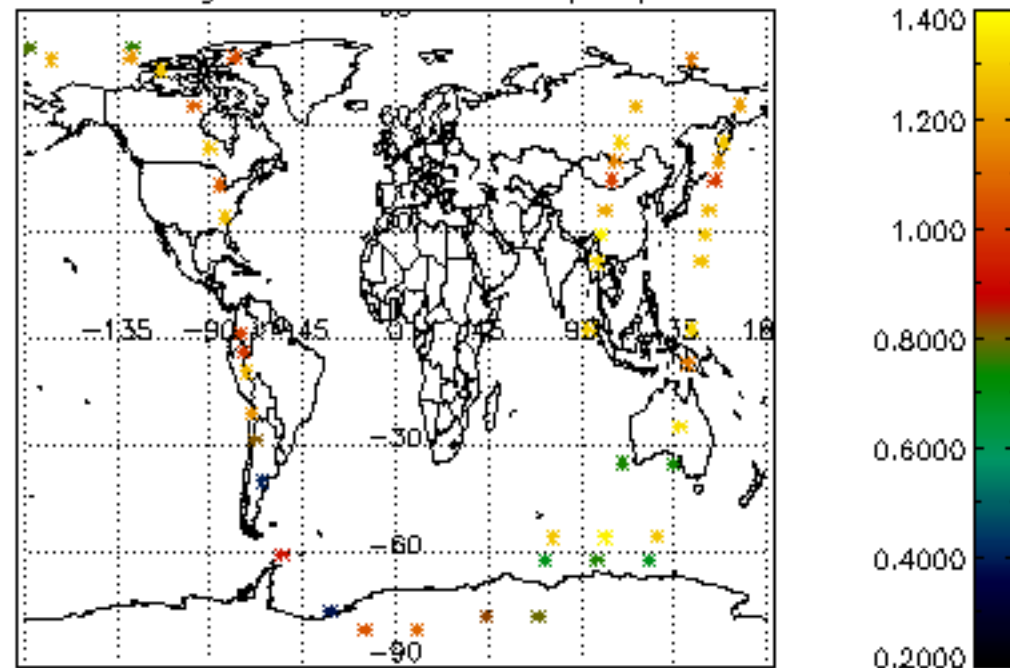

Percentage of datation errors per profile