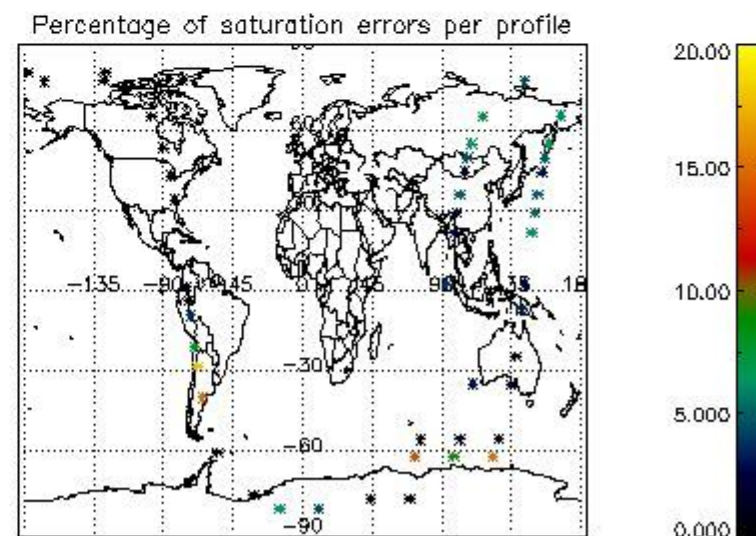

6. Statistics and plot of tangent altitude of the last measurement (DARK & BRIGHT products without errors)

6.1 Statistics on tangent altitude lost:

Statistics	DARK	BRIGHT	TWILIGHT
Mean:	13.448	18.989	13.576
St. deviation:	3.8730	4.0890	2.8700
Maximum:	17.948	27.574	17.155
Minimum:	6.4069	9.6931	10.887
Number of data:	9.0000	35.000	5.0000

6.2 Plot for DARK limb products