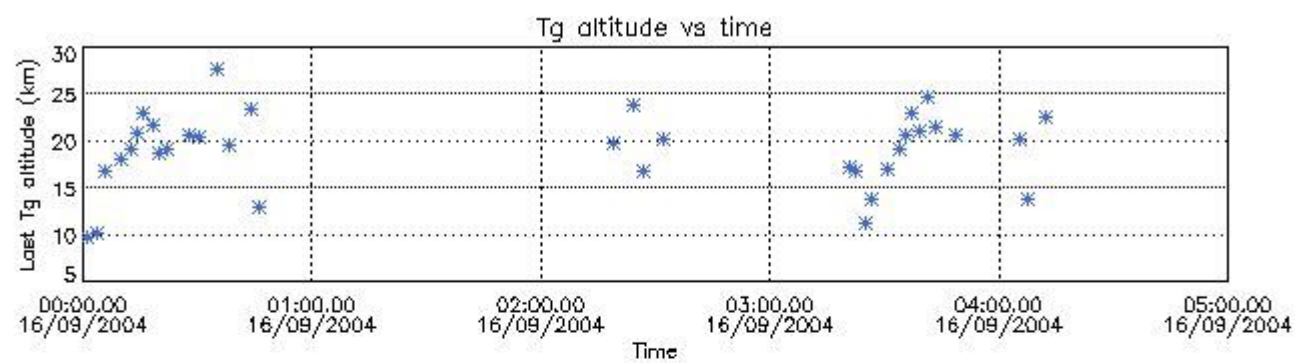

6.1 Statistics on tangent altitude lost:

Statistics	DARK	BRIGHT	TWILIGHT
Mean:	13.448	18.989	13.576
St. deviation:	3.8730	4.0890	2.8700
Maximum:	17.948	27.574	17.155
Minimum:	6.4069	9.6931	10.887
Number of data:	9.0000	35.000	5.0000

6.2 Plot for DARK limb products

Tangent altitude at which the star is lost

6.3 Plot for BRIGHT limb products

Tangent altitude at which the star is lost

6.3 Plot for TWILIGHT limb products

Tangent altitude at which the star is lost