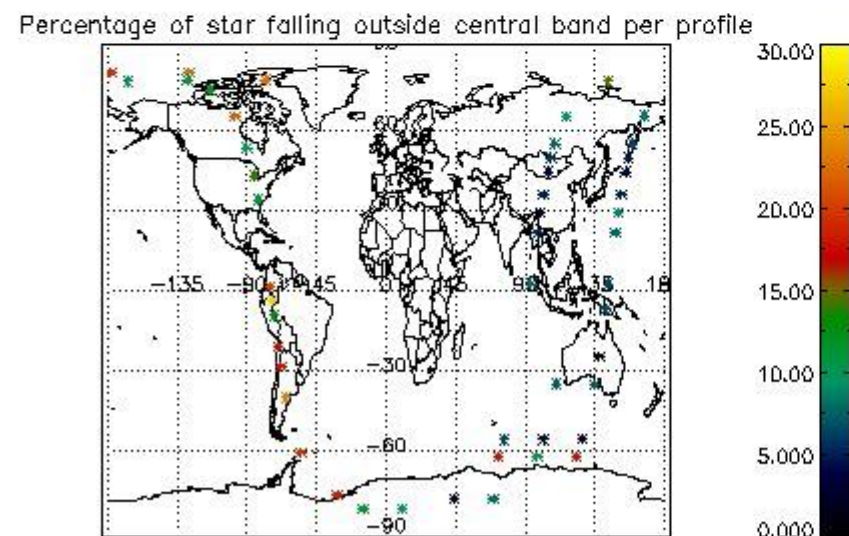

5.2 Plot quality information per product (time dependant)

5.3 Plot quality information per product (world map)

6. Statistics and plot of tangent altitude of the last measurement (DARK & BRIGHT products without errors)