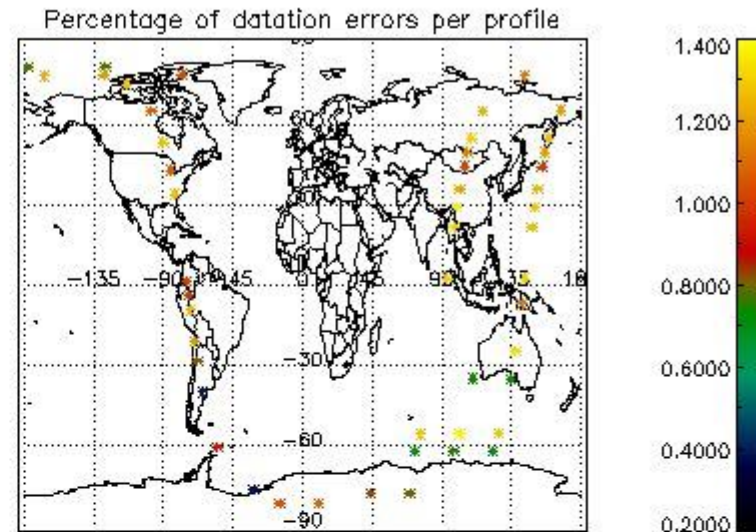

6. Statistics and plot of tangent altitude of the last measurement (DARK & BRIGHT products without errors)

6.1 Statistics on tangent altitude lost:

Statistics	DARK	BRIGHT	TWILIGHT
Mean:	13.448	18.989	13.576
St. deviation:	3.8730	4.0890	2.8700
Maximum:	17.948	27.574	17.155
Minimum:	6.4069	9.6931	10.887
Number of data:	9.0000	35.000	5.0000

6.2 Plot for DARK limb products