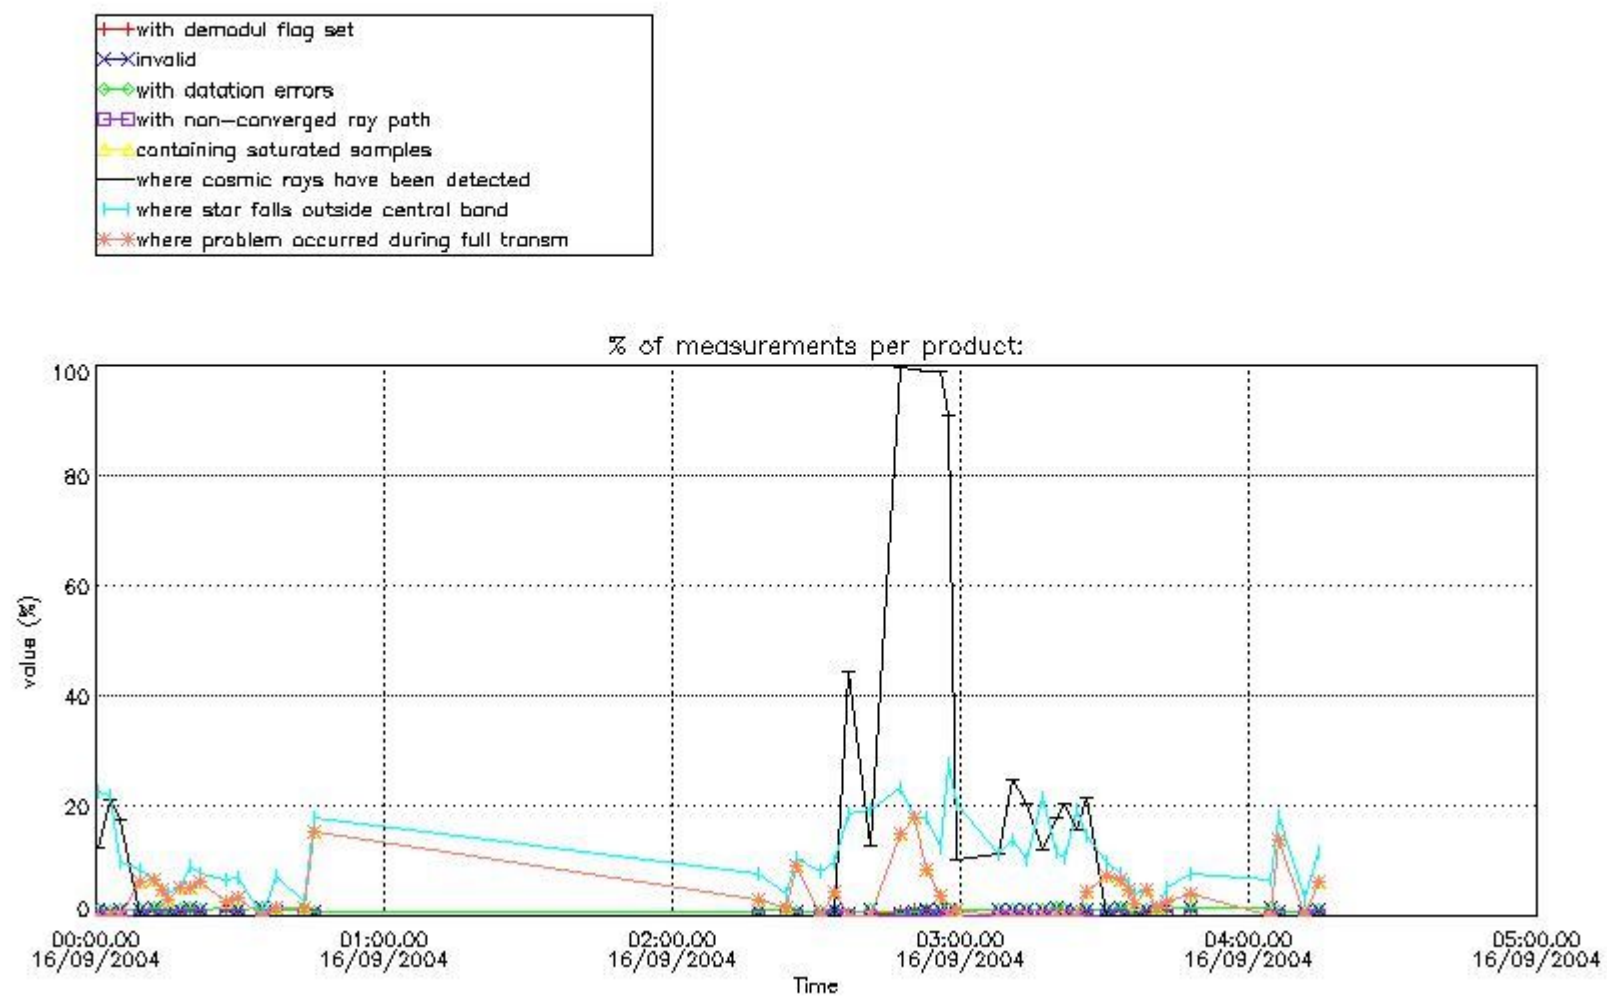

At least one measurement with demodulation flag set:	12.2449 %
Reference spectrum computed from DB:	0.00000 %
Reference spectrum with small number of measurements:	0.00000 %
SATU data not used:	0.00000 %

5.2 Plot quality information per product (time dependant)

5.3 Plot quality information per product (world map)