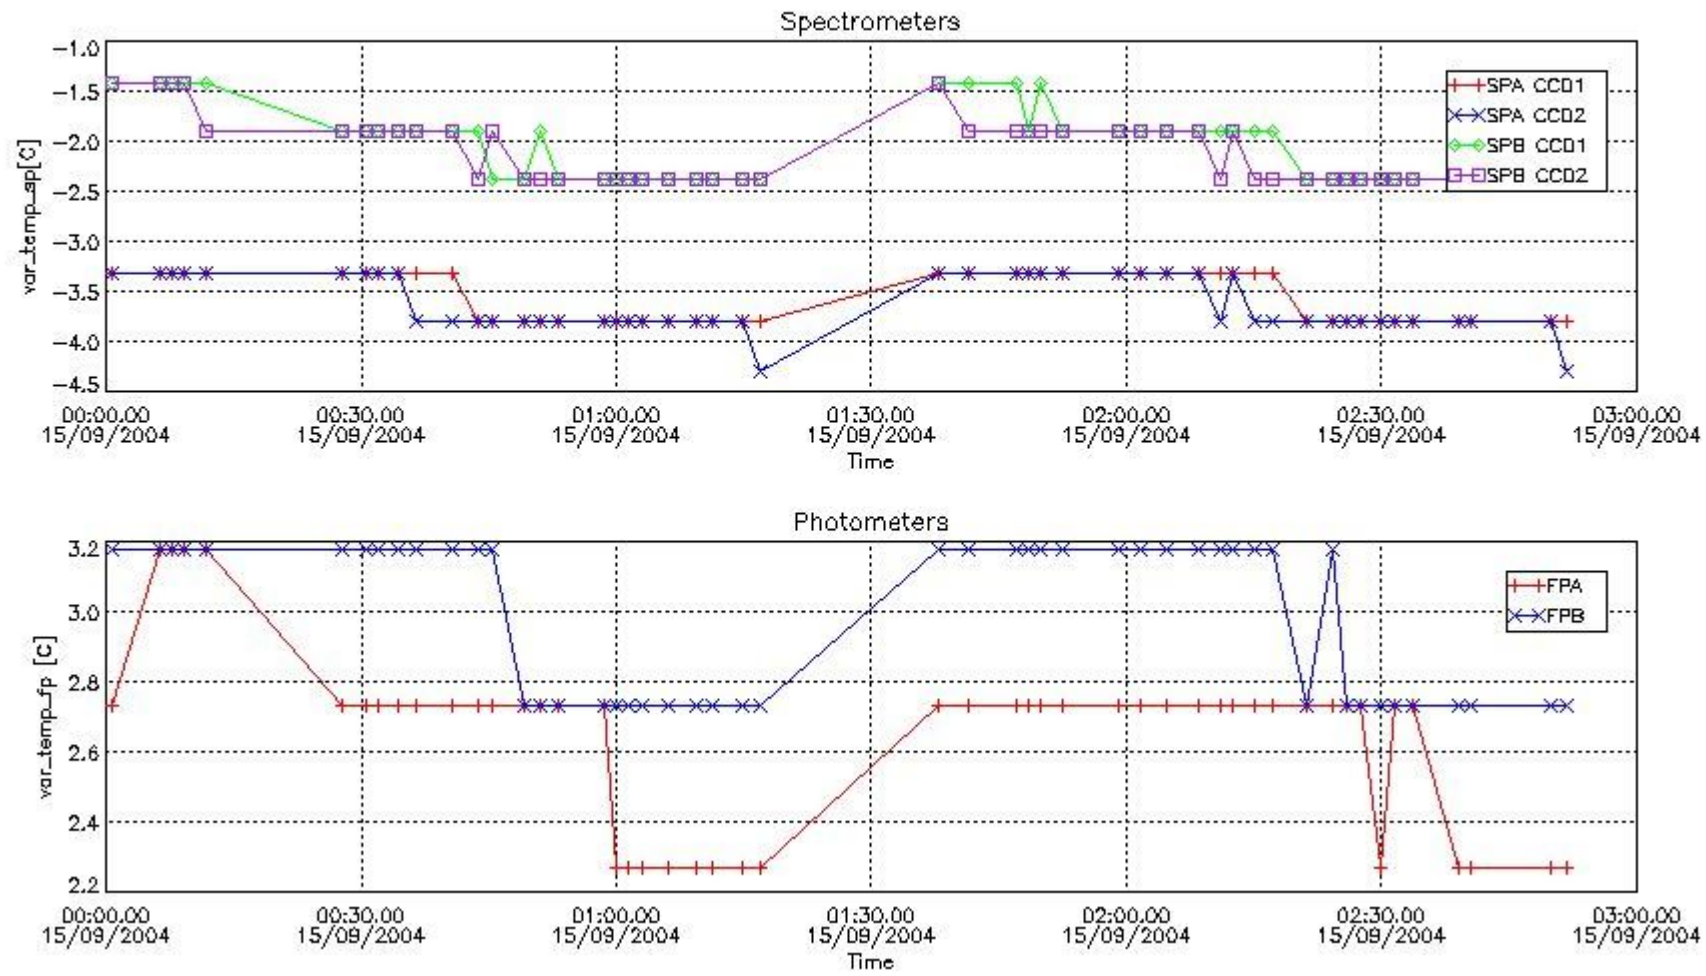

3. Plot of GOMOS spectrometers and photometers temperatures from level 1b data

4. Overview of dark signal processing per product

The Dark Charge (DC) is a temperature-dependant signal added to the useful measurements and it is therefore subtracted from them during the processing. There are two phenomena that produce a continuous increase of the DC: the "hot pixels" (a pixel is "hot" when its DC exceeds by a significant amount its value measured on ground at the same temperature) and the "Random Telegraphic Signal" (abrupt change positive or negative of the CCD pixel signal, random in time, affecting only the DC part of the signal and not the photon generated signal).

In this section a list of products that did not use the Dark Sky Area (DSA) observation for the DC computation is given. It is also provided the mean DC plot per product for dark limb products with no error flag set.

4.1 All products used the DSA observation for the DC computation

4.2 Plot of mean dark charges per product: only products in DARK limb conditions without errors are used