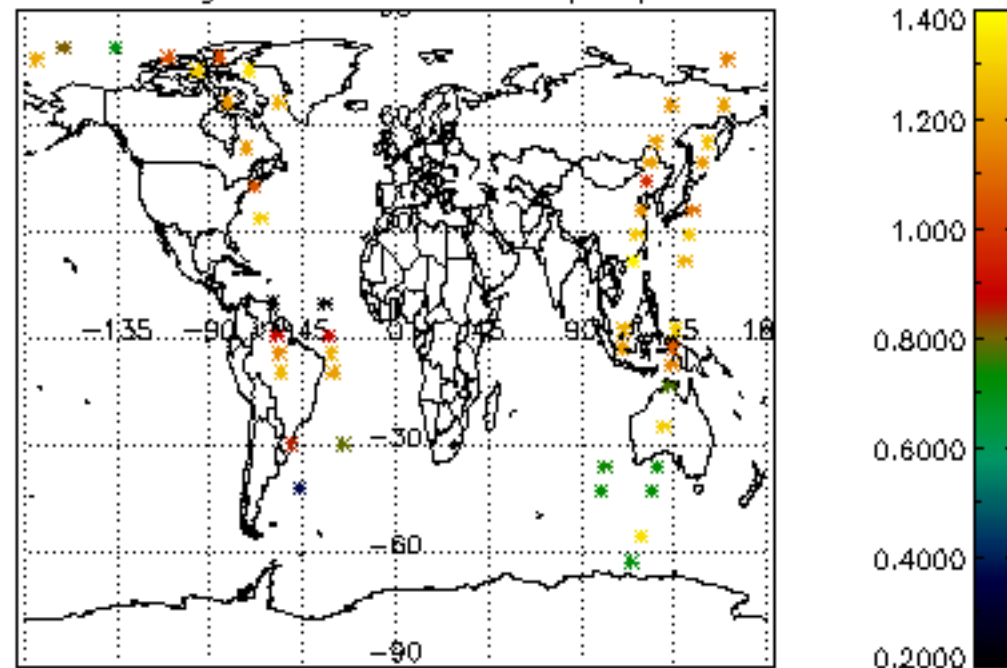

Percentage of datation errors per profile