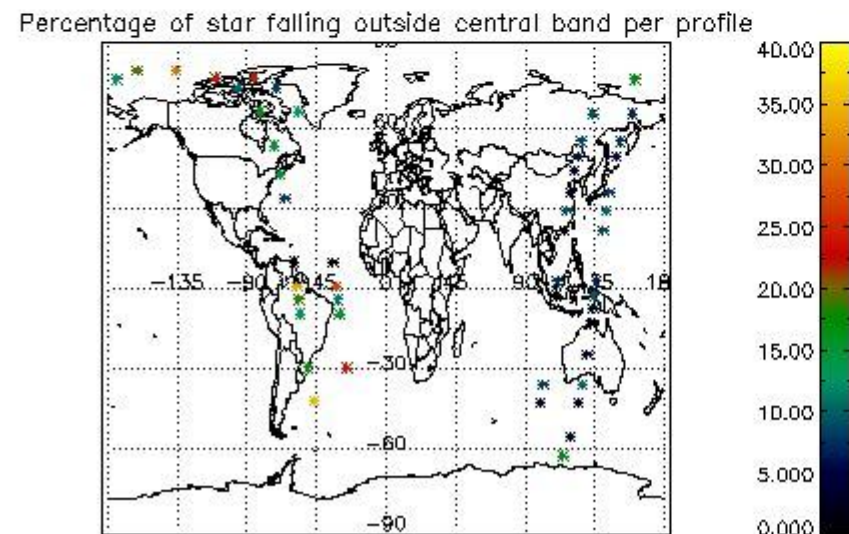

6. Statistics and plot of tangent altitude of the last measurement (DARK & BRIGHT products without errors)

6.1 Statistics on tangent altitude lost:

Statistics	DARK	BRIGHT	TWILIGHT
Mean:	17.943	18.932	14.957
St. deviation:	15.295	4.7687	1.0081
Maximum:	53.478	28.079	15.669
Minimum:	4.0762	6.2253	14.244
Number of data:	14.000	34.000	2.0000

6.2 Plot for DARK limb products