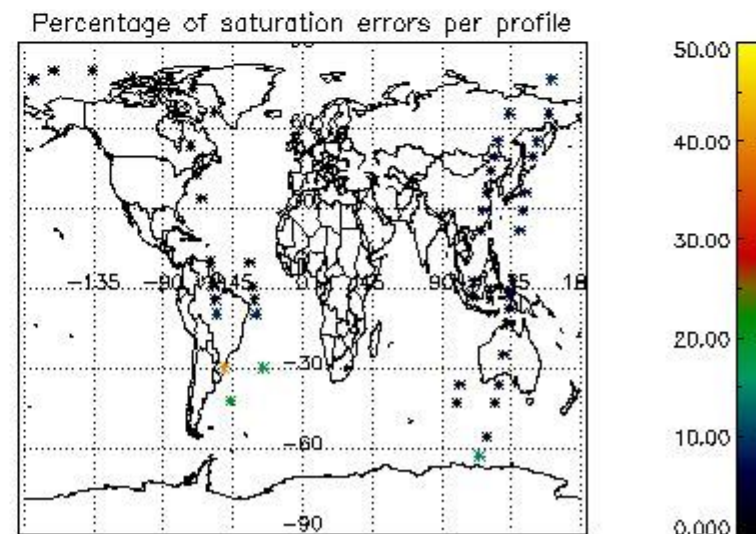

6. Statistics and plot of tangent altitude of the last measurement (DARK & BRIGHT products without errors)

6.1 Statistics on tangent altitude lost:

Statistics	DARK	BRIGHT	TWILIGHT
Mean:	17.943	18.932	14.957
St. deviation:	15.295	4.7687	1.0081
Maximum:	53.478	28.079	15.669
Minimum:	4.0762	6.2253	14.244
Number of data:	14.000	34.000	2.0000

6.2 Plot for DARK limb products