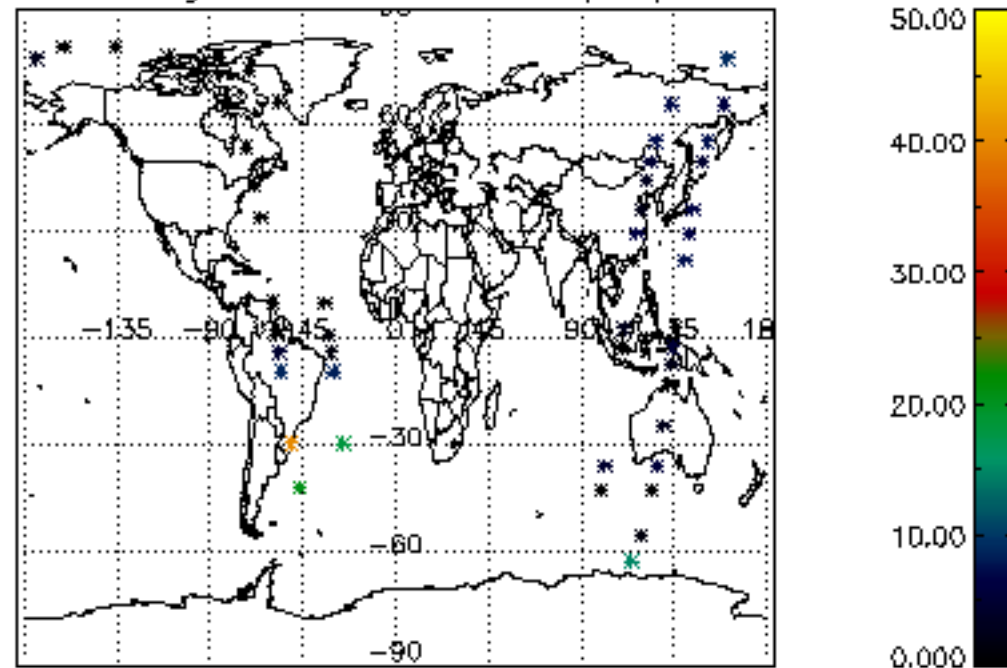

Percentage of cosmic ray hits per profile

Percentage of datation errors per profile

Percentage of star falling outside central band per profile

Percentage of saturation errors per profile

Tangent altitude at which the star is lost