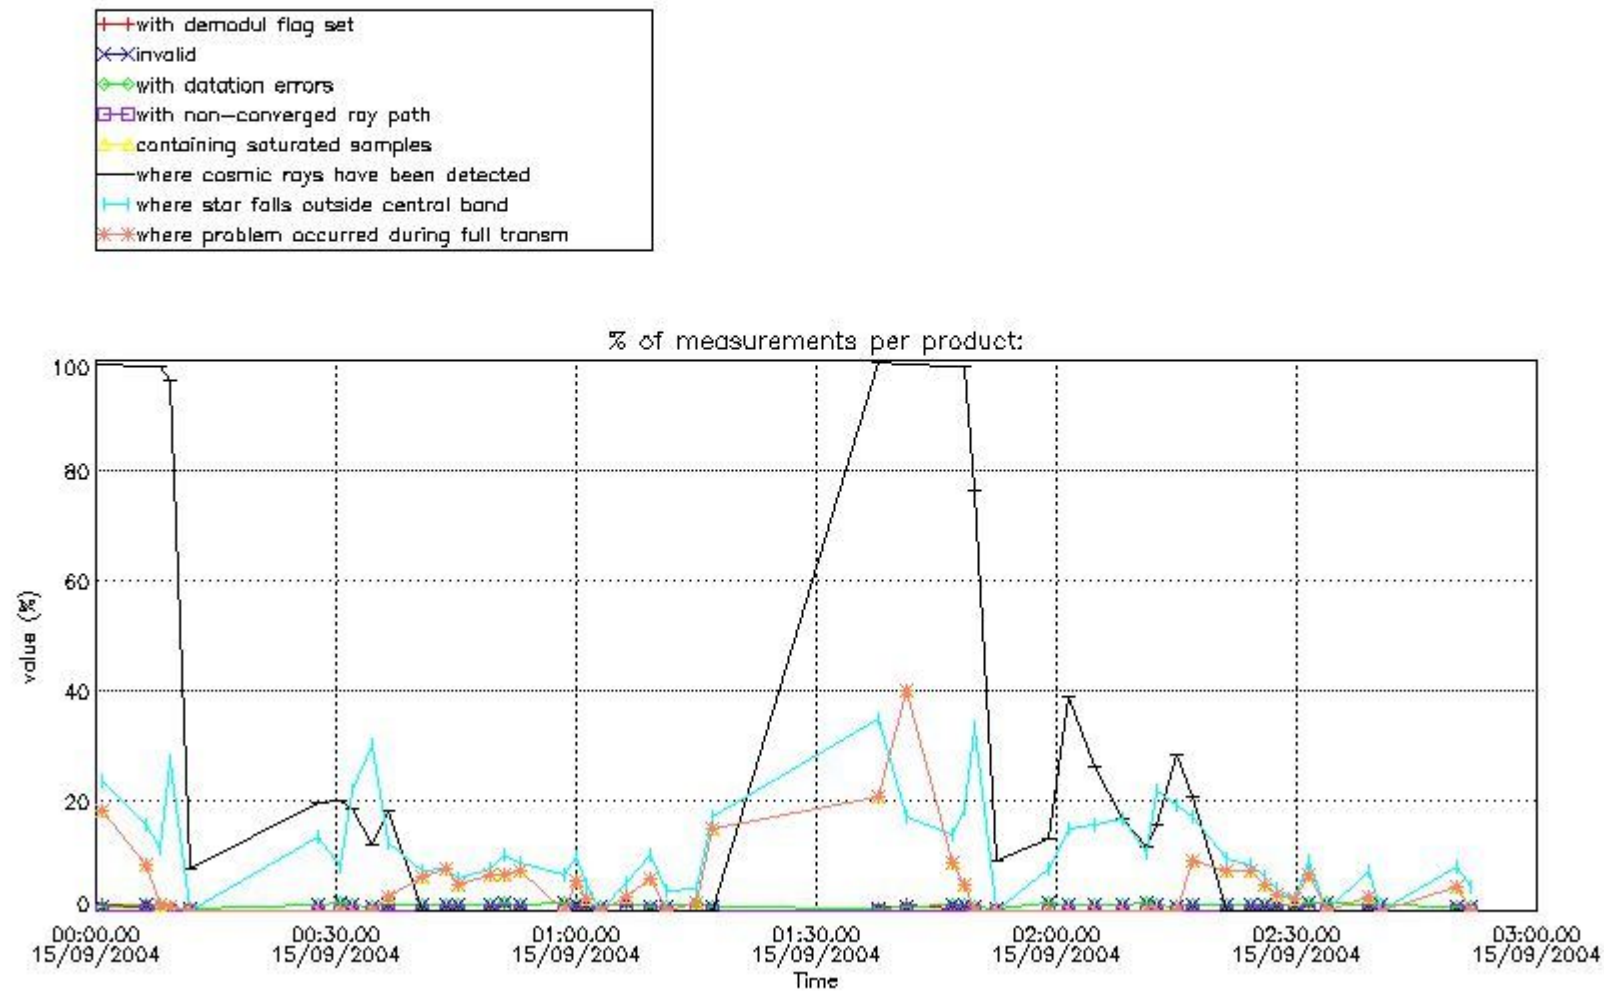

At least one measurement with demodulation flag set:	16.0000 %
Reference spectrum computed from DB:	0.00000 %
Reference spectrum with small number of measurements:	0.00000 %
SATU data not used:	0.00000 %

5.2 Plot quality information per product (time dependant)

5.3 Plot quality information per product (world map)