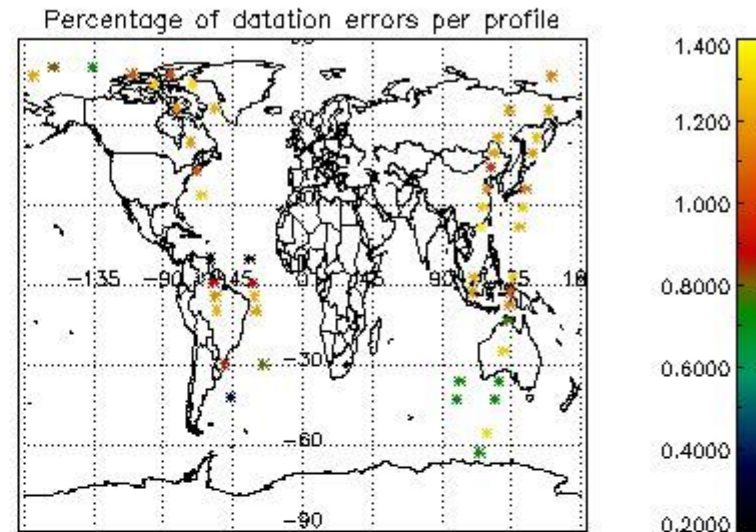

6. Statistics and plot of tangent altitude of the last measurement (DARK & BRIGHT products without errors)

6.1 Statistics on tangent altitude lost:

Statistics	DARK	BRIGHT	TWILIGHT
Mean:	17.943	18.932	14.957
St. deviation:	15.295	4.7687	1.0081
Maximum:	53.478	28.079	15.669
Minimum:	4.0762	6.2253	14.244
Number of data:	14.000	34.000	2.0000

6.2 Plot for DARK limb products