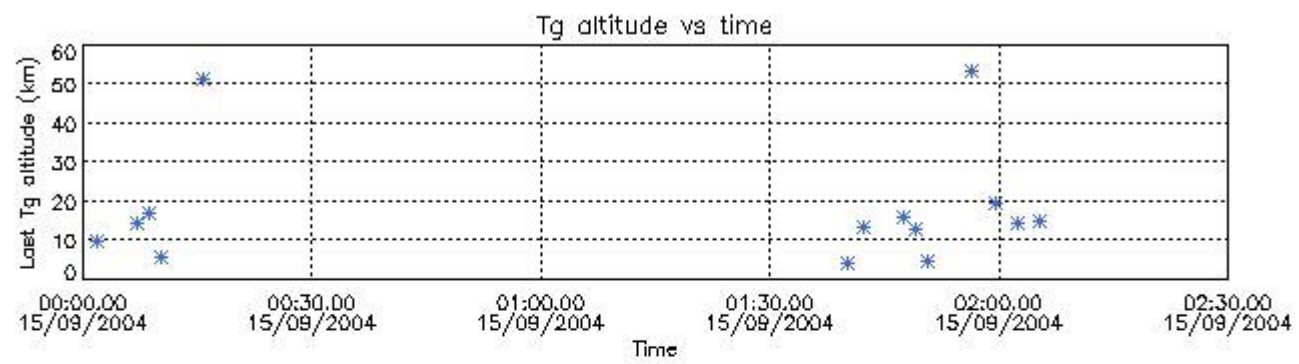

Tangent altitude at which the star is lost

6.3 Plot for BRIGHT limb products