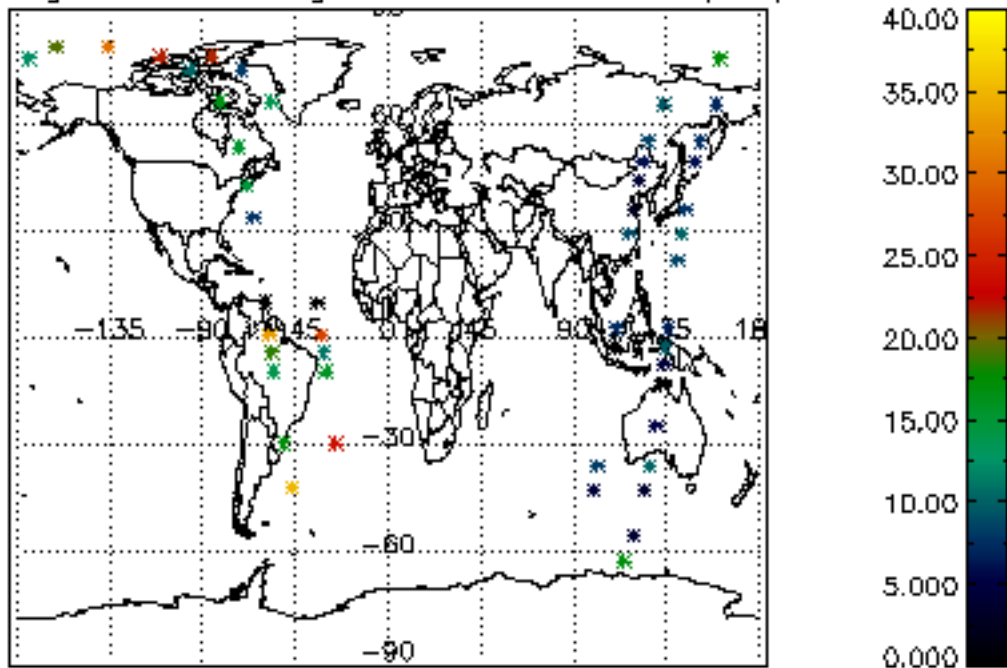

Percentage of star falling outside central band per profile