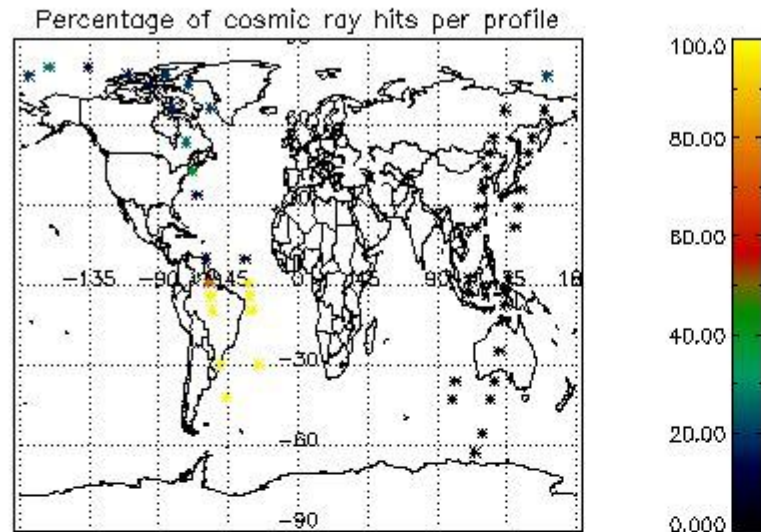

6. Statistics and plot of tangent altitude of the last measurement (DARK & BRIGHT products without errors)

6.1 Statistics on tangent altitude lost:

Statistics	DARK	BRIGHT	TWILIGHT
Mean:	17.943	18.932	14.957
St. deviation:	15.295	4.7687	1.0081
Maximum:	53.478	28.079	15.669
Minimum:	4.0762	6.2253	14.244
Number of data:	14.000	34.000	2.0000

6.2 Plot for DARK limb products